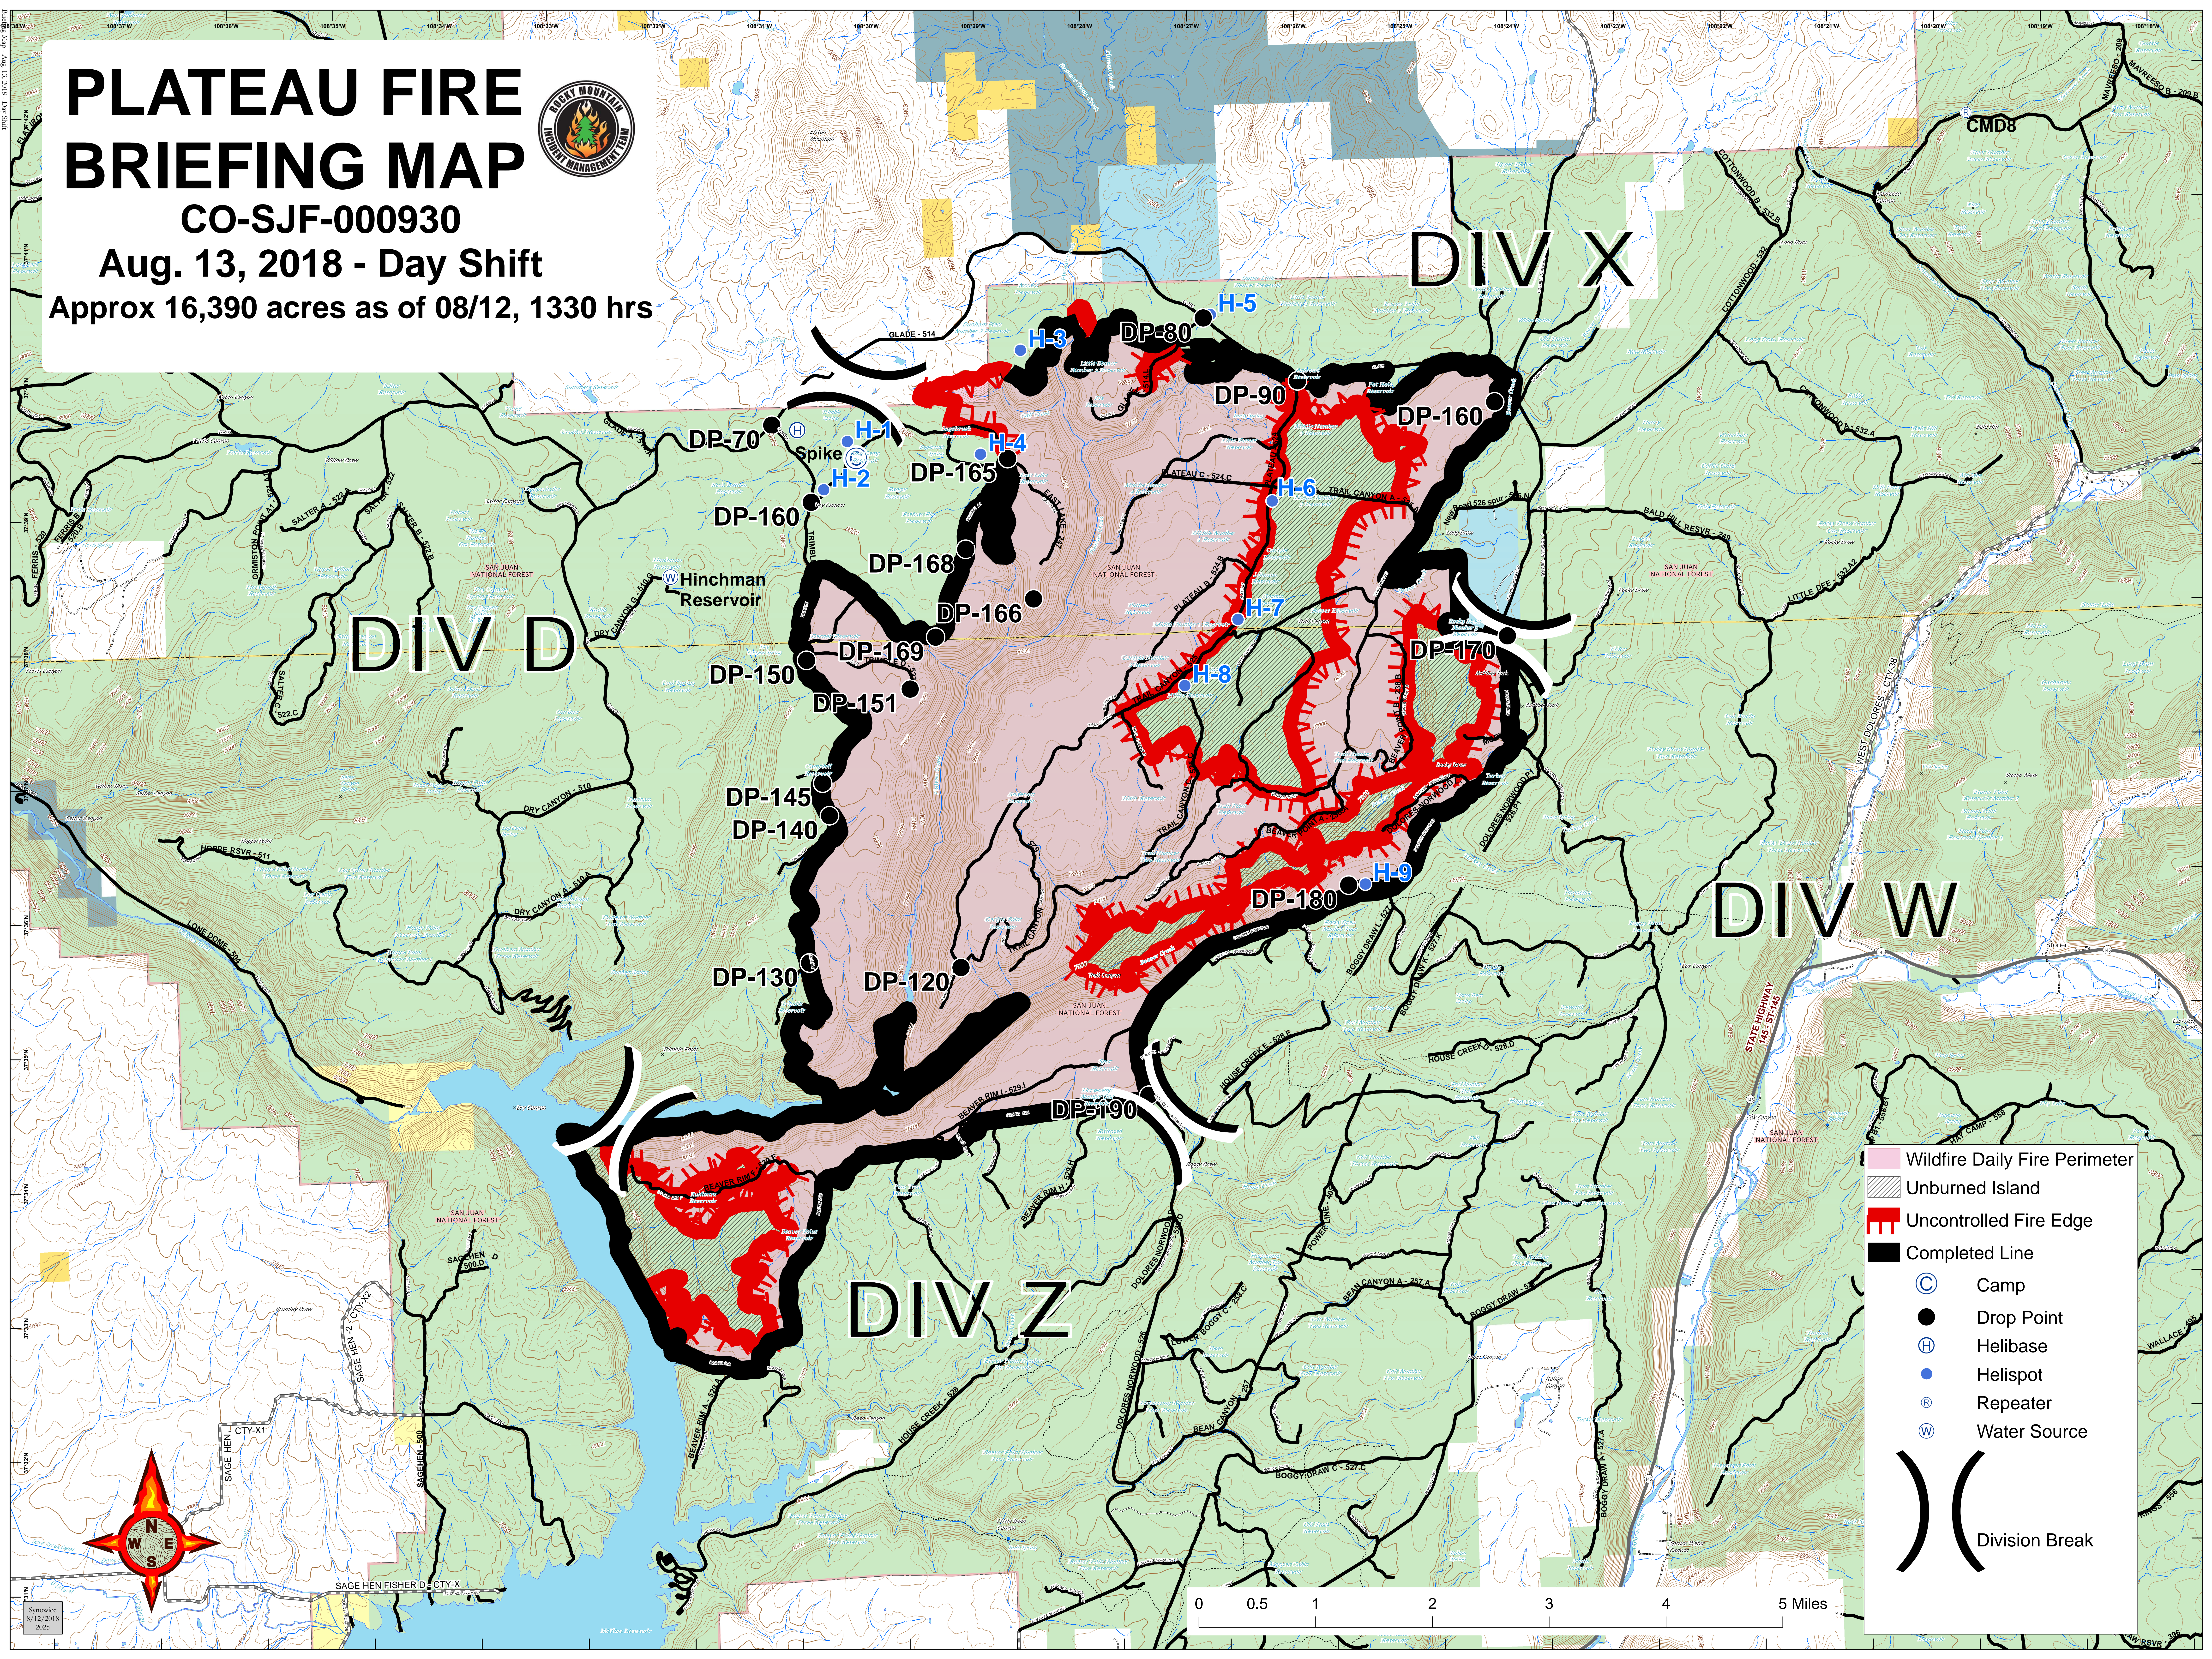

# PLATEAU FIRE BRIEFING MAP

CO-SJF-000930

Aug. 13, 2018 - Day Shift

Approx 16,390 acres as of 08/12, 1330 hrs

- Wildfire Daily Fire Perimeter
- Unburned Island
- Uncontrolled Fire Edge
- Completed Line
- Camp
- Drop Point
- Helibase
- Helispot
- Repeater
- Water Source
- Division Break