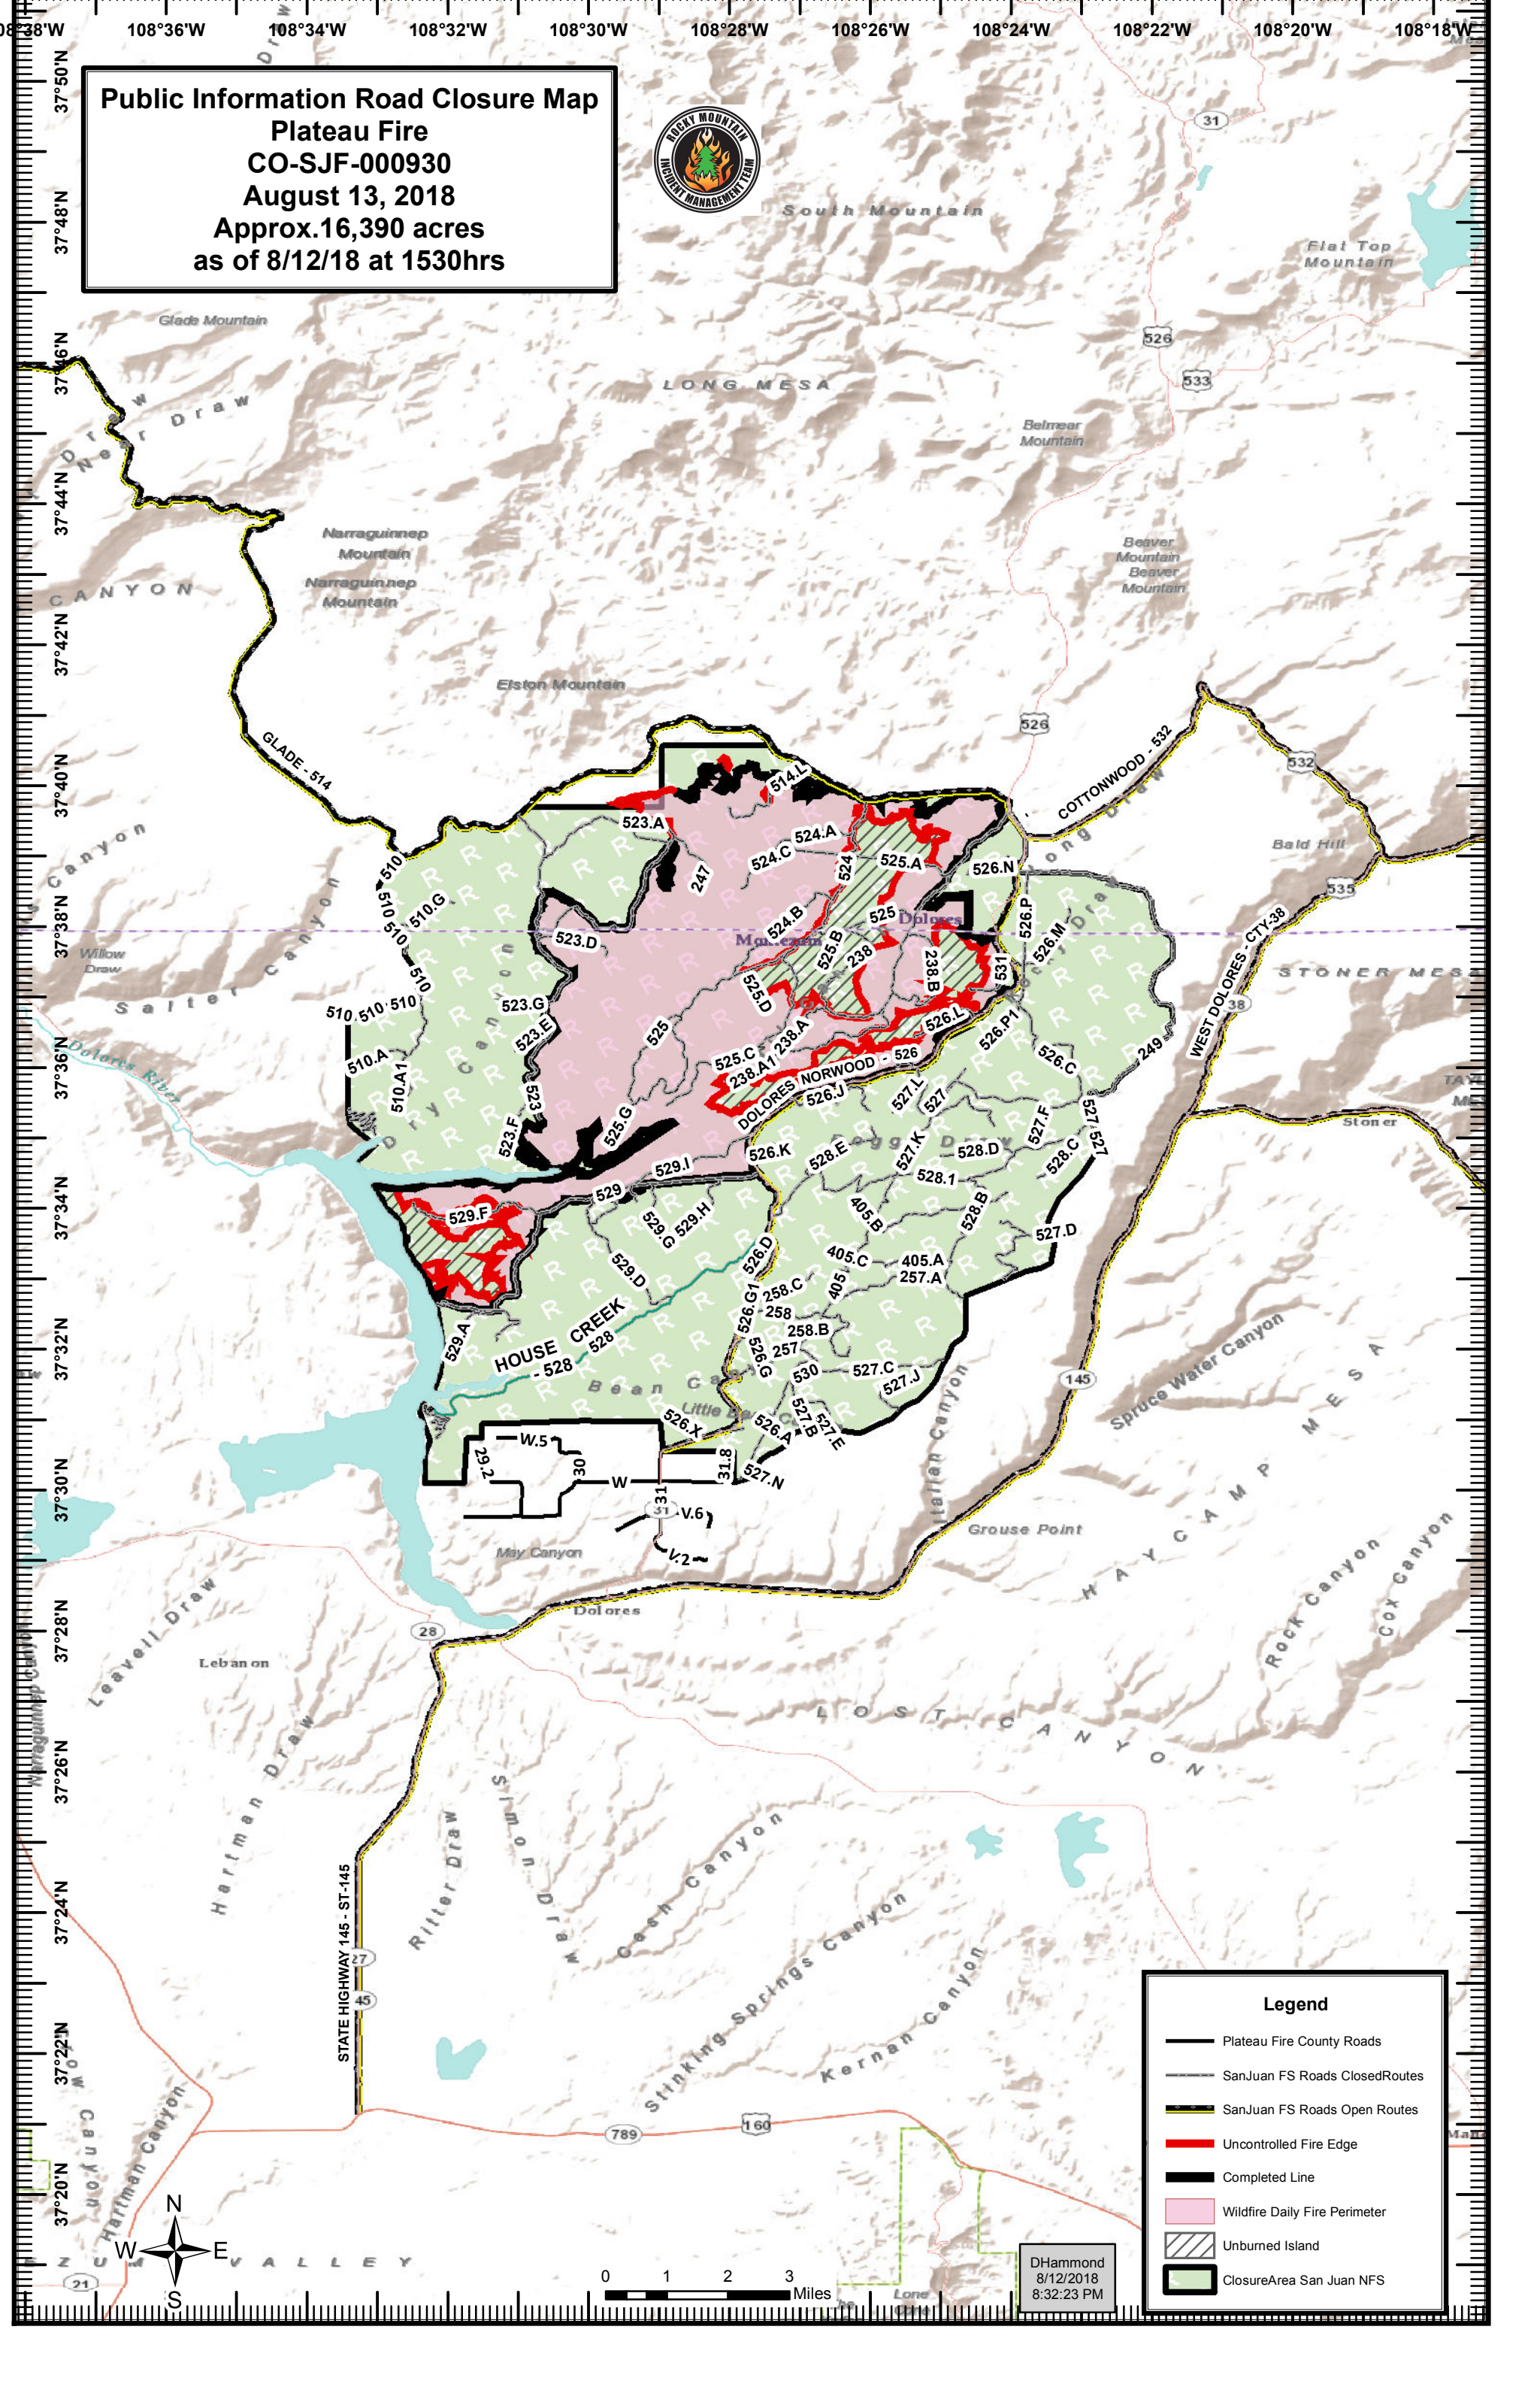

Public Information Road Closure Map
Plateau Fire
CO-SJF-000930
August 13, 2018
Approx. 16,390 acres
as of 8/12/18 at 1530hrs

Legend

- Plateau Fire County Roads
- SanJuan FS Roads ClosedRoutes
- SanJuan FS Roads Open Routes
- Uncontrolled Fire Edge
- Completed Line
- Wildfire Daily Fire Perimeter
- Unburned Island
- ClosureArea San Juan NFS

DHammond
 8/12/2018
 8:32:23 PM