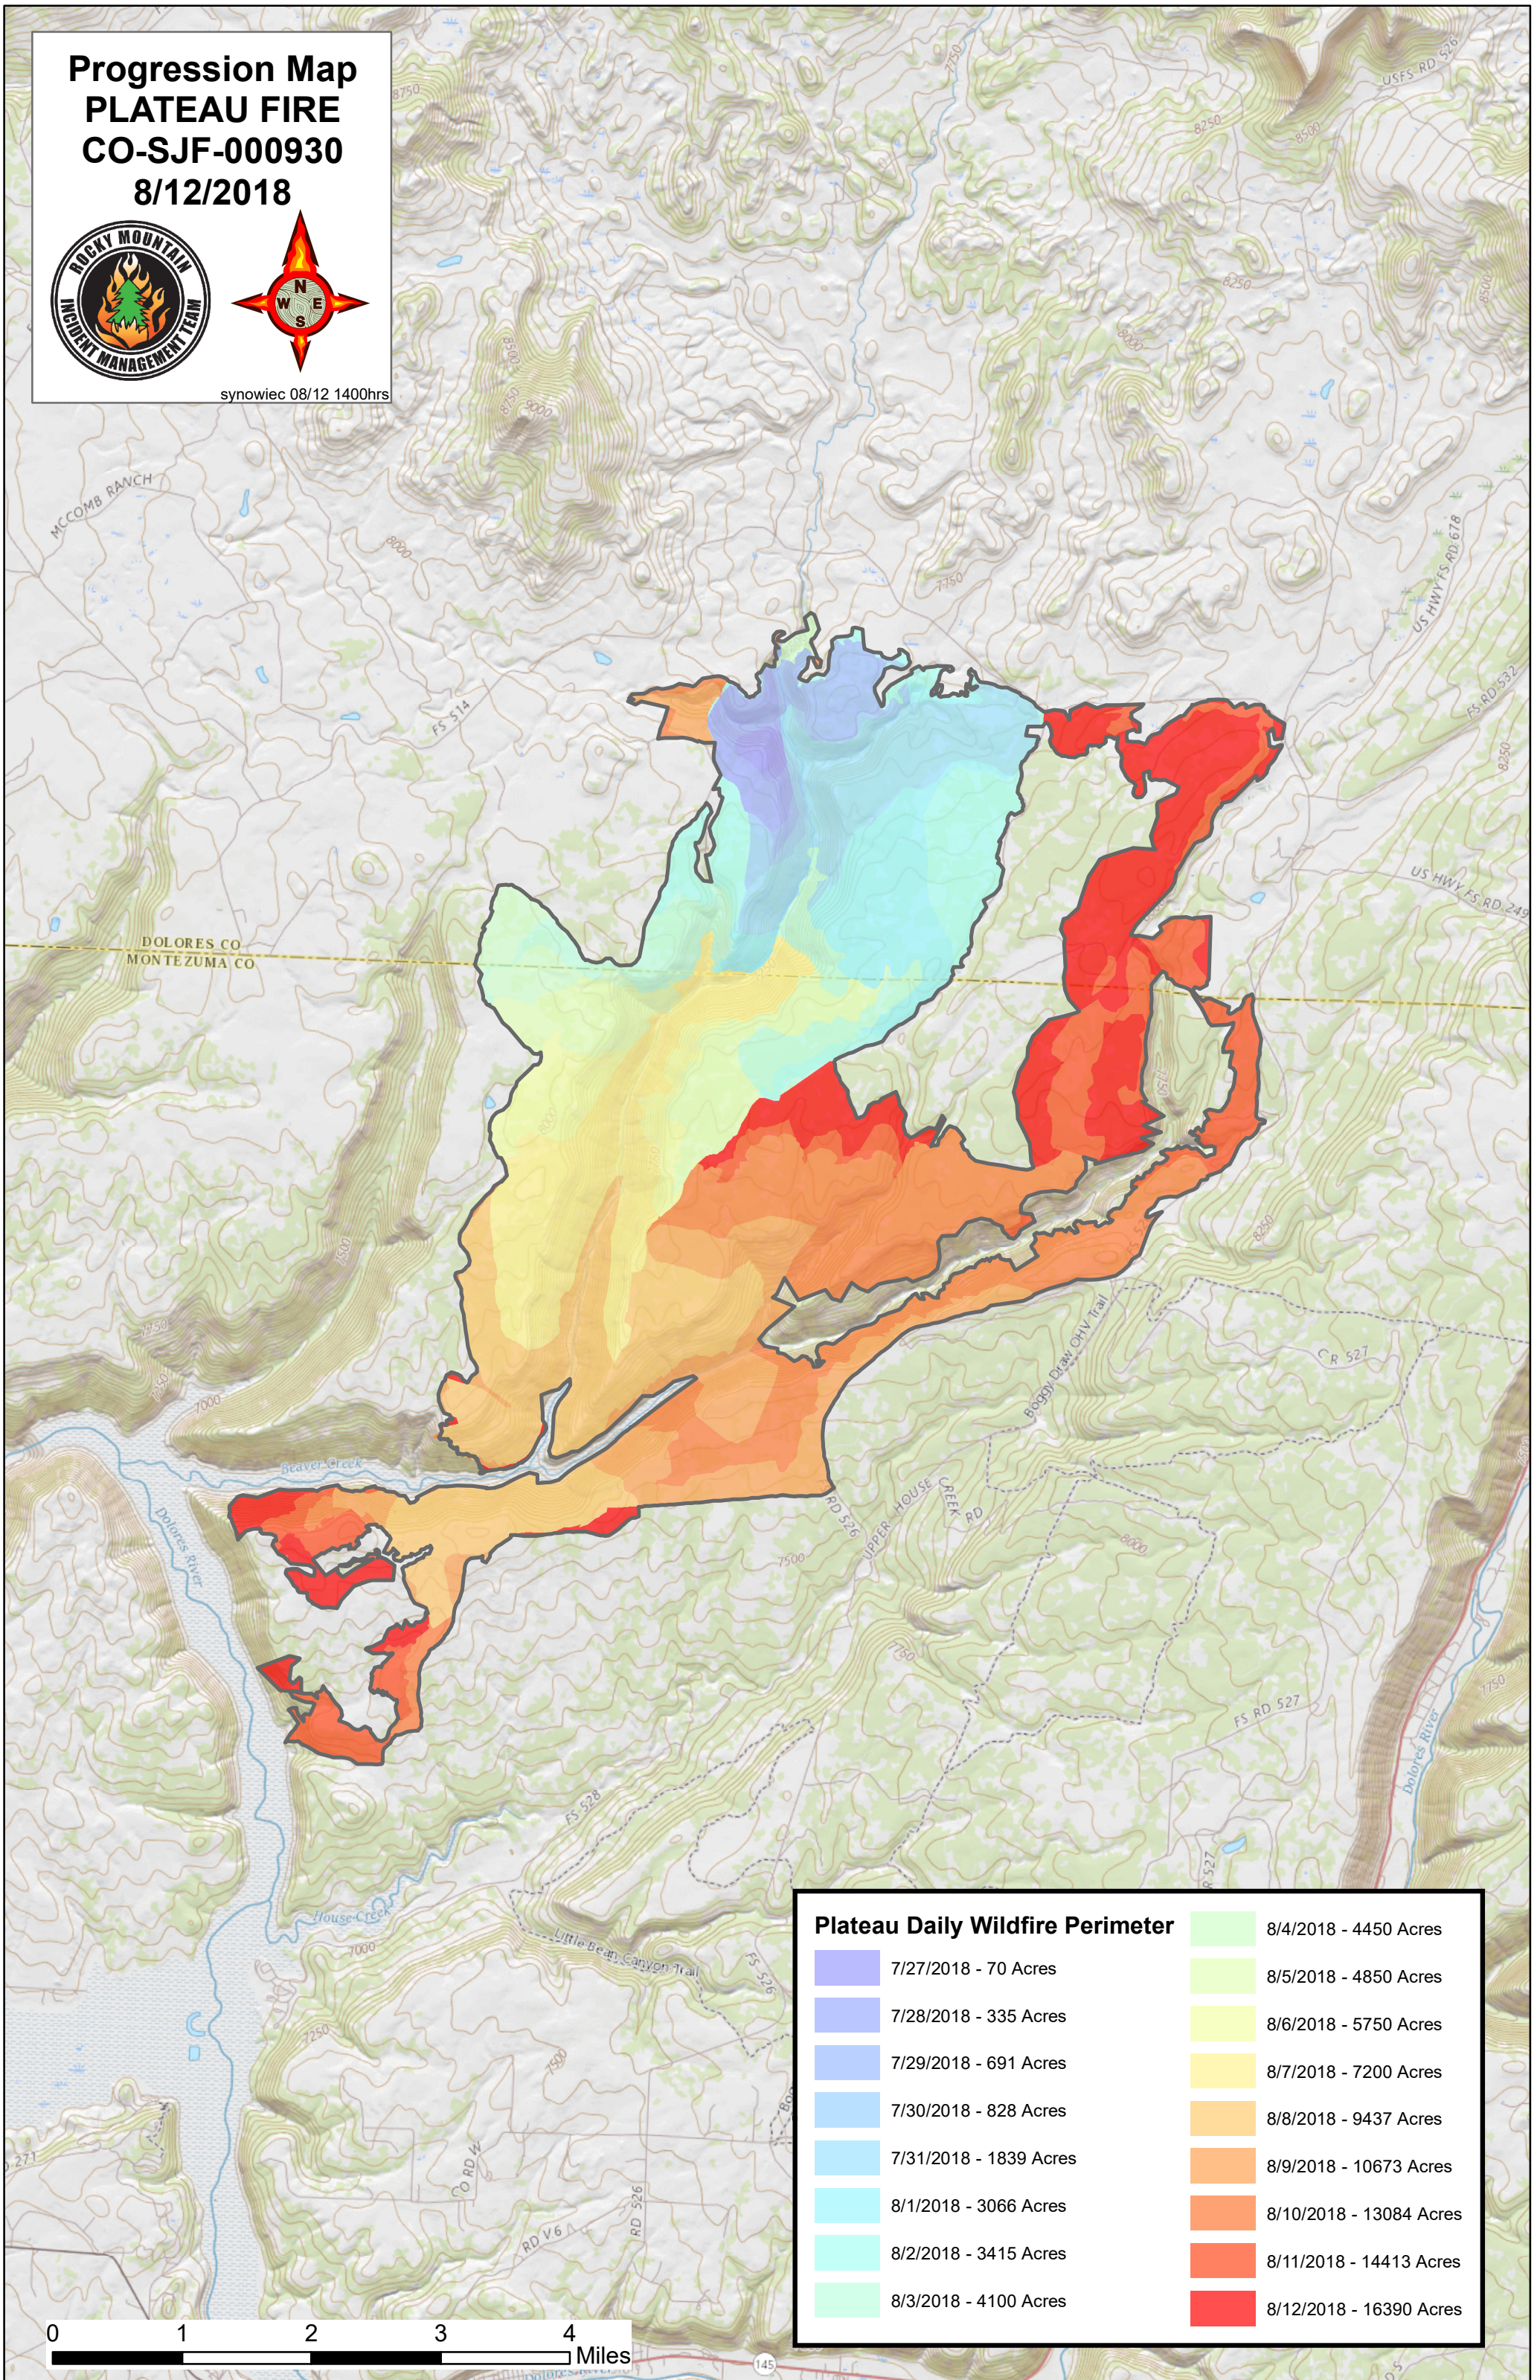

**Progression Map  
PLATEAU FIRE  
CO-SJF-000930  
8/12/2018**

synowiec 08/12 1400hrs

Plateau Daily Wildfire Perimeter	
	8/4/2018 - 4450 Acres
	8/5/2018 - 4850 Acres
	8/6/2018 - 5750 Acres
	8/7/2018 - 7200 Acres
	8/8/2018 - 9437 Acres
	8/9/2018 - 10673 Acres
	8/10/2018 - 13084 Acres
	8/11/2018 - 14413 Acres
	8/12/2018 - 16390 Acres
	8/3/2018 - 4100 Acres
	8/1/2018 - 3066 Acres
	8/2/2018 - 3415 Acres
	7/30/2018 - 828 Acres
	7/29/2018 - 691 Acres
	7/28/2018 - 335 Acres
	7/27/2018 - 70 Acres