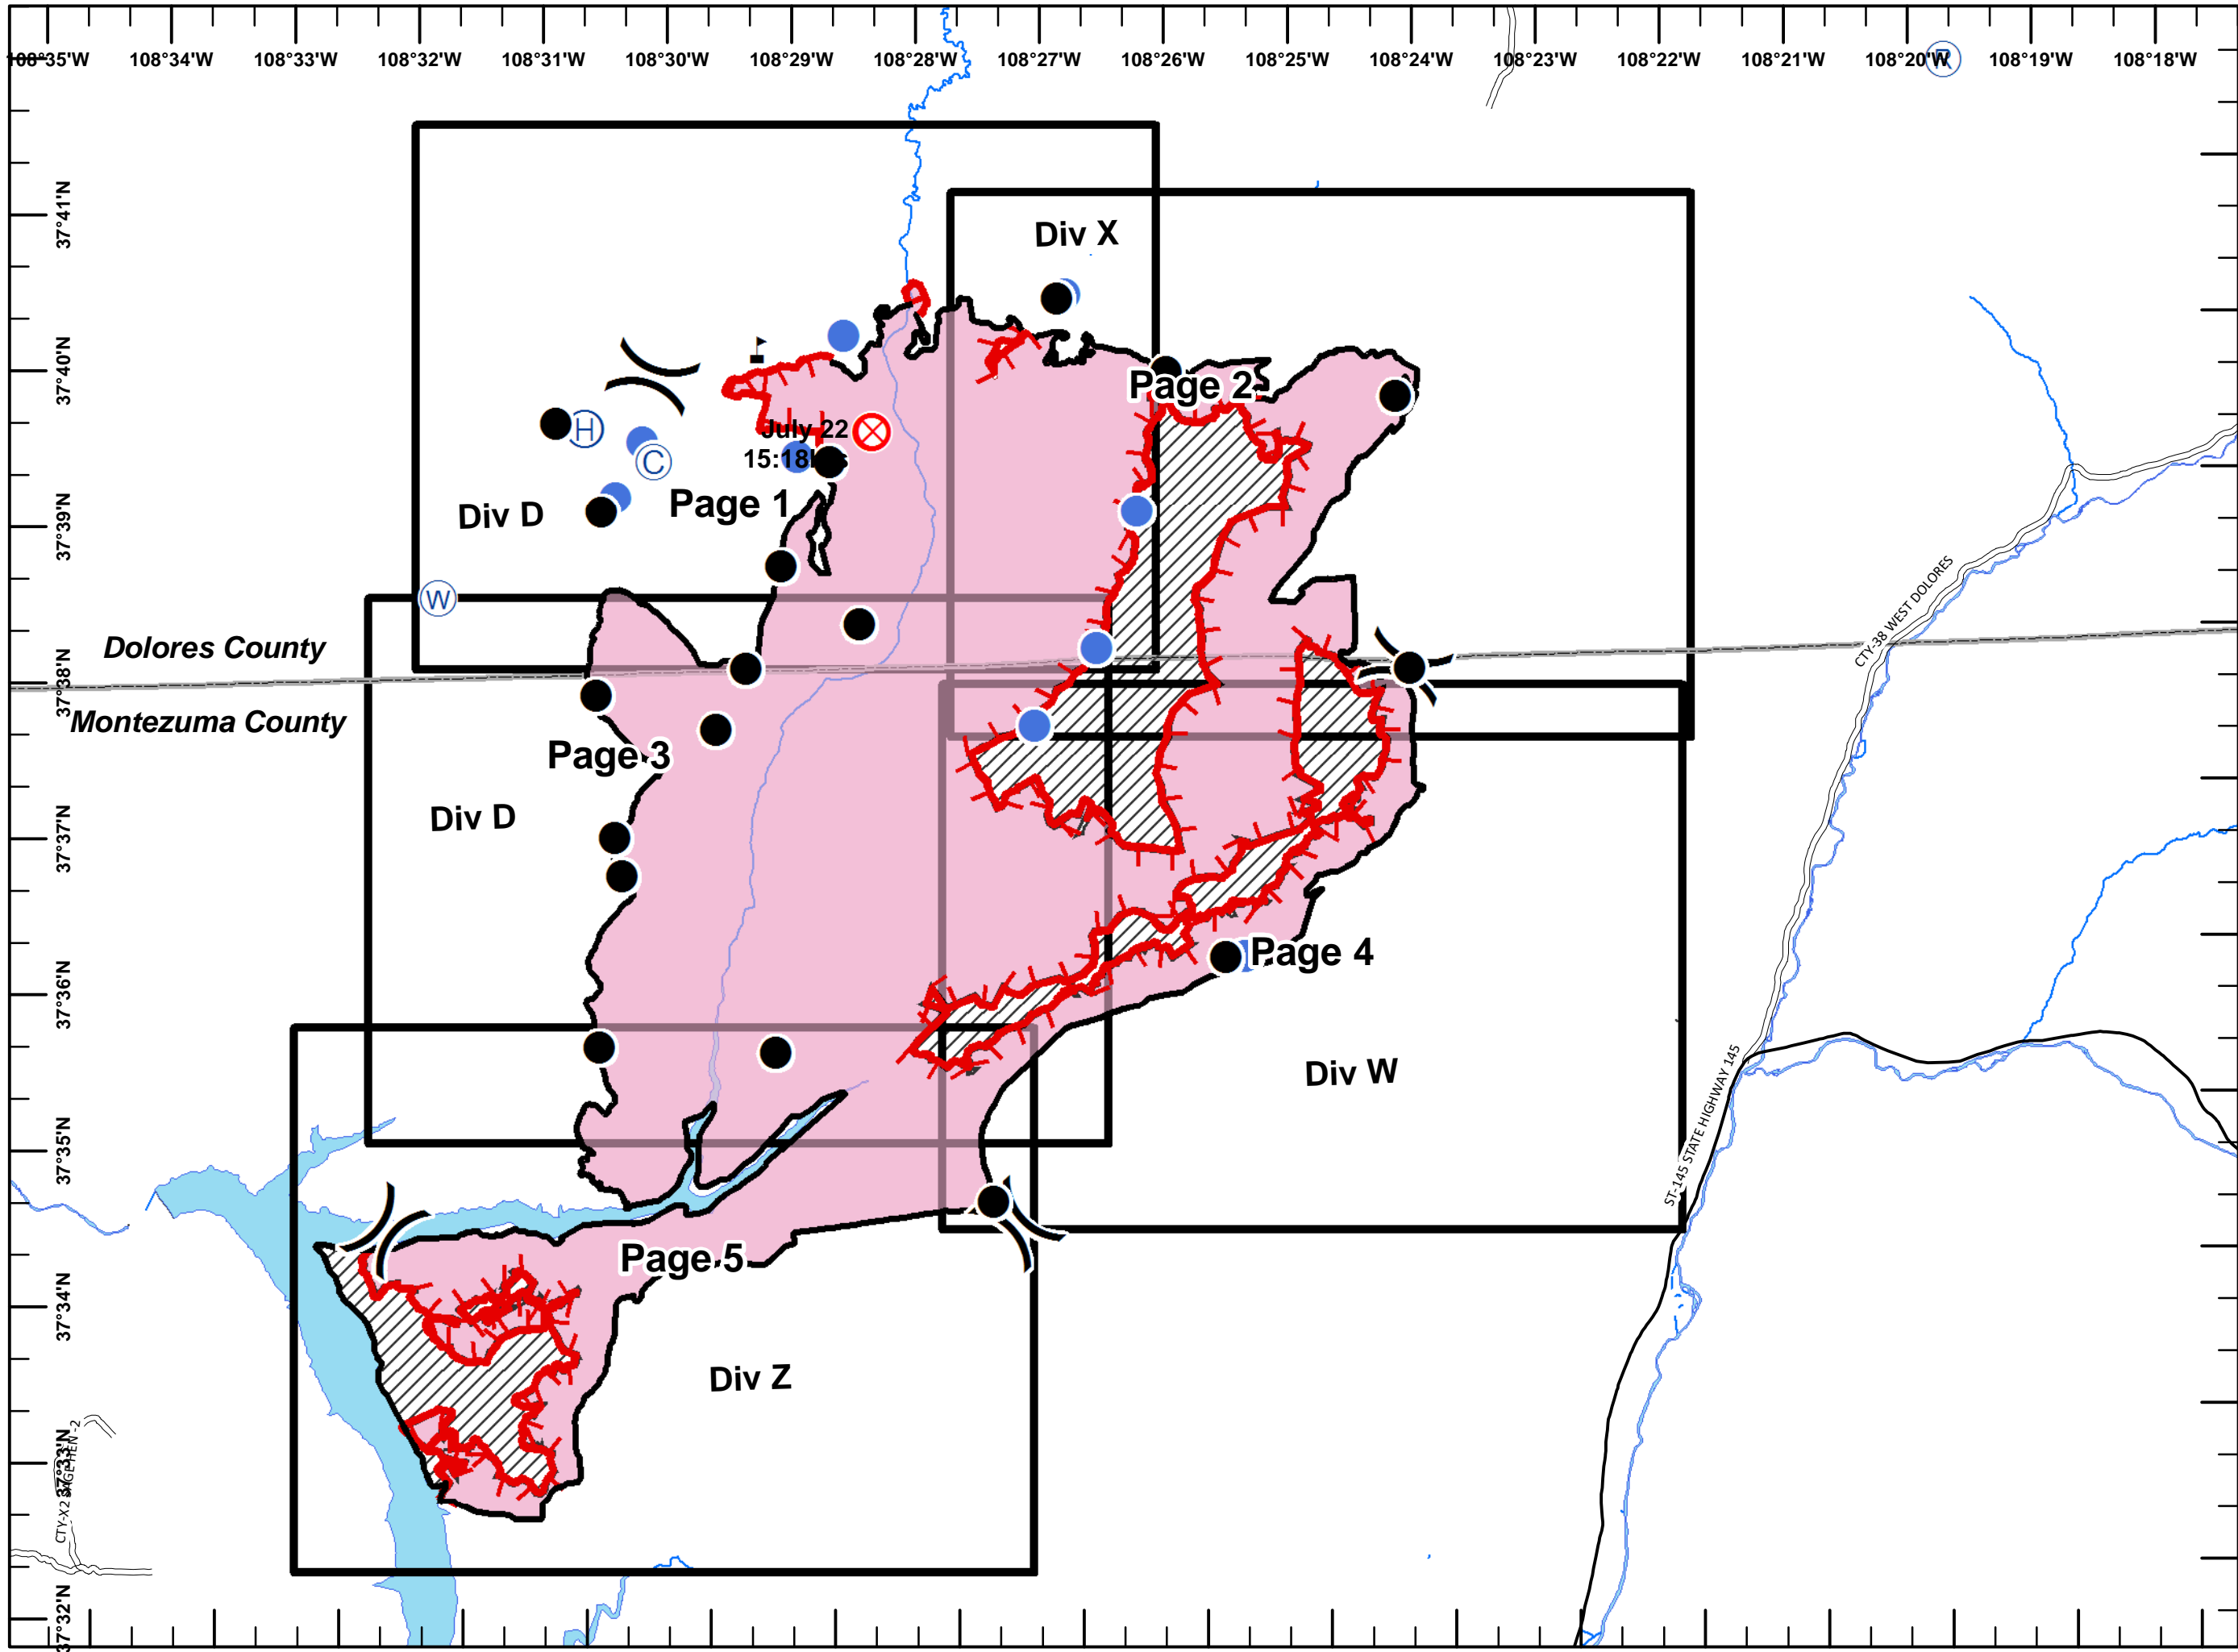

**Plateau Fire
IAP Map
Index
CO-SJF-930
August 13, 2018
Day Shift
Approx. 16,390 acres
as of 8/12/18 1330hrs
Datum: NAD 83**

Index map

Legend

- Wildfire Daily Fire Perimeter
- Unburned Island
- Uncontrolled Fire Edge
- Completed Line
- Camp
- Drop Point
- Fire Origin
- Helibase
- Helispot
- Repeater
- Water Source
- Value at Risk
- Division Break

N

Miles

0 1 2

DJH
8/12/2018
2049