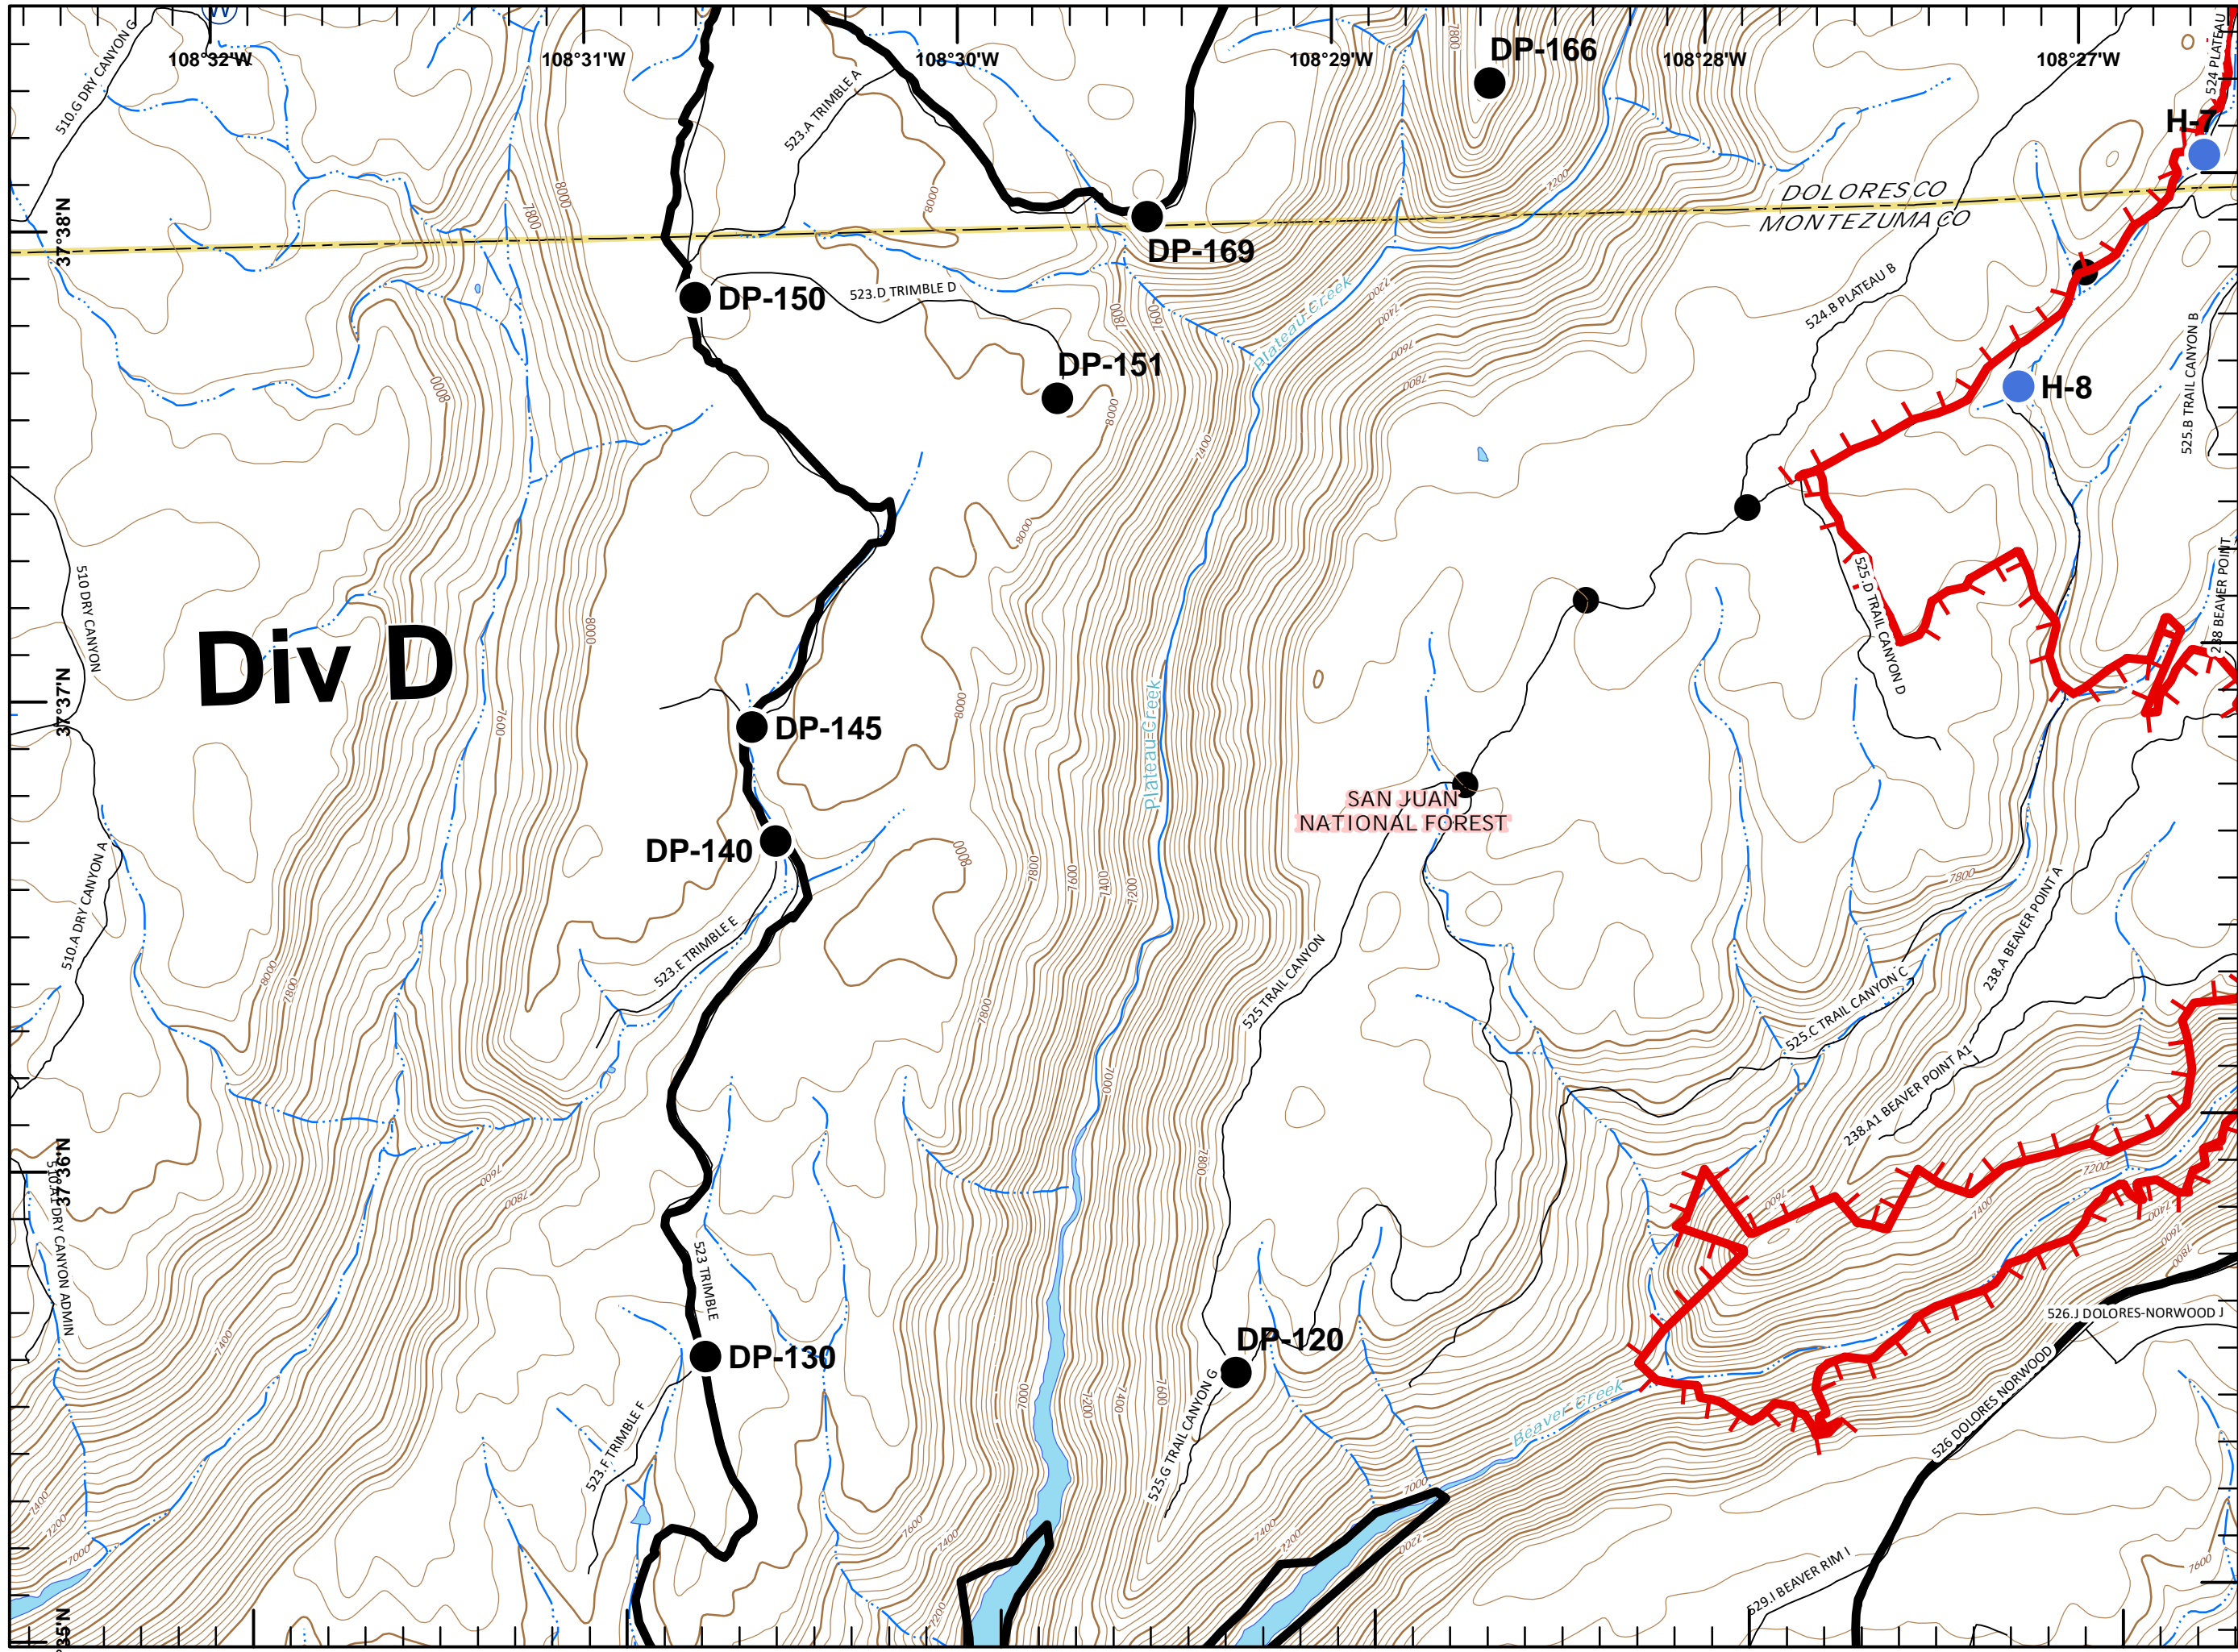

-  Uncontrolled Fire Edge
-  Completed Line
-  Camp
-  Drop Point
-  Fire Origin
-  Helibase
-  Helispot
-  Water Source
-  Value at Risk
-  Division Break

DHammond  
 8/12/2018  
 2129

Plateau Fire  
 IAP Map  
 CO-SJF-930  
 August 13, 2018  
 Day Shift  
 Approx. 16,390 acres  
 as of 8/12/18 1330hrs  
 Datum: NAD 83  
 Page 2 of 5

# Div X

**Legend**

-  Uncontrolled Fire Edge
-  Completed Line
-  Drop Point
-  Helispot
-  Division Break

DHammond  
 8/12/2018  
 2129

**Plateau Fire**  
**IAP Map**  
 CO-SJF-930  
 August 13, 2018  
 Day Shift  
 Approx. 16,390 acres  
 as of 8/12/18 1330hrs  
 Datum: NAD 83  
 Page 3 of 5

**Legend**

-  Uncontrolled Fire Edge
-  Completed Line
-  Drop Point
-  Helispot
-  Water Source

N

Miles

0 0.1 0.2 0.3 0.4 0.5

DHammond  
8/12/2018  
2129

**Legend**

-  Uncontrolled Fire Edge
-  Completed Line
-  Drop Point
-  Helispot
-  Division Break

DHammond  
 8/12/2018  
 2129

**Legend**

-  Uncontrolled Fire Edge
-  Completed Line
-  Drop Point
-  Division Break

DHammond  
 8/12/2018  
 2129