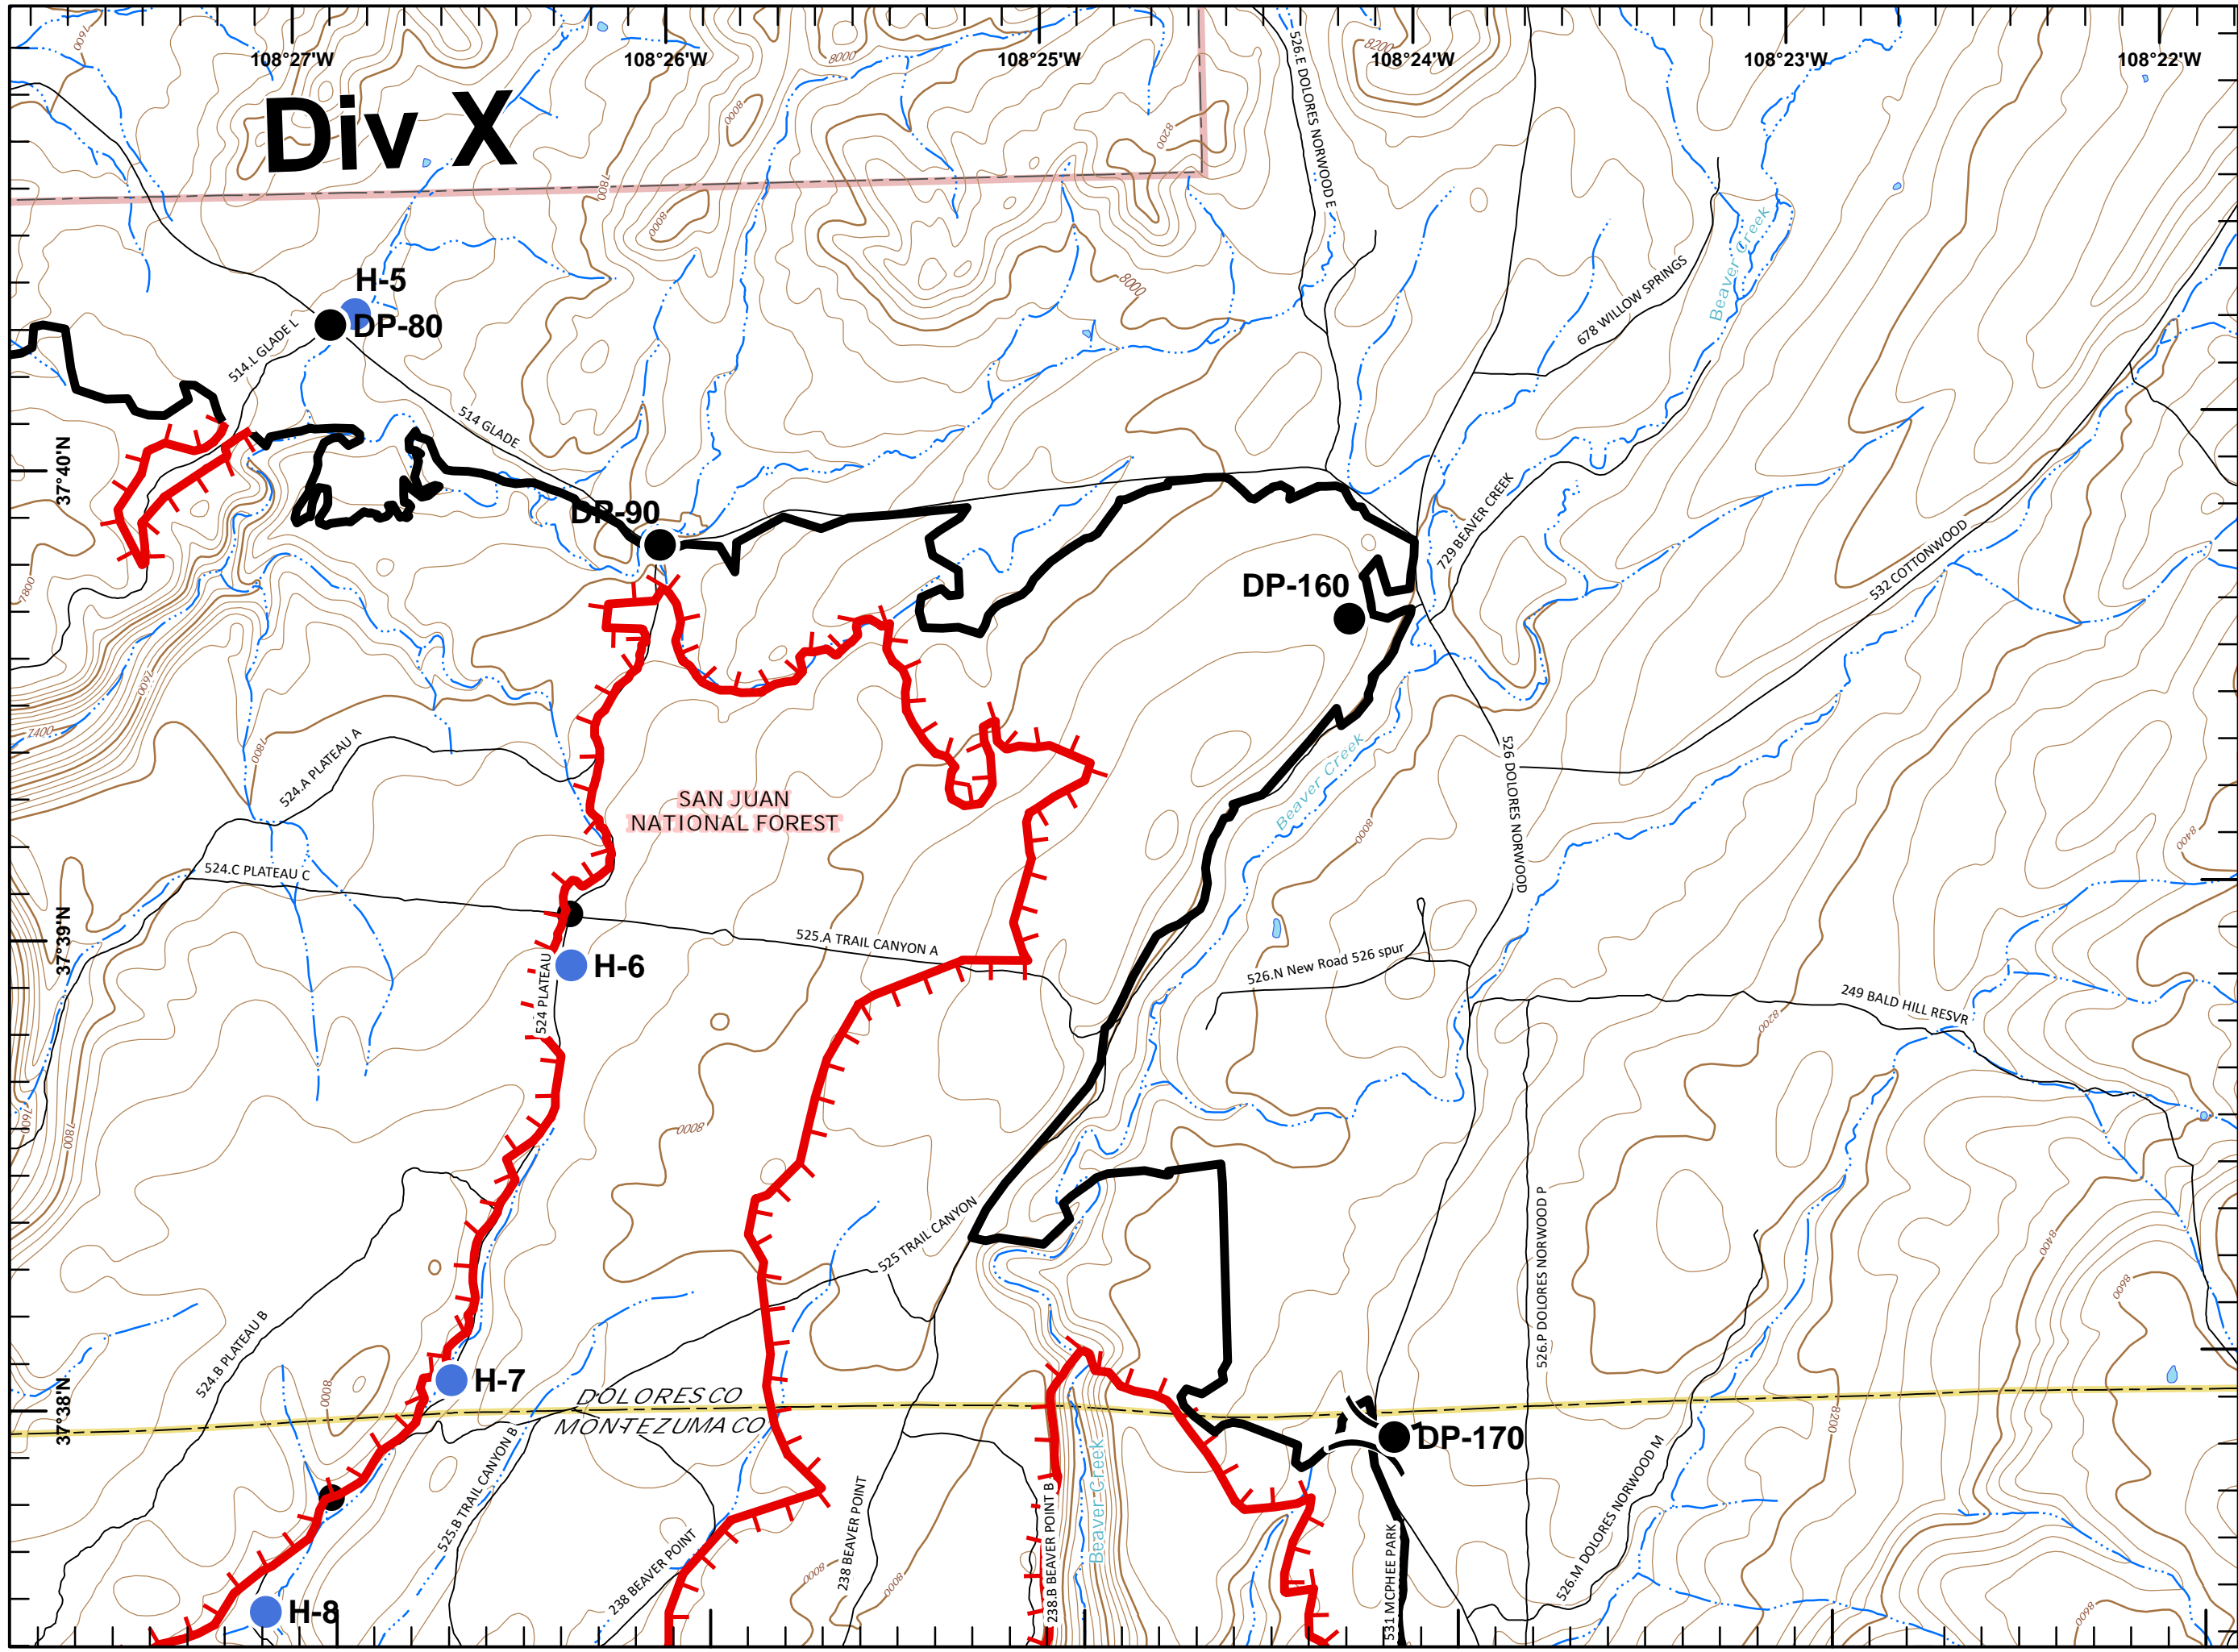

-  Uncontrolled Fire Edge
-  Completed Line
-  Camp
-  Drop Point
-  Fire Origin
-  Helibase
-  Helispot
-  Water Source
-  Value at Risk
-  Division Break

DHammond  
 8/12/2018  
 2129

Plateau Fire  
 IAP Map  
 CO-SJF-930  
 August 13, 2018  
 Day Shift  
 Approx. 16,390 acres  
 as of 8/12/18 1330hrs  
 Datum: NAD 83  
 Page 2 of 5

# Div X

**Legend**

-  Uncontrolled Fire Edge
-  Completed Line
-  Drop Point
-  Helispot
-  Division Break

DHammond  
 8/12/2018  
 2129

**Plateau Fire**  
**IAP Map**  
 CO-SJF-930  
 August 13, 2018  
 Day Shift  
 Approx. 16,390 acres  
 as of 8/12/18 1330hrs  
 Datum: NAD 83  
 Page 3 of 5

**Legend**

-  Uncontrolled Fire Edge
-  Completed Line
-  Drop Point
-  Helispot
-  Water Source

N

Miles

0 0.1 0.2 0.3 0.4 0.5

DHammond  
8/12/2018  
2129

**Legend**

-  Uncontrolled Fire Edge
-  Completed Line
-  Drop Point
-  Helispot
-  Division Break

DHammond  
 8/12/2018  
 2129

**Legend**

-  Uncontrolled Fire Edge
-  Completed Line
-  Drop Point
-  Division Break

DHammond  
 8/12/2018  
 2129