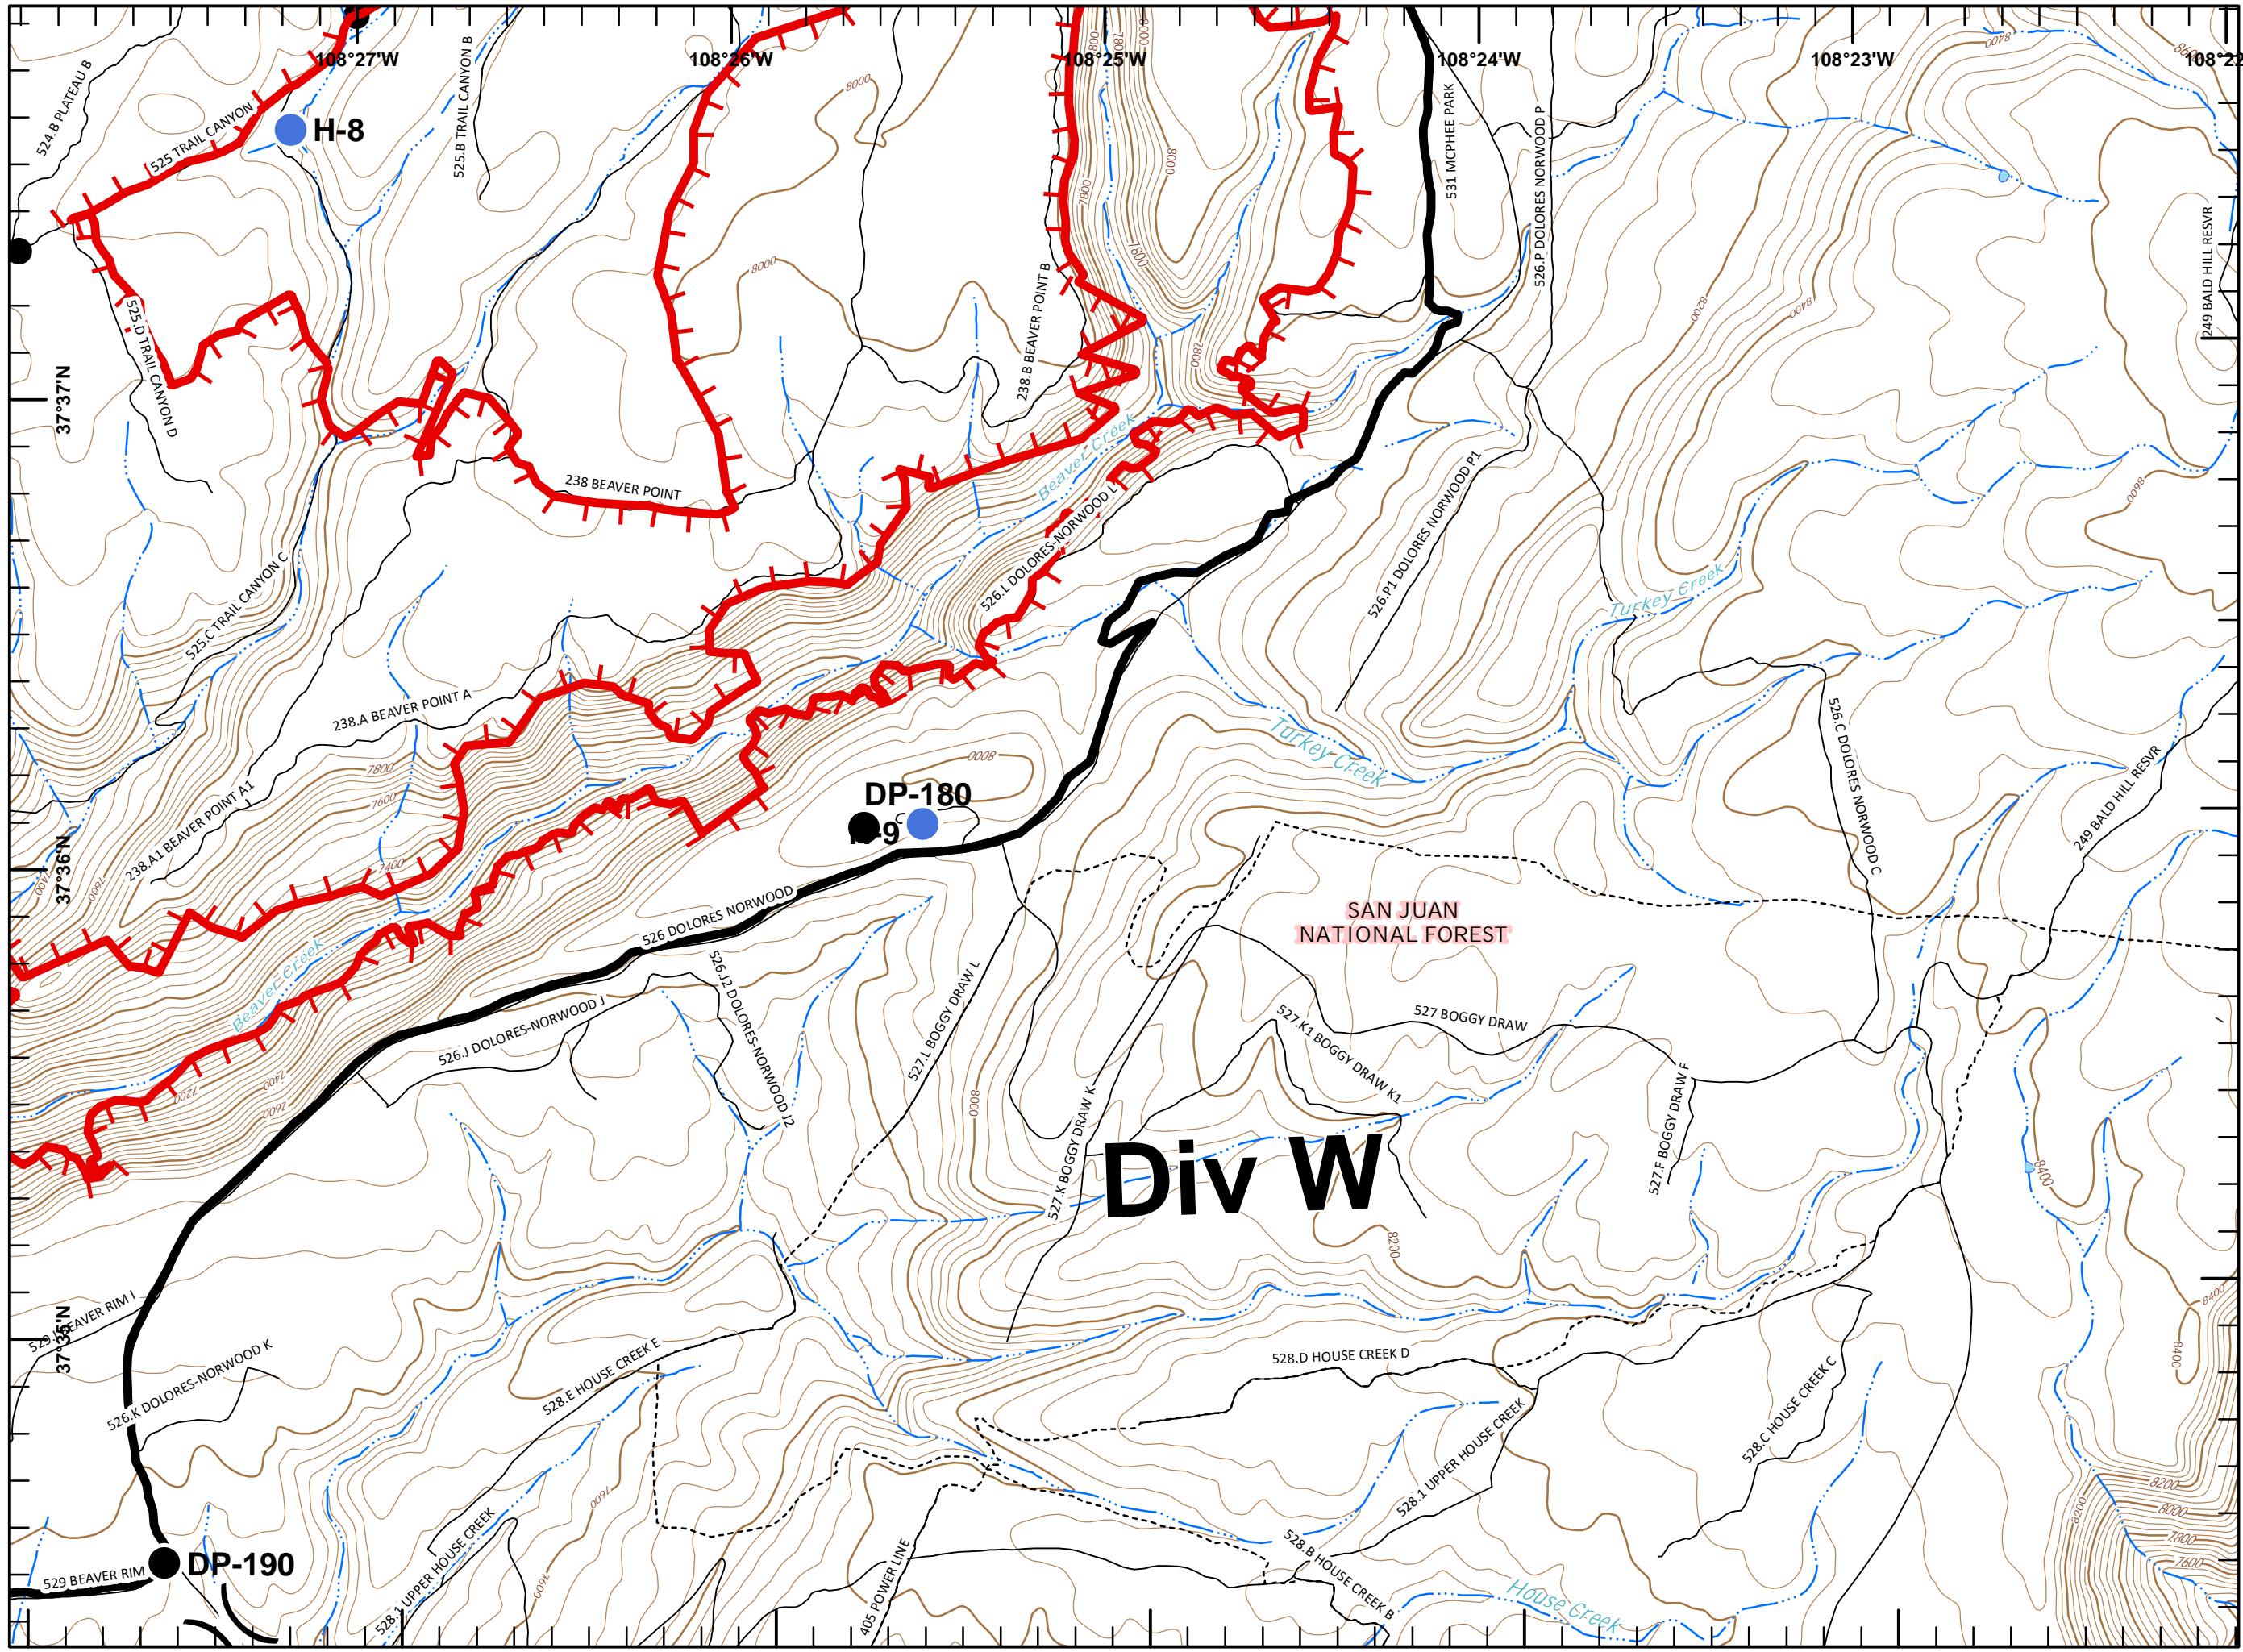

-  Uncontrolled Fire Edge
-  Completed Line
-  Camp
-  Drop Point
-  Fire Origin
-  Helibase
-  Helispot
-  Water Source
-  Value at Risk
-  Division Break

DHammond  
 8/12/2018  
 2129

Plateau Fire  
 IAP Map  
 CO-SJF-930  
 August 13, 2018  
 Day Shift  
 Approx. 16,390 acres  
 as of 8/12/18 1330hrs  
 Datum: NAD 83  
 Page 2 of 5

# Div X

**Legend**

-  Uncontrolled Fire Edge
-  Completed Line
-  Drop Point
-  Helispot
-  Division Break

DHammond  
 8/12/2018  
 2129

**Plateau Fire**  
**IAP Map**  
 CO-SJF-930  
 August 13, 2018  
 Day Shift  
 Approx. 16,390 acres  
 as of 8/12/18 1330hrs  
 Datum: NAD 83  
 Page 3 of 5

**Legend**

-  Uncontrolled Fire Edge
-  Completed Line
-  Drop Point
-  Helispot
-  Water Source

N

Miles

0 0.1 0.2 0.3 0.4 0.5

DHammond  
8/12/2018  
2129

**Legend**

-  Uncontrolled Fire Edge
-  Completed Line
-  Drop Point
-  Helispot
-  Division Break

DHammond  
 8/12/2018  
 2129

**Legend**

-  Uncontrolled Fire Edge
-  Completed Line
-  Drop Point
-  Division Break

DHammond  
 8/12/2018  
 2129