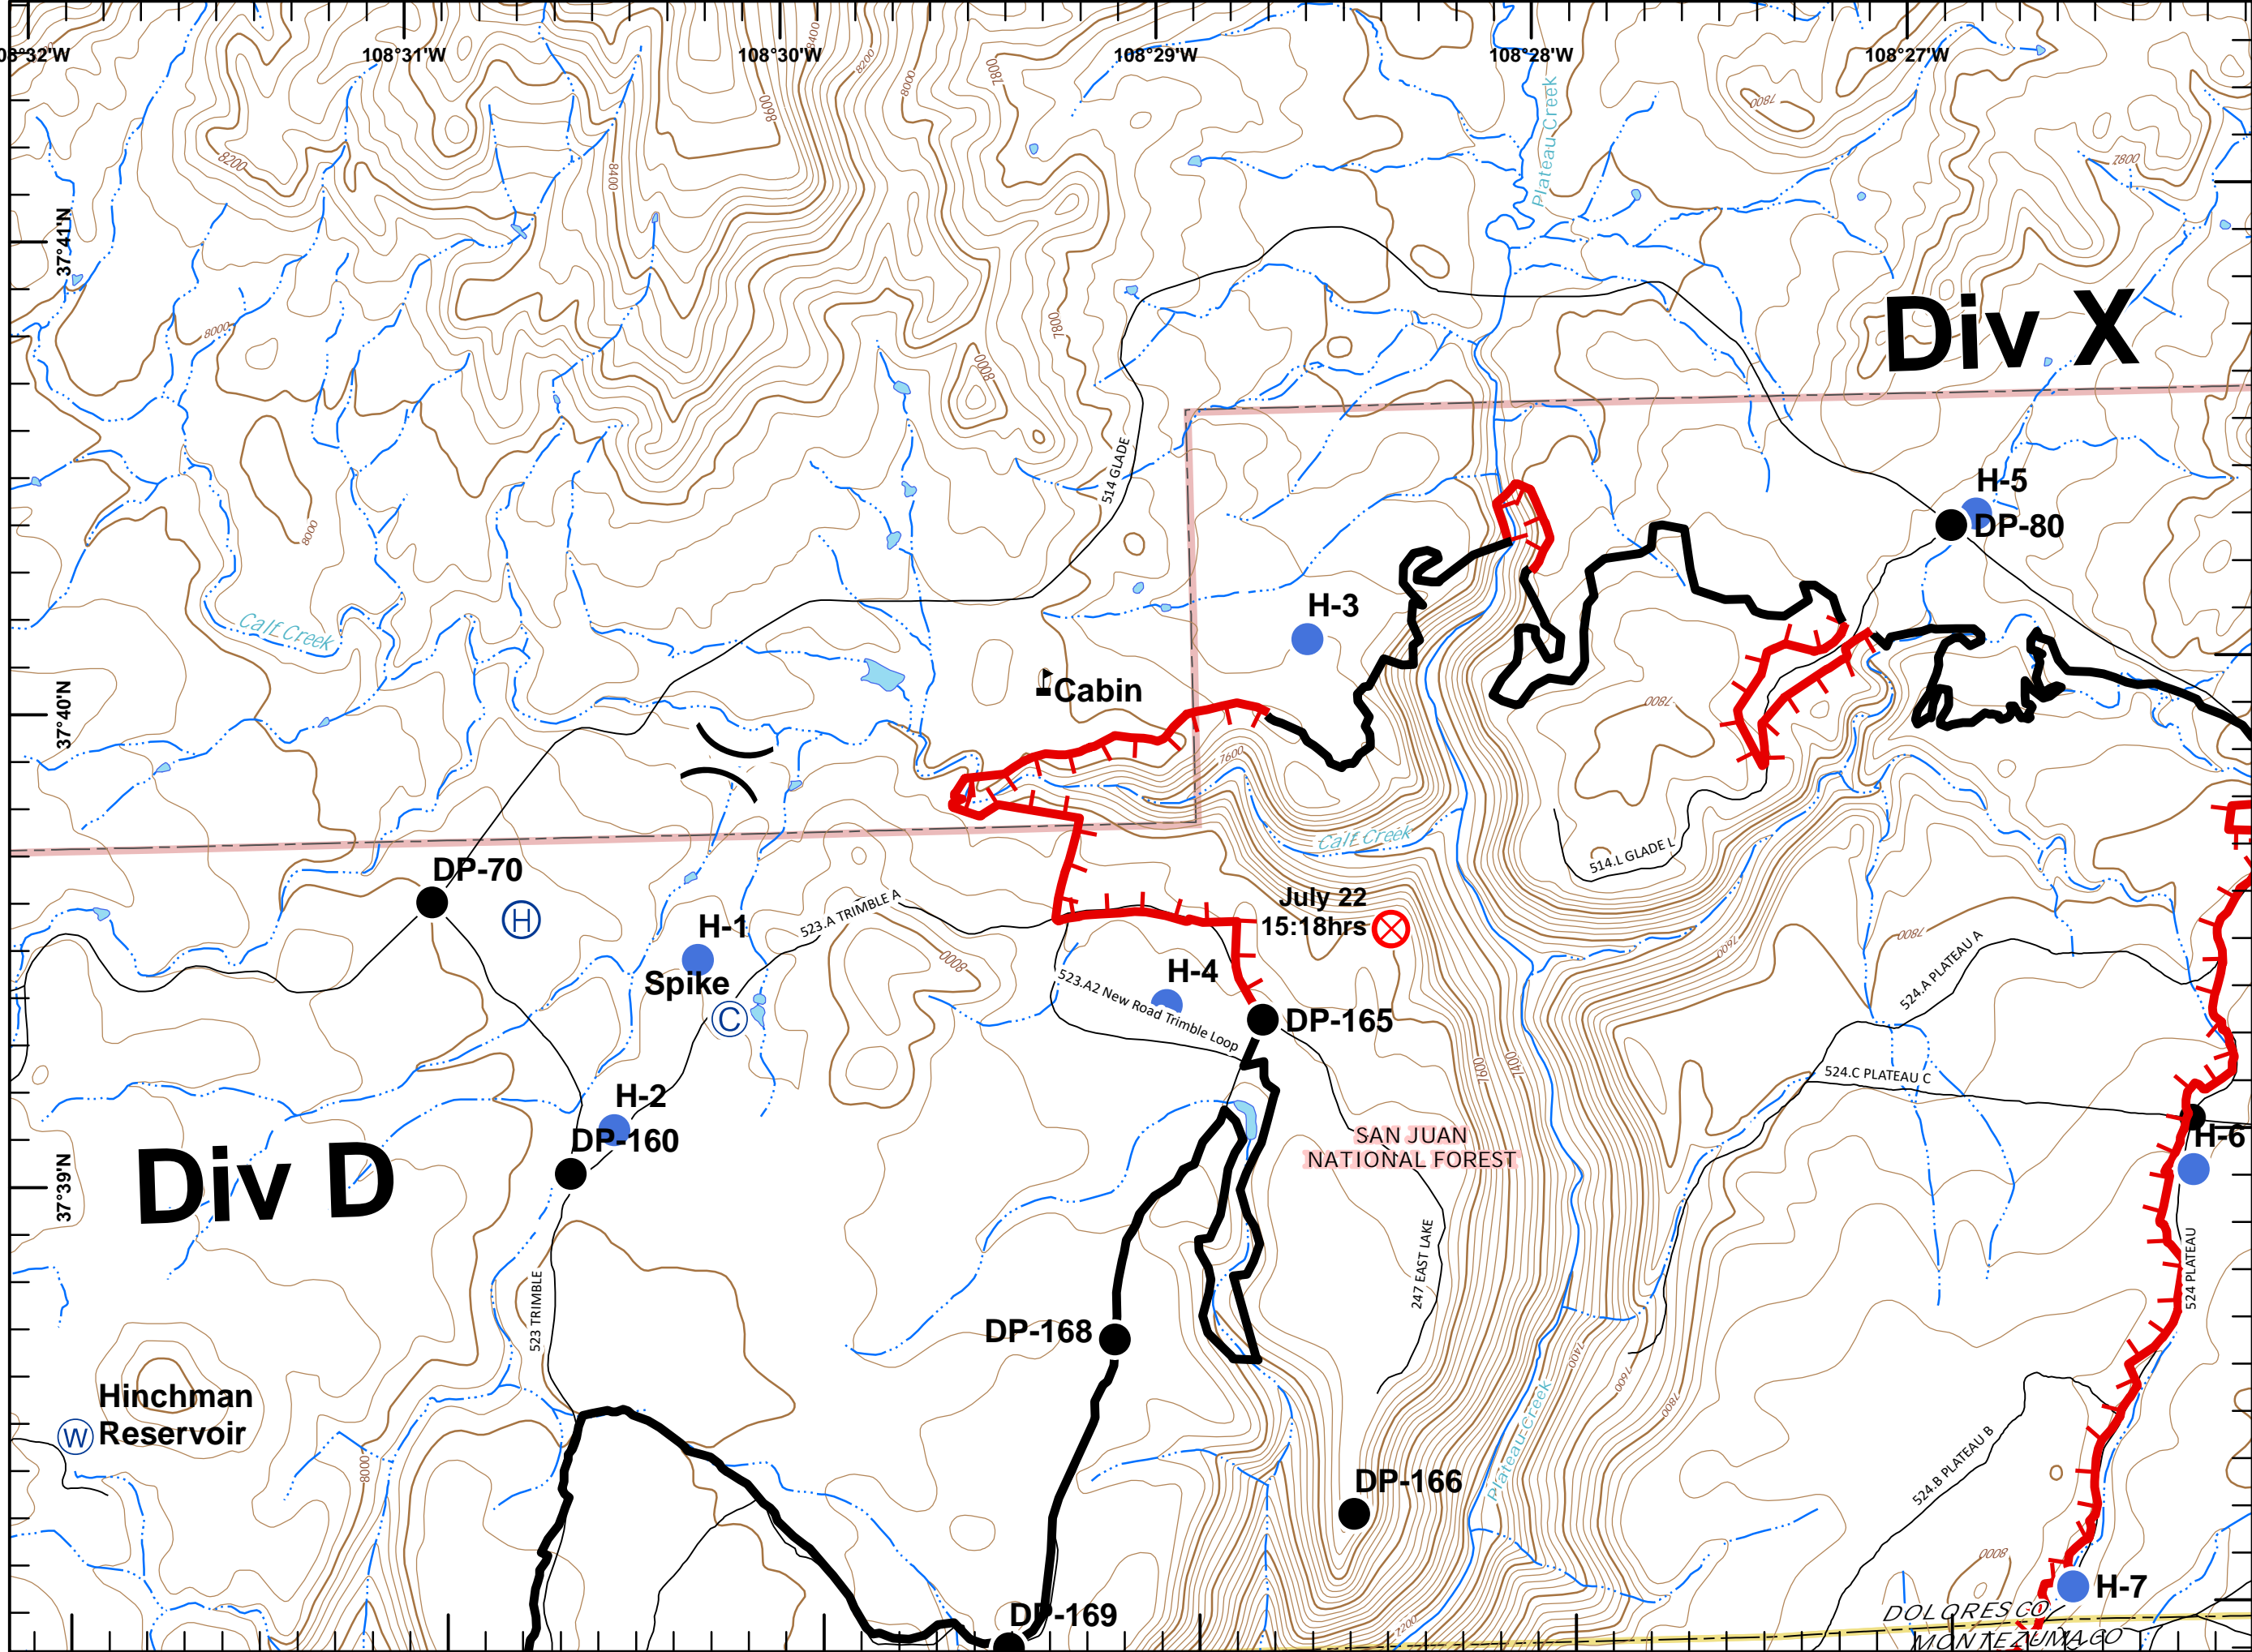

**Plateau Fire  
IAP Map  
Index  
CO-SJF-930  
August 13, 2018  
Day Shift  
Approx. 16,390 acres  
as of 8/12/18 1330hrs  
Datum: NAD 83**

Index map

**Legend**

- Wildfire Daily Fire Perimeter
- Unburned Island
- Uncontrolled Fire Edge
- Completed Line
- Camp
- Drop Point
- Fire Origin
- Helibase
- Helispot
- Repeater
- Water Source
- Value at Risk
- Division Break

-  Uncontrolled Fire Edge
-  Completed Line
-  Camp
-  Drop Point
-  Fire Origin
-  Helibase
-  Helispot
-  Water Source
-  Value at Risk
-  Division Break

DHammond  
 8/12/2018  
 2129

Plateau Fire  
 IAP Map  
 CO-SJF-930  
 August 13, 2018  
 Day Shift  
 Approx. 16,390 acres  
 as of 8/12/18 1330hrs  
 Datum: NAD 83  
 Page 2 of 5

# Div X

**Legend**

-  Uncontrolled Fire Edge
-  Completed Line
-  Drop Point
-  Helispot
-  Division Break

DHammond  
 8/12/2018  
 2129

**Plateau Fire**  
**IAP Map**  
 CO-SJF-930  
 August 13, 2018  
 Day Shift  
 Approx. 16,390 acres  
 as of 8/12/18 1330hrs  
 Datum: NAD 83  
 Page 3 of 5

**Legend**

-  Uncontrolled Fire Edge
-  Completed Line
-  Drop Point
-  Helispot
-  Water Source

N

Miles

0 0.1 0.2 0.3 0.4 0.5

DHammond  
8/12/2018  
2129

**Legend**

-  Uncontrolled Fire Edge
-  Completed Line
-  Drop Point
-  Helispot
-  Division Break