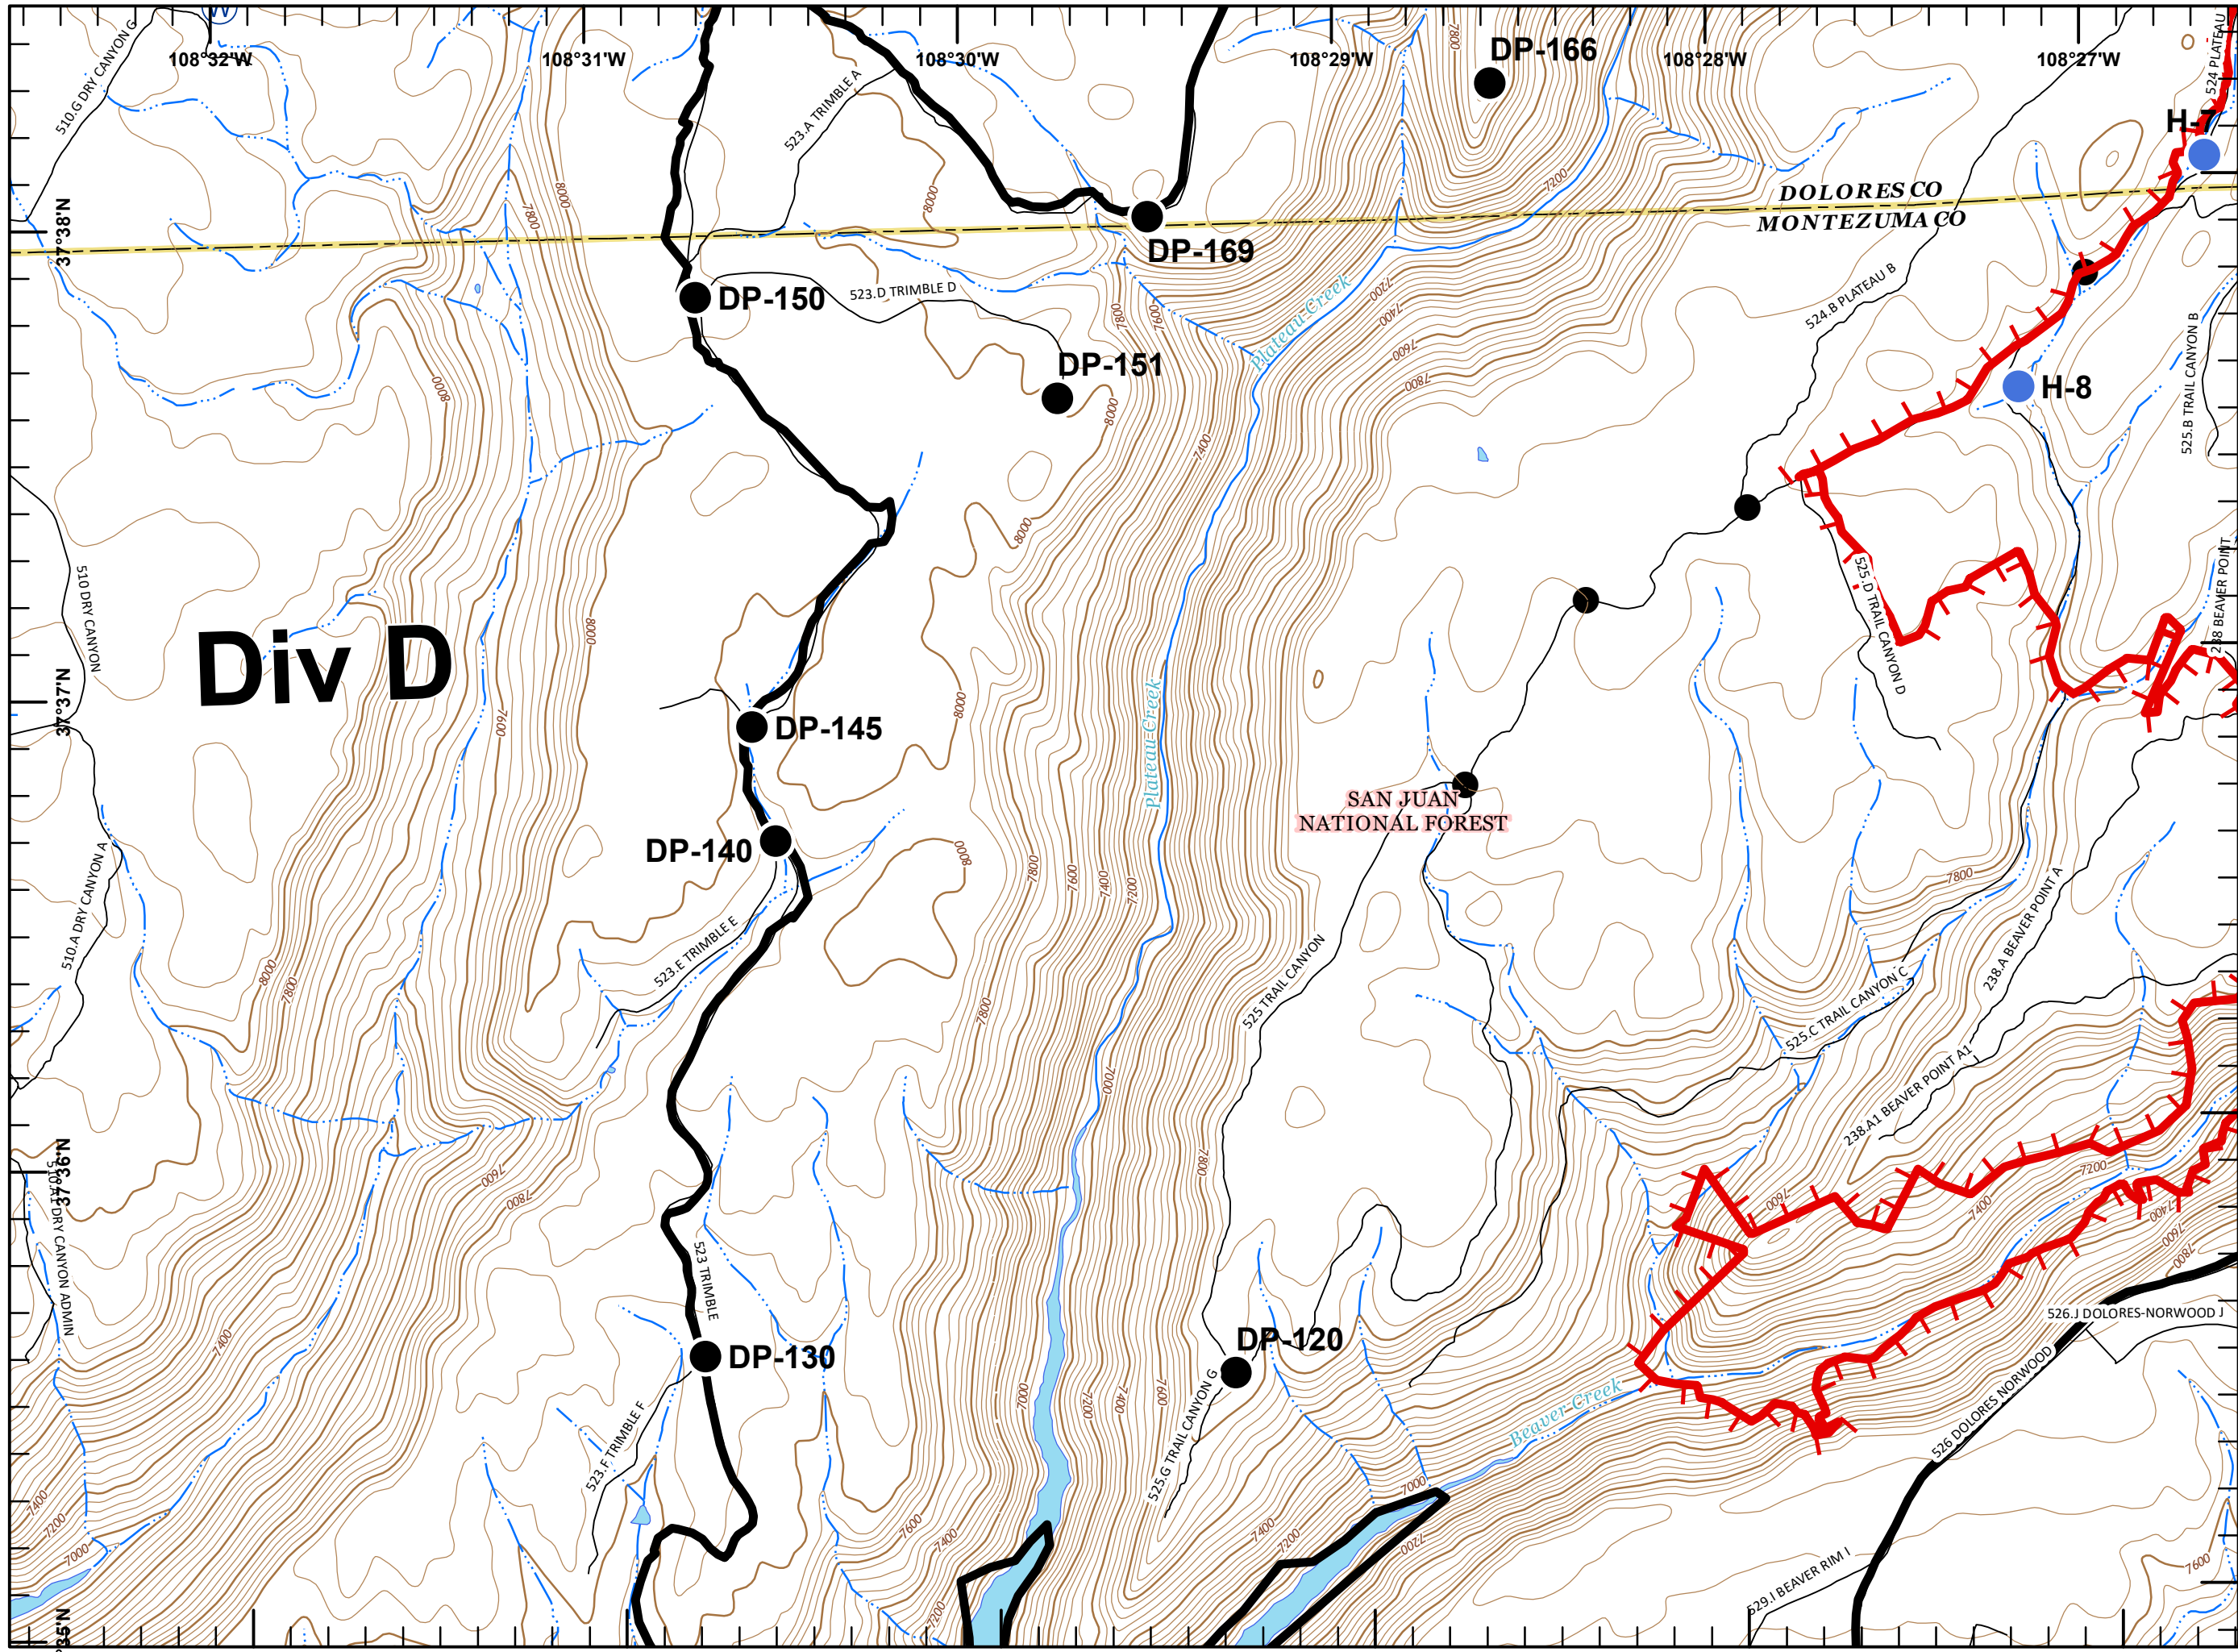

Plateau Fire
IAP Map
 CO-SJF-930
 August 13, 2018
 Day Shift
 Approx. 16,390 acres
 as of 8/12/18 1330hrs
 Datum: NAD 83
 Page 3 of 5

Legend

-  Uncontrolled Fire Edge
-  Completed Line
-  Drop Point
-  Helispot
-  Water Source

DHammond
 8/12/2018
 2129