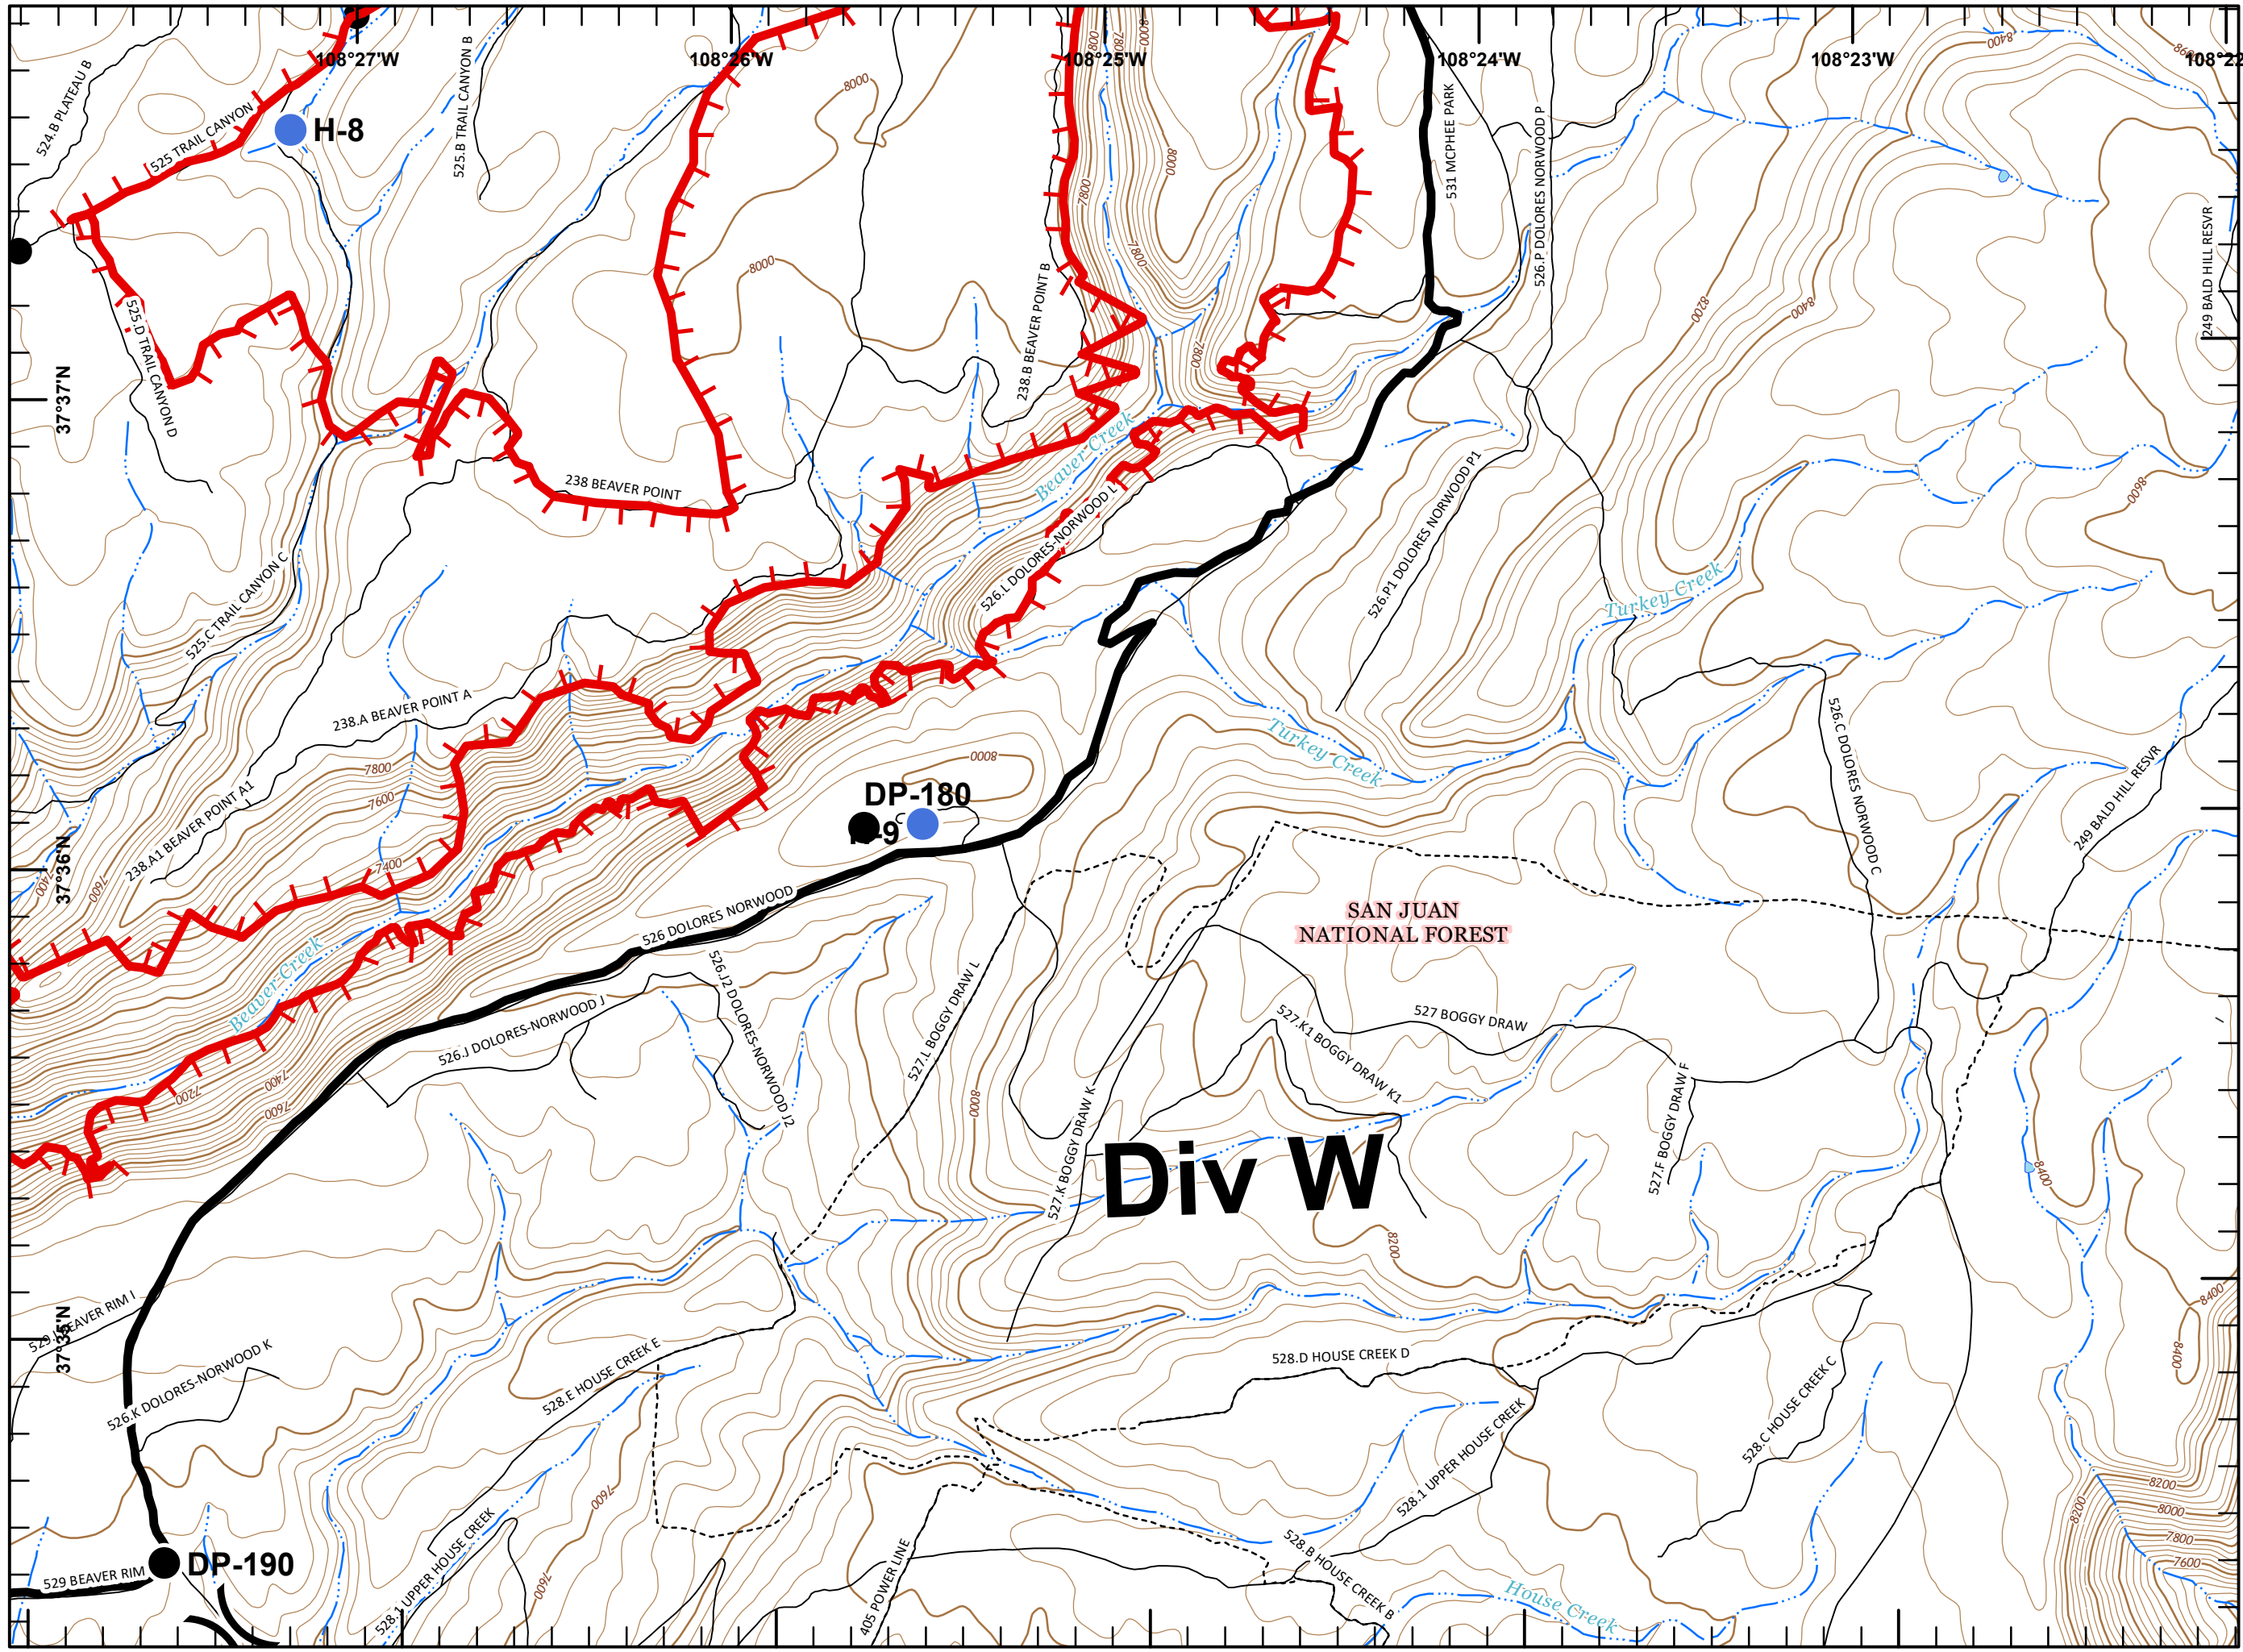

Legend

-  Uncontrolled Fire Edge
-  Completed Line
-  Drop Point
-  Helispot
-  Division Break

DHammond
 8/12/2018
 2129