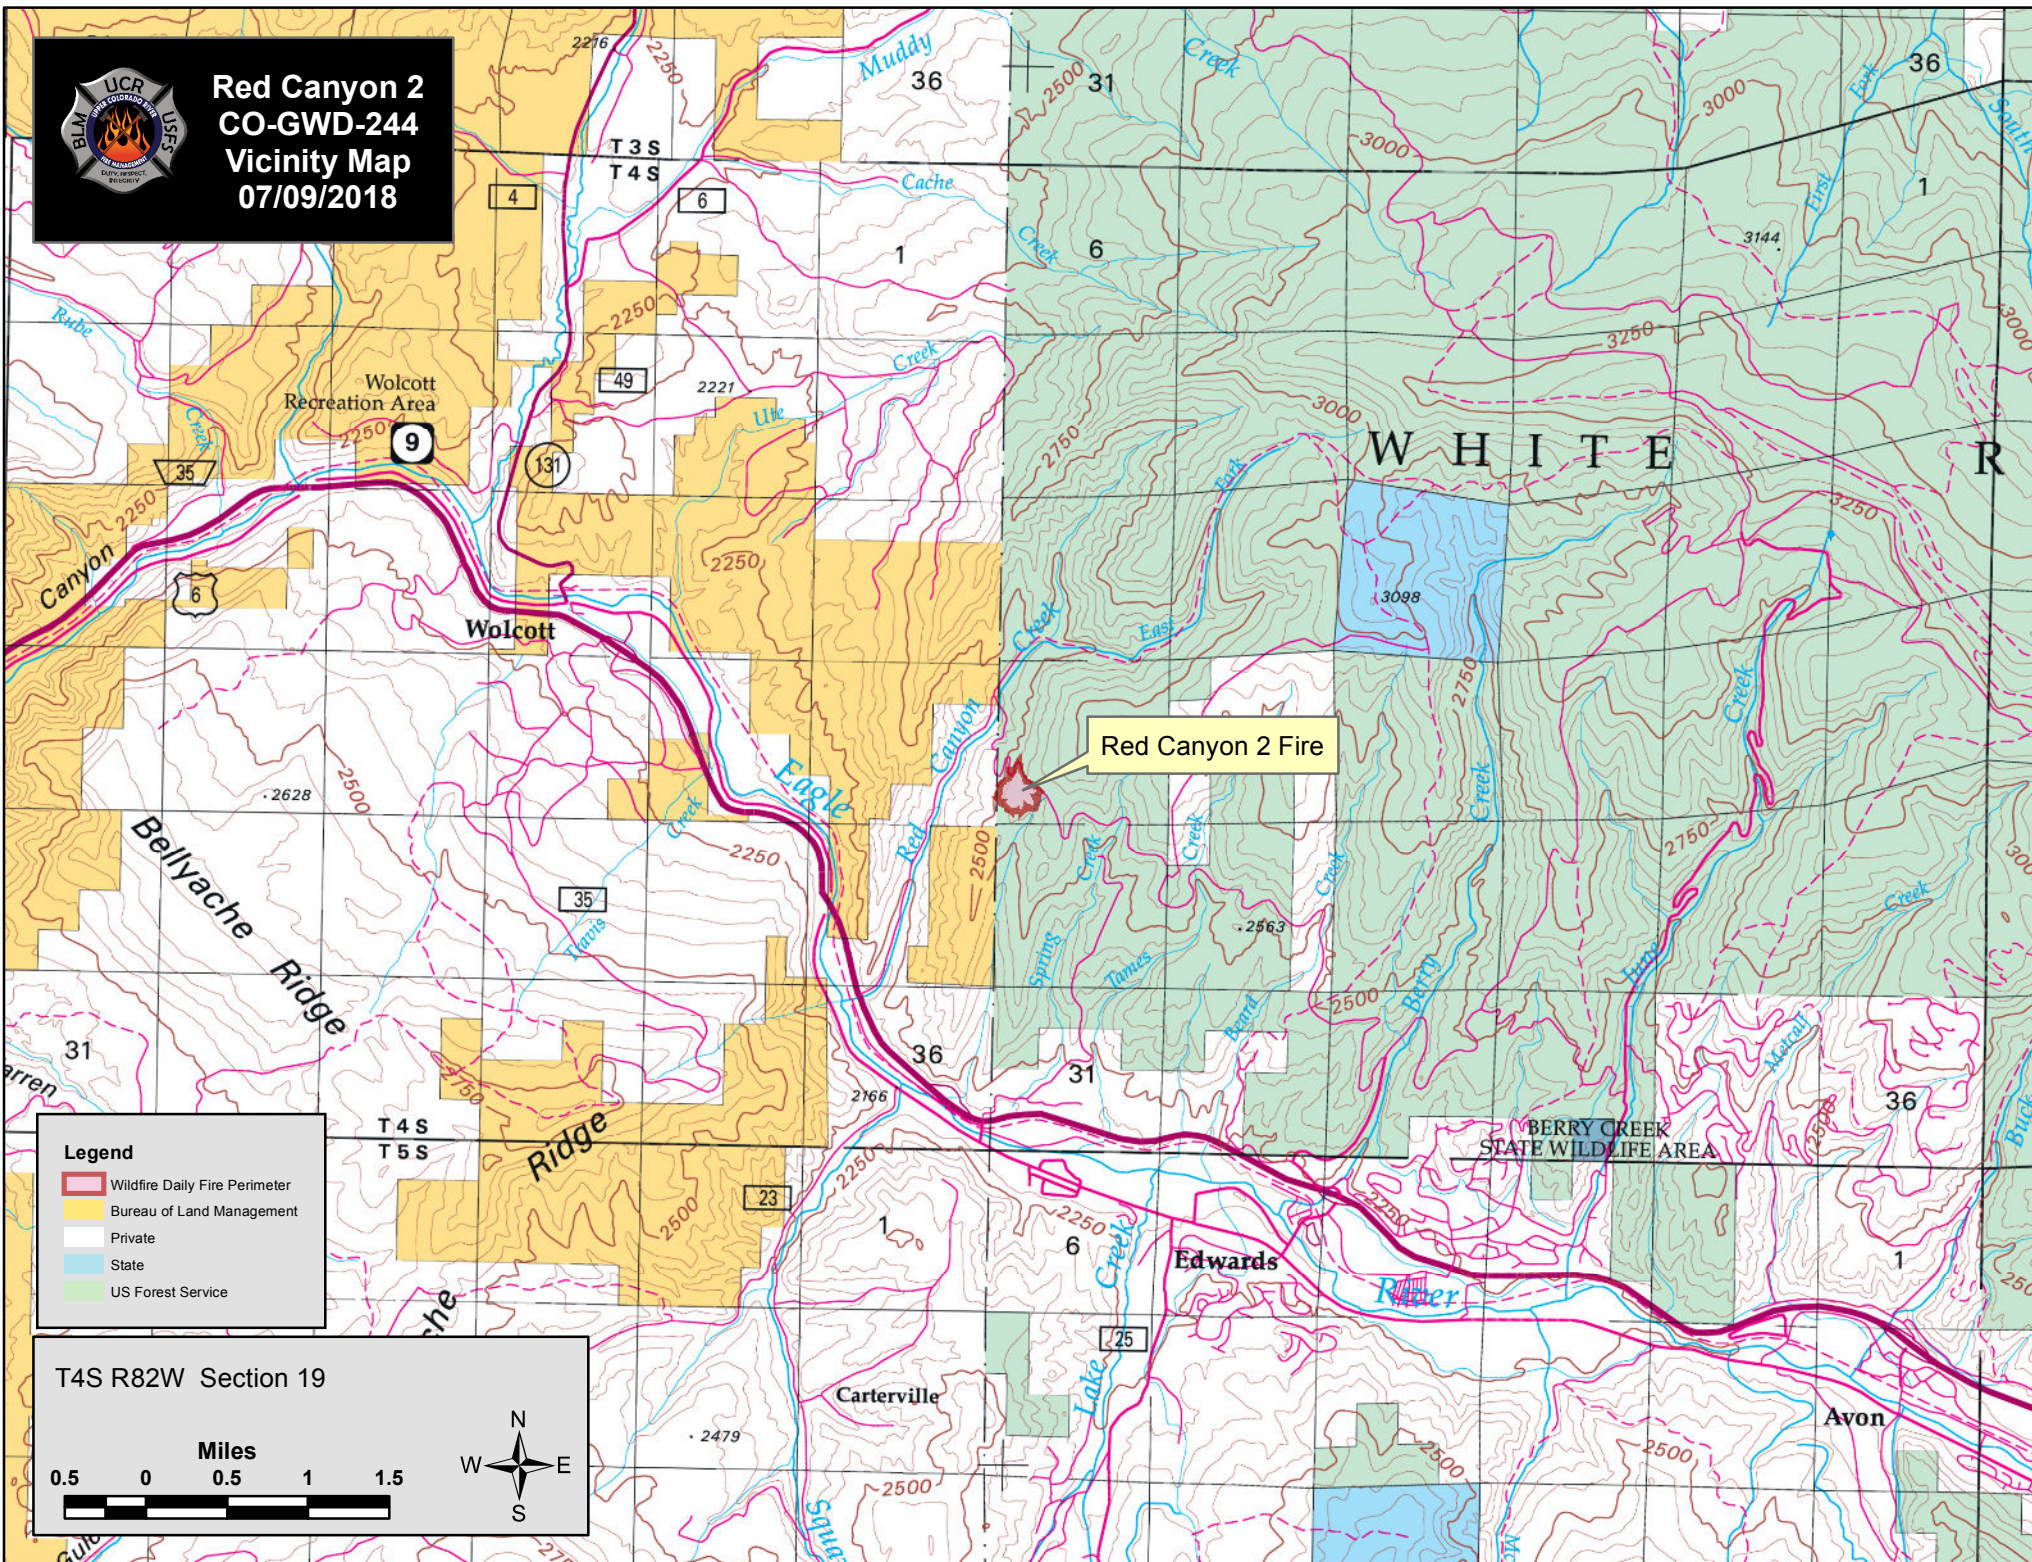

**Red Canyon 2
CO-GWD-244
Vicinity Map
07/09/2018**

- Legend**
- Wildfire Daily Fire Perimeter
 - Bureau of Land Management
 - Private
 - State
 - US Forest Service

T4S R82W Section 19