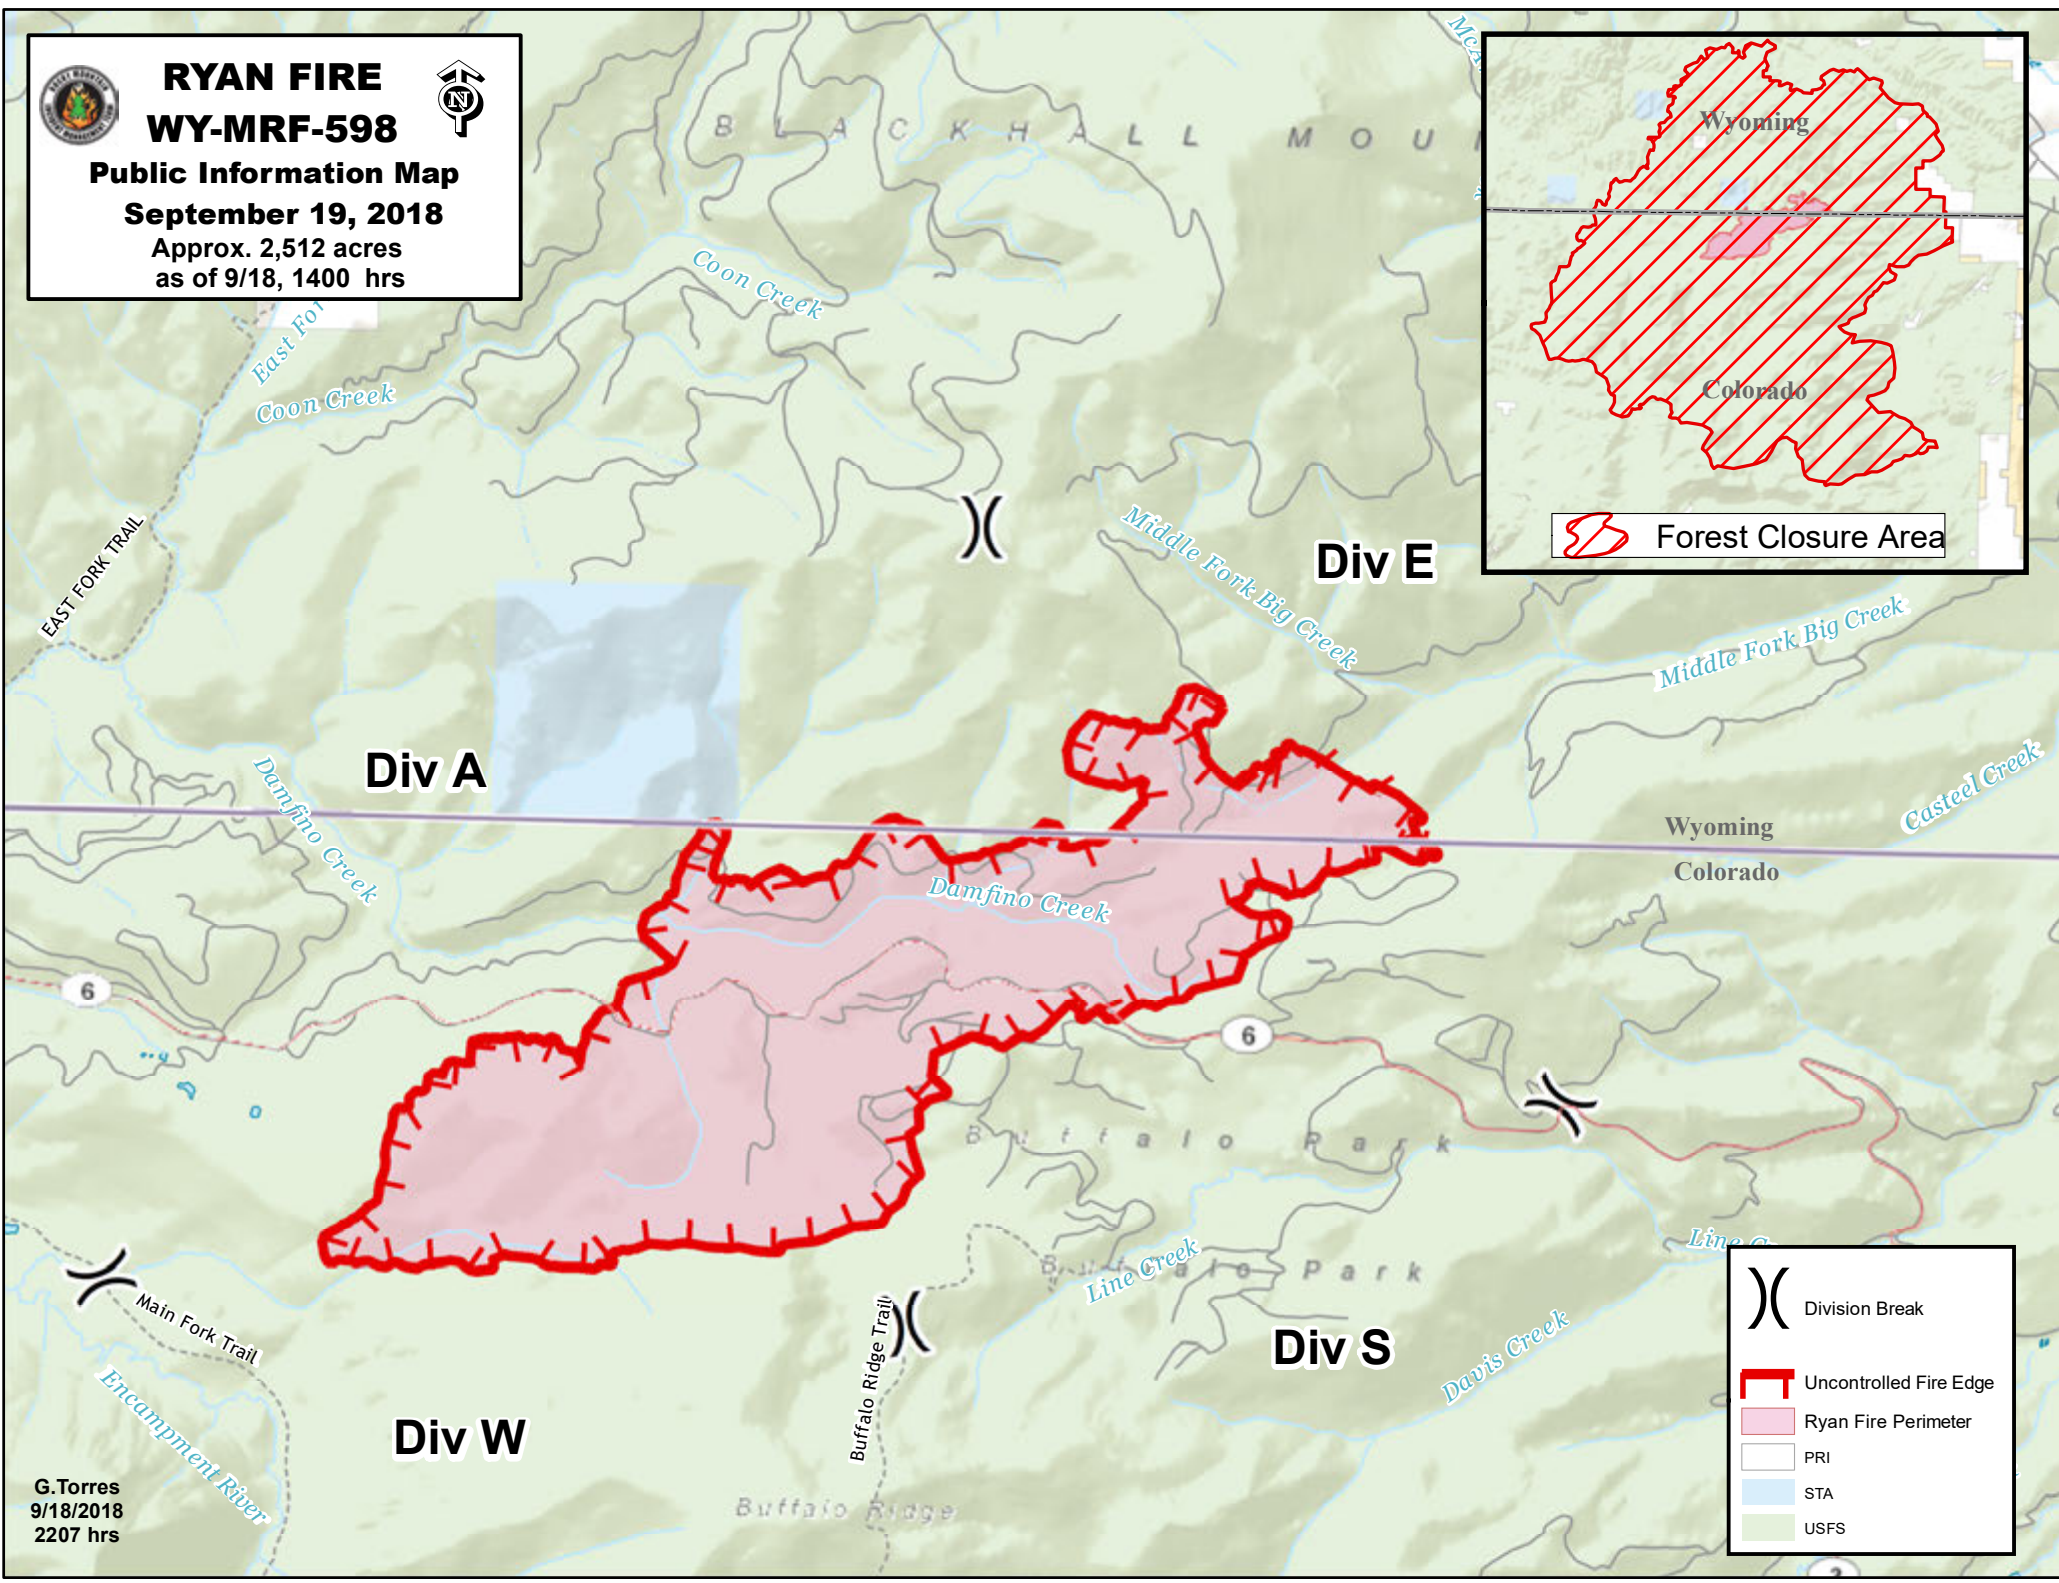

RYAN FIRE WY-MRF-598

Public Information Map

September 19, 2018

Approx. 2,512 acres
as of 9/18, 1400 hrs

- Division Break
- Uncontrolled Fire Edge
- Ryan Fire Perimeter
- PRI
- STA
- USFS