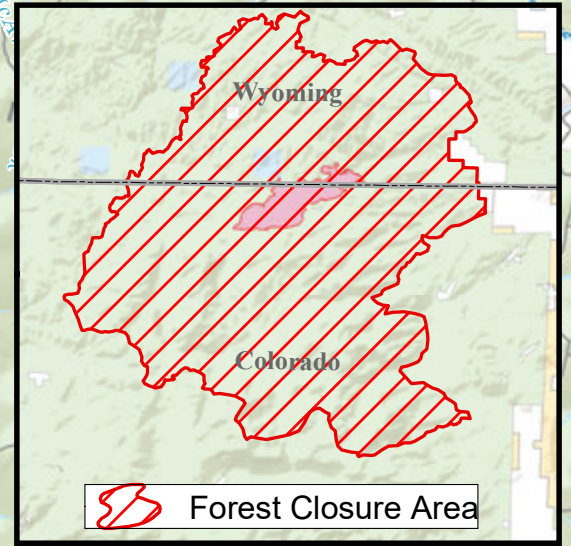

RYAN FIRE WY-MRF-598

Public Information Map

September 19, 2018

Approx. 2,512 acres
as of 9/18, 1400 hrs

- Division Break
- Uncontrolled Fire Edge
- Ryan Fire Perimeter
- PRI
- STA
- USFS