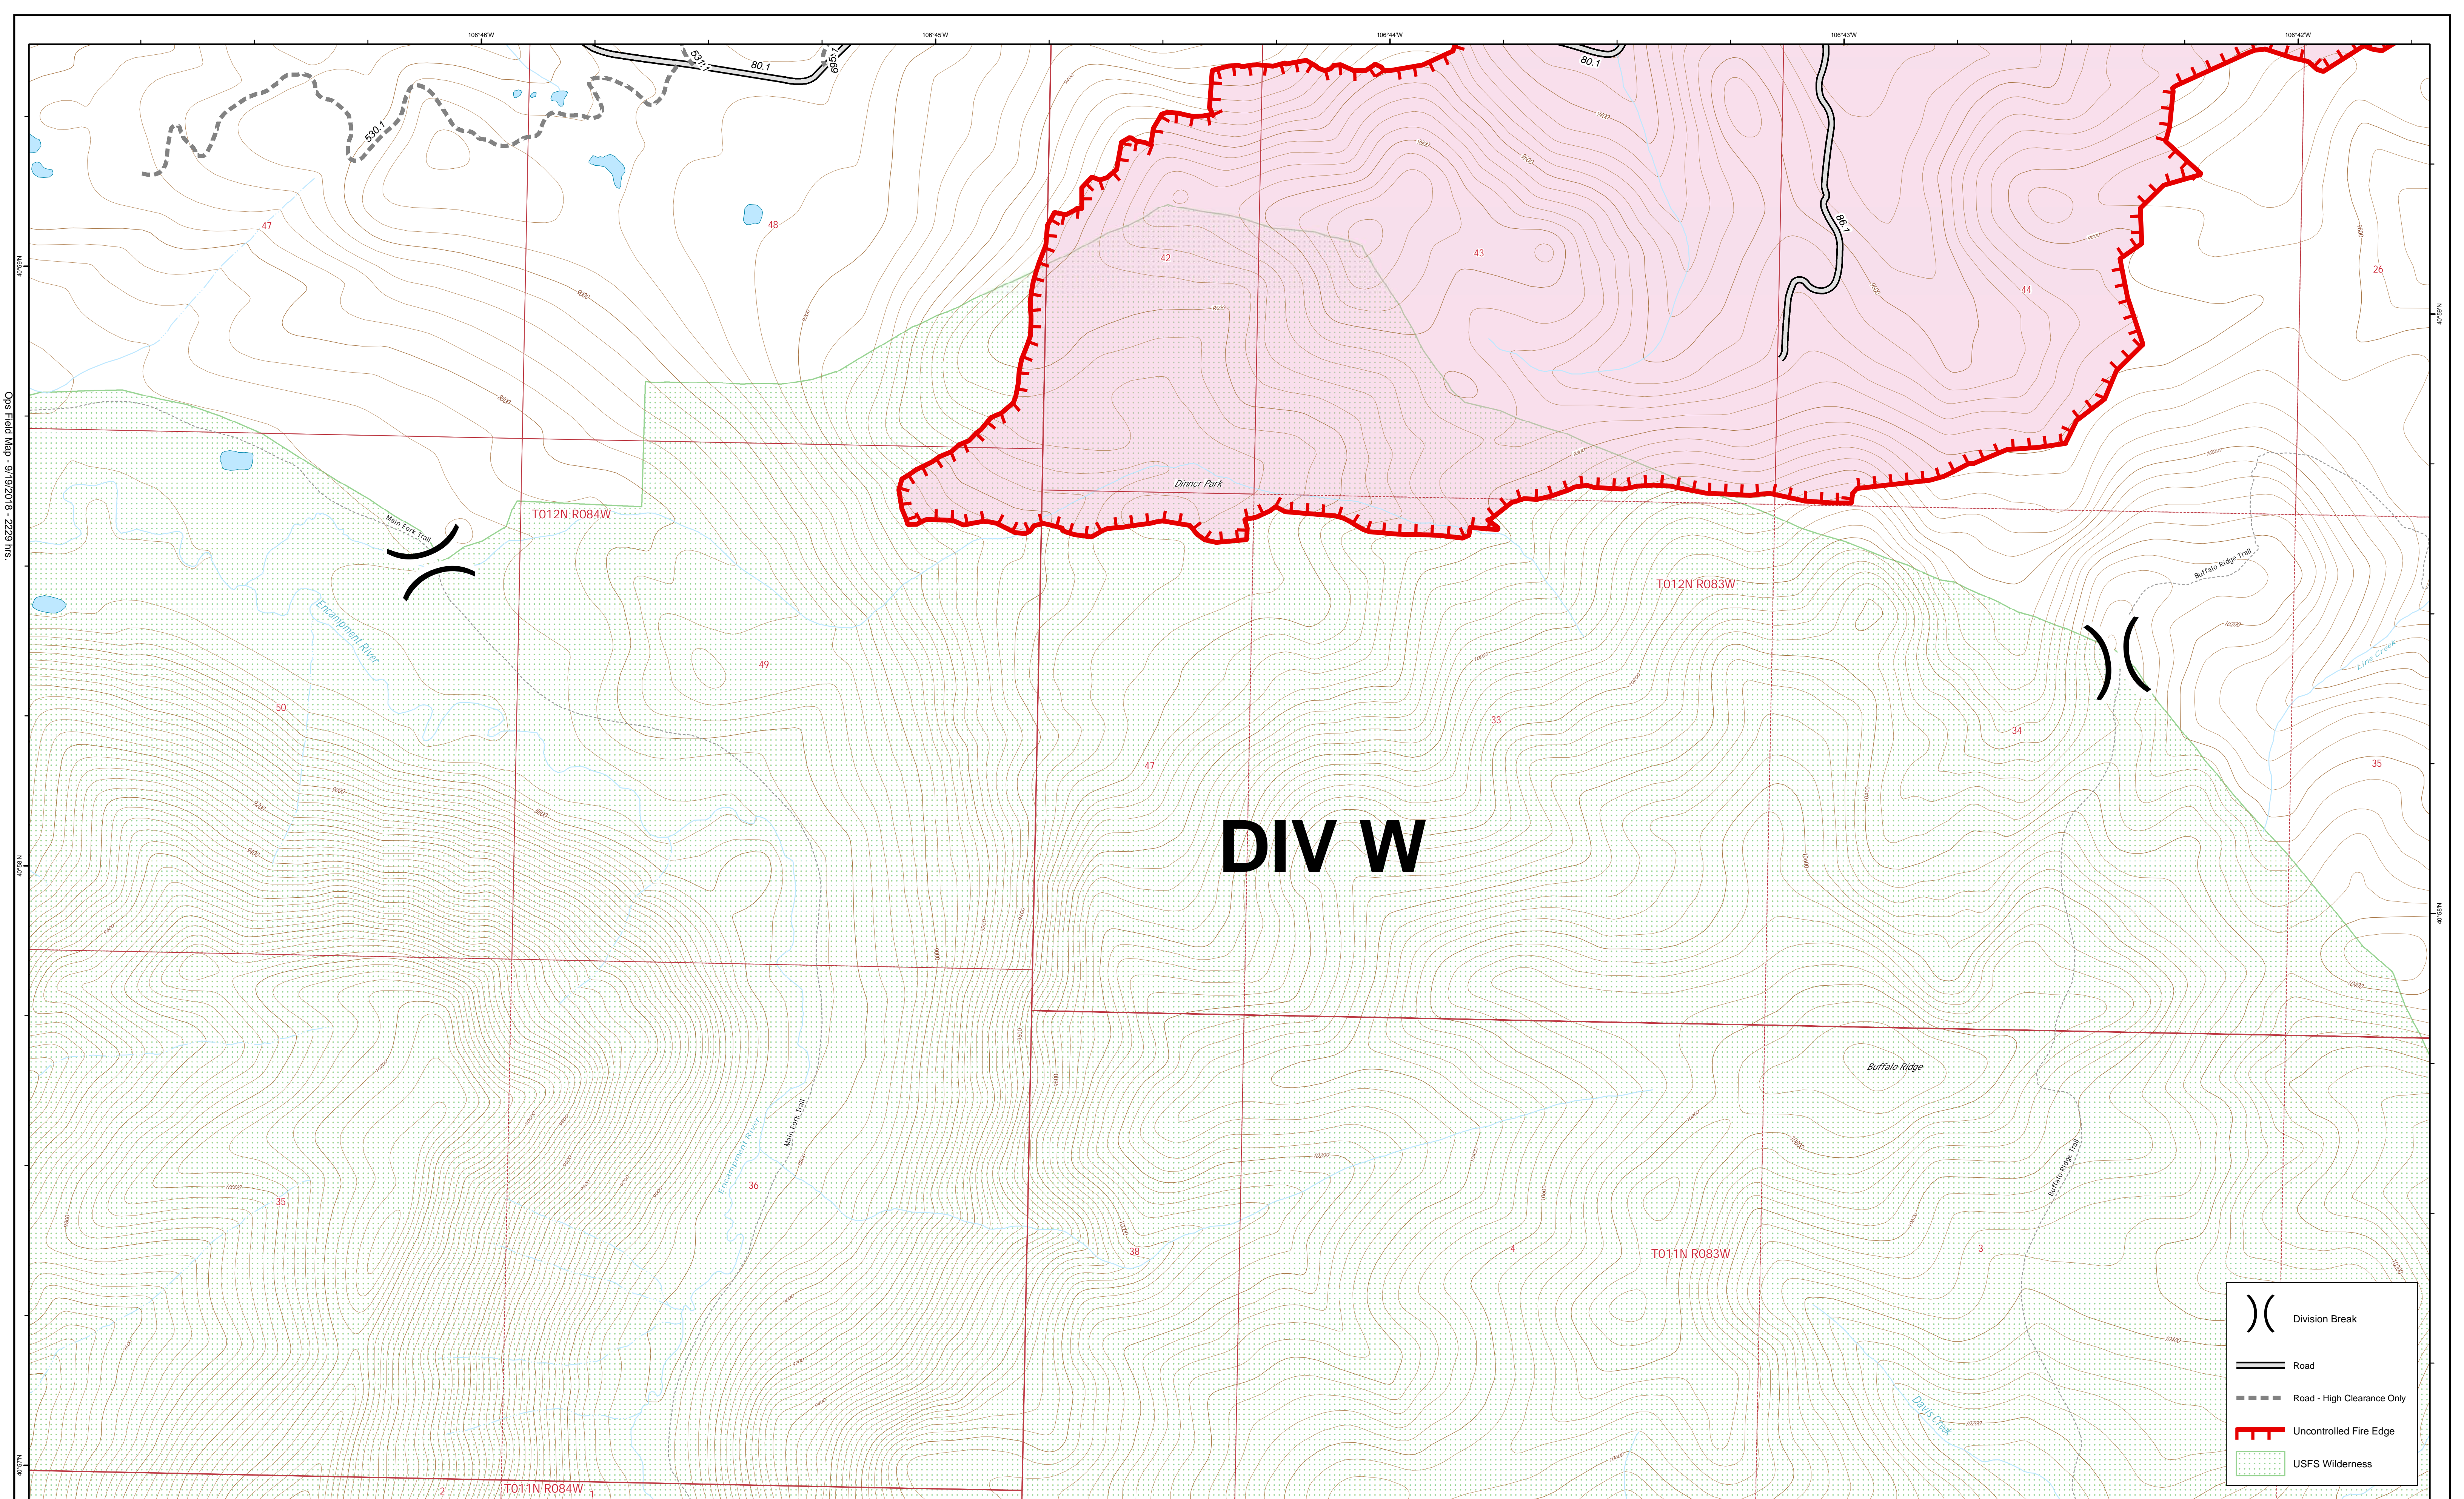

Ops Field Map - 9/19/2018 - 2229 hrs

DIV W

	Division Break
	Road
	Road - High Clearance Only
	Uncontrolled Fire Edge
	USFS Wilderness

RYAN FIRE - WY-MRF-598
 September 20, 2018 - Day Shift
 Approx. 2,594 acres as of 9/19, 1230 hrs

DIV W

NAD 83 - UTM Zone 12
 Synwicz
 9/19/2018 - 2229 hrs