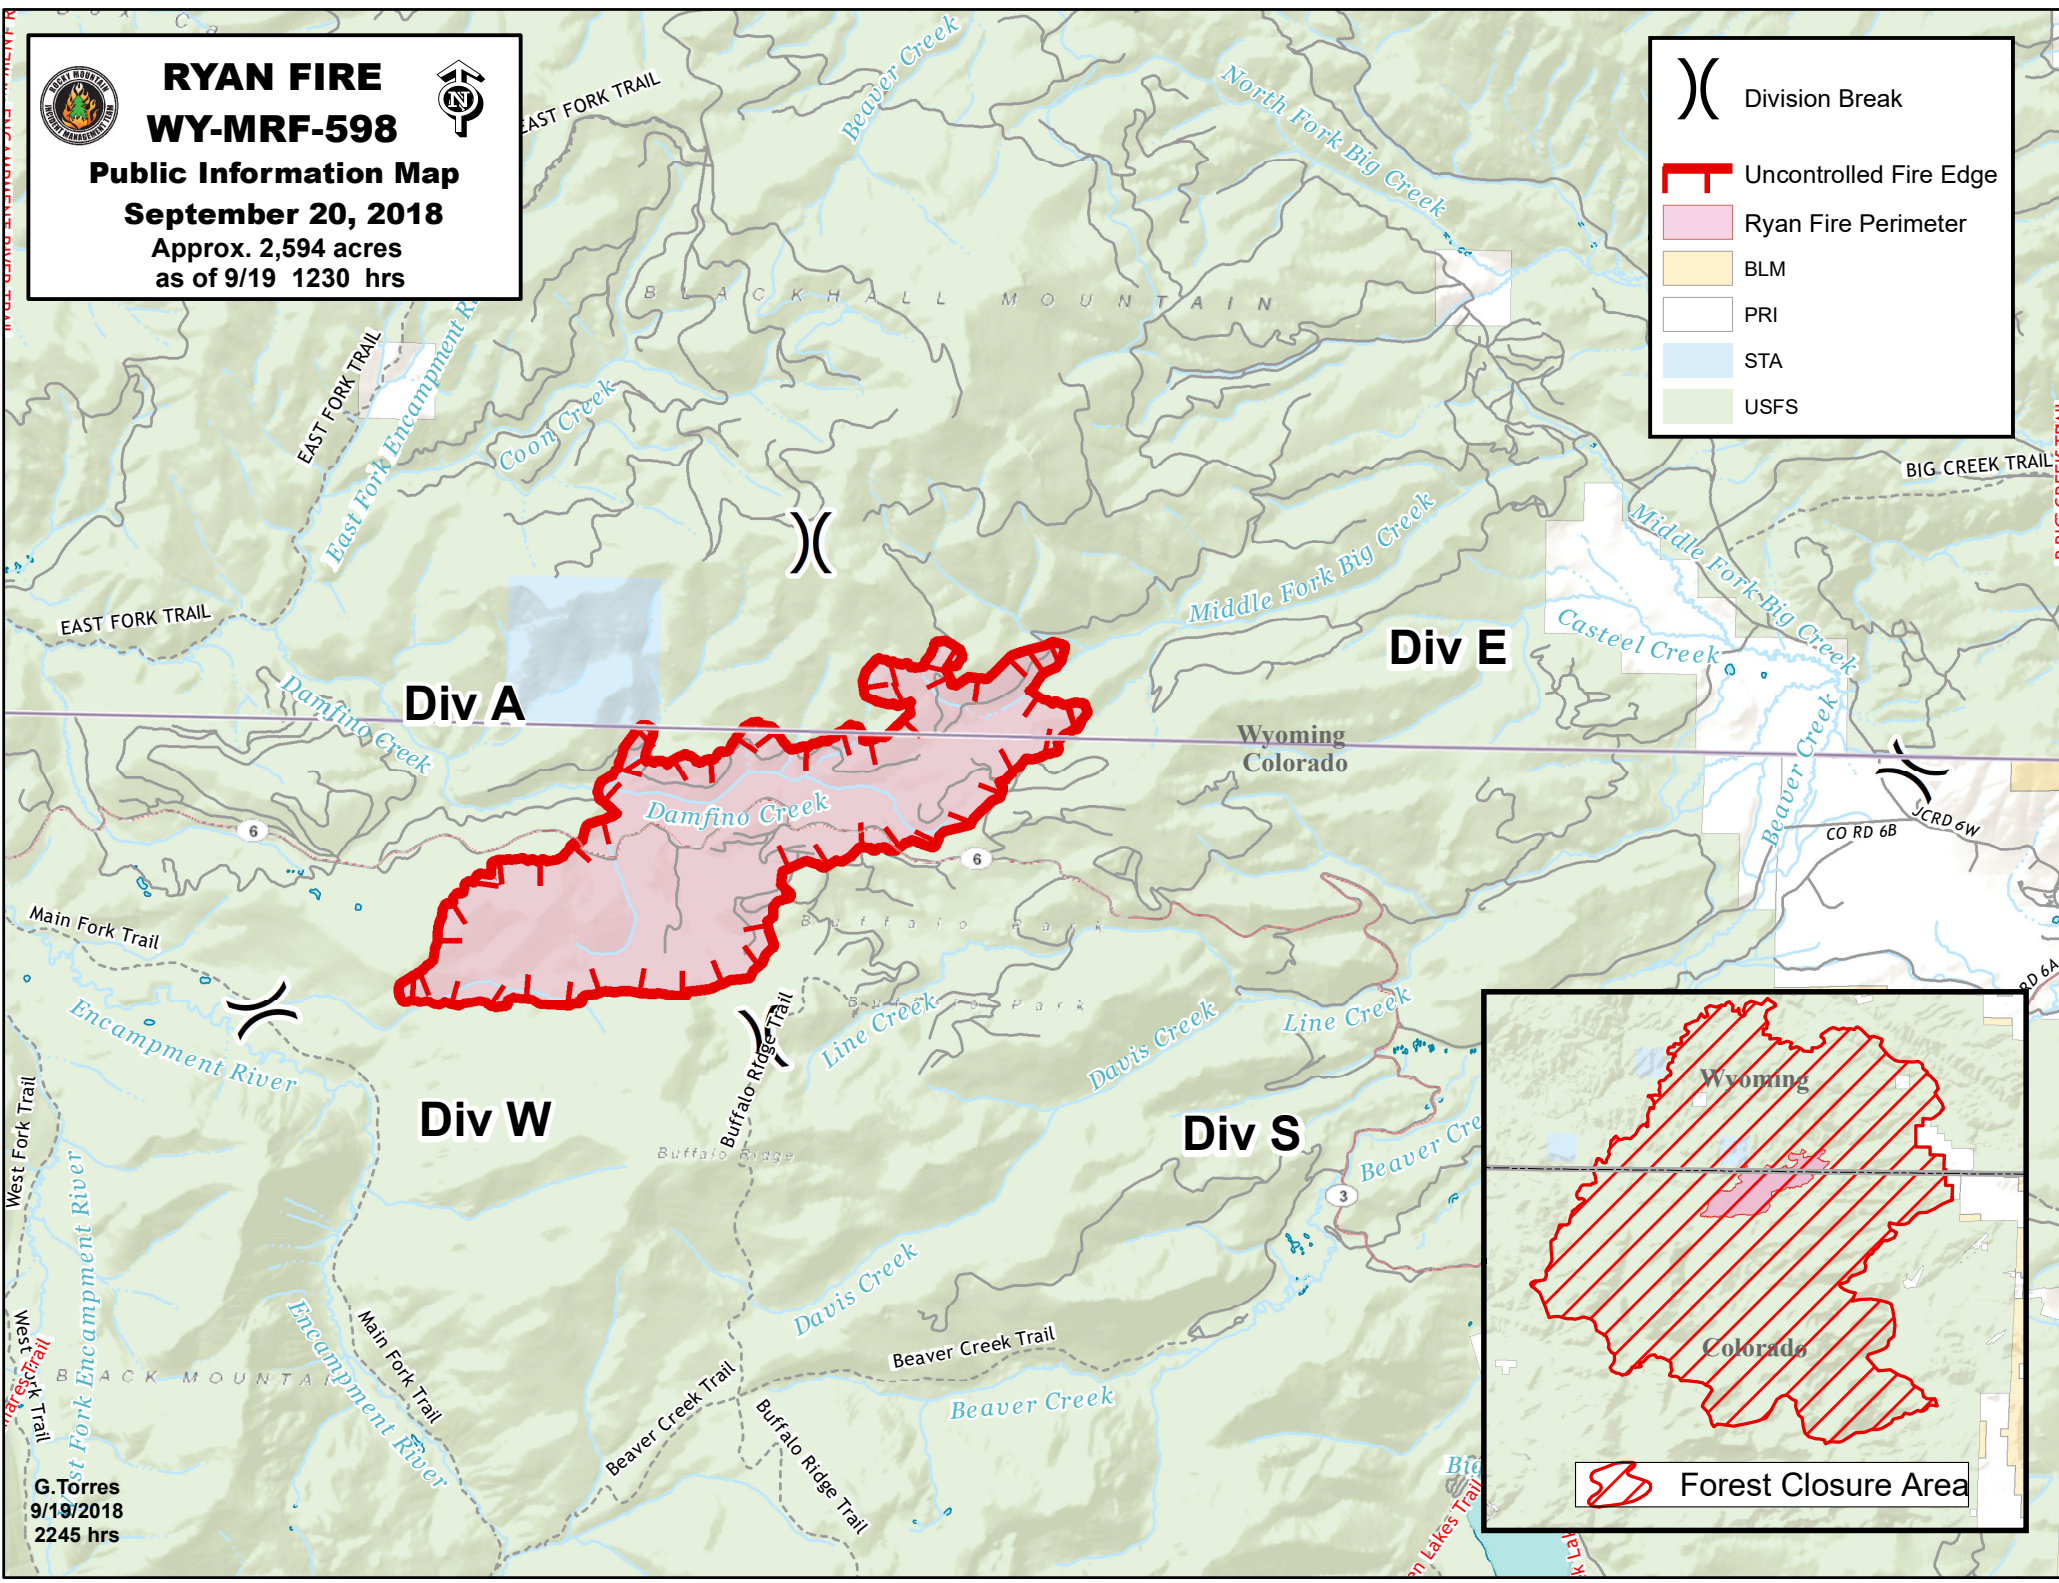

RYAN FIRE WY-MRF-598

Public Information Map

September 20, 2018

Approx. 2,594 acres
as of 9/19 1230 hrs

- Division Break
- Uncontrolled Fire Edge
- Ryan Fire Perimeter
- BLM
- PRI
- STA
- USFS

G. Torres
9/19/2018
2245 hrs