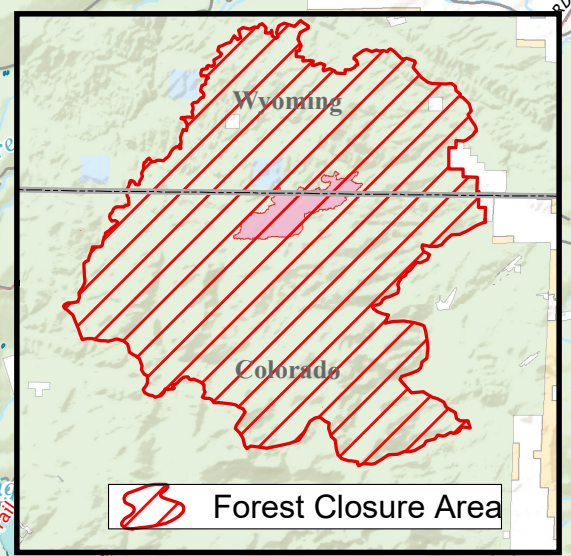

RYAN FIRE WY-MRF-598

Public Information Map

September 20, 2018

Approx. 2,594 acres
as of 9/19 1230 hrs

- Division Break
- Uncontrolled Fire Edge
- Ryan Fire Perimeter
- BLM
- PRI
- STA
- USFS

G. Torres
9/19/2018
2245 hrs