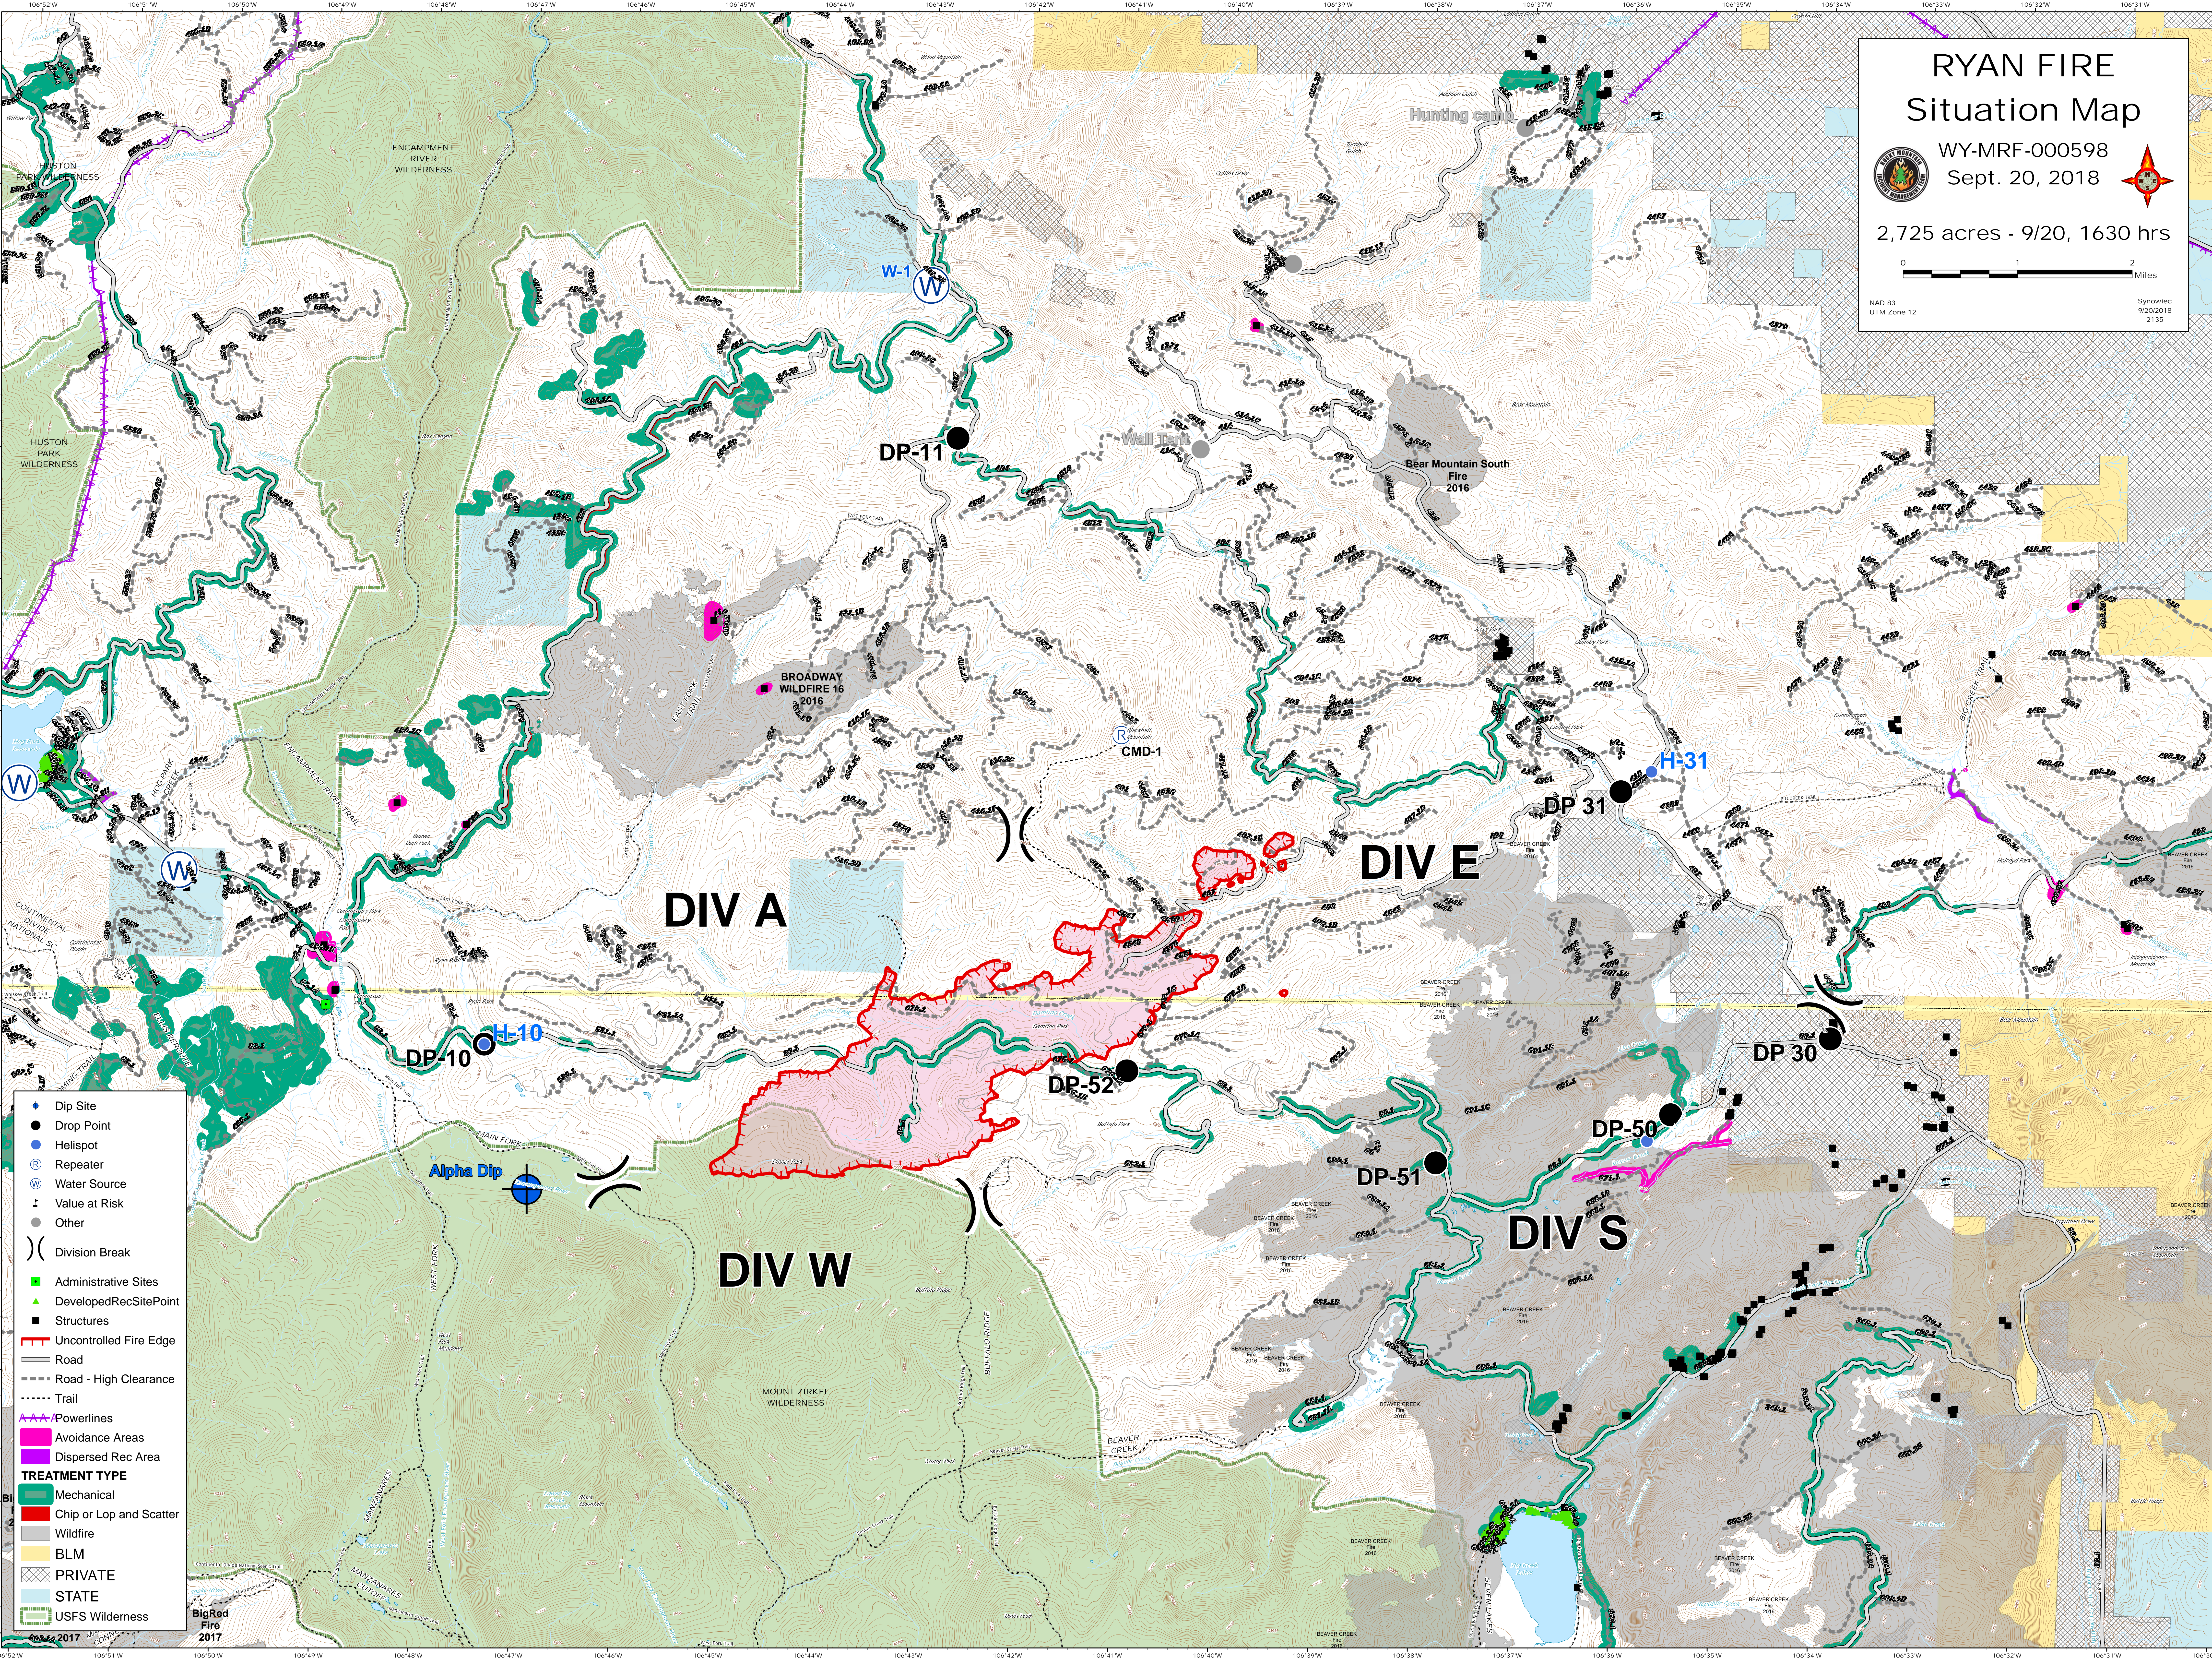

RYAN FIRE

Situation Map

WY-MRF-000598
Sept. 20, 2018
2,725 acres - 9/20, 1630 hrs

- Dip Site
- Drop Point
- Helispot
- Repeater
- Water Source
- Value at Risk
- Other
- Division Break
- Administrative Sites
- Developed Rec Site Point
- Structures
- Uncontrolled Fire Edge
- Road
- Road - High Clearance
- Trail
- Powerlines
- Avoidance Areas
- Dispersed Rec Area
- TREATMENT TYPE
- Mechanical
- Chip or Lop and Scatter
- Wildfire
- BLM
- PRIVATE
- STATE
- USFS Wilderness