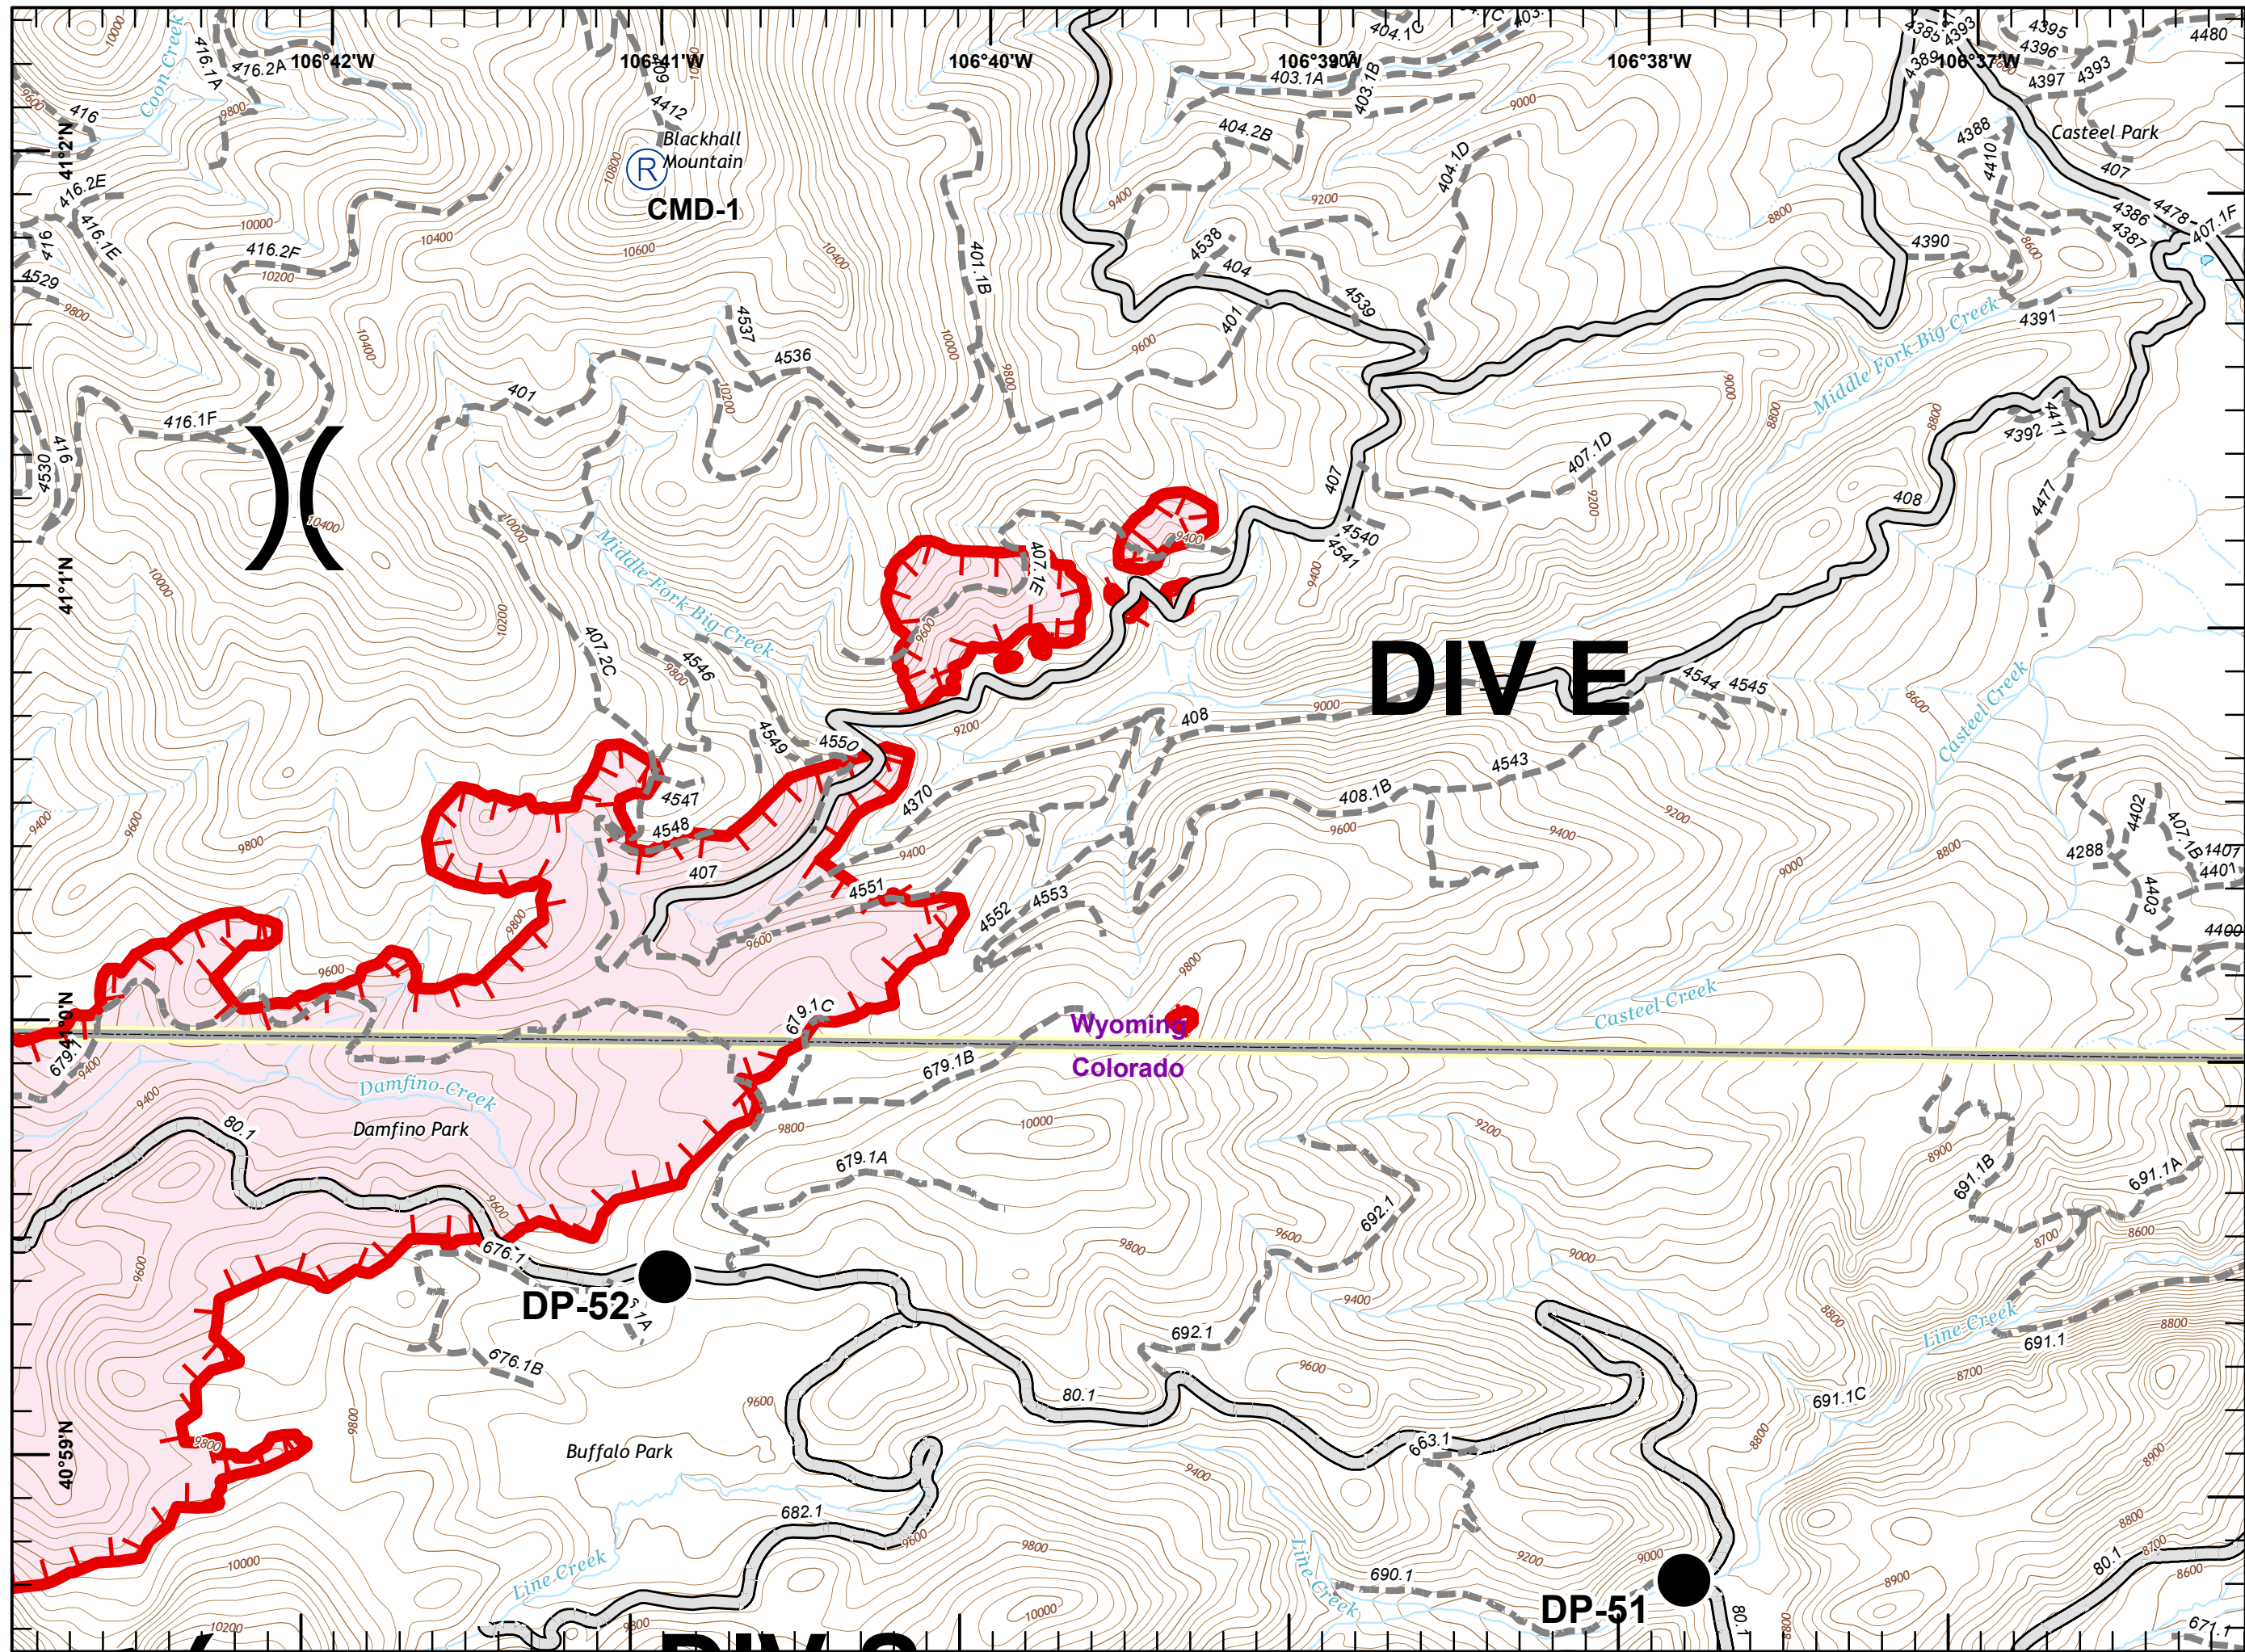

RYAN FIRE

IAP Map

WY-MRF-598

Sept. 21, 2018

Approx. 2,725 acres

@ 1630 hrs, 9/20

Page 2 of 2

Uncontrolled Fire Edge

Road

Road - High Clearance

Drop Point

Repeater

Division Break

0 0.25 0.5 Miles

NAD 83
UTM Zone 12

Synowicz
9/20/2018
2202