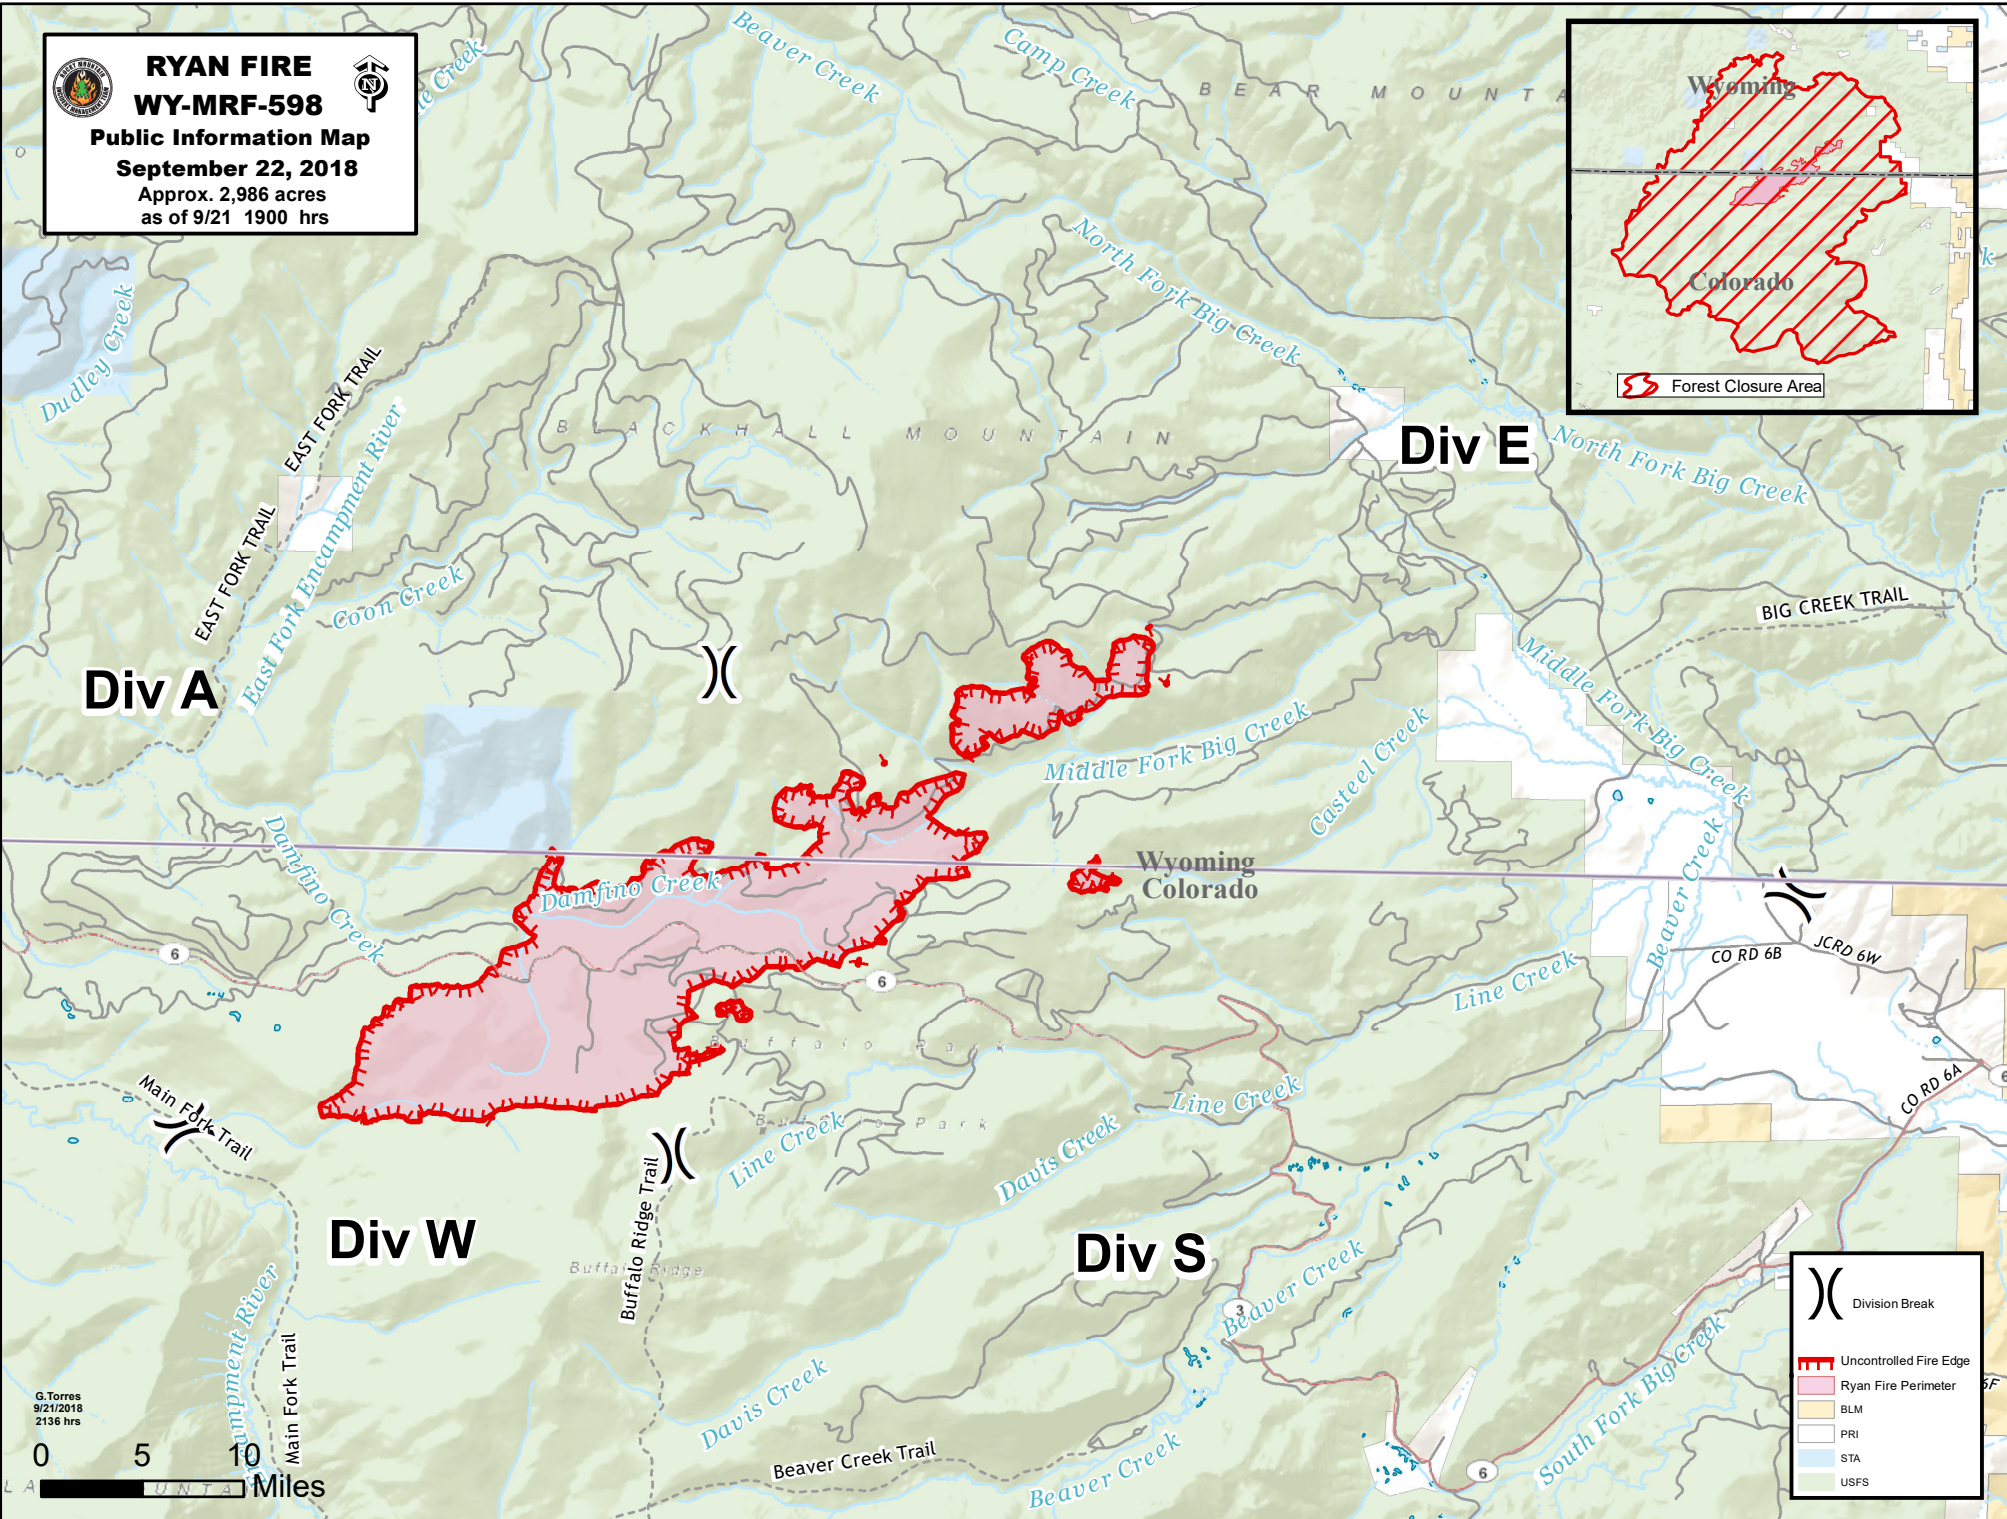

RYAN FIRE
WY-MRF-598
Public Information Map
September 22, 2018
 Approx. 2,986 acres
 as of 9/21 1900 hrs

G.Torres
 9/21/2018
 2136 hrs

0 5 10 Miles

() Division Break

- Uncontrolled Fire Edge
- Ryan Fire Perimeter
- BLM
- PRI
- STA
- USFS