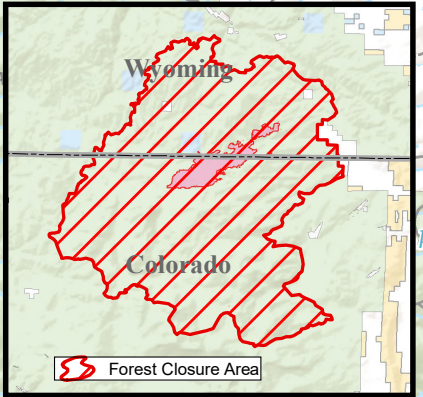

RYAN FIRE
WY-MRF-598
Public Information Map
September 22, 2018
 Approx. 2,986 acres
 as of 9/21 1900 hrs

G.Torres
 9/21/2018
 2136 hrs

0 5 10 Miles

() Division Break

- Uncontrolled Fire Edge
- Ryan Fire Perimeter
- BLM
- PRI
- STA
- USFS