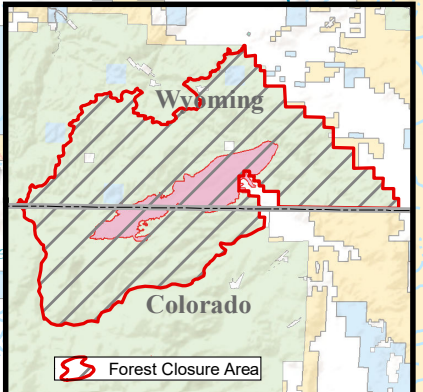

RYAN FIRE
WY-MRF-598
Public Information Map
September 23, 2018
 Approx. 8,685 acres
 as of 9/22 1930 hrs

Div B

Div E

Div A

Div W

Div S

G.Torres
 9/22/2018
 2354 hrs