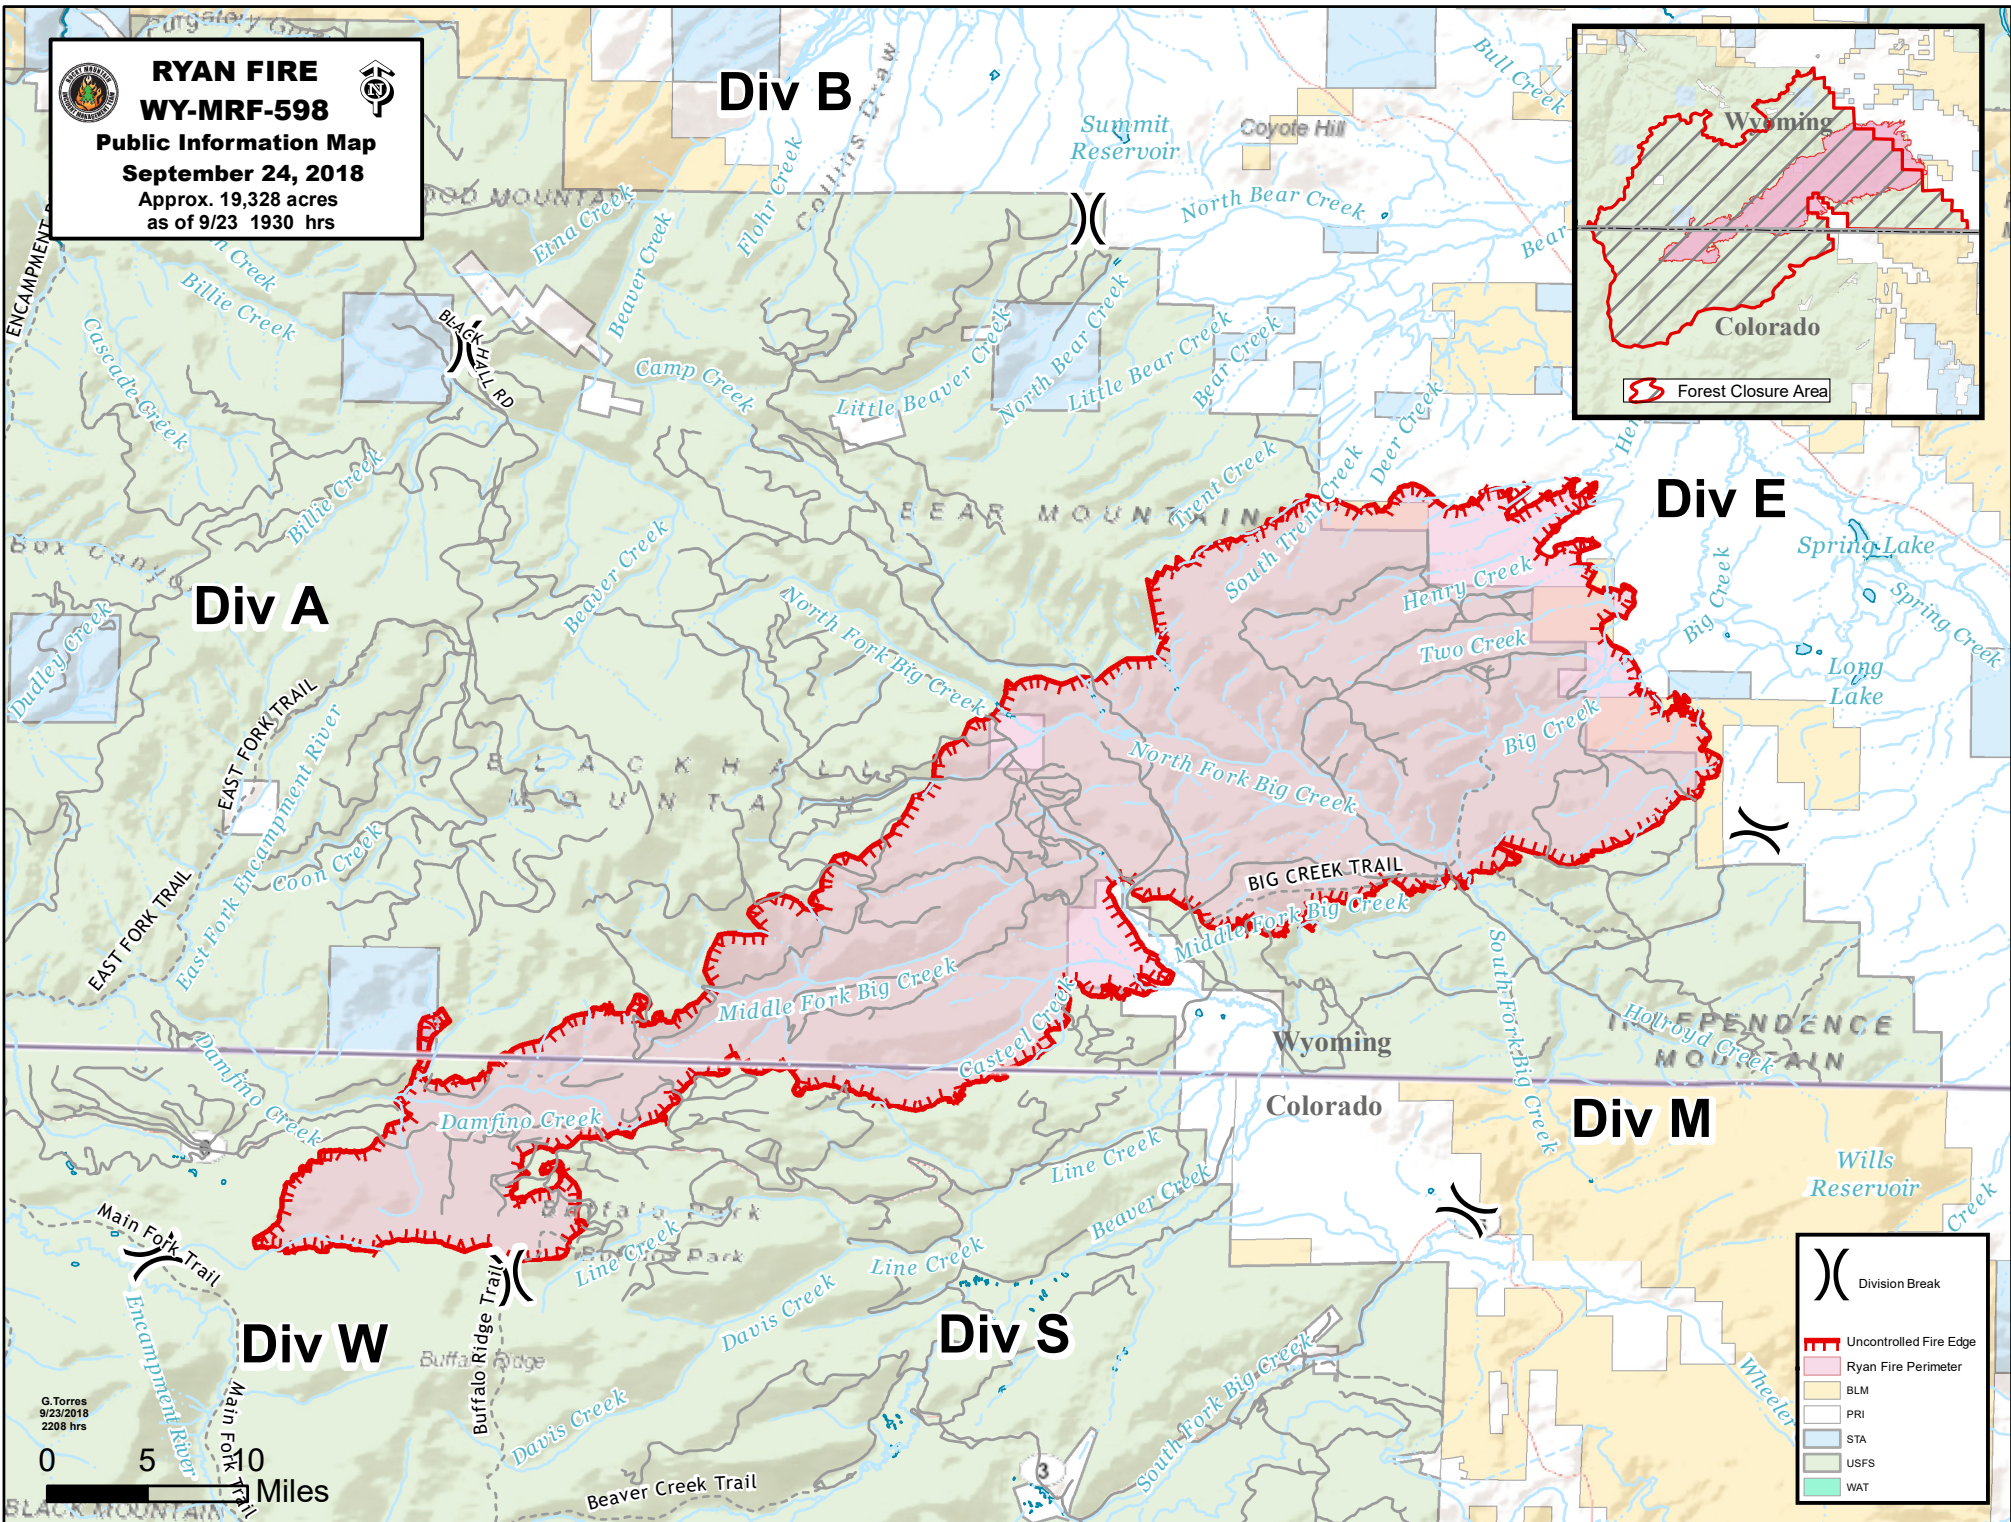

RYAN FIRE
WY-MRF-598
Public Information Map
September 24, 2018
 Approx. 19,328 acres
 as of 9/23 1930 hrs

() Division Break

- Uncontrolled Fire Edge
- Ryan Fire Perimeter
- BLM
- PRI
- STA
- USFS
- WAT

G.Torres
 9/23/2018
 2208 hrs

0 5 10
 Miles