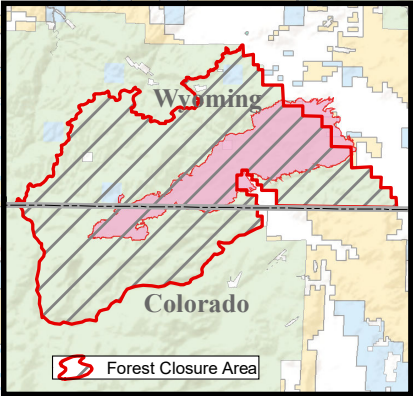

RYAN FIRE
WY-MRF-598
Public Information Map
September 24, 2018
 Approx. 19,328 acres
 as of 9/23 1930 hrs

() Division Break

- Uncontrolled Fire Edge
- Ryan Fire Perimeter
- BLM
- PRI
- STA
- USFS
- WAT

G.Torres
 9/23/2018
 2208 hrs