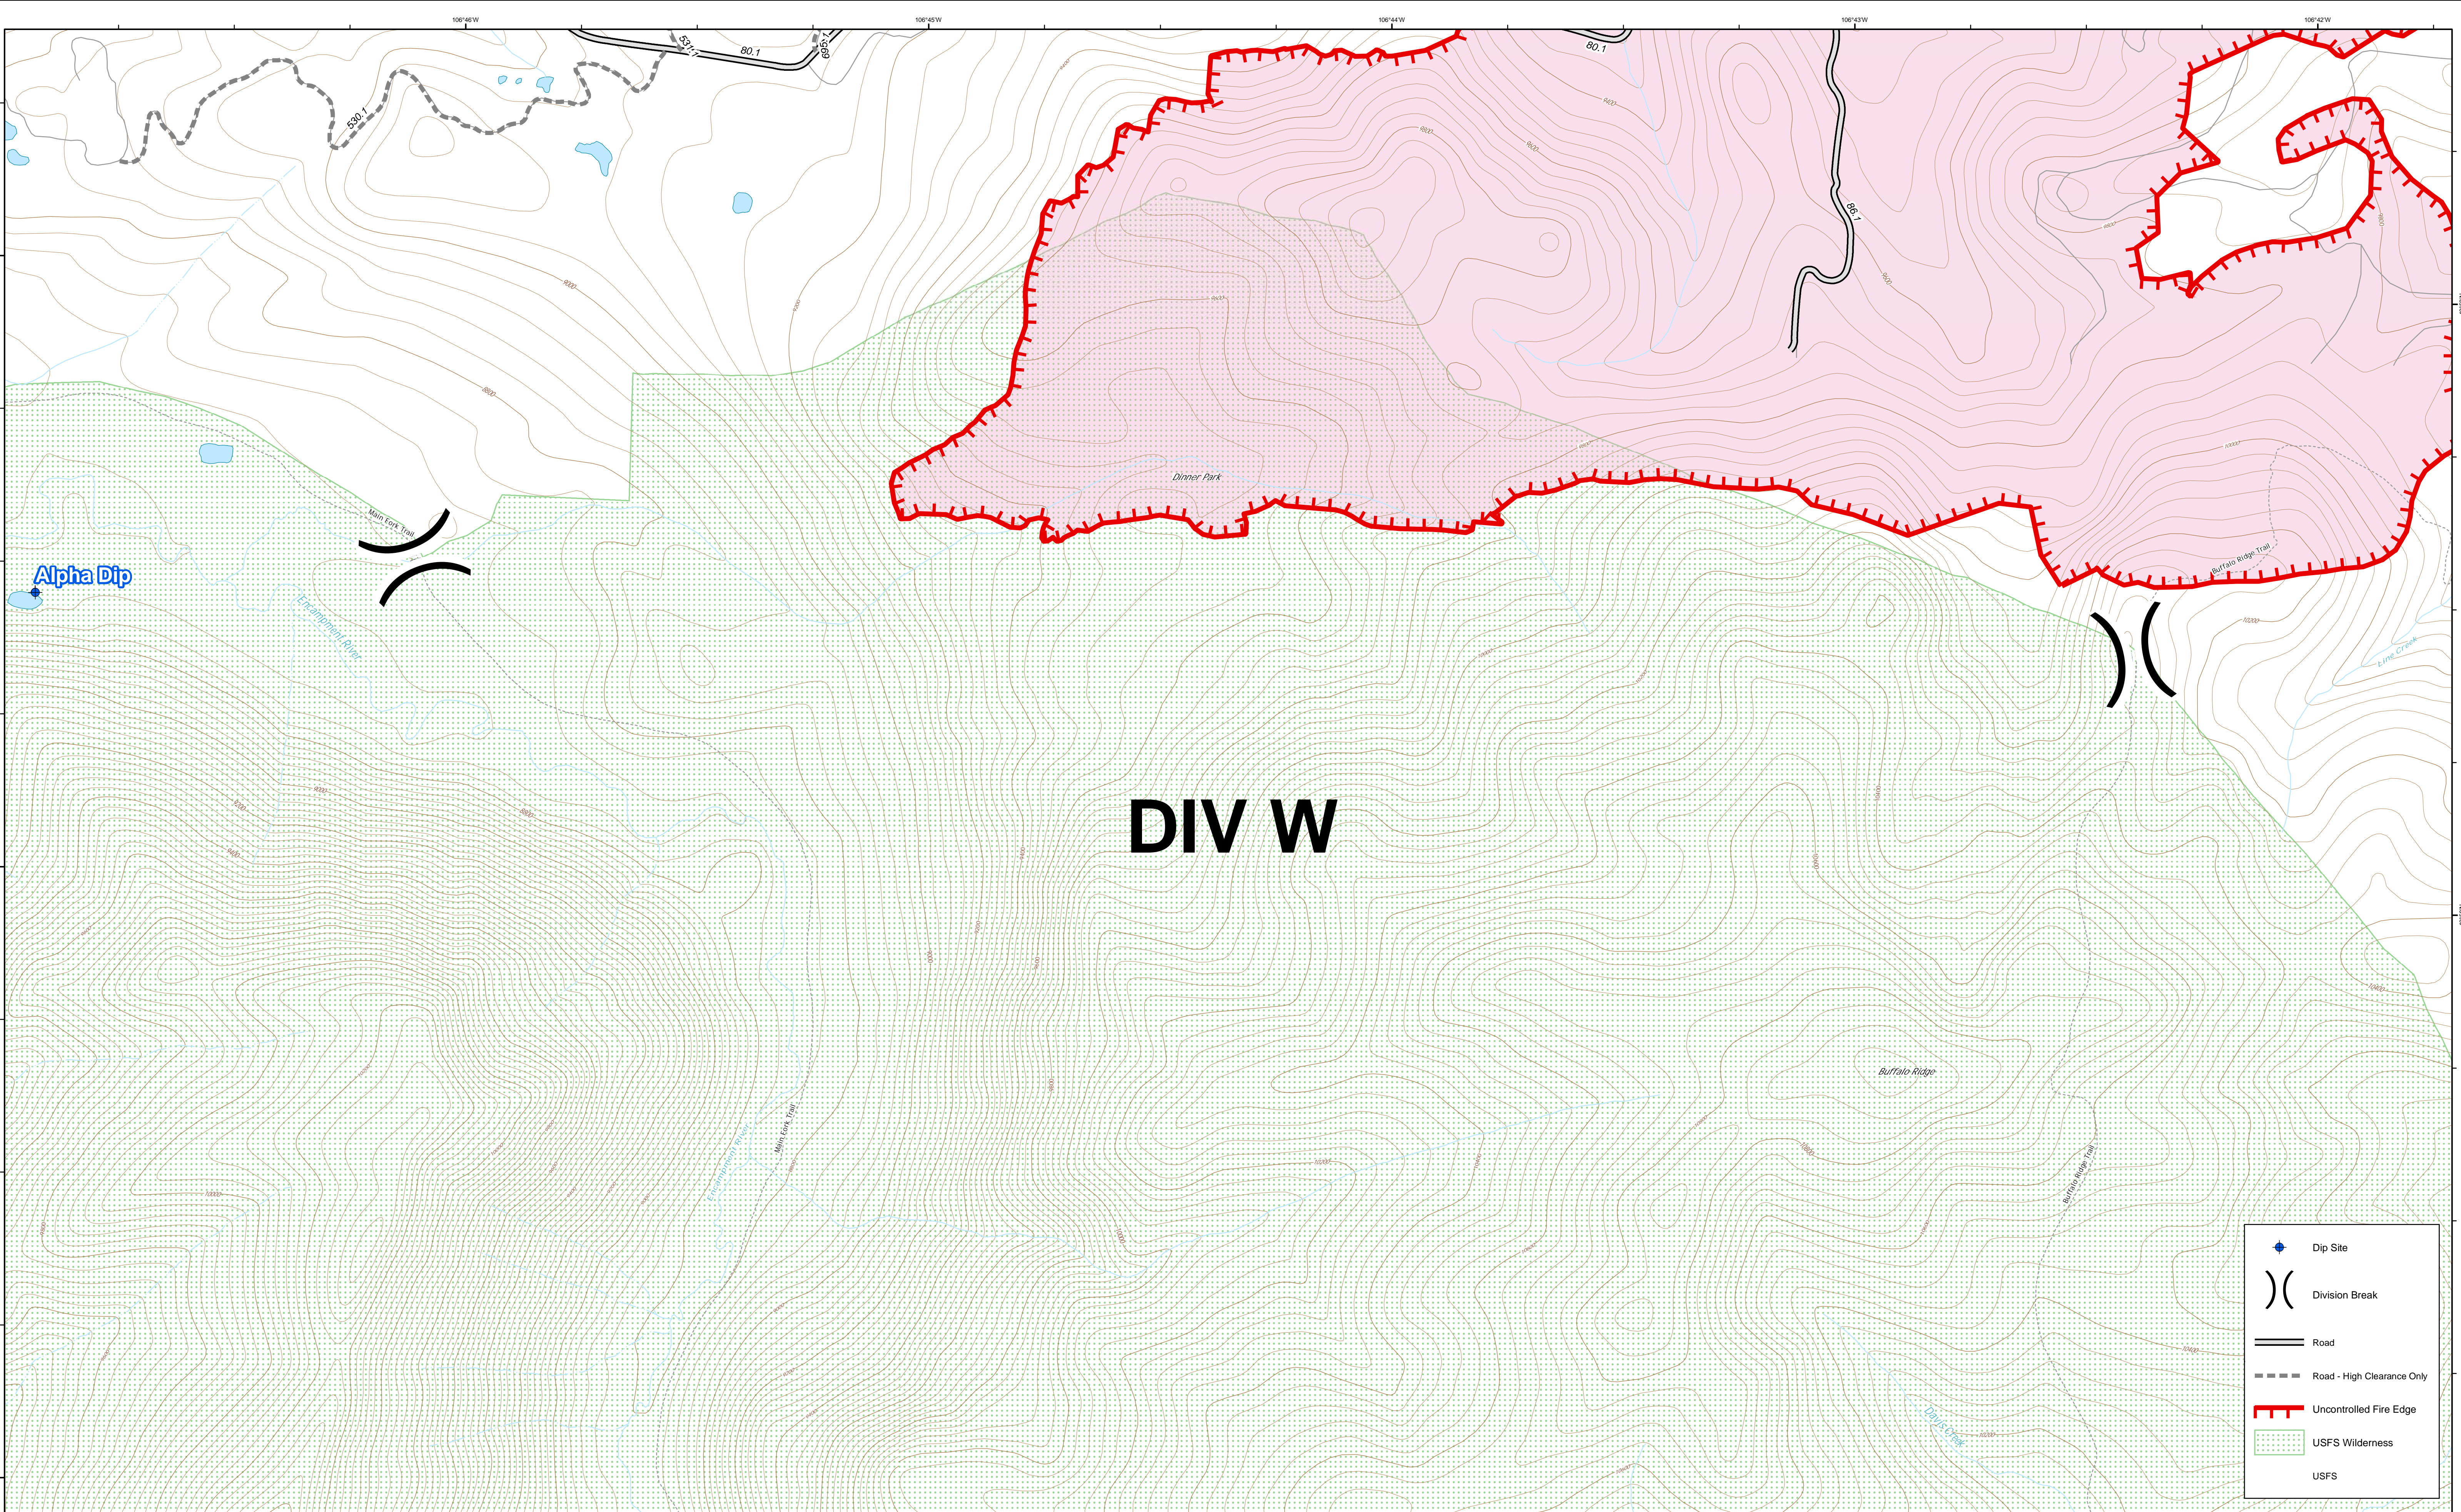

Ops Field Map - 9/24/2018 - 2248 hrs

DIV W

	Dip Site
	Division Break
	Road
	Road - High Clearance Only
	Uncontrolled Fire Edge
	USFS Wilderness
	USFS

RYAN FIRE - WY-MRF-598
September 25, 2018 - Day
Approx. 19,962 acres as of 9/24, 1800 hrs

DIV W

NAD 83 - UTM Zone 12
Synowiec
9/24/2018 - 2248 hrs