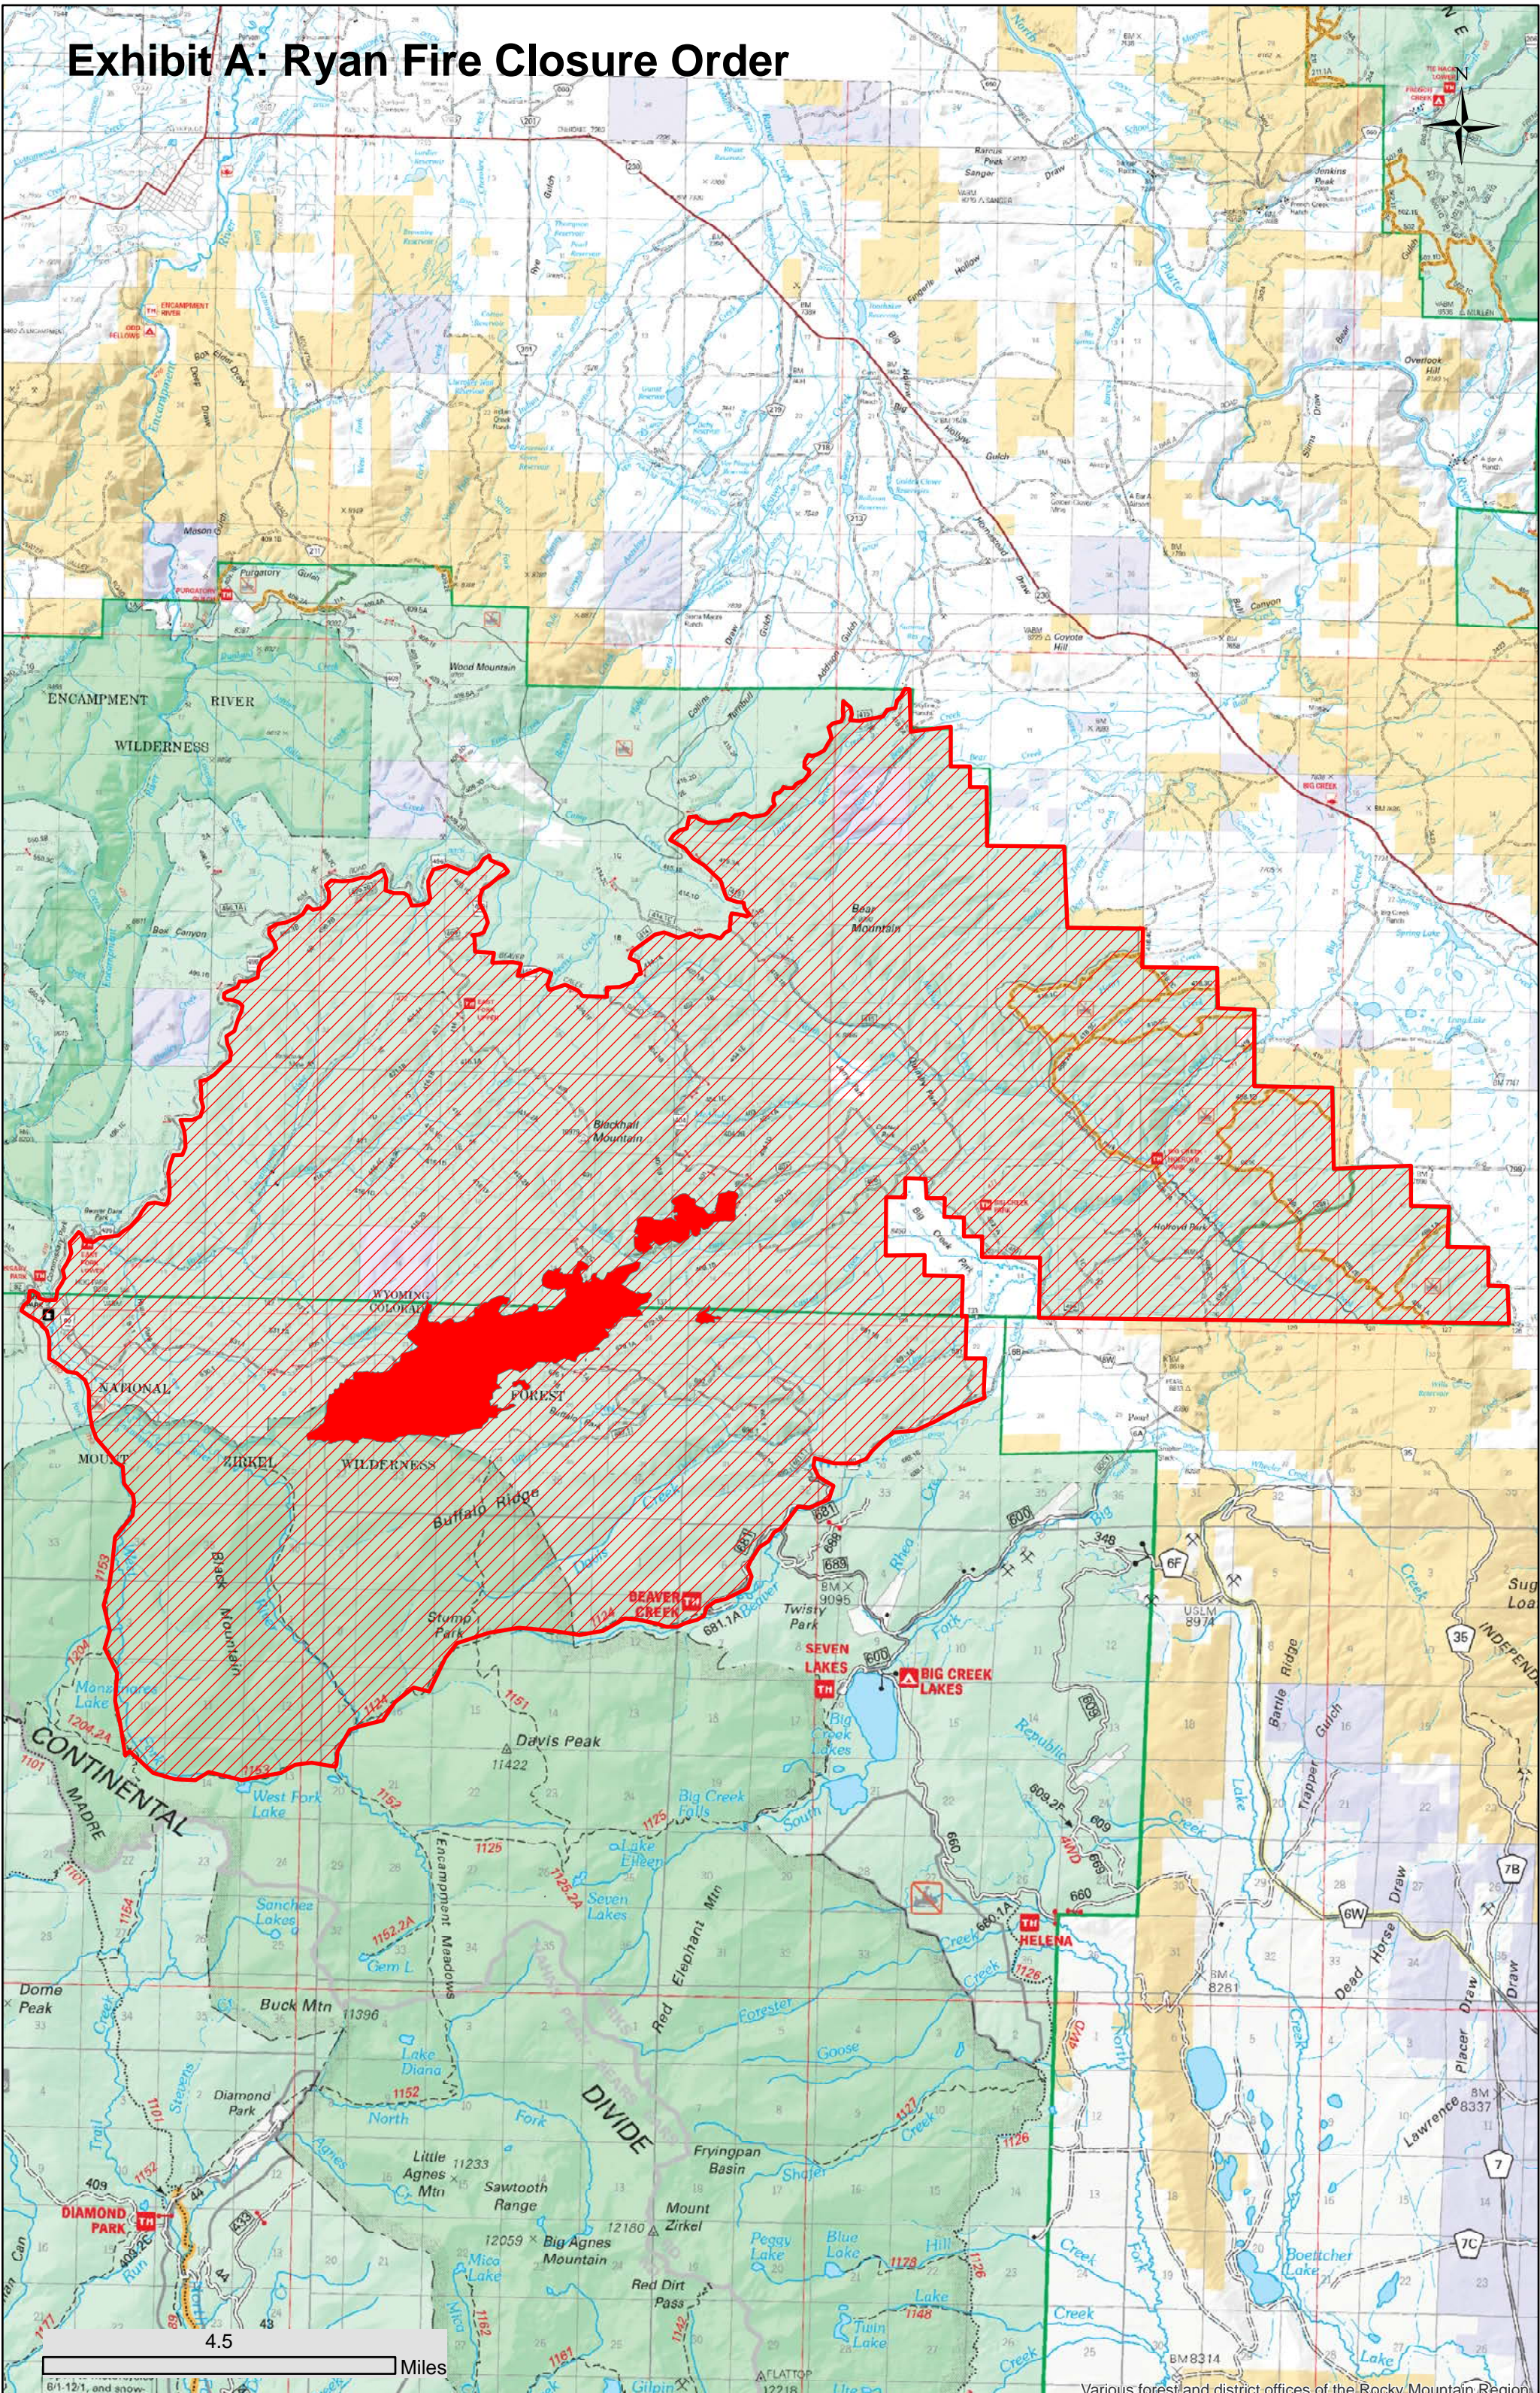

Exhibit A: Ryan Fire Closure Order

4.5 Miles