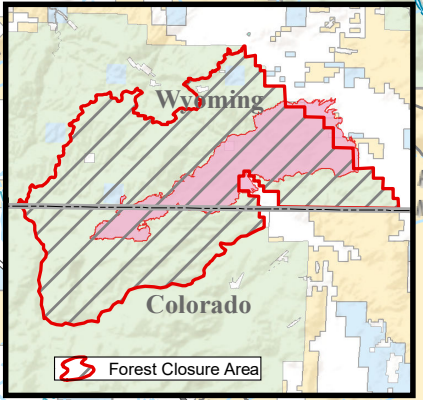

RYAN FIRE
WY-MRF-598
Public Information Map
September 25, 2018
 Approx. 19,962 acres
 as of 9/24 1800 hrs

- () Division Break
- Uncontrolled Fire Edge
- Completed Line
- Ryan Fire Perimeter
- Highway
- Roads
- Trails
- BLM
- PRI
- STA
- USFS
- WAT