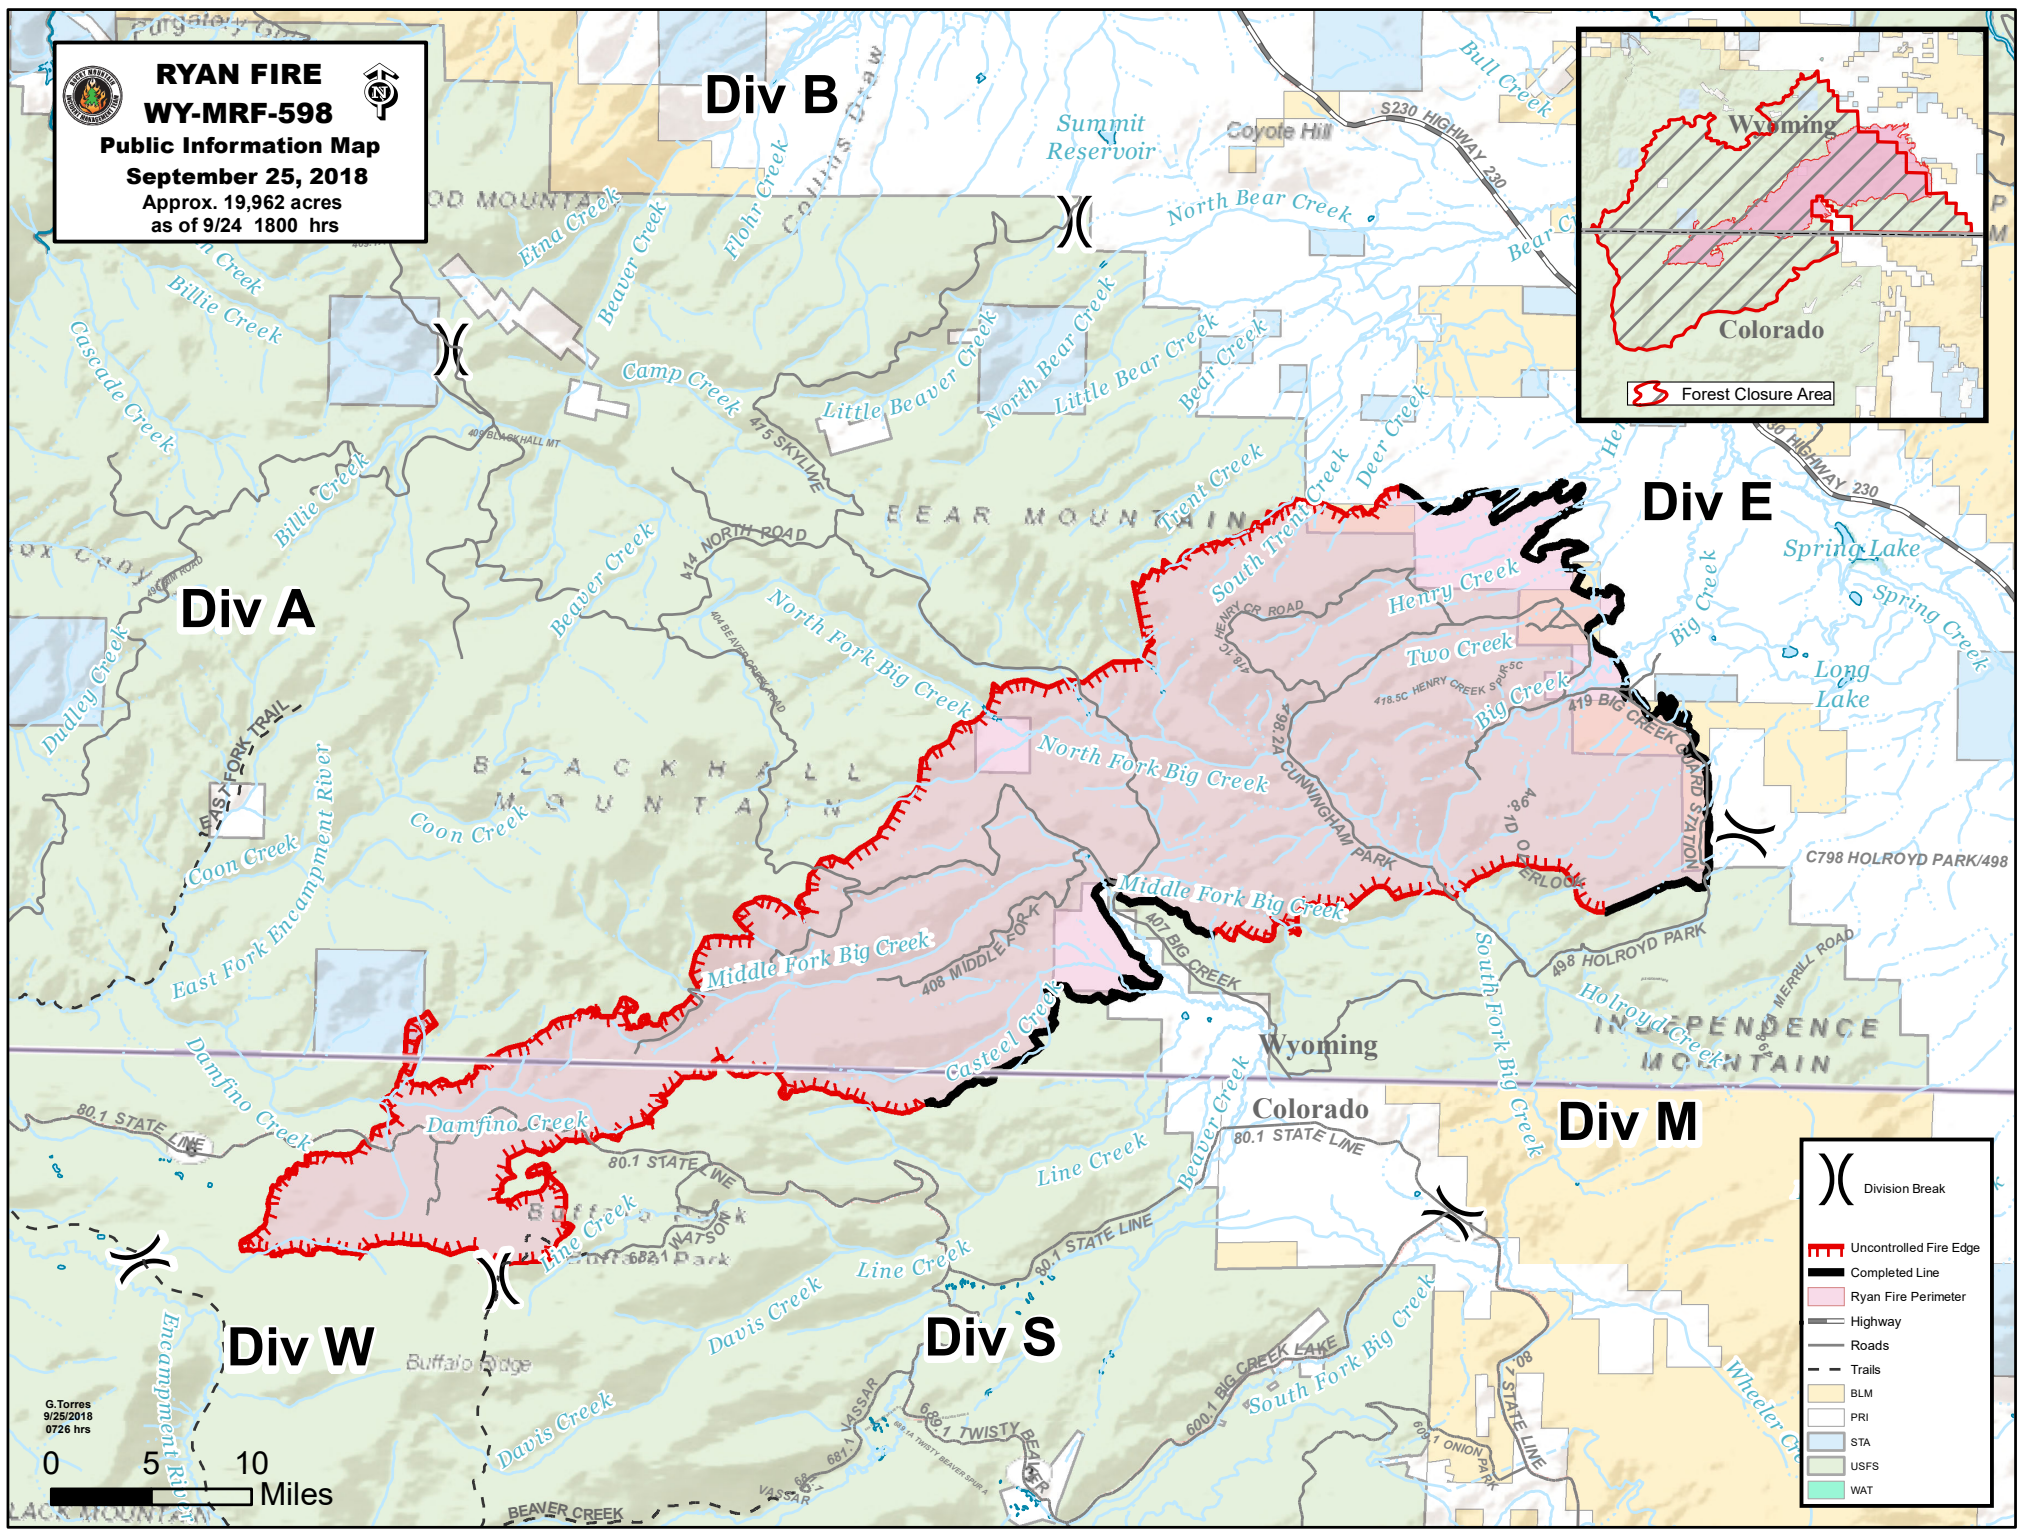

RYAN FIRE
WY-MRF-598
Public Information Map
September 25, 2018
 Approx. 19,962 acres
 as of 9/24 1800 hrs

- () Division Break
- Uncontrolled Fire Edge
- Completed Line
- Ryan Fire Perimeter
- Highway
- Roads
- Trails
- BLM
- PRI
- STA
- USFS
- WAT

G.Torres
 9/25/2018
 0726 hrs

0 5 10
 Miles