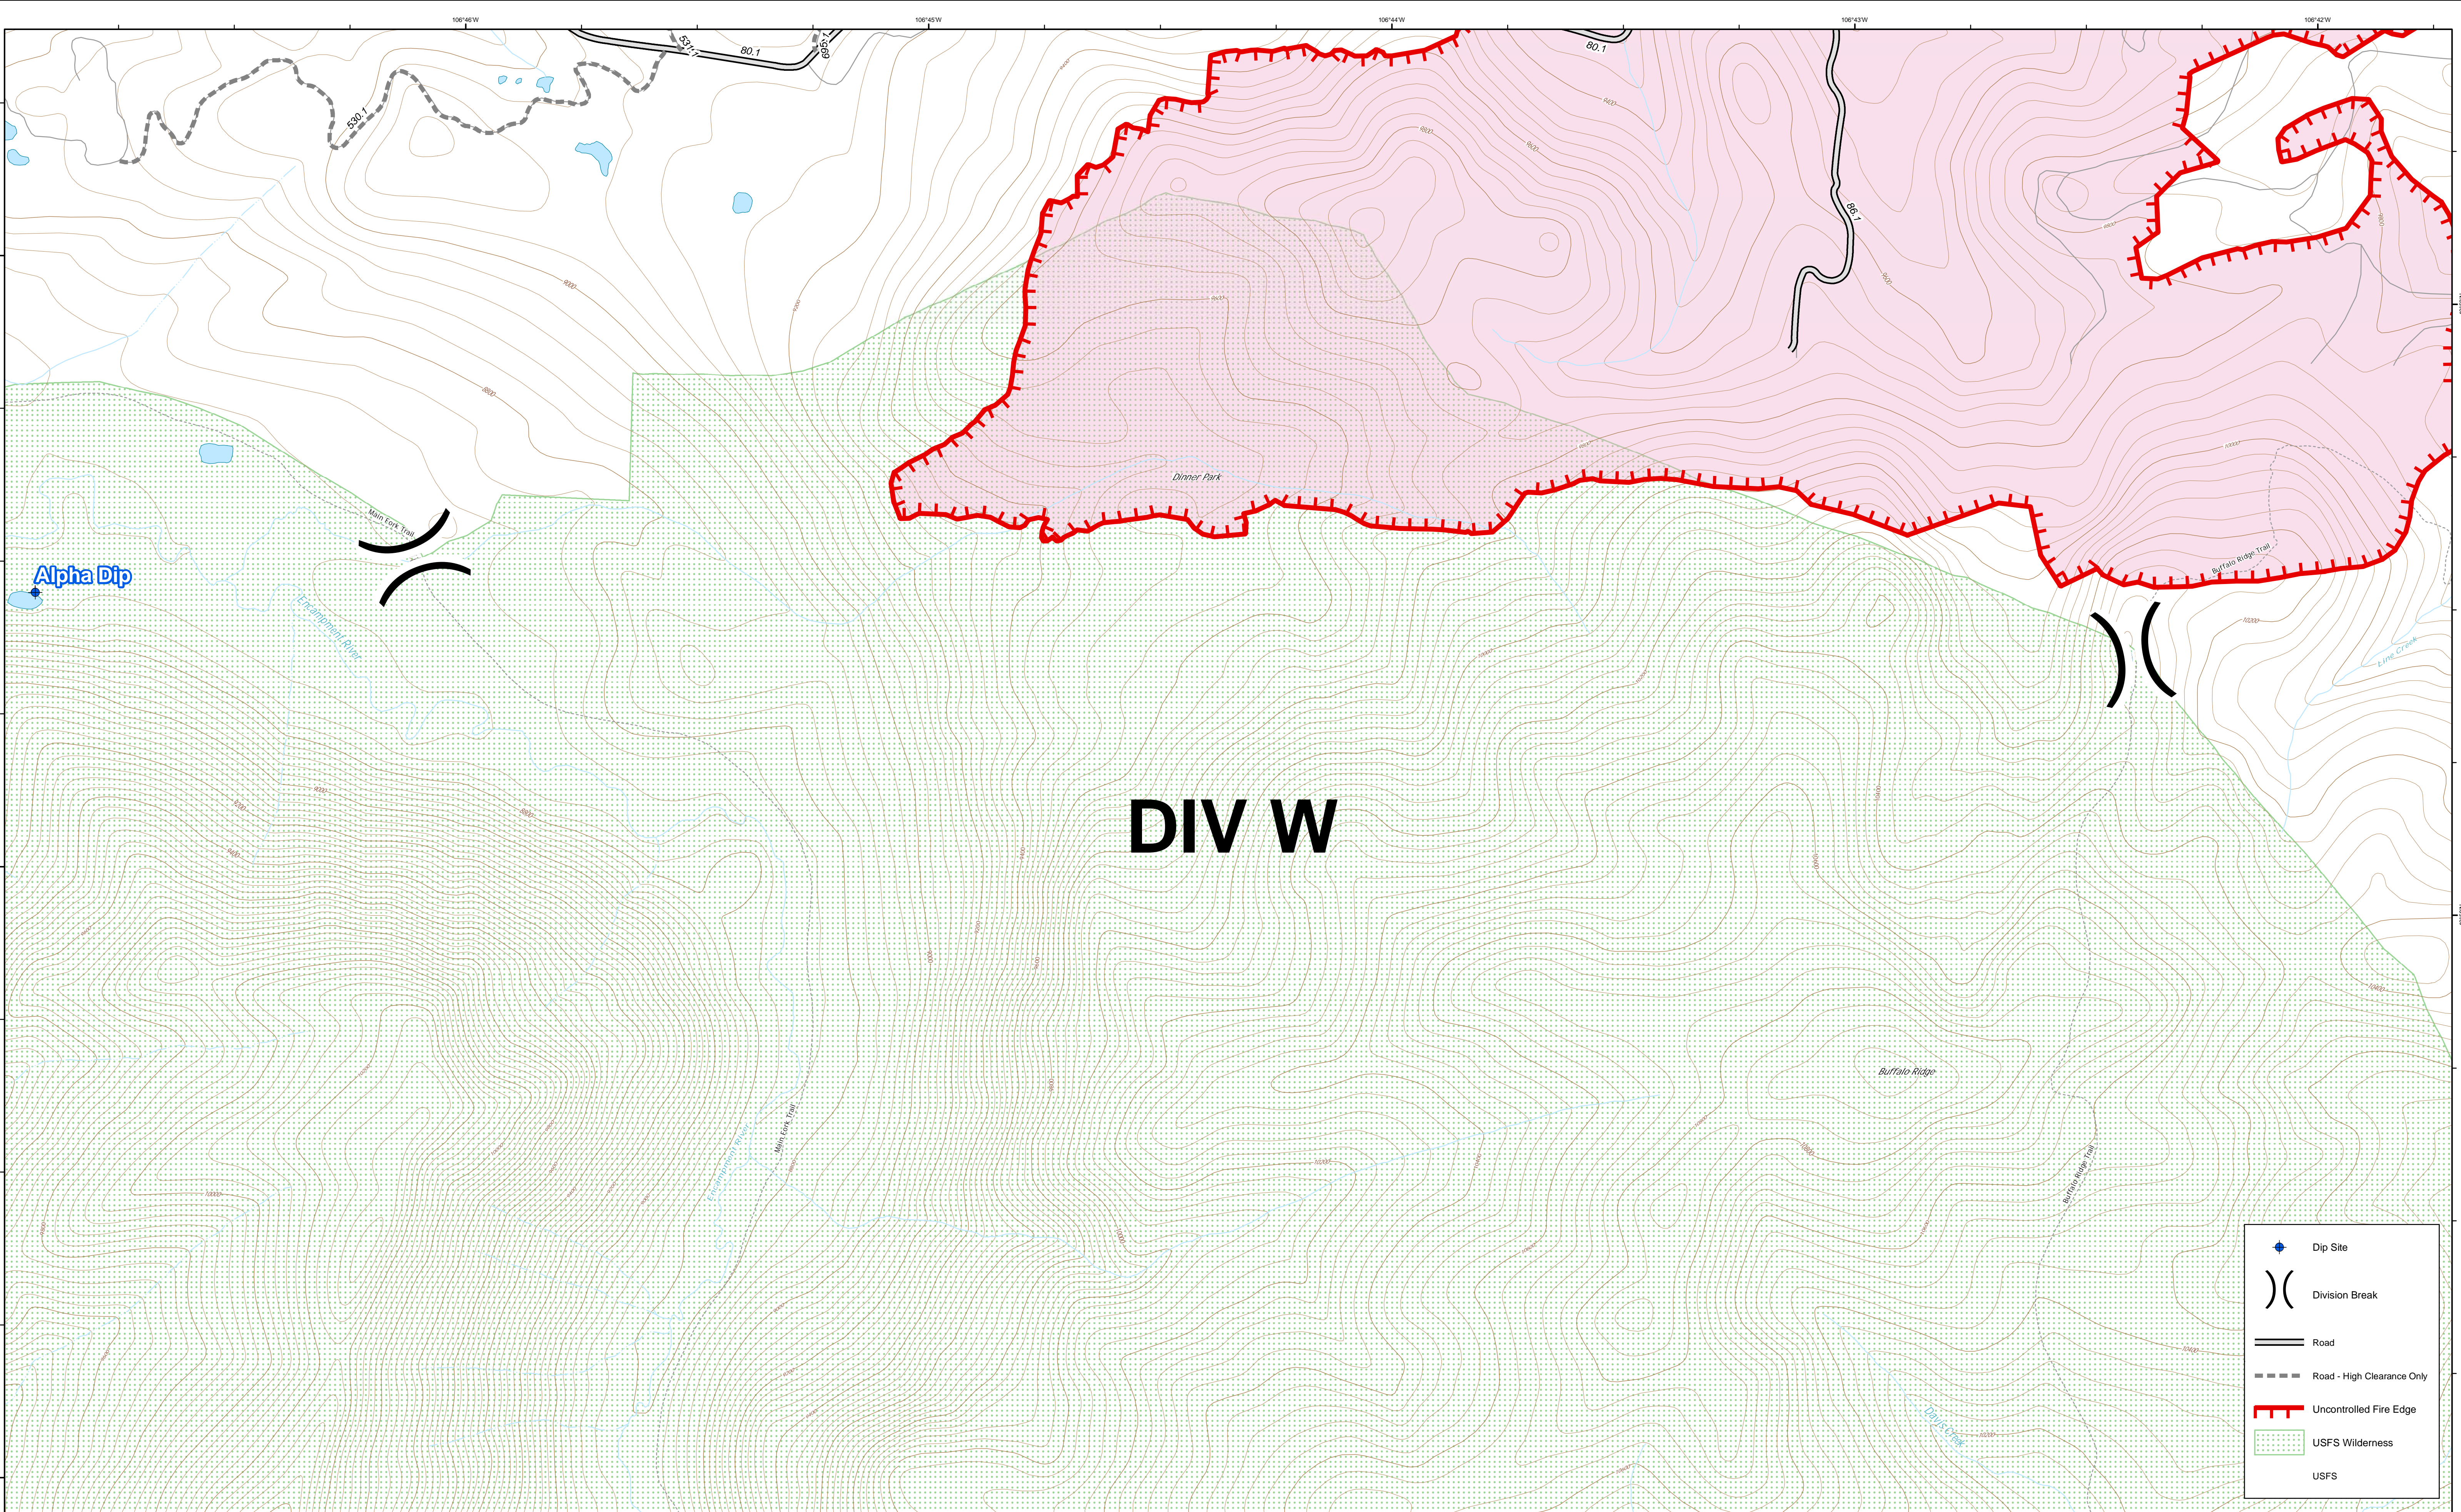

Ops Field Map - 9/25/2018 - 2237 hrs

DIV W

-  Dip Site
-  Division Break
-  Road
-  Road - High Clearance Only
-  Uncontrolled Fire Edge
-  USFS Wilderness
-  USFS

RYAN FIRE - WY-MRF-598
 September 26, 2018 - Day
 Approx. 21,032 acres as of 9/25, 1800 hrs

DIV W

NAD 83 - UTM Zone 12
 Synwicz
 9/25/2018 - 2237 hrs