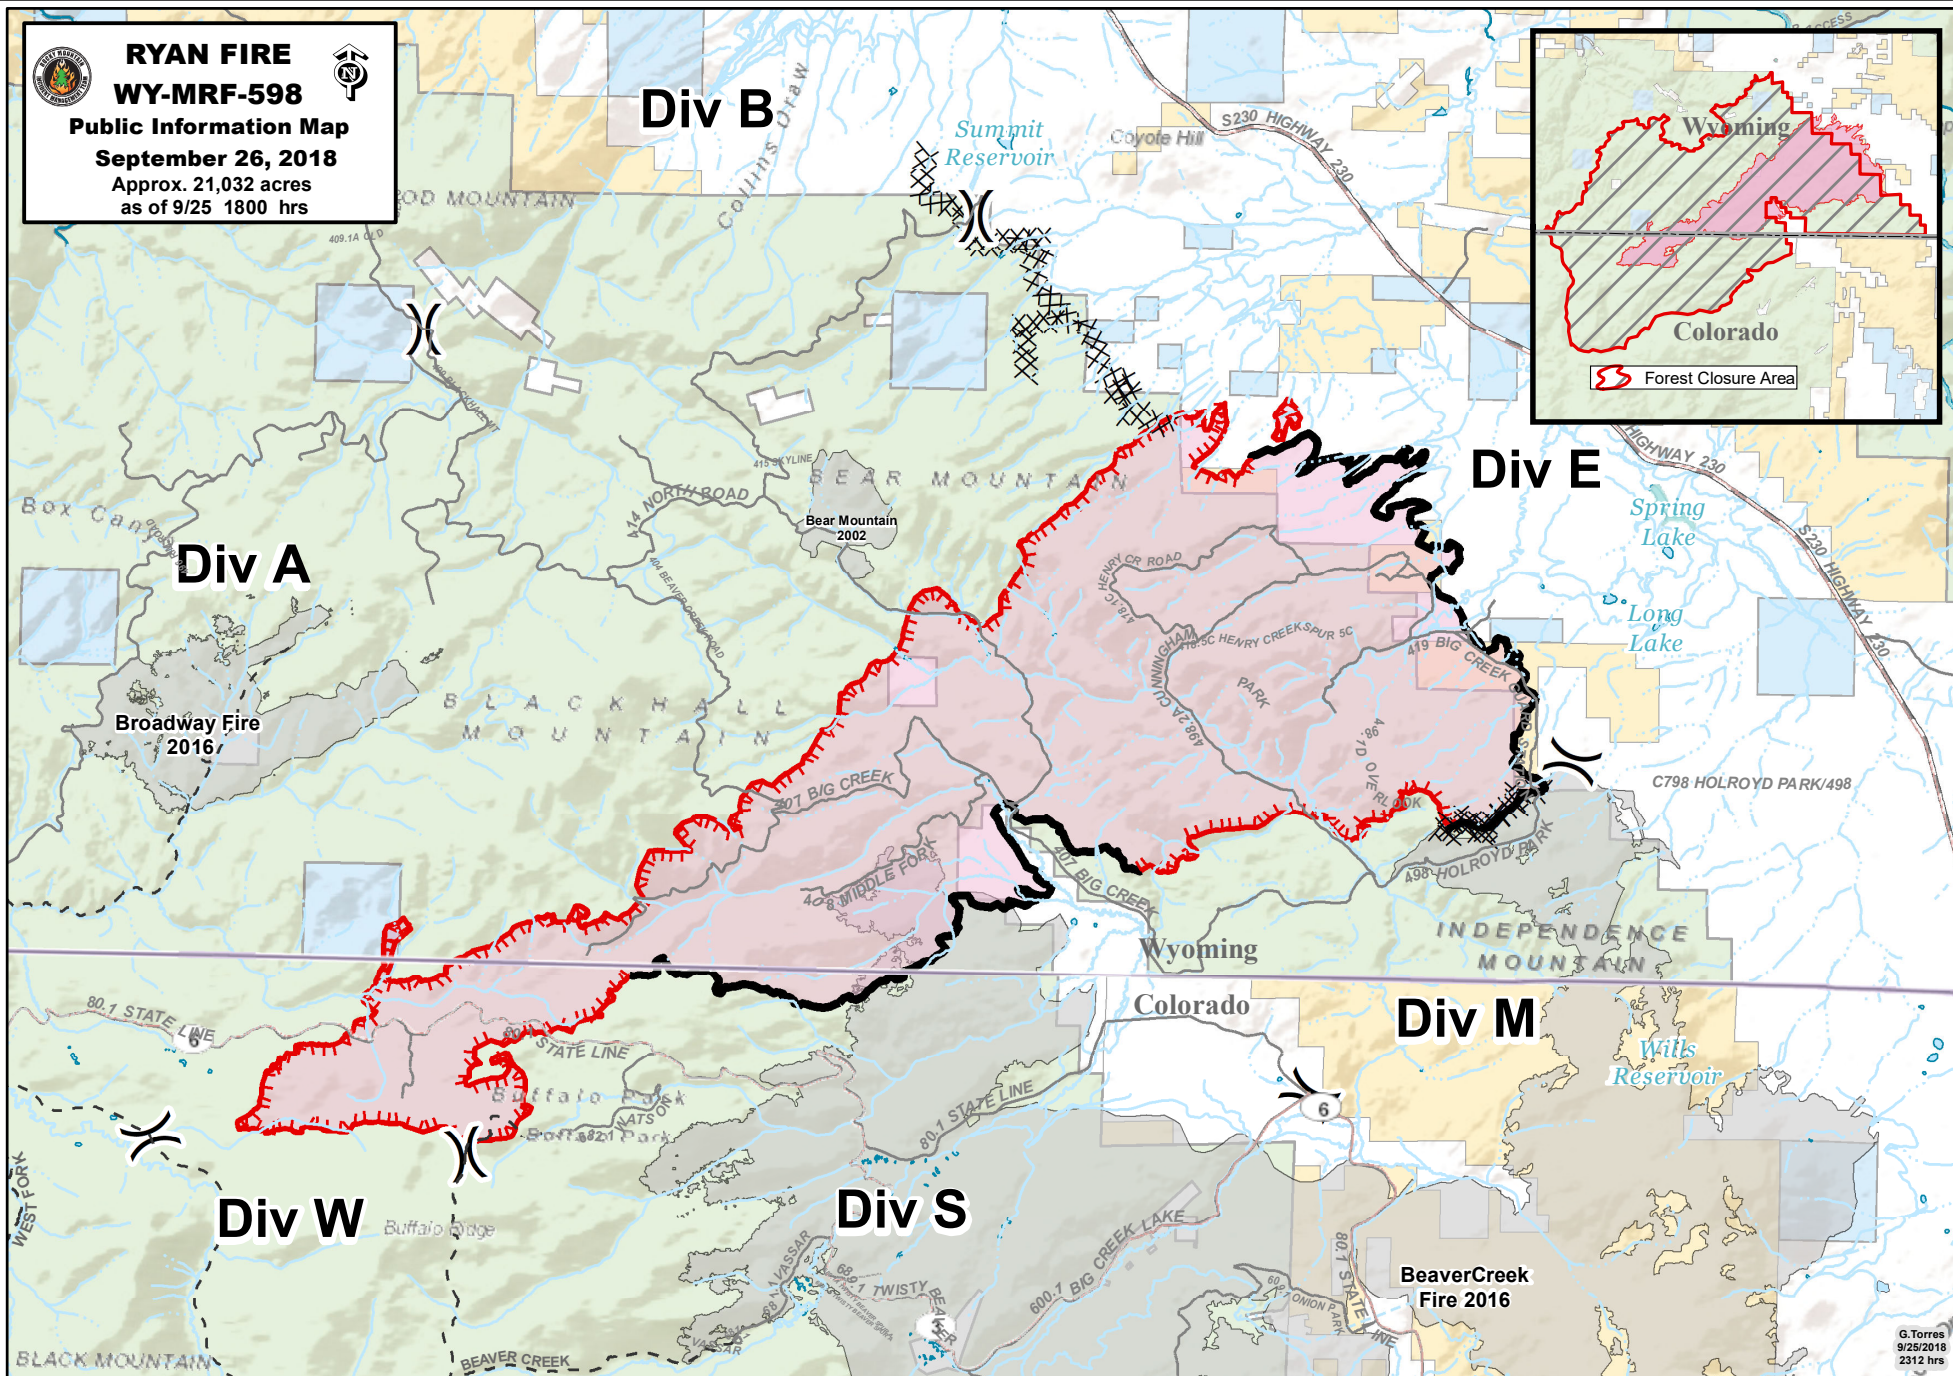

RYAN FIRE WY-MRF-598

Public Information Map

September 26, 2018

Approx. 21,032 acres
as of 9/25 1800 hrs

Div B

Div A

Div E

Div W

Div S

Div M

Forest Closure Area

Division Break

Uncontrolled Fire Edge

Completed Line

Completed Dozer Line

Ryan Fire Perimeter

Fire History

BLM

STA

WAT

USFS

Highway

Roads

G.Torres
9/25/2018
2312 hrs