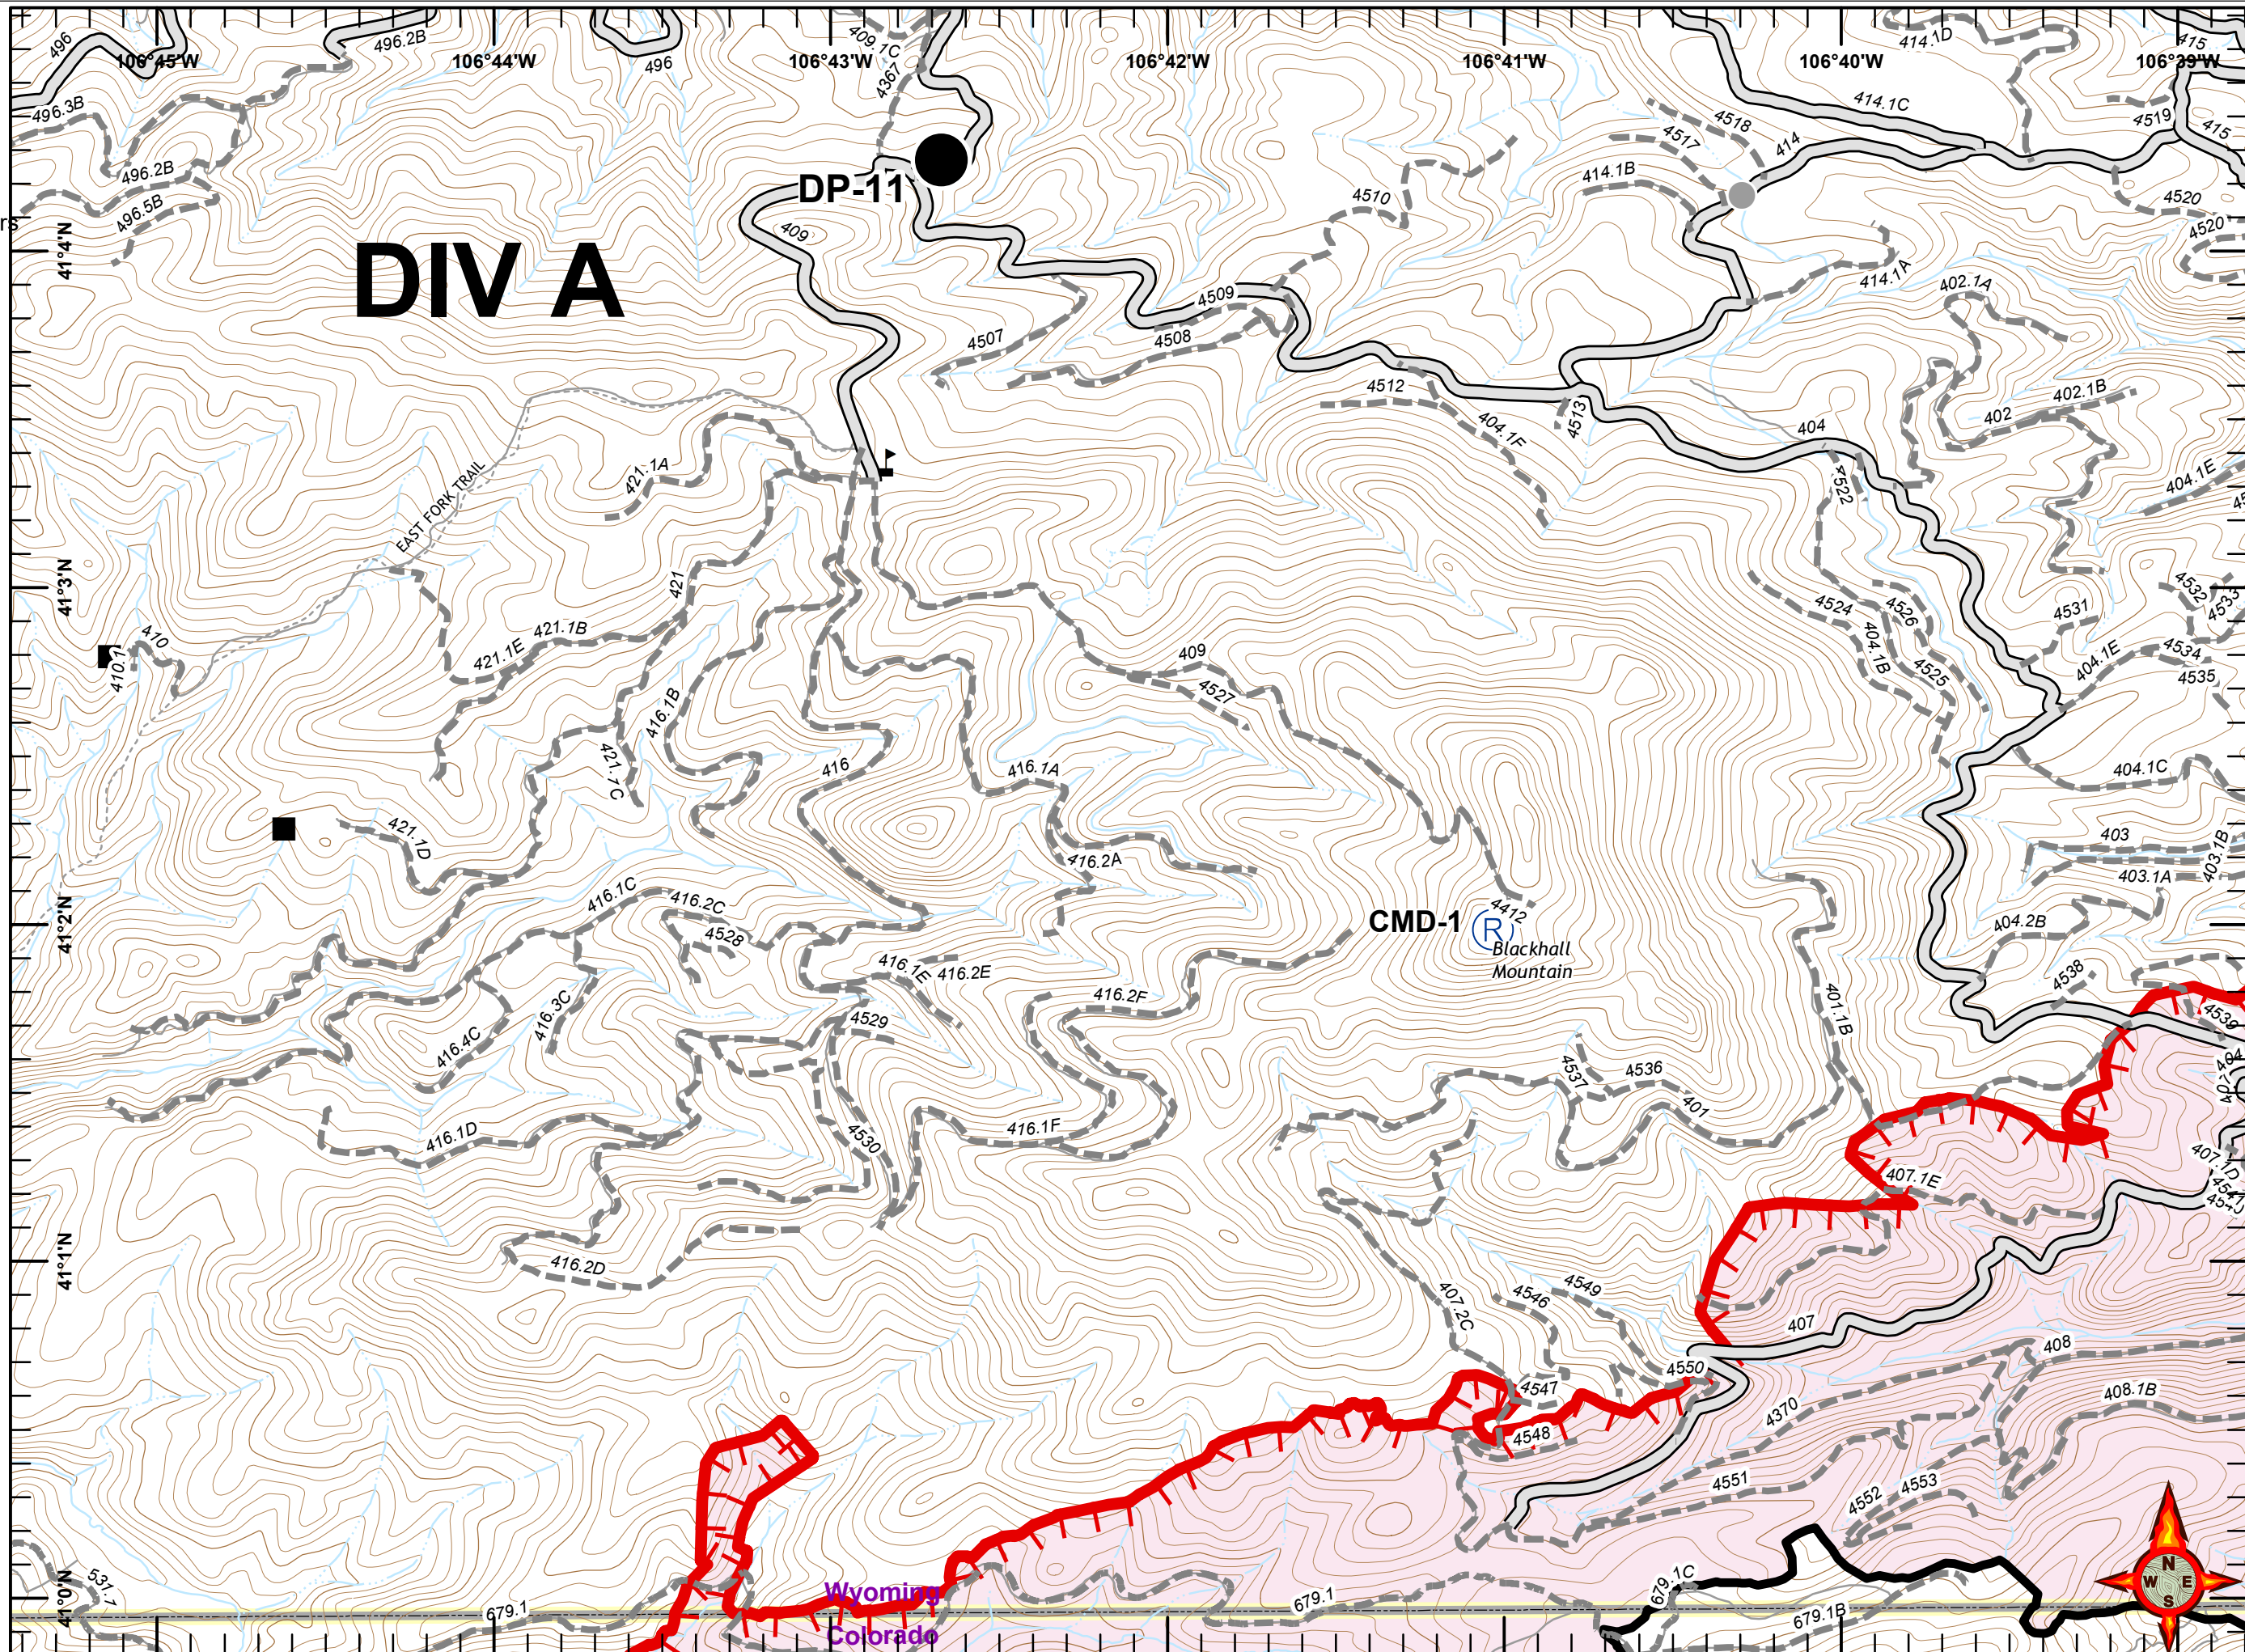

RYAN FIRE IAP Map

WY-MRF-598

Sept. 27, 2018 - Day

21,085 acres as of 9/25, 16300 hrs

Page 4 of 9

- Structure
- ▬ Uncontrolled Fire Edge
- ▬ Completed Line
- ▬ Road
- ▬ Road - High Clearance
- Drop Point
- Ⓡ Repeater
- ♣ Value at Risk

0 0.25 0.5 Miles

NAD 83
UTM Zone 12

Synowic
9/26/2018
2246