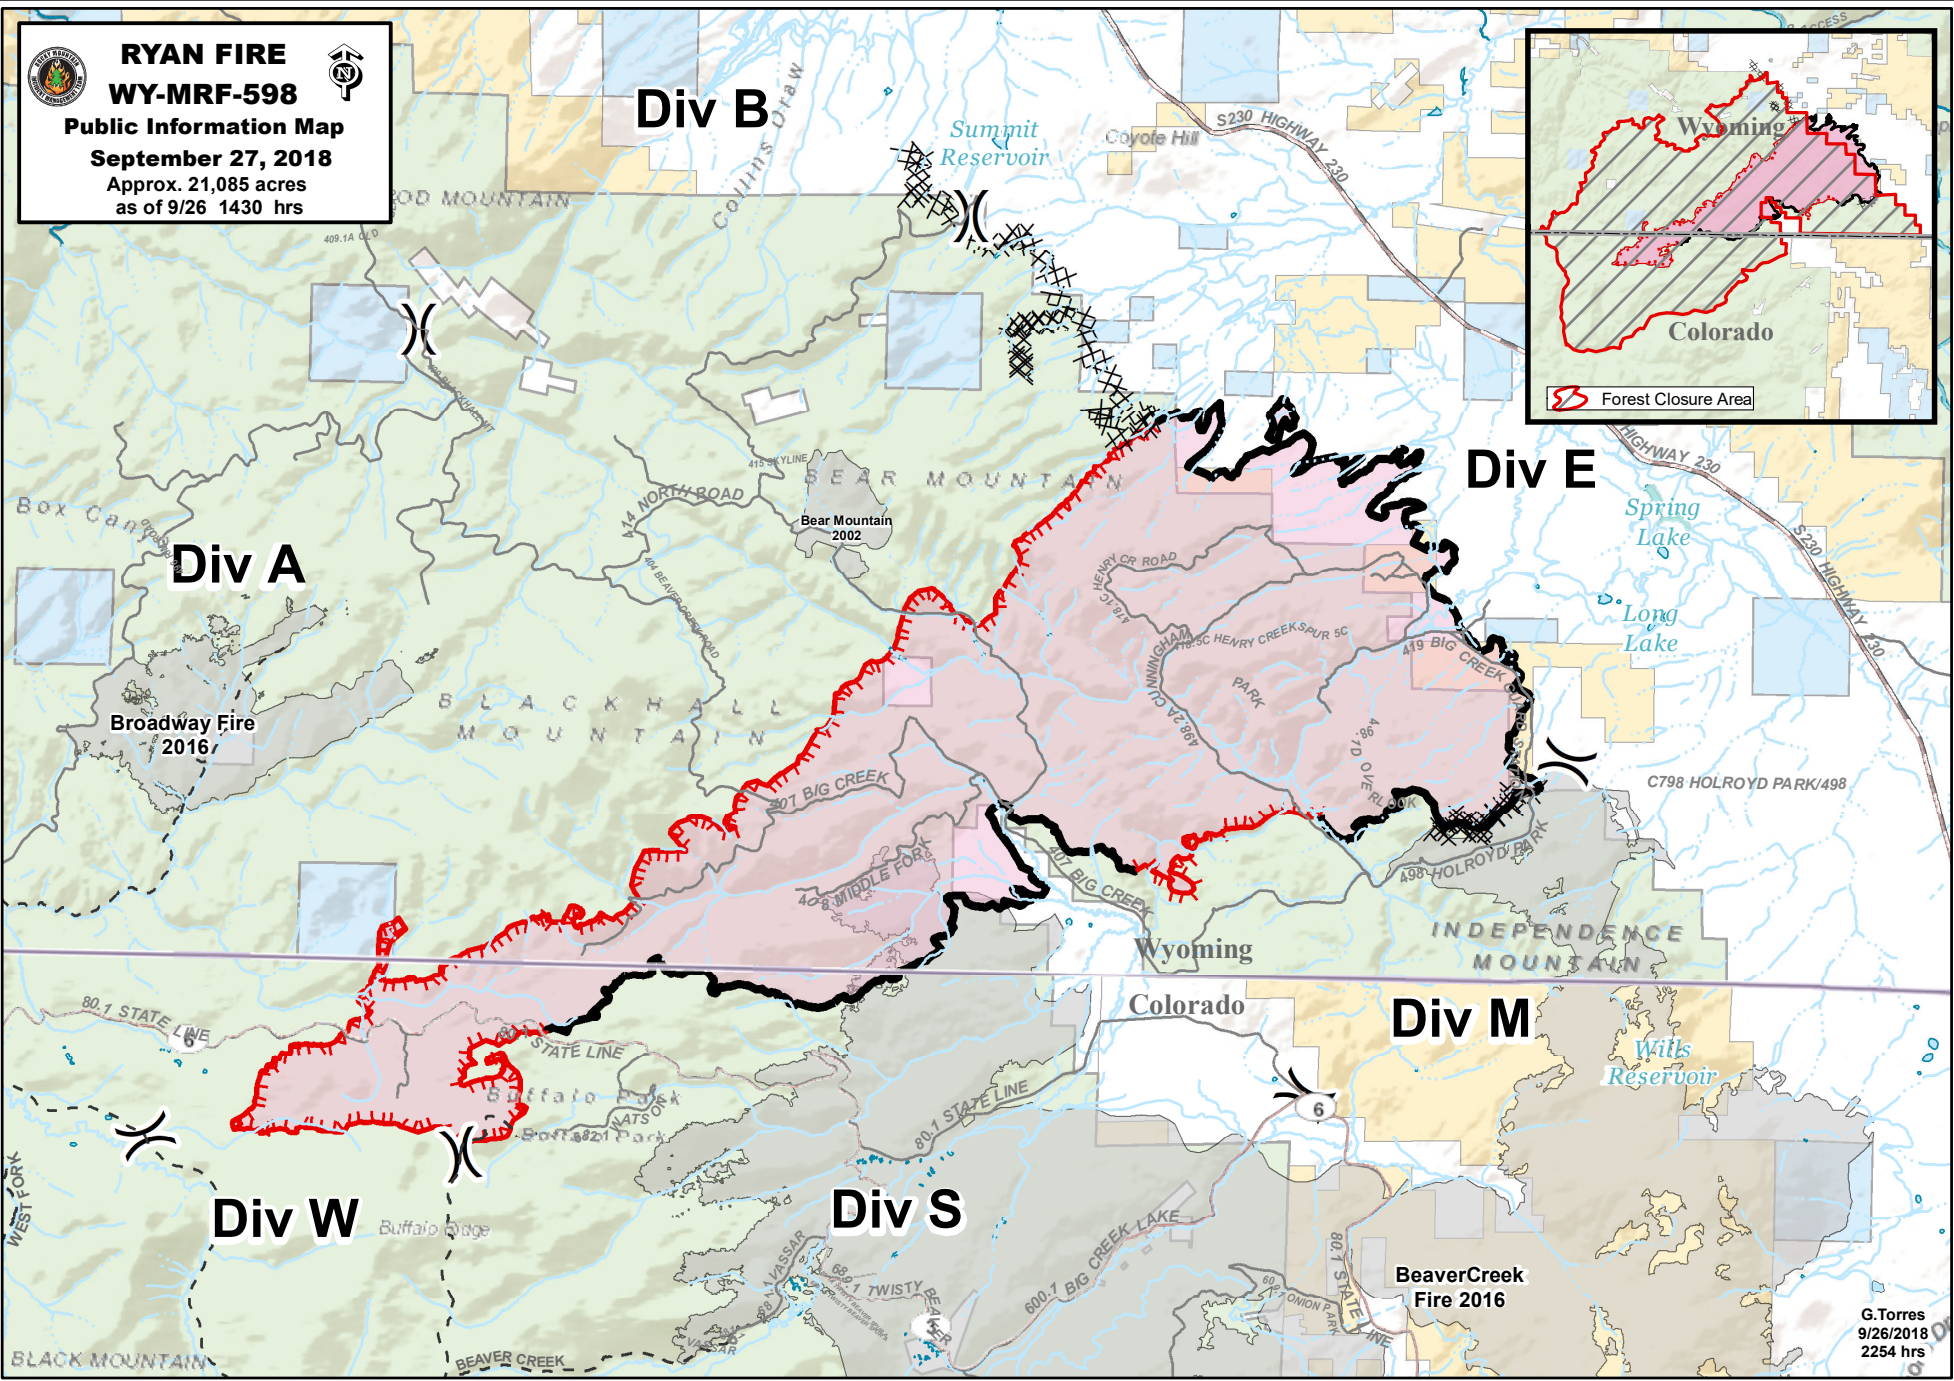

RYAN FIRE WY-MRF-598

Public Information Map
September 27, 2018
Approx. 21,085 acres
as of 9/26 1430 hrs

Div B

Div A

Div E

Div W

Div S

Div M

Forest Closure Area

- () Division Break
- Uncontrolled Fire Edge
- Completed Line
- Completed Dozer Line
- - Trails
- Ryan Fire Perimeter
- BLM
- STA
- WAT
- Fire History
- PRI
- USFS
- Highway
- Roads

G.Torres
9/26/2018
2254 hrs