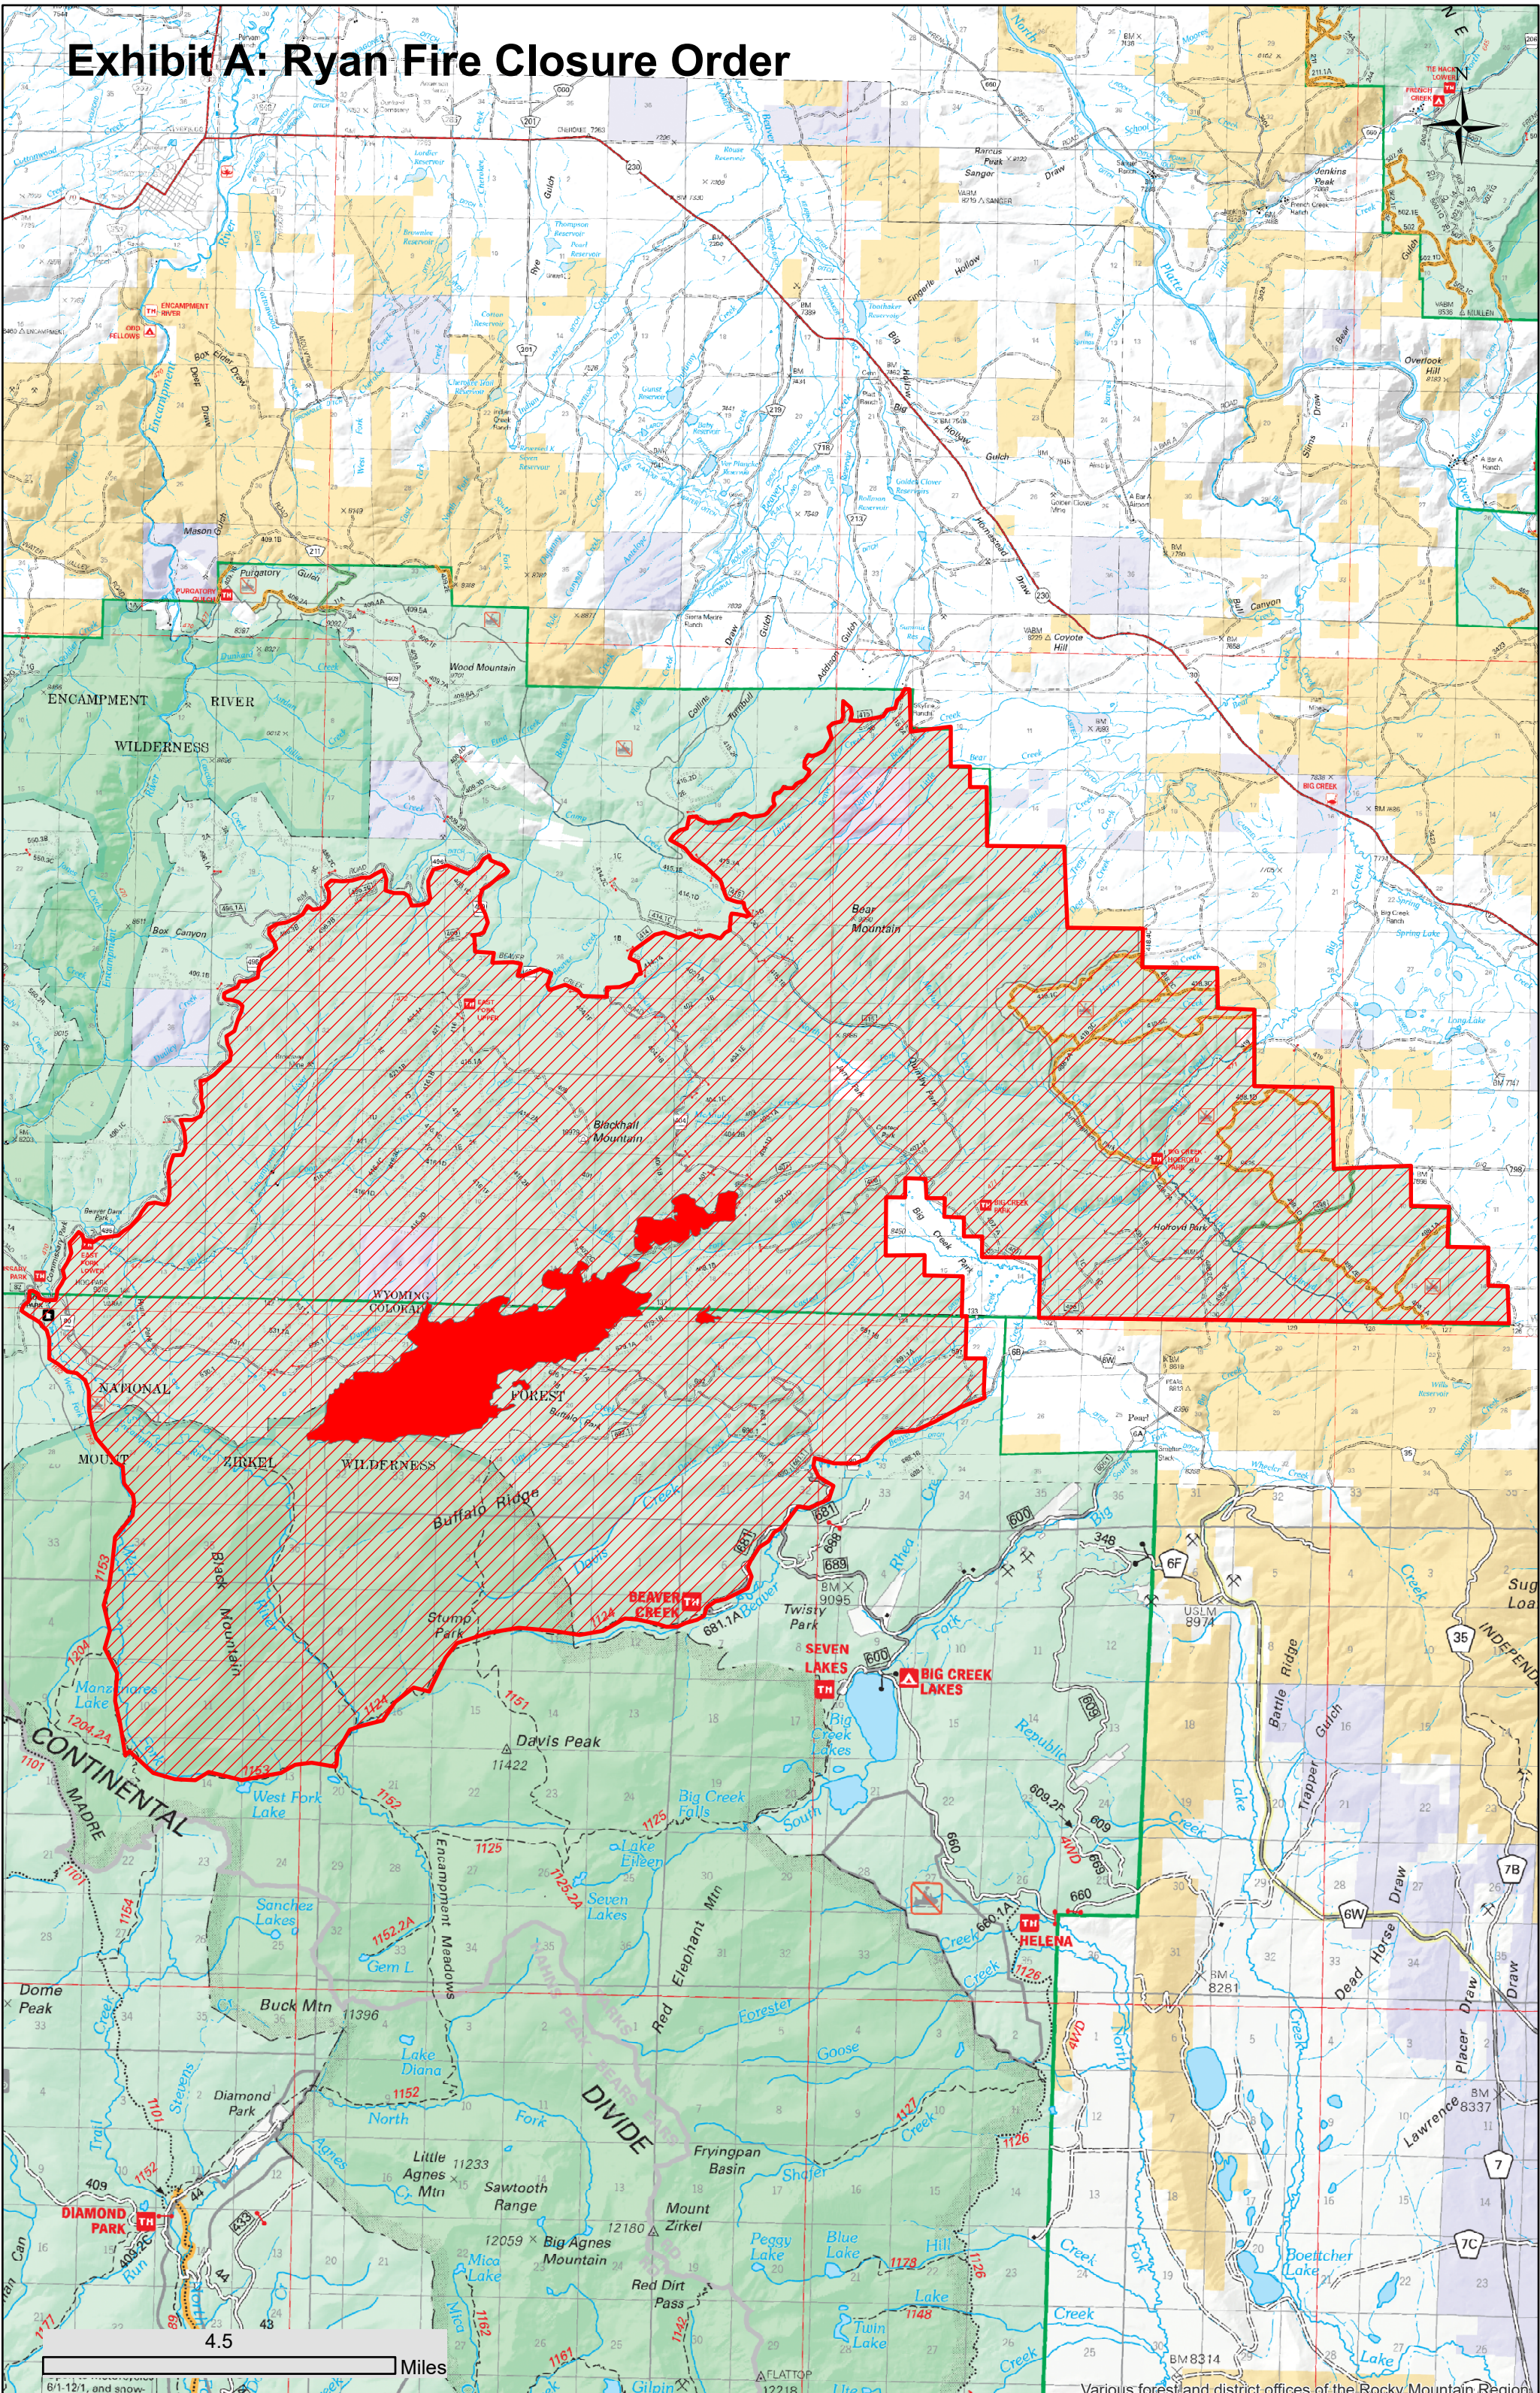

Exhibit A: Ryan Fire Closure Order

4.5 Miles

Various forest and district offices of the Rocky Mountain Region