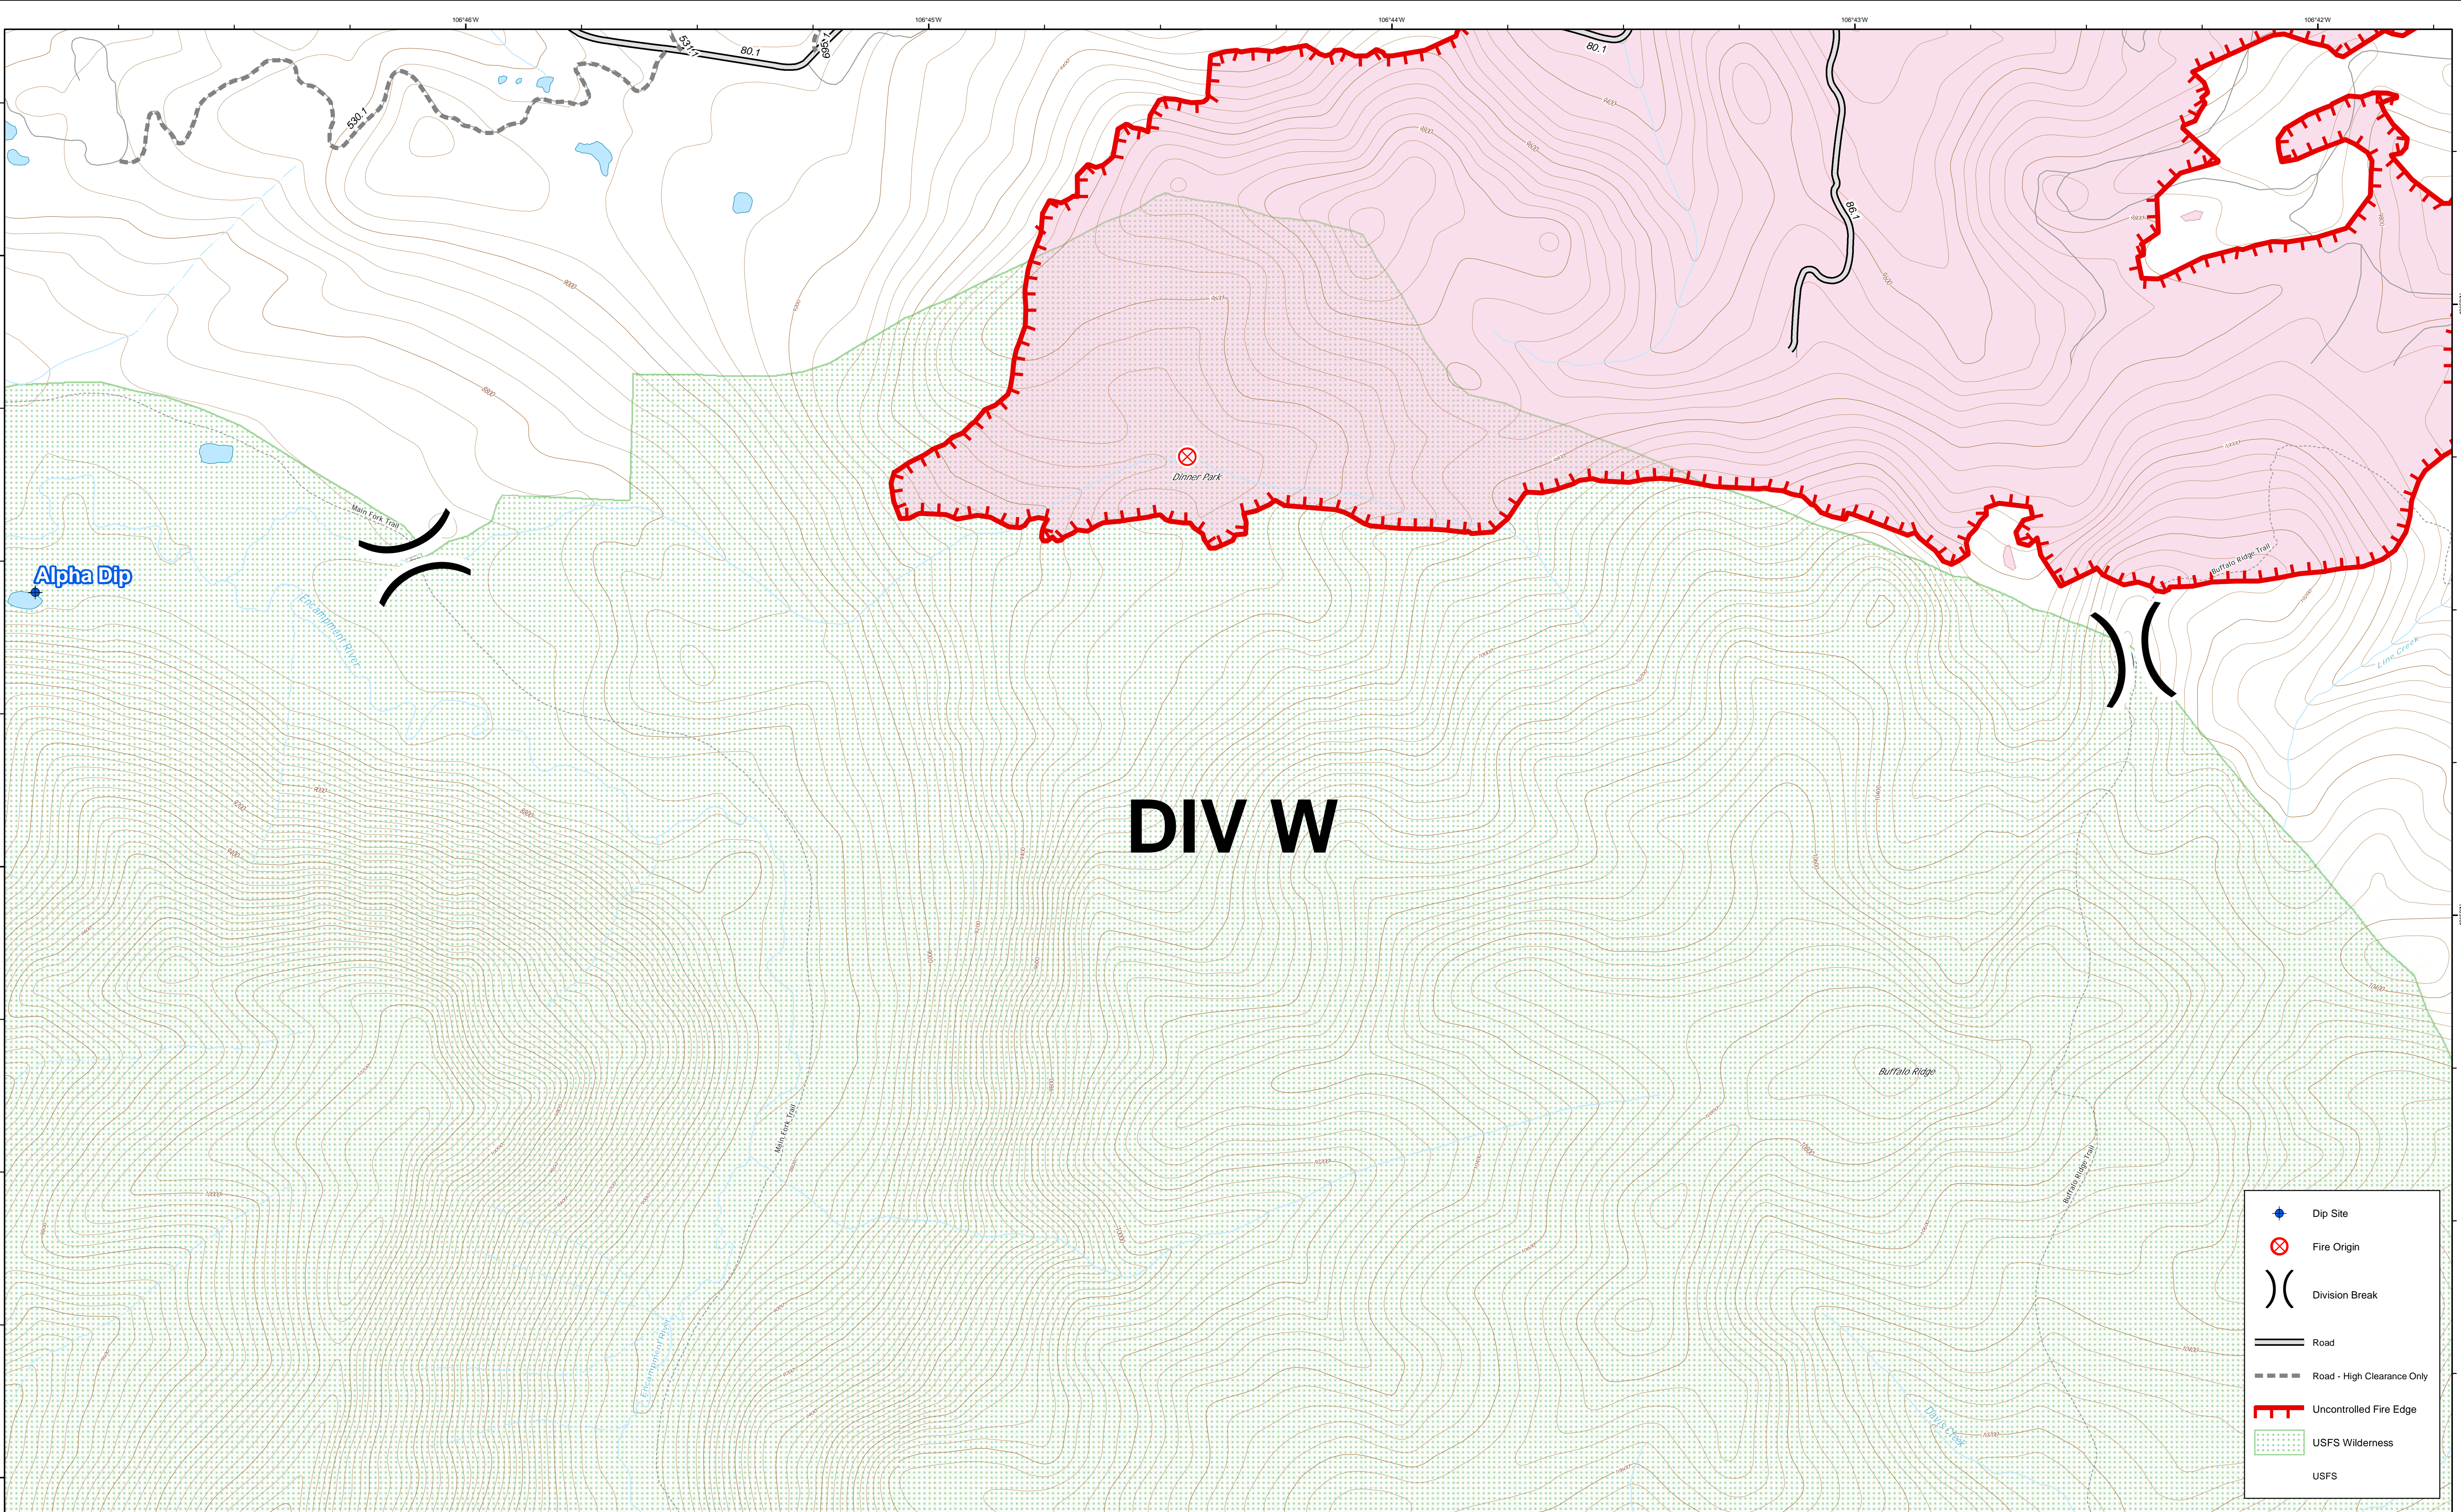

Ops Field Map - 9/27/2018 - 2204 hrs

DIV W

- Dip Site
- Fire Origin
- Division Break
- Road
- Road - High Clearance Only
- Uncontrolled Fire Edge
- USFS Wilderness
- USFS

RYAN FIRE - WY-MRF-598
 September 28, 2018 - Day
 Approx. 21,631 acres as of 9/27, 1800 hrs

DIV W

NAD 83 - UTM Zone 12
 Ruszkowski
 9/27/2018 - 2204 hrs