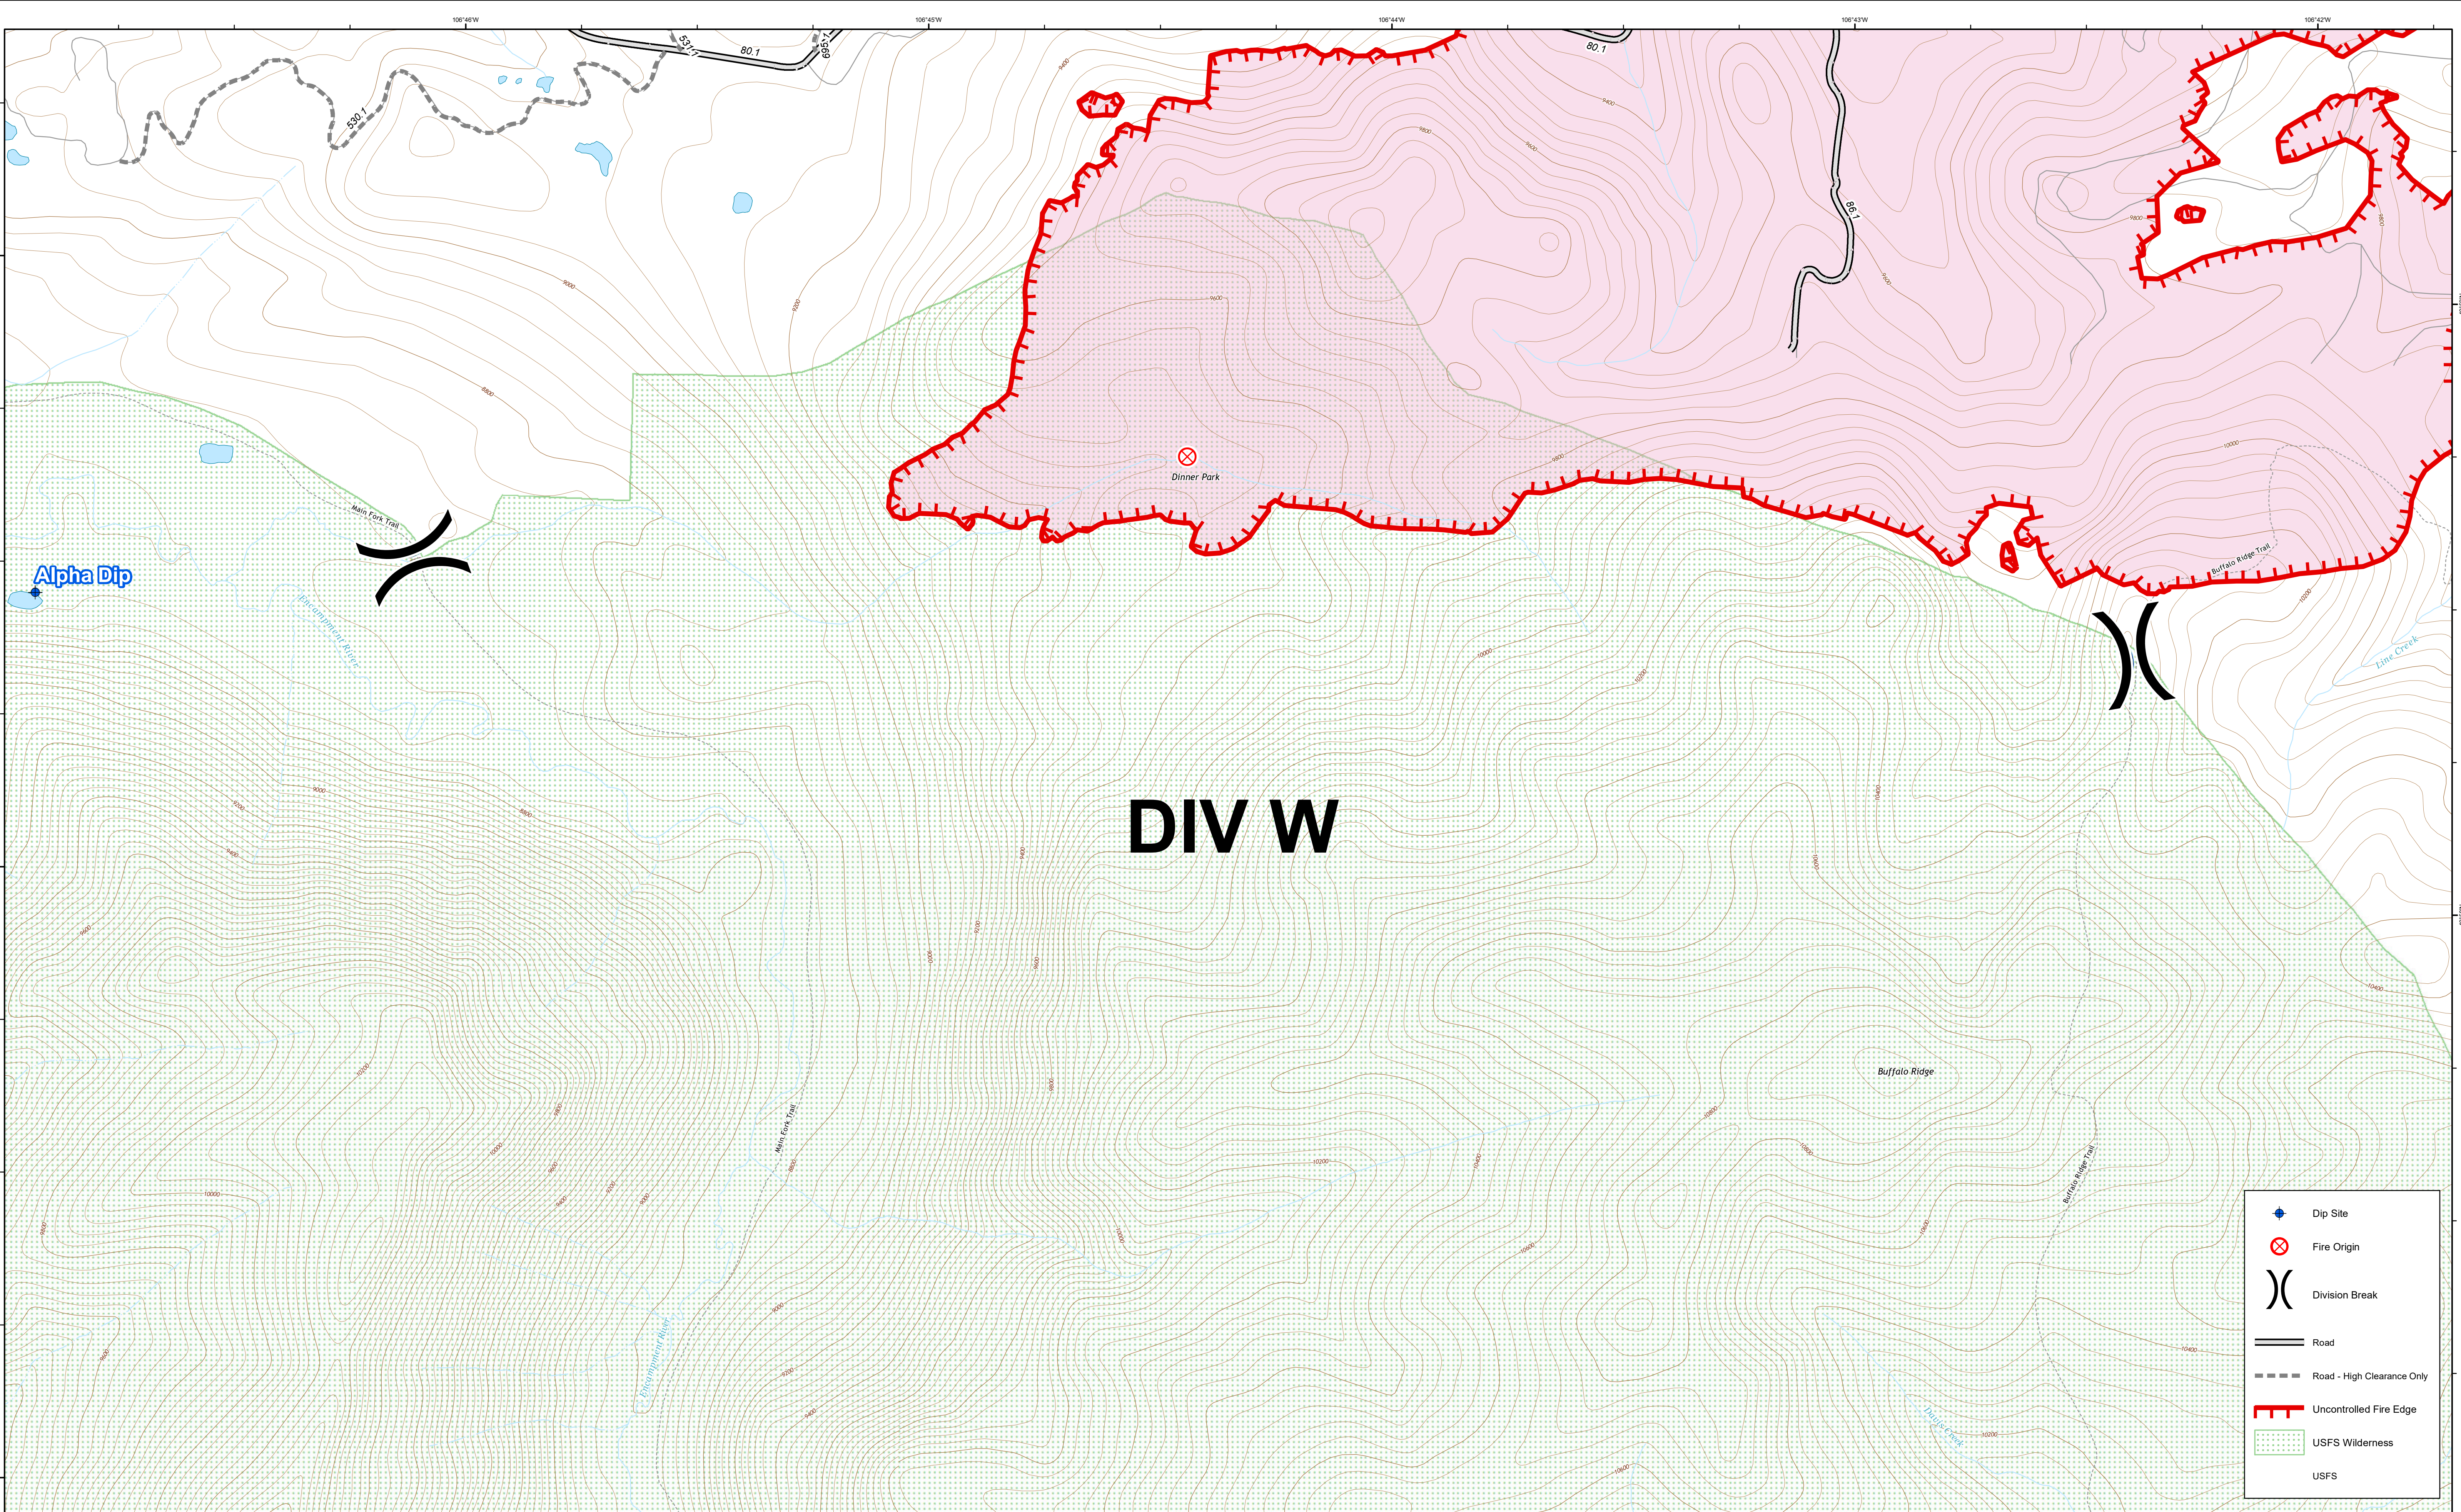

Ops Field Map - 9/28/2018 - 2222 hrs

DIV W

	Dip Site
	Fire Origin
	Division Break
	Road
	Road - High Clearance Only
	Uncontrolled Fire Edge
	USFS Wilderness
	USFS

RYAN FIRE - WY-MRF-598
 September 29, 2018 - Day
 Approx. 22,121 acres as of 9/28, 1720 hrs

DIV W

NAD 83 - UTM Zone 13
 Ruszkowski
 9/28/2018 - 2222 hrs