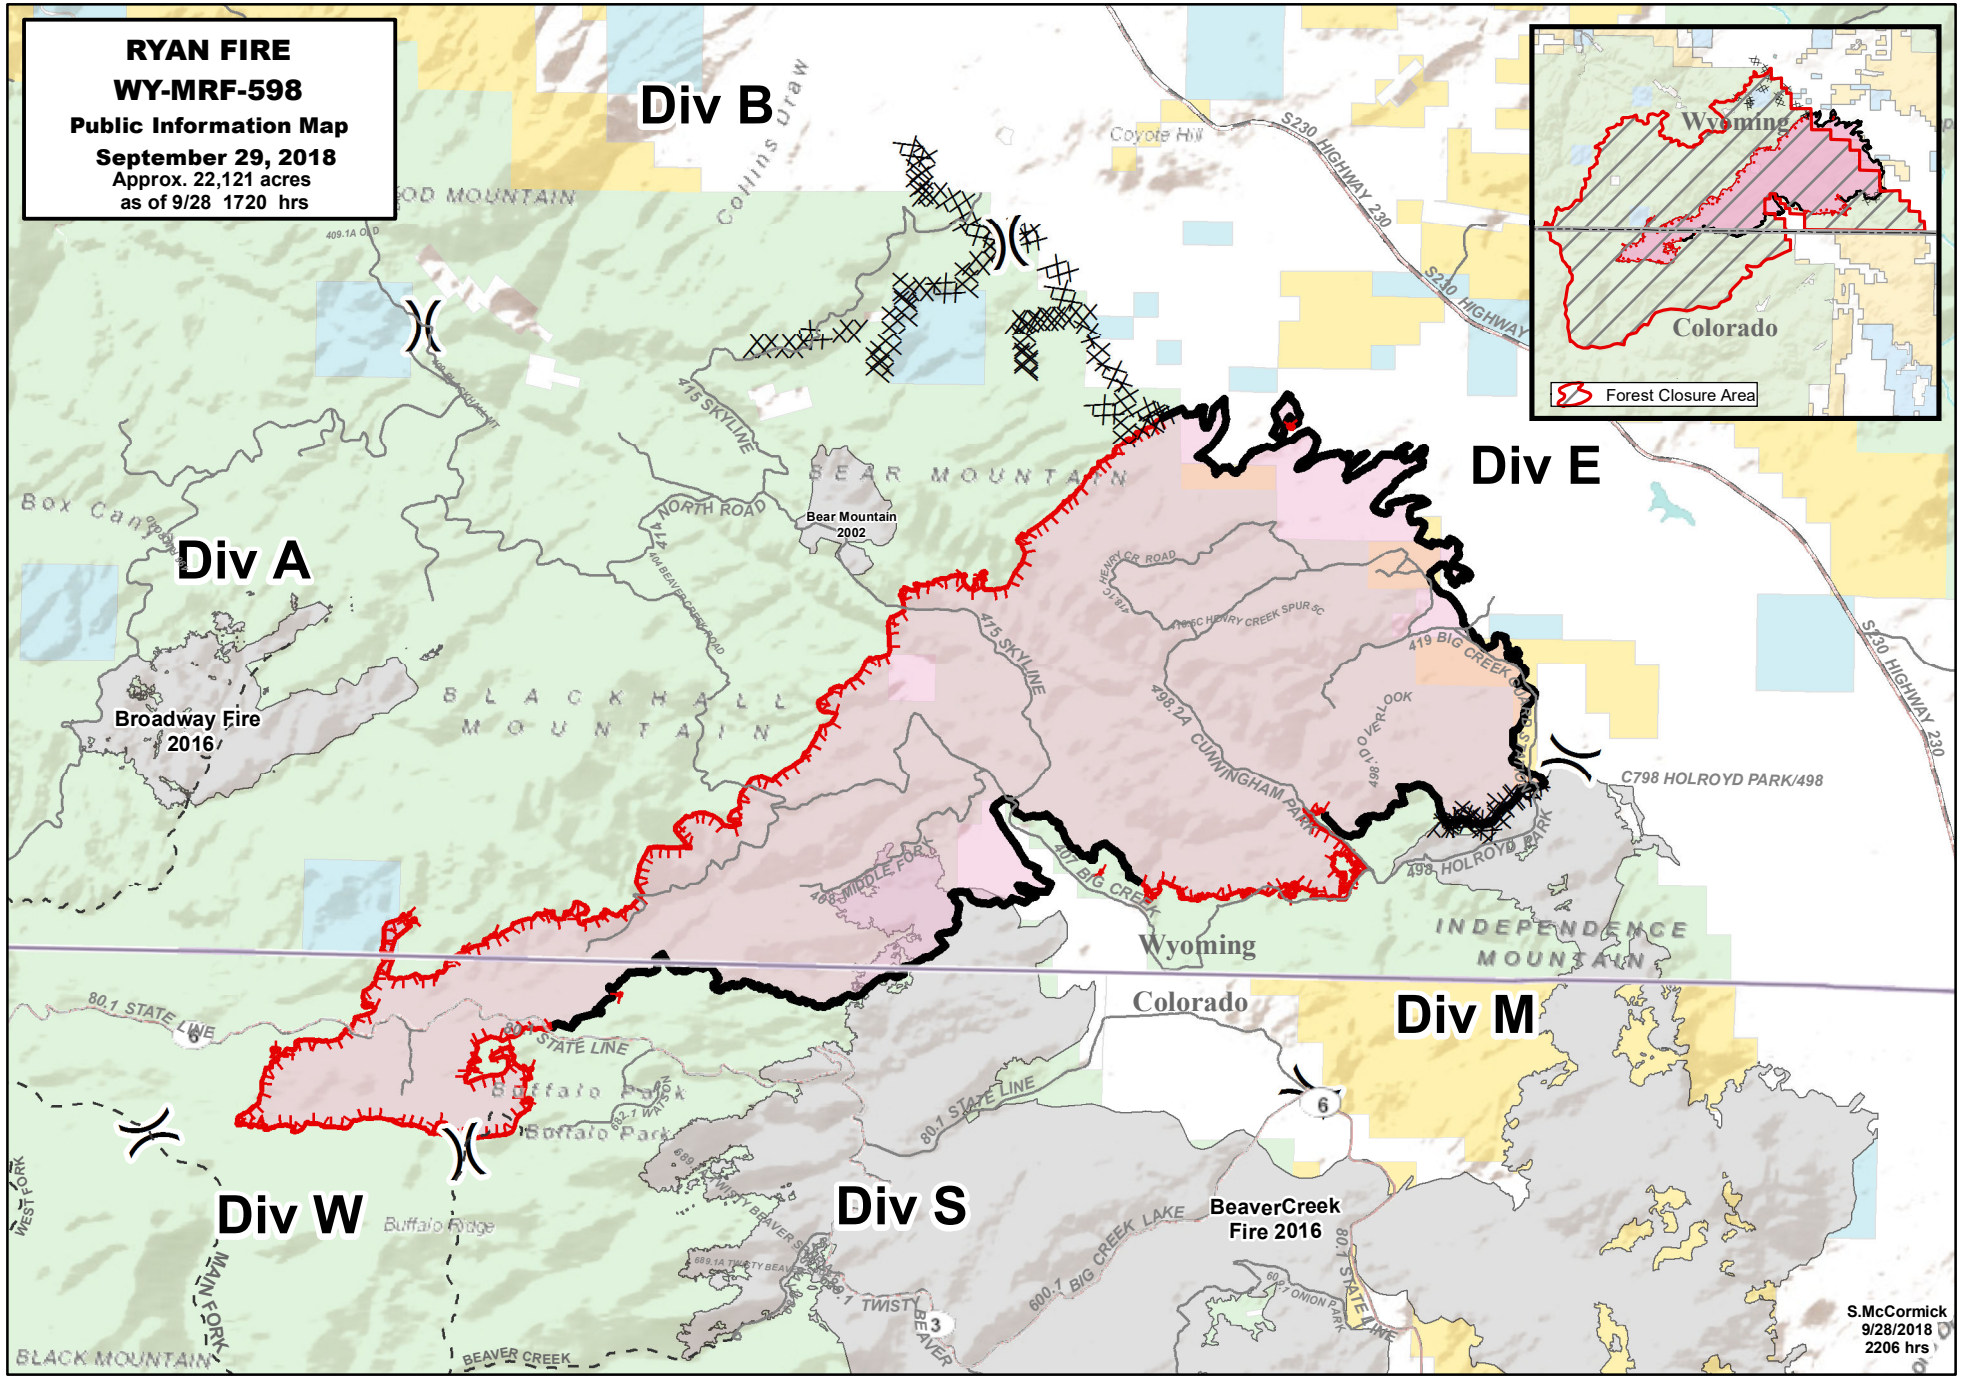

RYAN FIRE
WY-MRF-598
Public Information Map
September 29, 2018
 Approx. 22,121 acres
 as of 9/28 1720 hrs

S.McCormick
 9/28/2018
 2206 hrs

- Uncontrolled Fire Edge
- Completed Line
- Completed Dozer Line
- Highway
- Roads
- Trails
- Fire History
- BLM
- USFS
- STA
- PRI