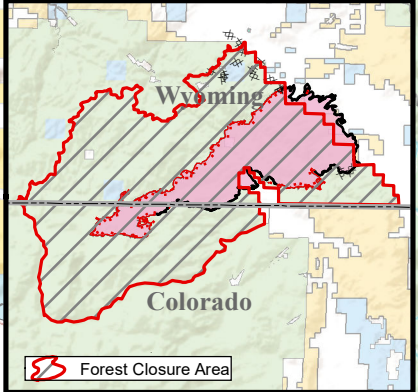

RYAN FIRE
WY-MRF-598
Public Information Map
September 29, 2018
 Approx. 22,121 acres
 as of 9/28 1720 hrs

S.McCormick
 9/28/2018
 2206 hrs

- Uncontrolled Fire Edge
- Completed Line
- Completed Dozer Line
- Highway
- Roads
- Trails
- Fire History
- BLM
- USFS
- STA
- PRI