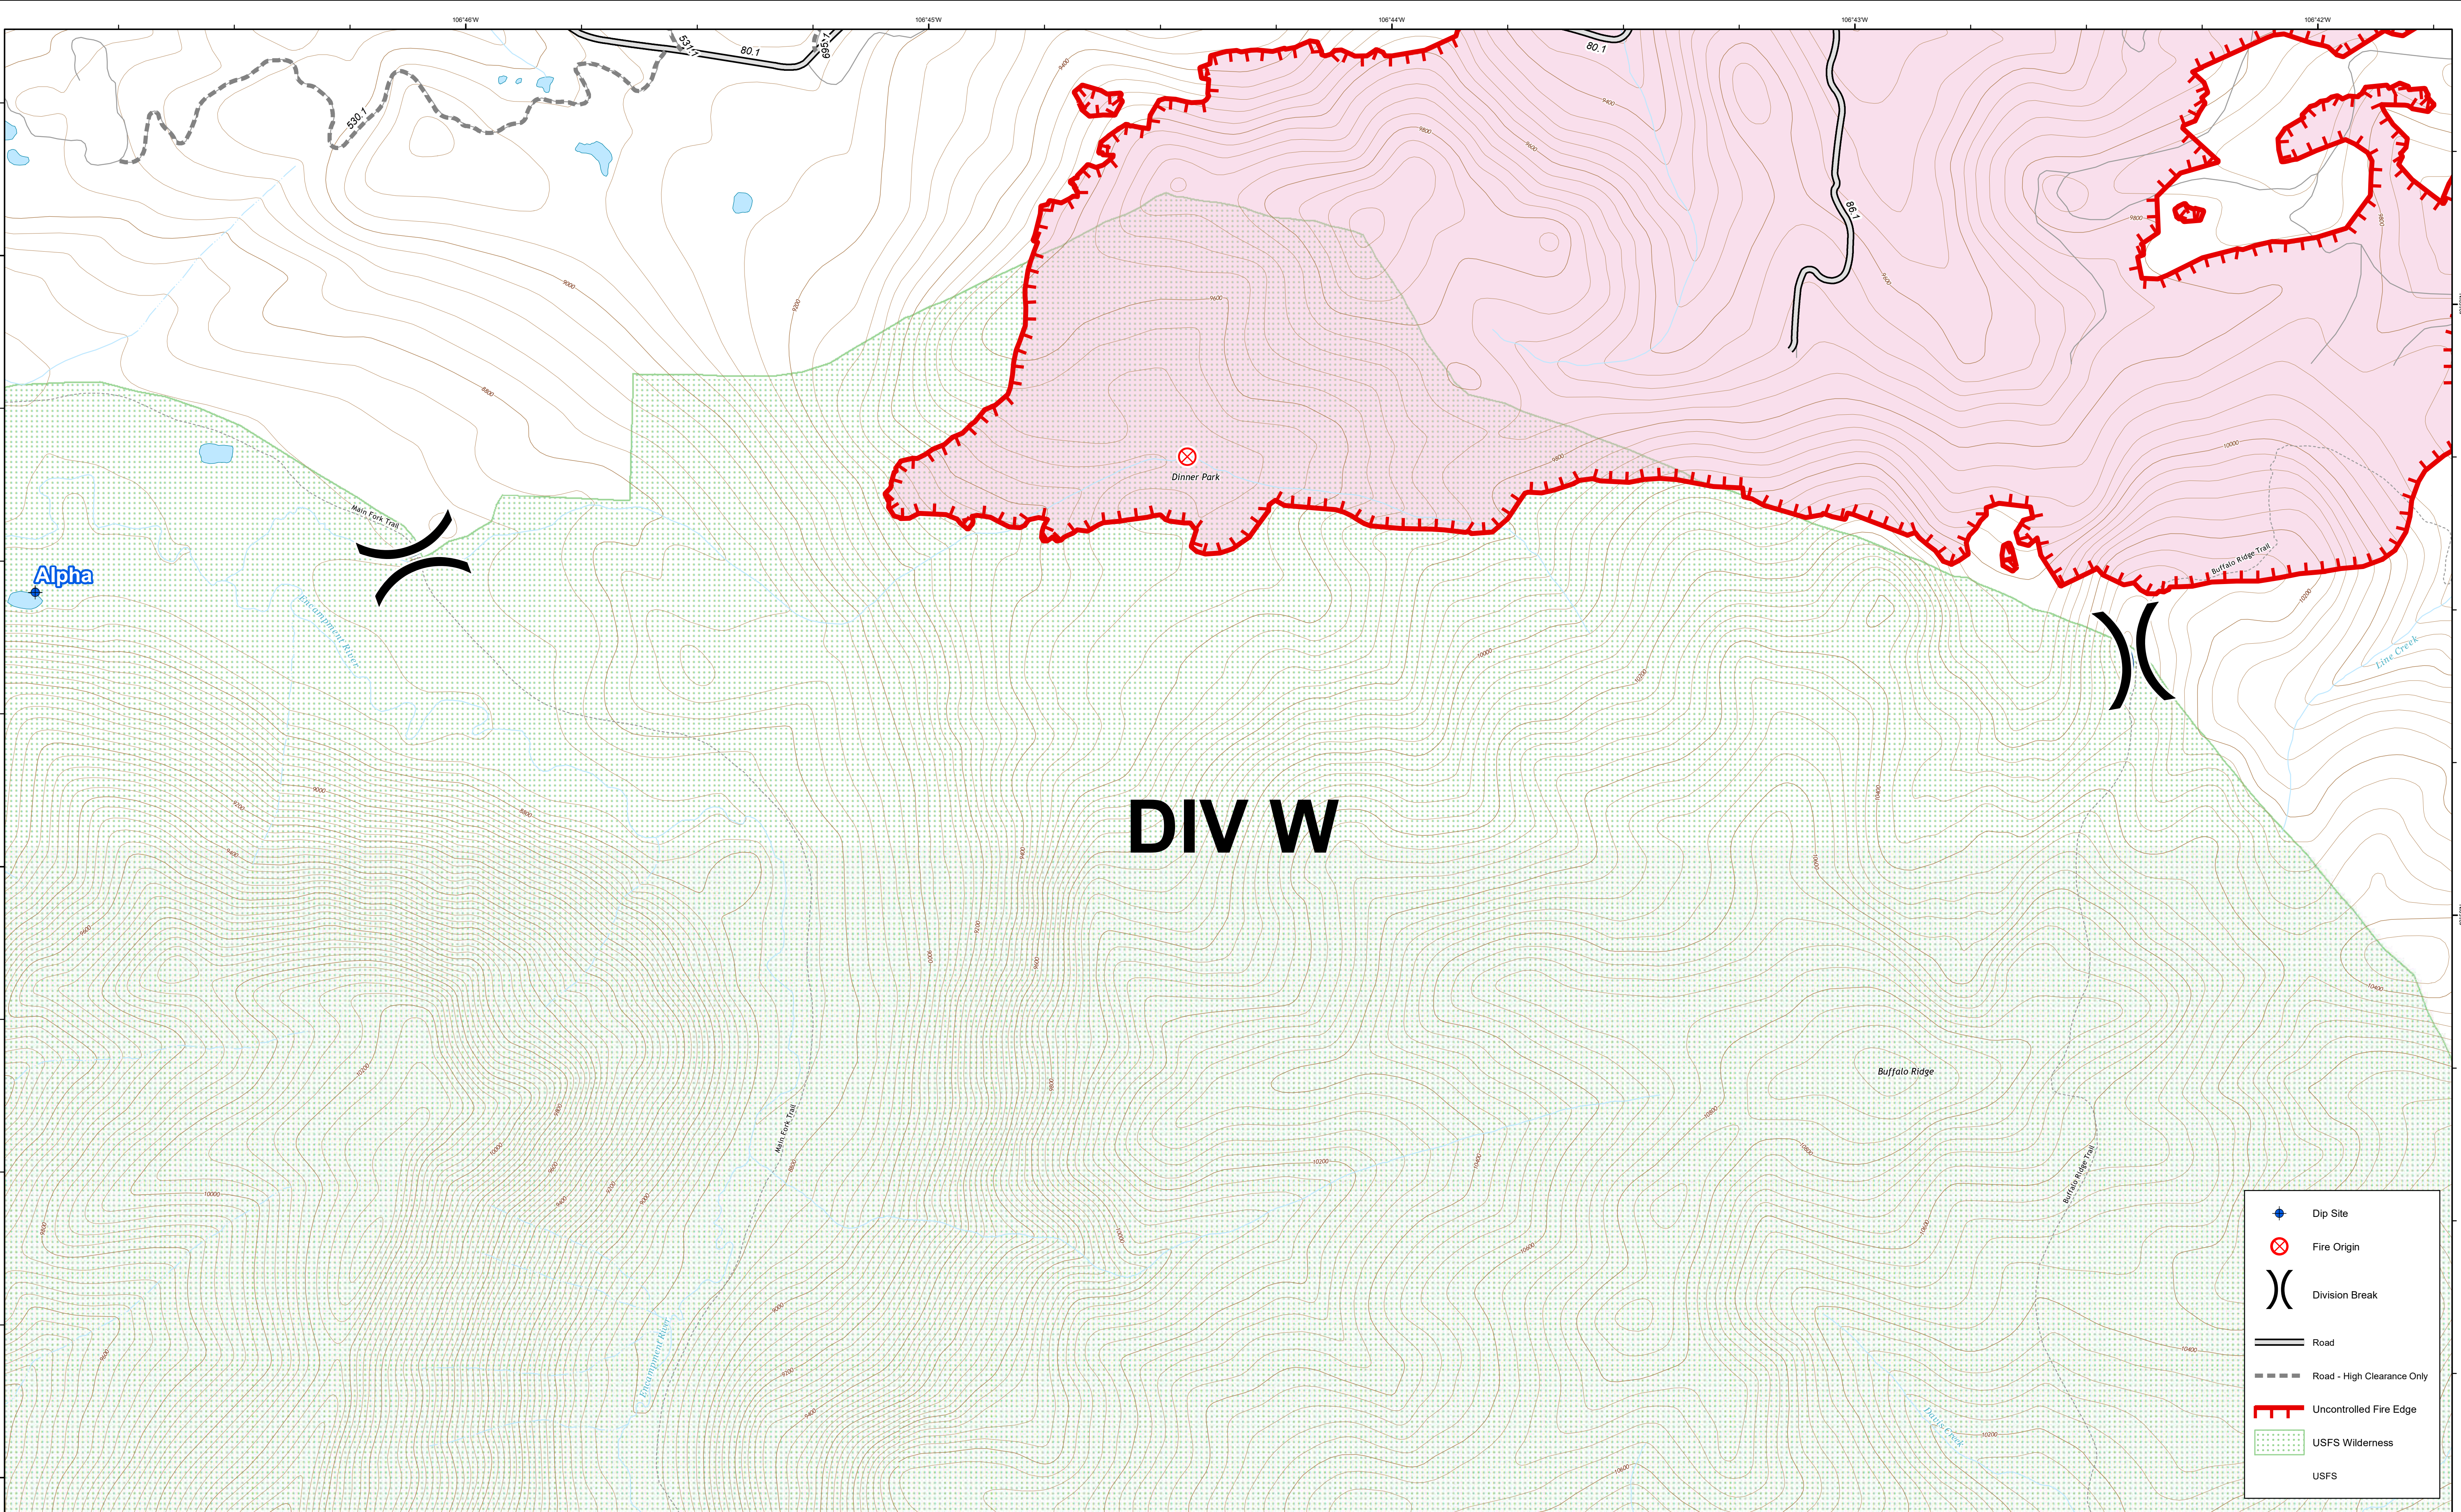

Ops Field Map - 9/29/2018 - 2247 hrs

# DIV W

	Dip Site
	Fire Origin
	Division Break
	Road
	Road - High Clearance Only
	Uncontrolled Fire Edge
	USFS Wilderness
	USFS

**RYAN FIRE - WY-MRF-598**  
September 30, 2018 - Day  
Approx. 23,612 acres as of 9/29, 1700 hrs

# DIV W