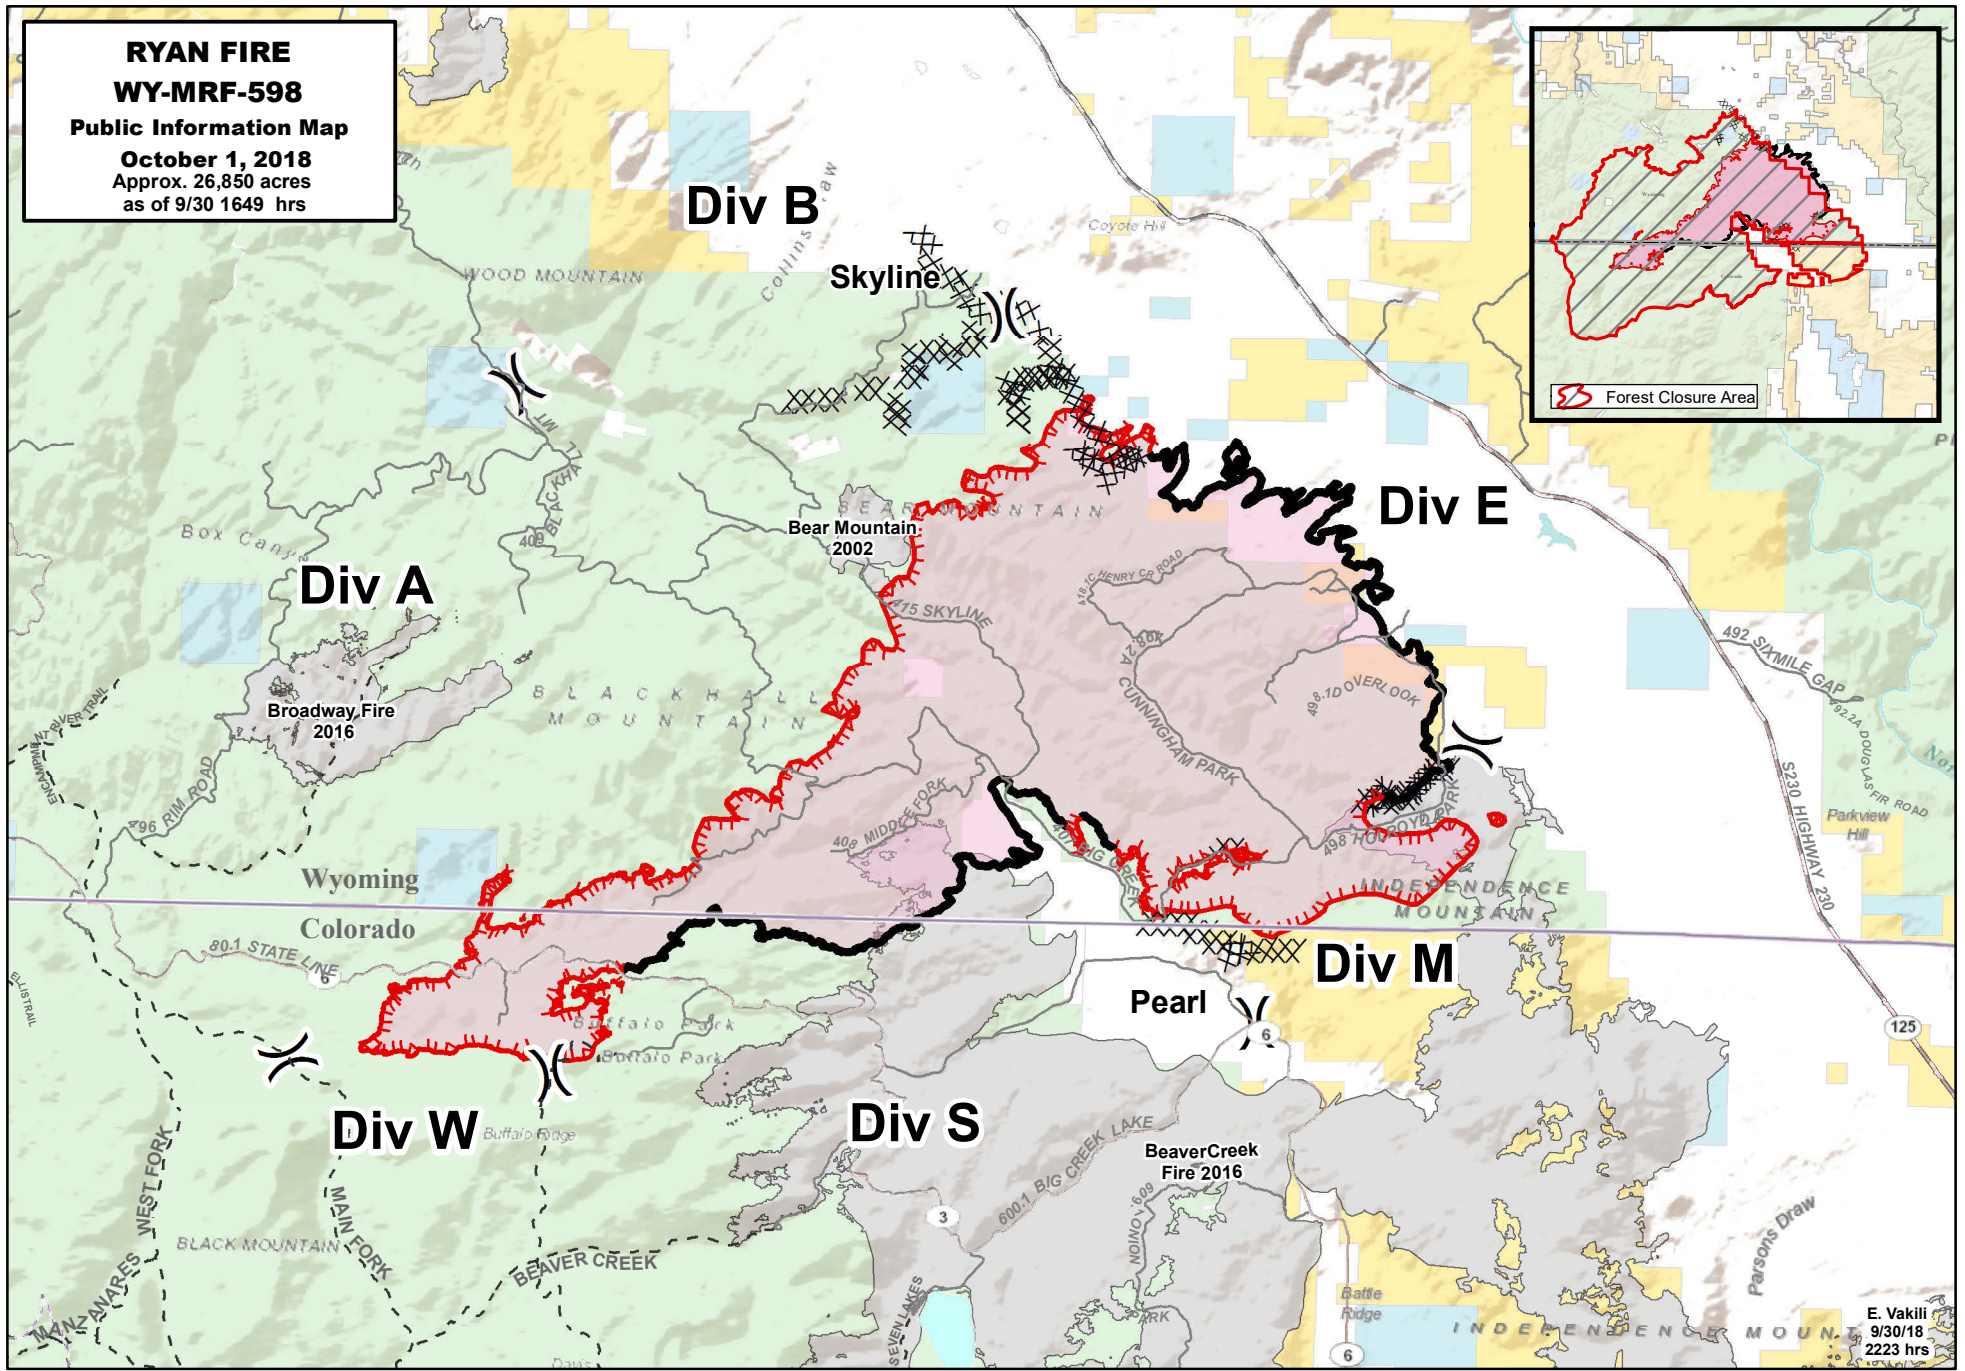

RYAN FIRE
WY-MRF-598
Public Information Map
October 1, 2018
 Approx. 26,850 acres
 as of 9/30 1649 hrs

E. Vakili
 9/30/18
 2223 hrs

- () Division Break
- Uncontrolled Fire Edge
- Completed Line
- XXXX Completed Dozer Line
- Highway
- Roads
- - Trails
- Fire History
- BLM
- Private
- State
- USFS