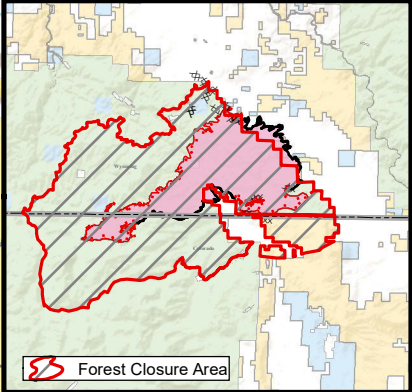

RYAN FIRE
WY-MRF-598
Public Information Map
October 1, 2018
 Approx. 26,850 acres
 as of 9/30 1649 hrs

E. Vakili
 9/30/18
 2223 hrs

- () Division Break
- Uncontrolled Fire Edge
- Completed Line
- XXXX Completed Dozer Line
- Highway
- Roads
- - Trails
- Fire History
- BLM
- Private
- State
- USFS