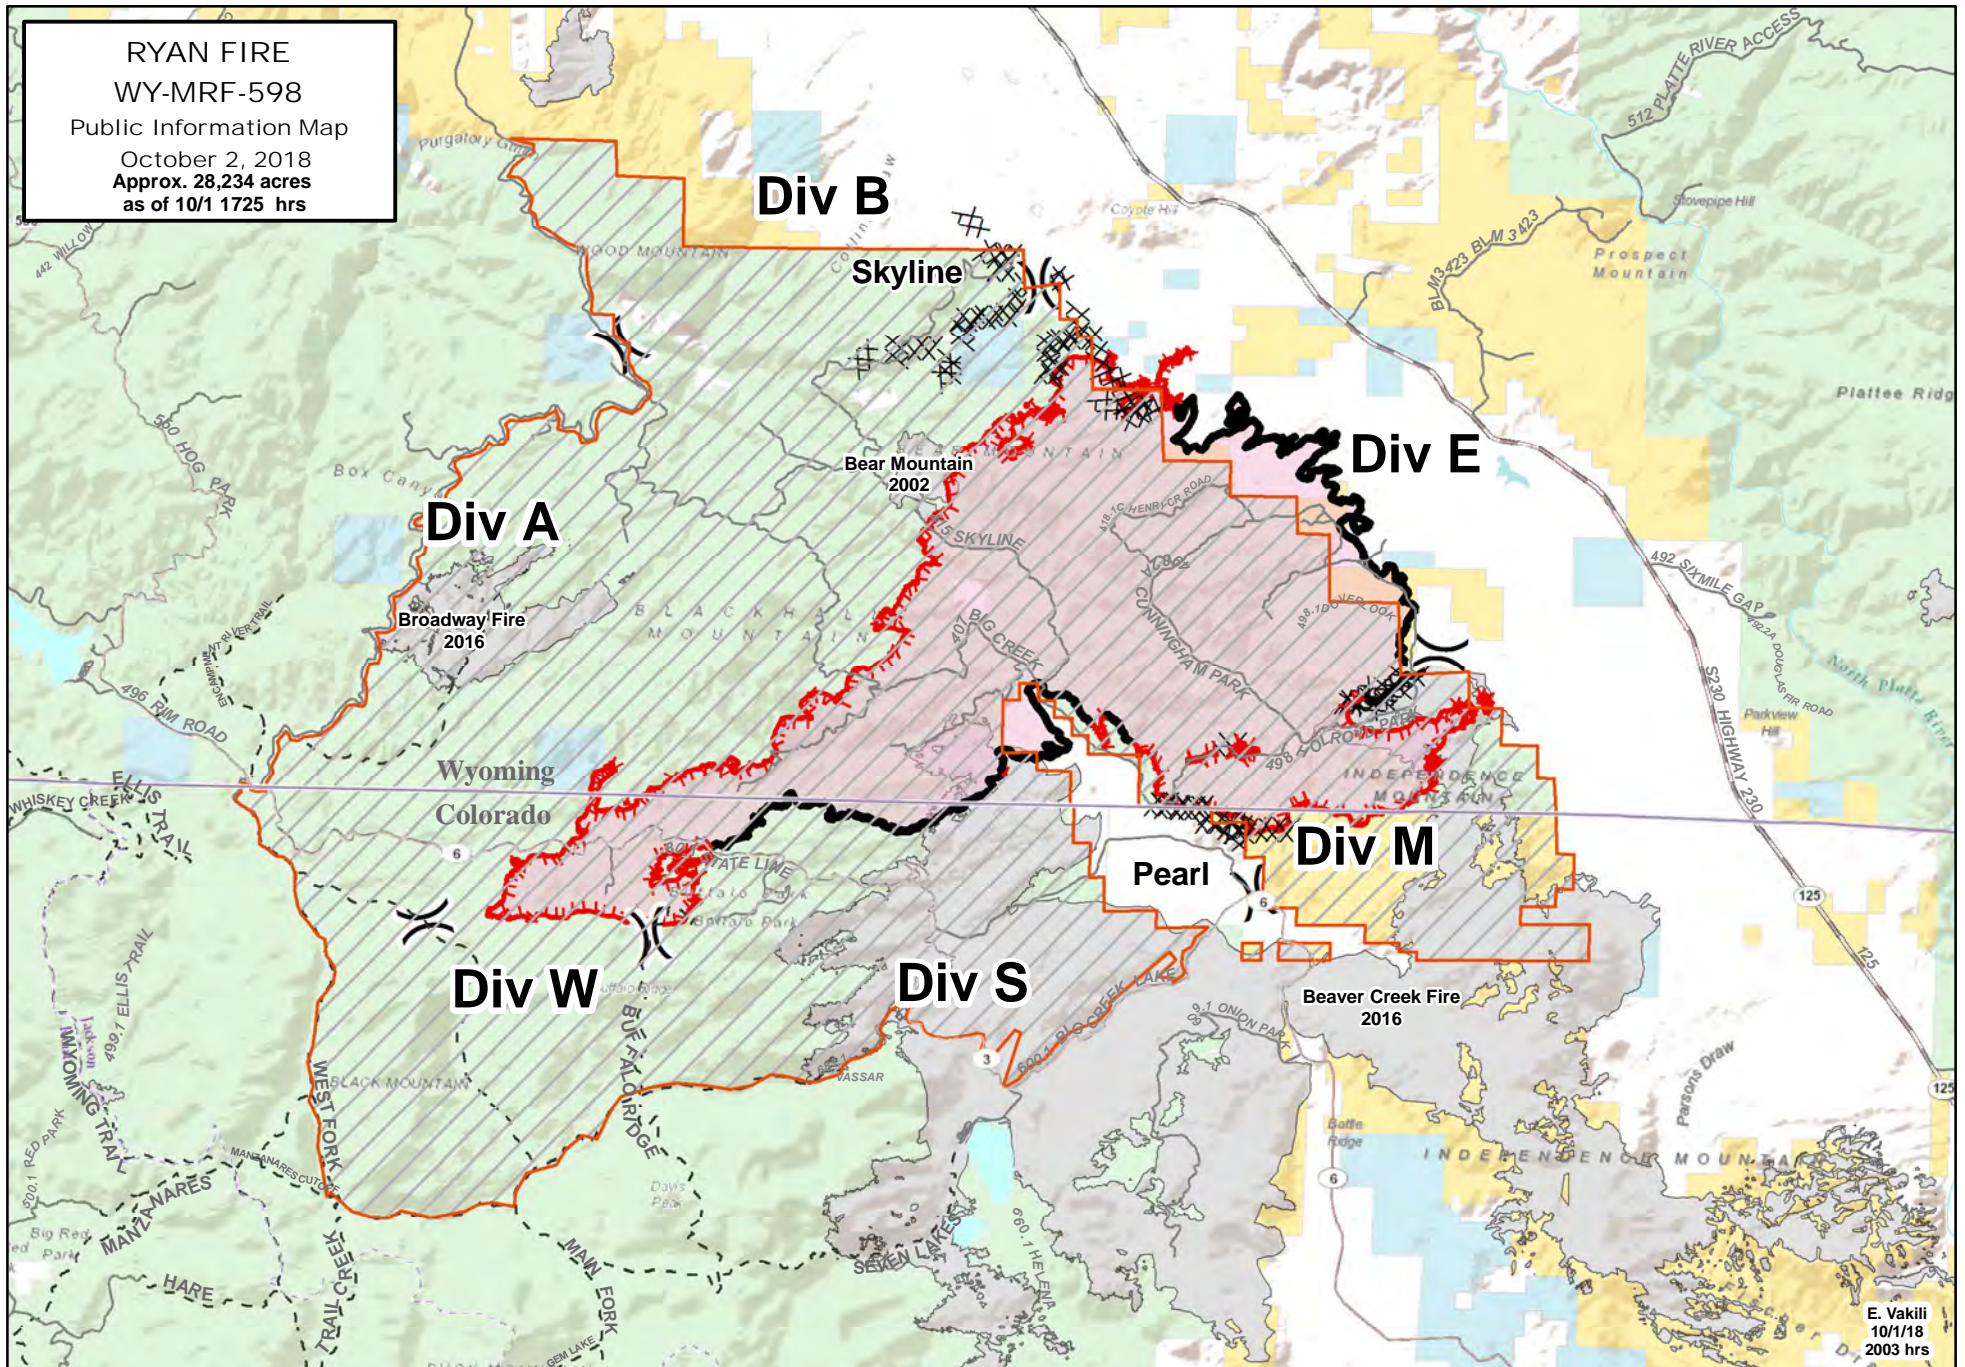

**RYAN FIRE**  
 WY-MRF-598  
 Public Information Map  
 October 2, 2018  
 Approx. 28,234 acres  
 as of 10/1 1725 hrs

E. Vakili  
 10/1/18  
 2003 hrs

- Closure Area
- Uncontrolled Fire Edge
- Completed Line
- Highway
- Roads
- Trails
- State
- BLM
- USFS
- Private
- )) Division Break
- XXXX Completed Dozer Line