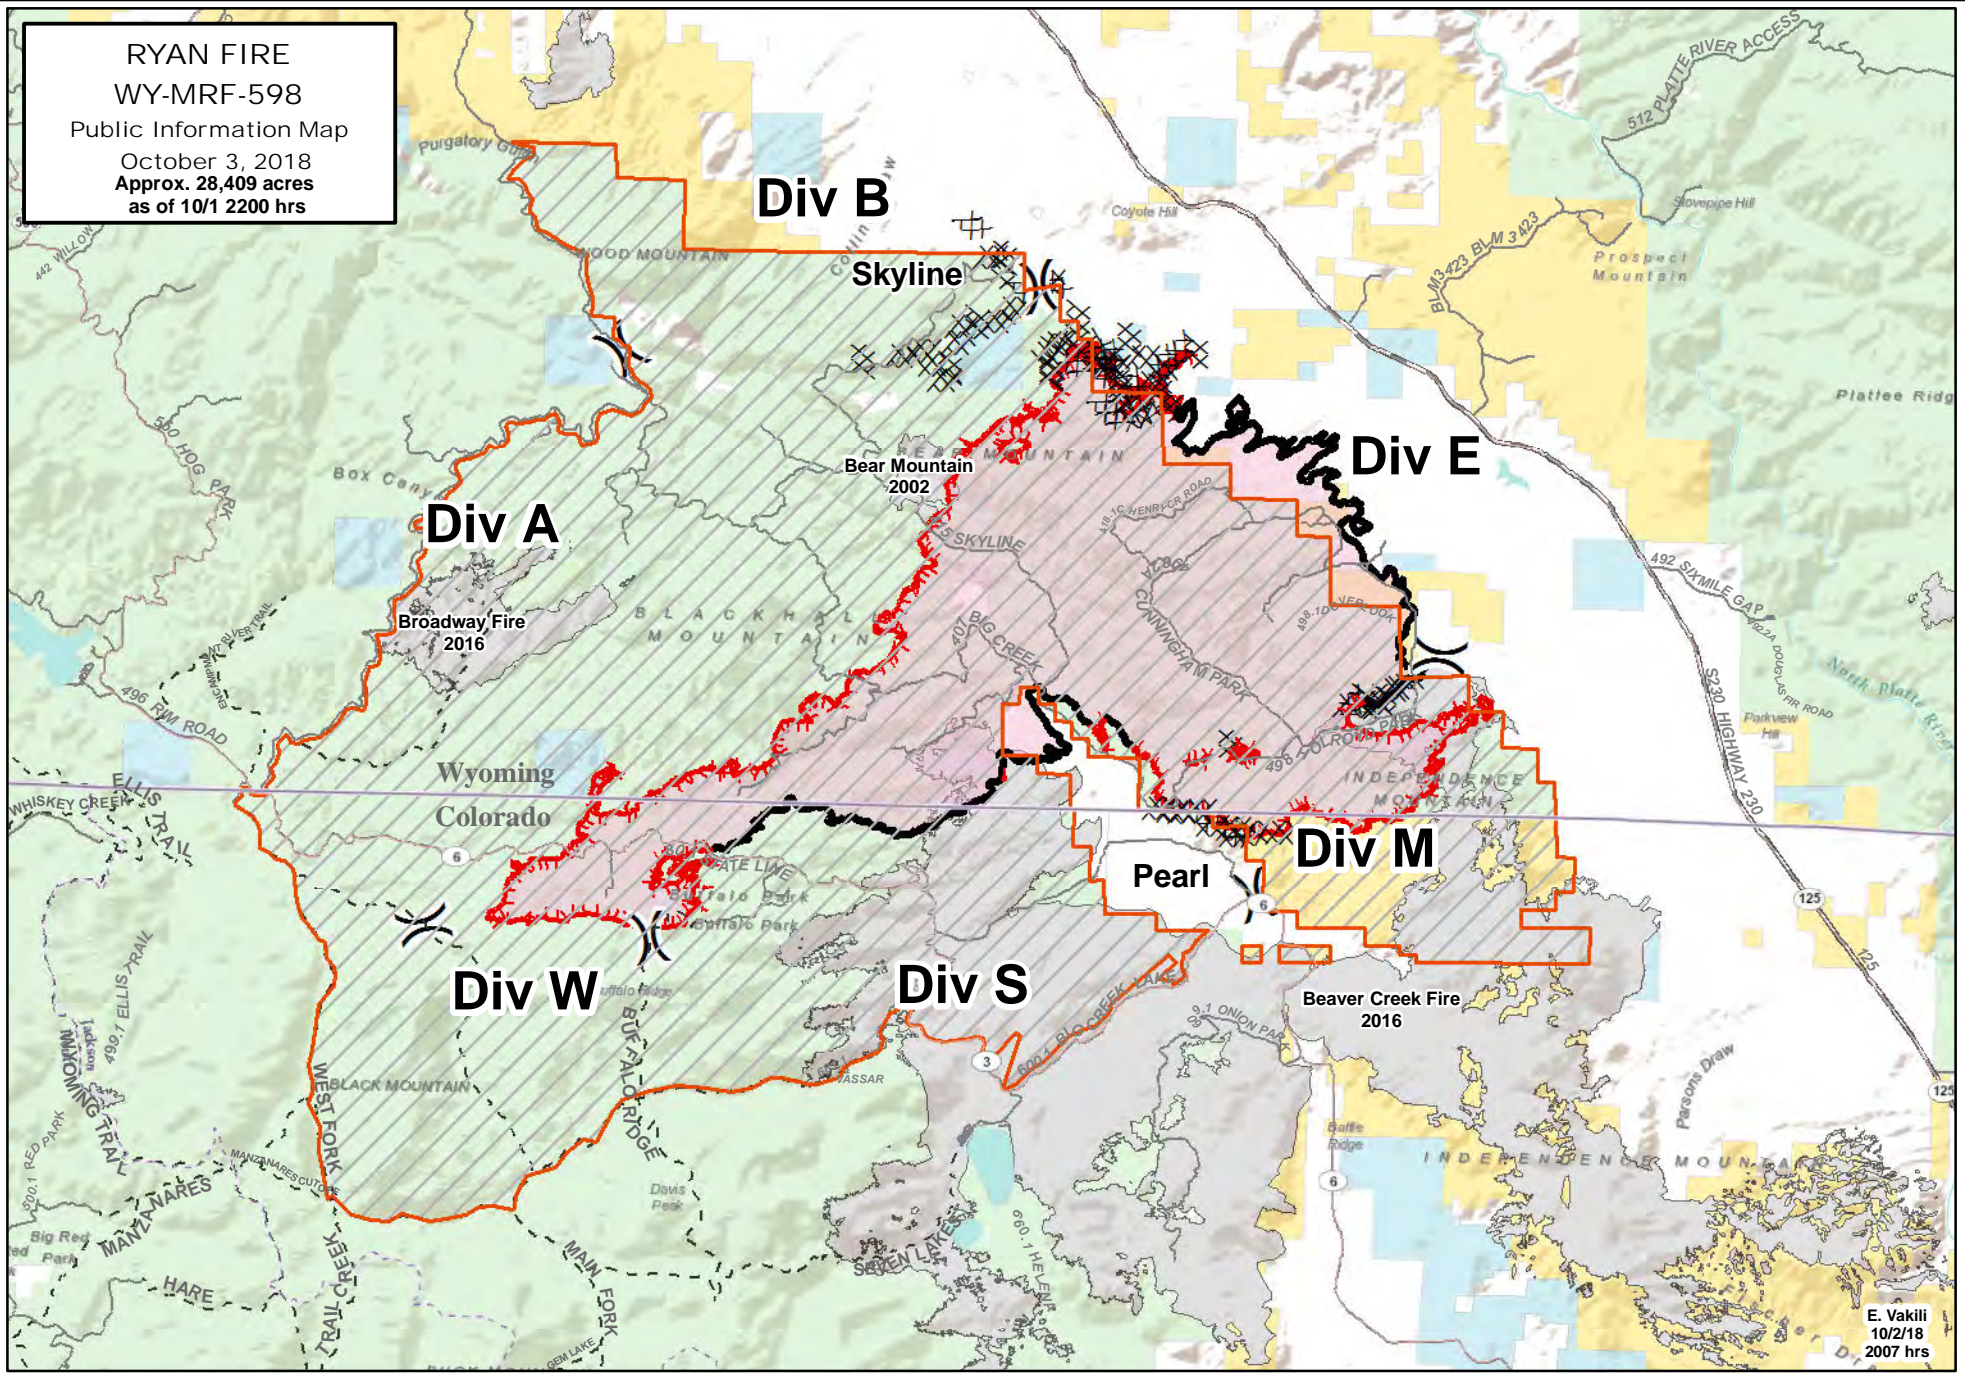

RYAN FIRE
 WY-MRF-598
 Public Information Map
 October 3, 2018
 Approx. 28,409 acres
 as of 10/1 2200 hrs

E. Vakili
 10/2/18
 2007 hrs

- Closure Area
- Uncontrolled Fire Edge
- Completed Line
- Trails
- Roads
- Private
- Highway
- BLM
- USFS
- Fire History
- State
- Completed Dozer Line