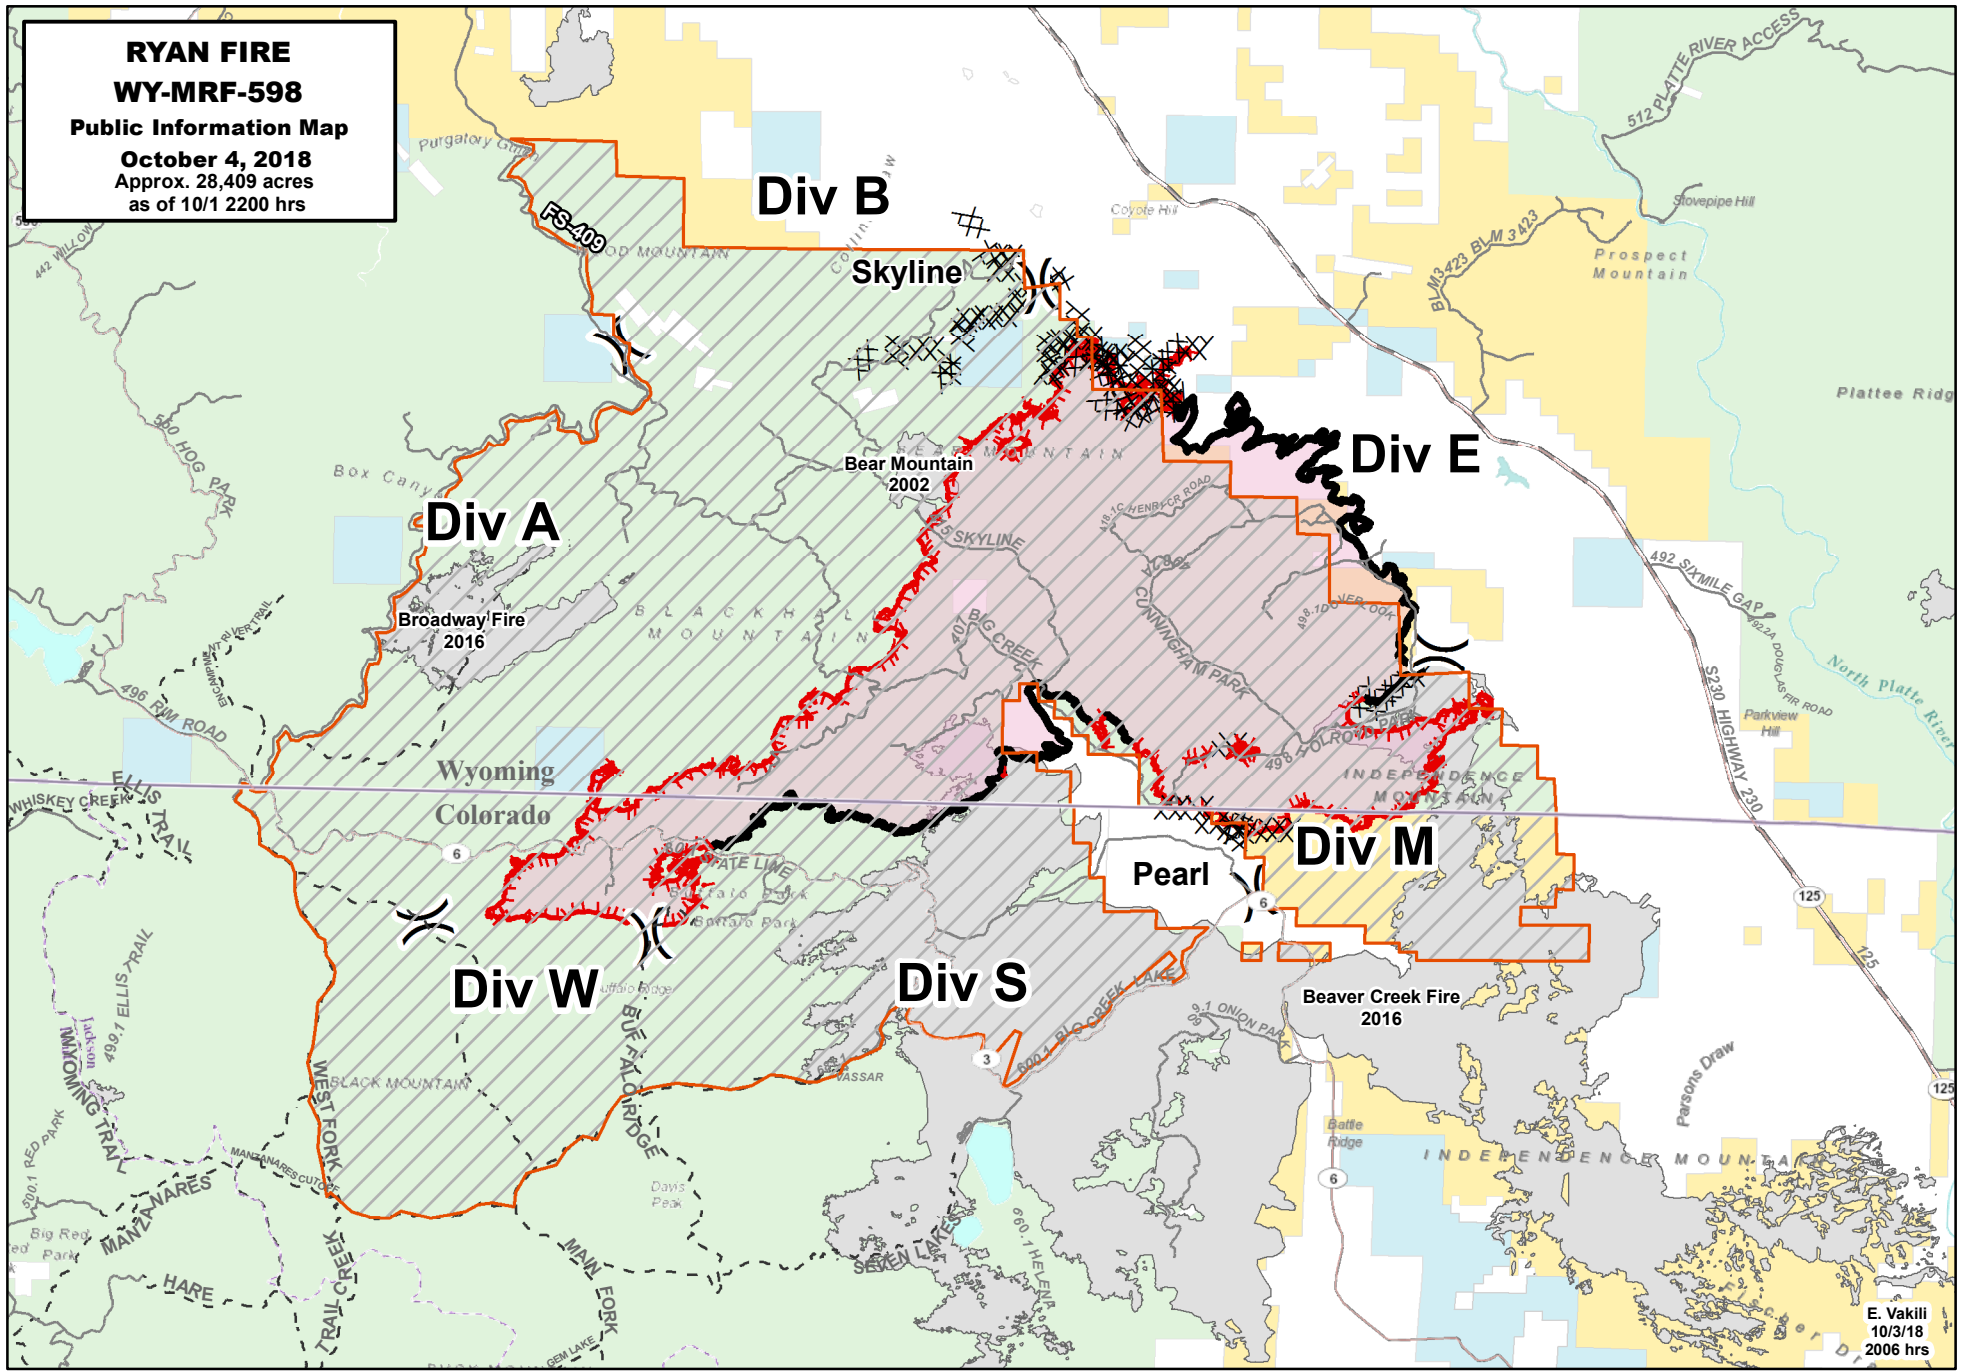

RYAN FIRE
WY-MRF-598
Public Information Map
October 4, 2018
 Approx. 28,409 acres
 as of 10/1 2200 hrs

E. Vakili
 10/3/18
 2006 hrs

- Closure Area
- Uncontrolled Fire Edge
- Completed Line
- Trails
- Roads
- Highway
- State
- BLM
- USFS
- Private
-) Division Break
- Trails
- Completed Dozer Line