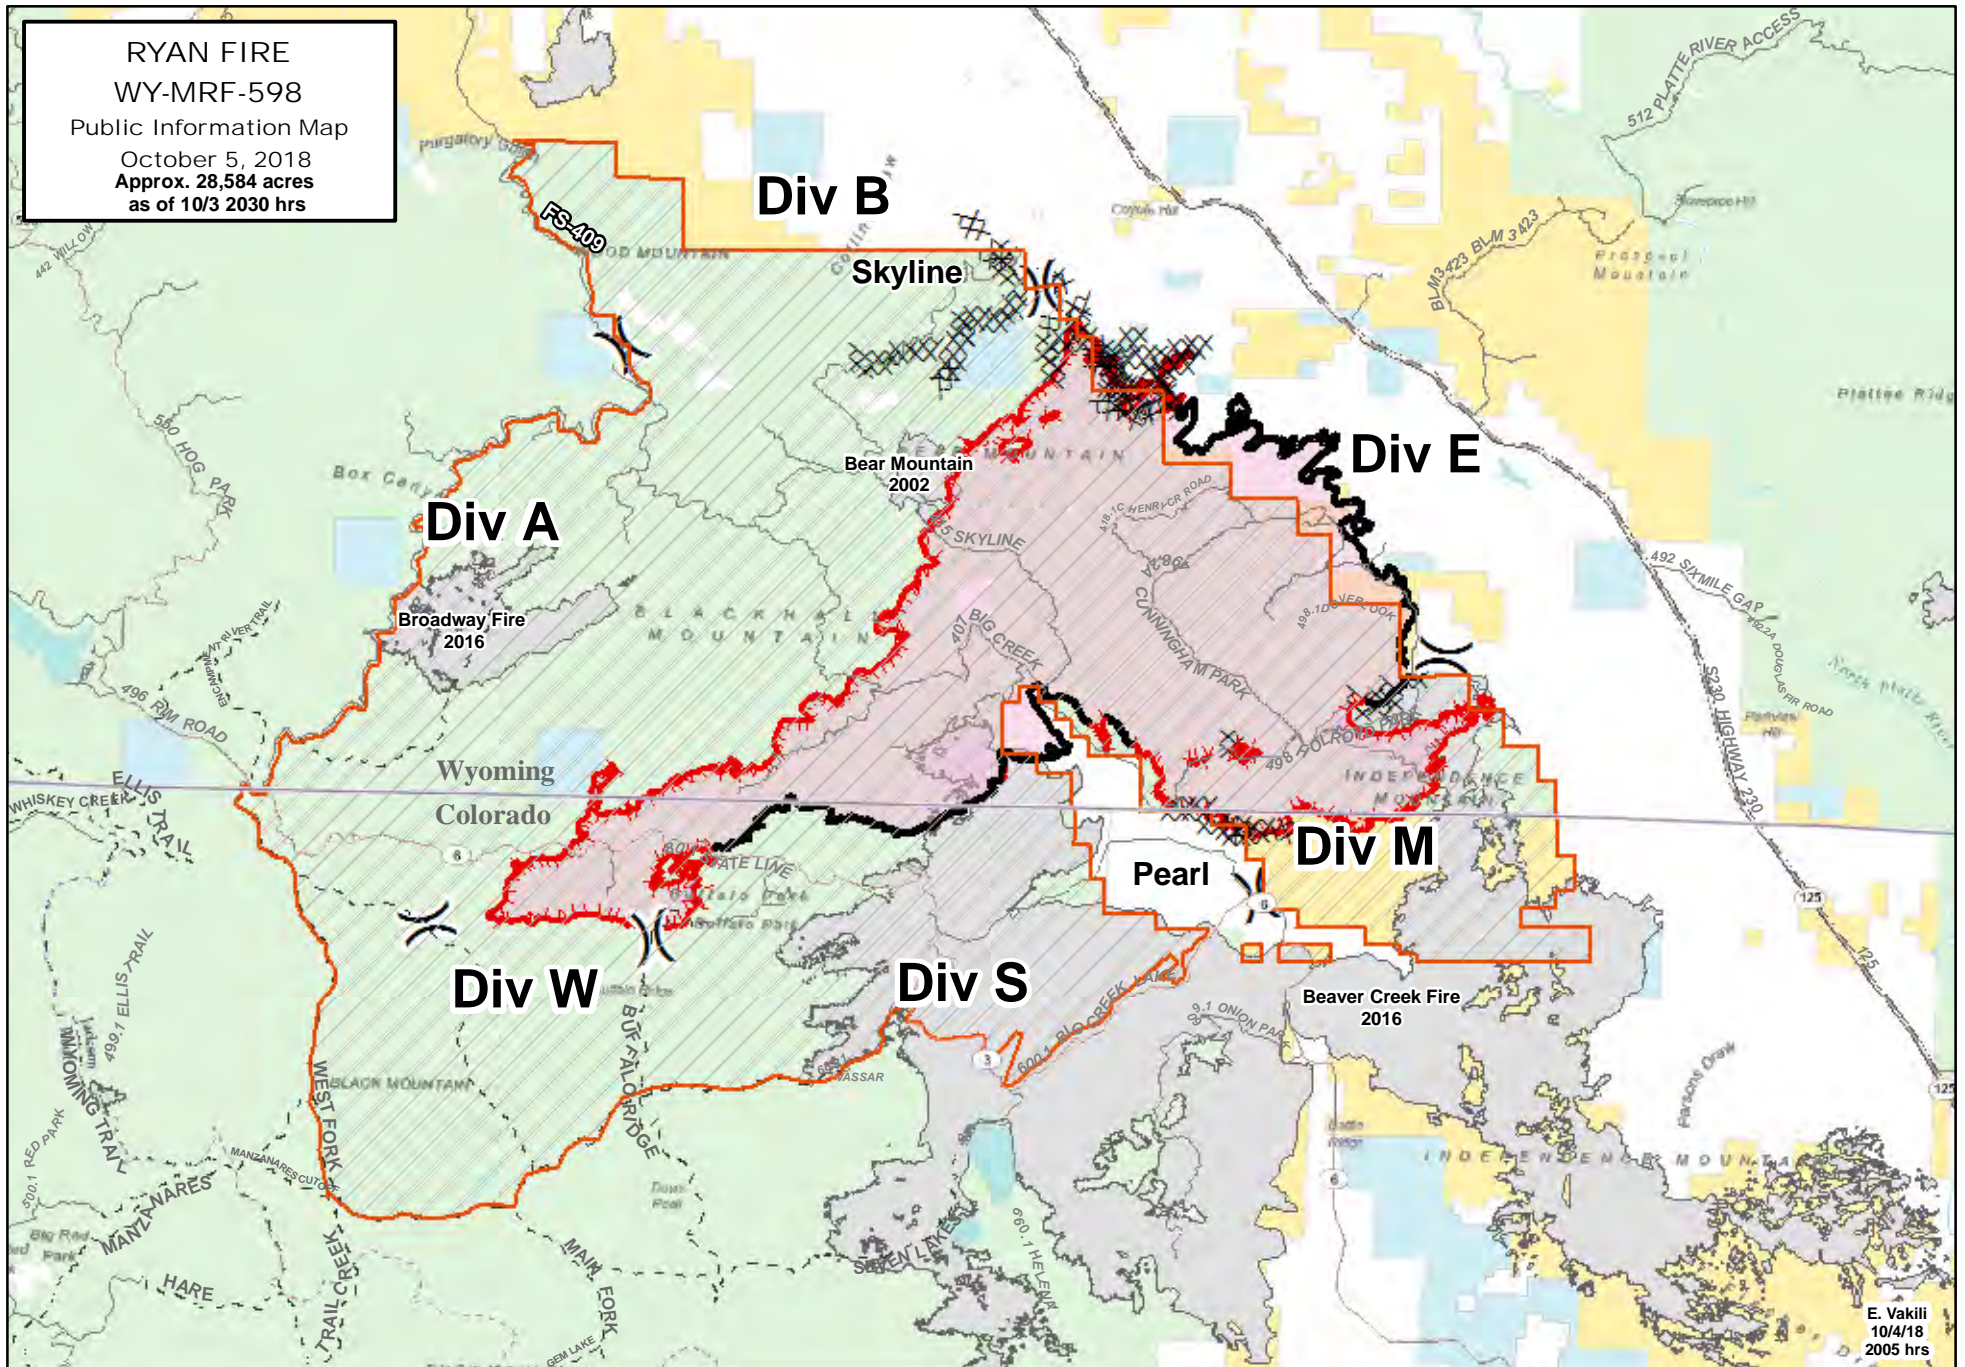

**RYAN FIRE**  
 WY-MRF-598  
 Public Information Map  
 October 5, 2018  
 Approx. 28,584 acres  
 as of 10/3 2030 hrs

E. Vakili  
 10/4/18  
 2005 hrs

- Closure Area
- Uncontrolled Fire Edge
- Completed Line
- Trails
- Highway
- Roads
- Trails
- Private
- Division Break
- Completed Dozer Line
- Fire History
- BLM
- USFS