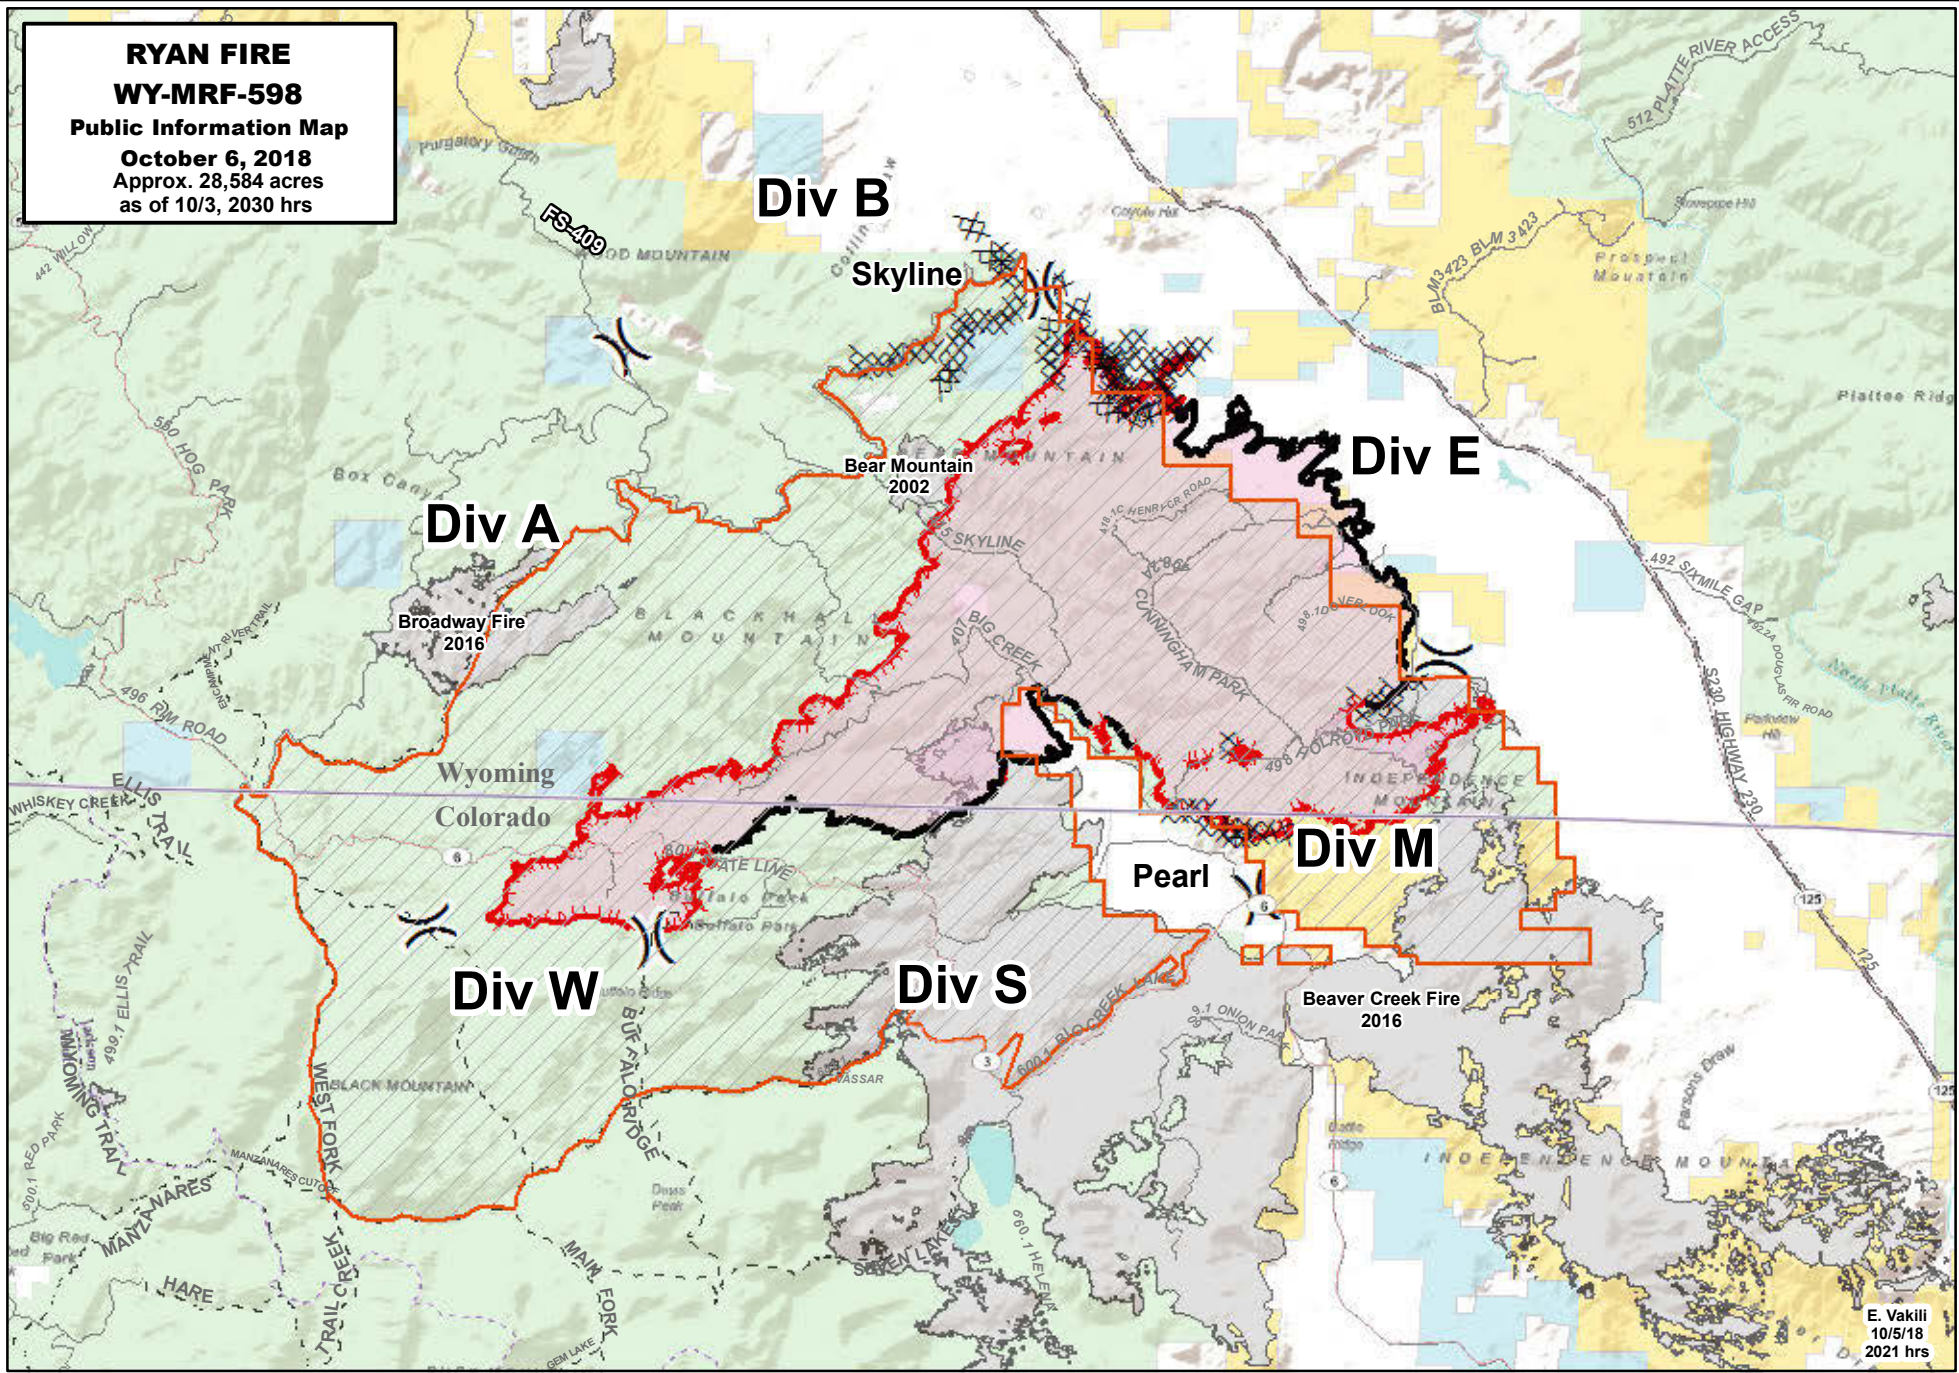

RYAN FIRE
WY-MRF-598
Public Information Map
October 6, 2018
 Approx. 28,584 acres
 as of 10/3, 2030 hrs

E. Vakil
 10/5/18
 2021 hrs

- Closure Area
- Uncontrolled Fire Edge
- Completed Line
- Highway
- Roads
- Trails
- Fire History
- BLM
- USFS
- Private
-) Division Break
- Completed Dozer Line