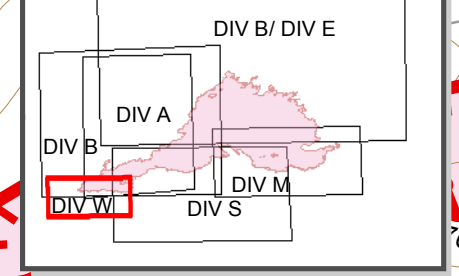

**DIV W**

- Road
- Road - High Clearance Only
- Uncontrolled Fire Edge
- USFS Wilderness
- USFS
- Dip Site
- Fire Origin
- Division Break

Ops Field Map - 10/6/2018 - 2049 hrs

**RYAN FIRE - WY-MRF-598**  
 7 - 9 Oct 2018, Day  
 Appx 28,585 ac 5 Oct 2018 @ 23:45