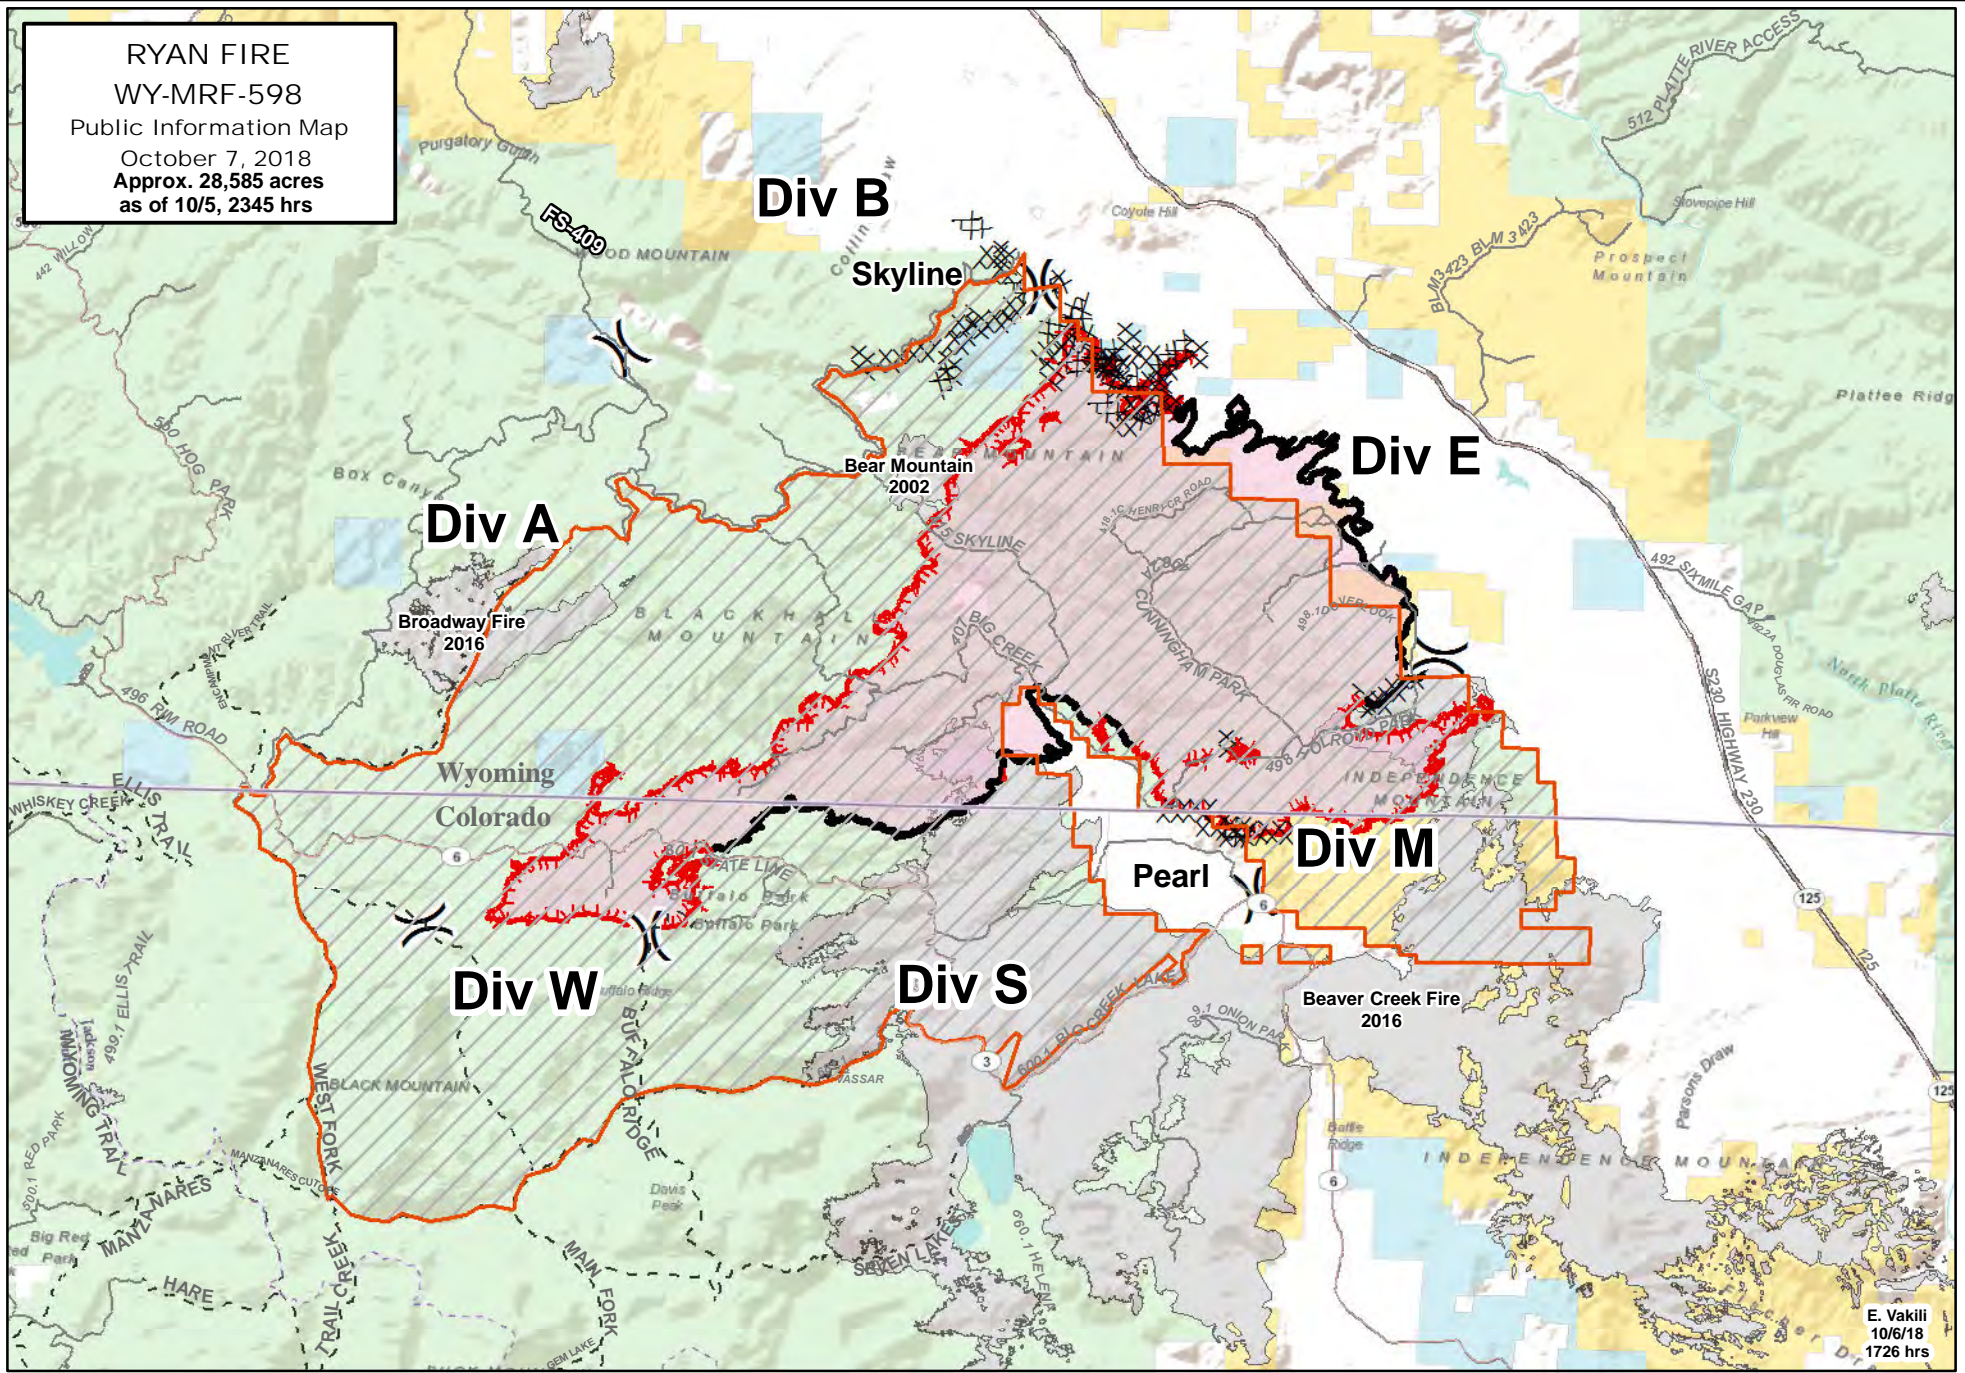

RYAN FIRE
 WY-MRF-598
 Public Information Map
 October 7, 2018
 Approx. 28,585 acres
 as of 10/5, 2345 hrs

E. Vakili
 10/6/18
 1726 hrs

- Closure Area
- Uncontrolled Fire Edge
- Completed Line
- Trails
- Roads
- Highway
- Private
- Division Break
- Completed Dozer Line
- Fire History
- BLM
- USFS