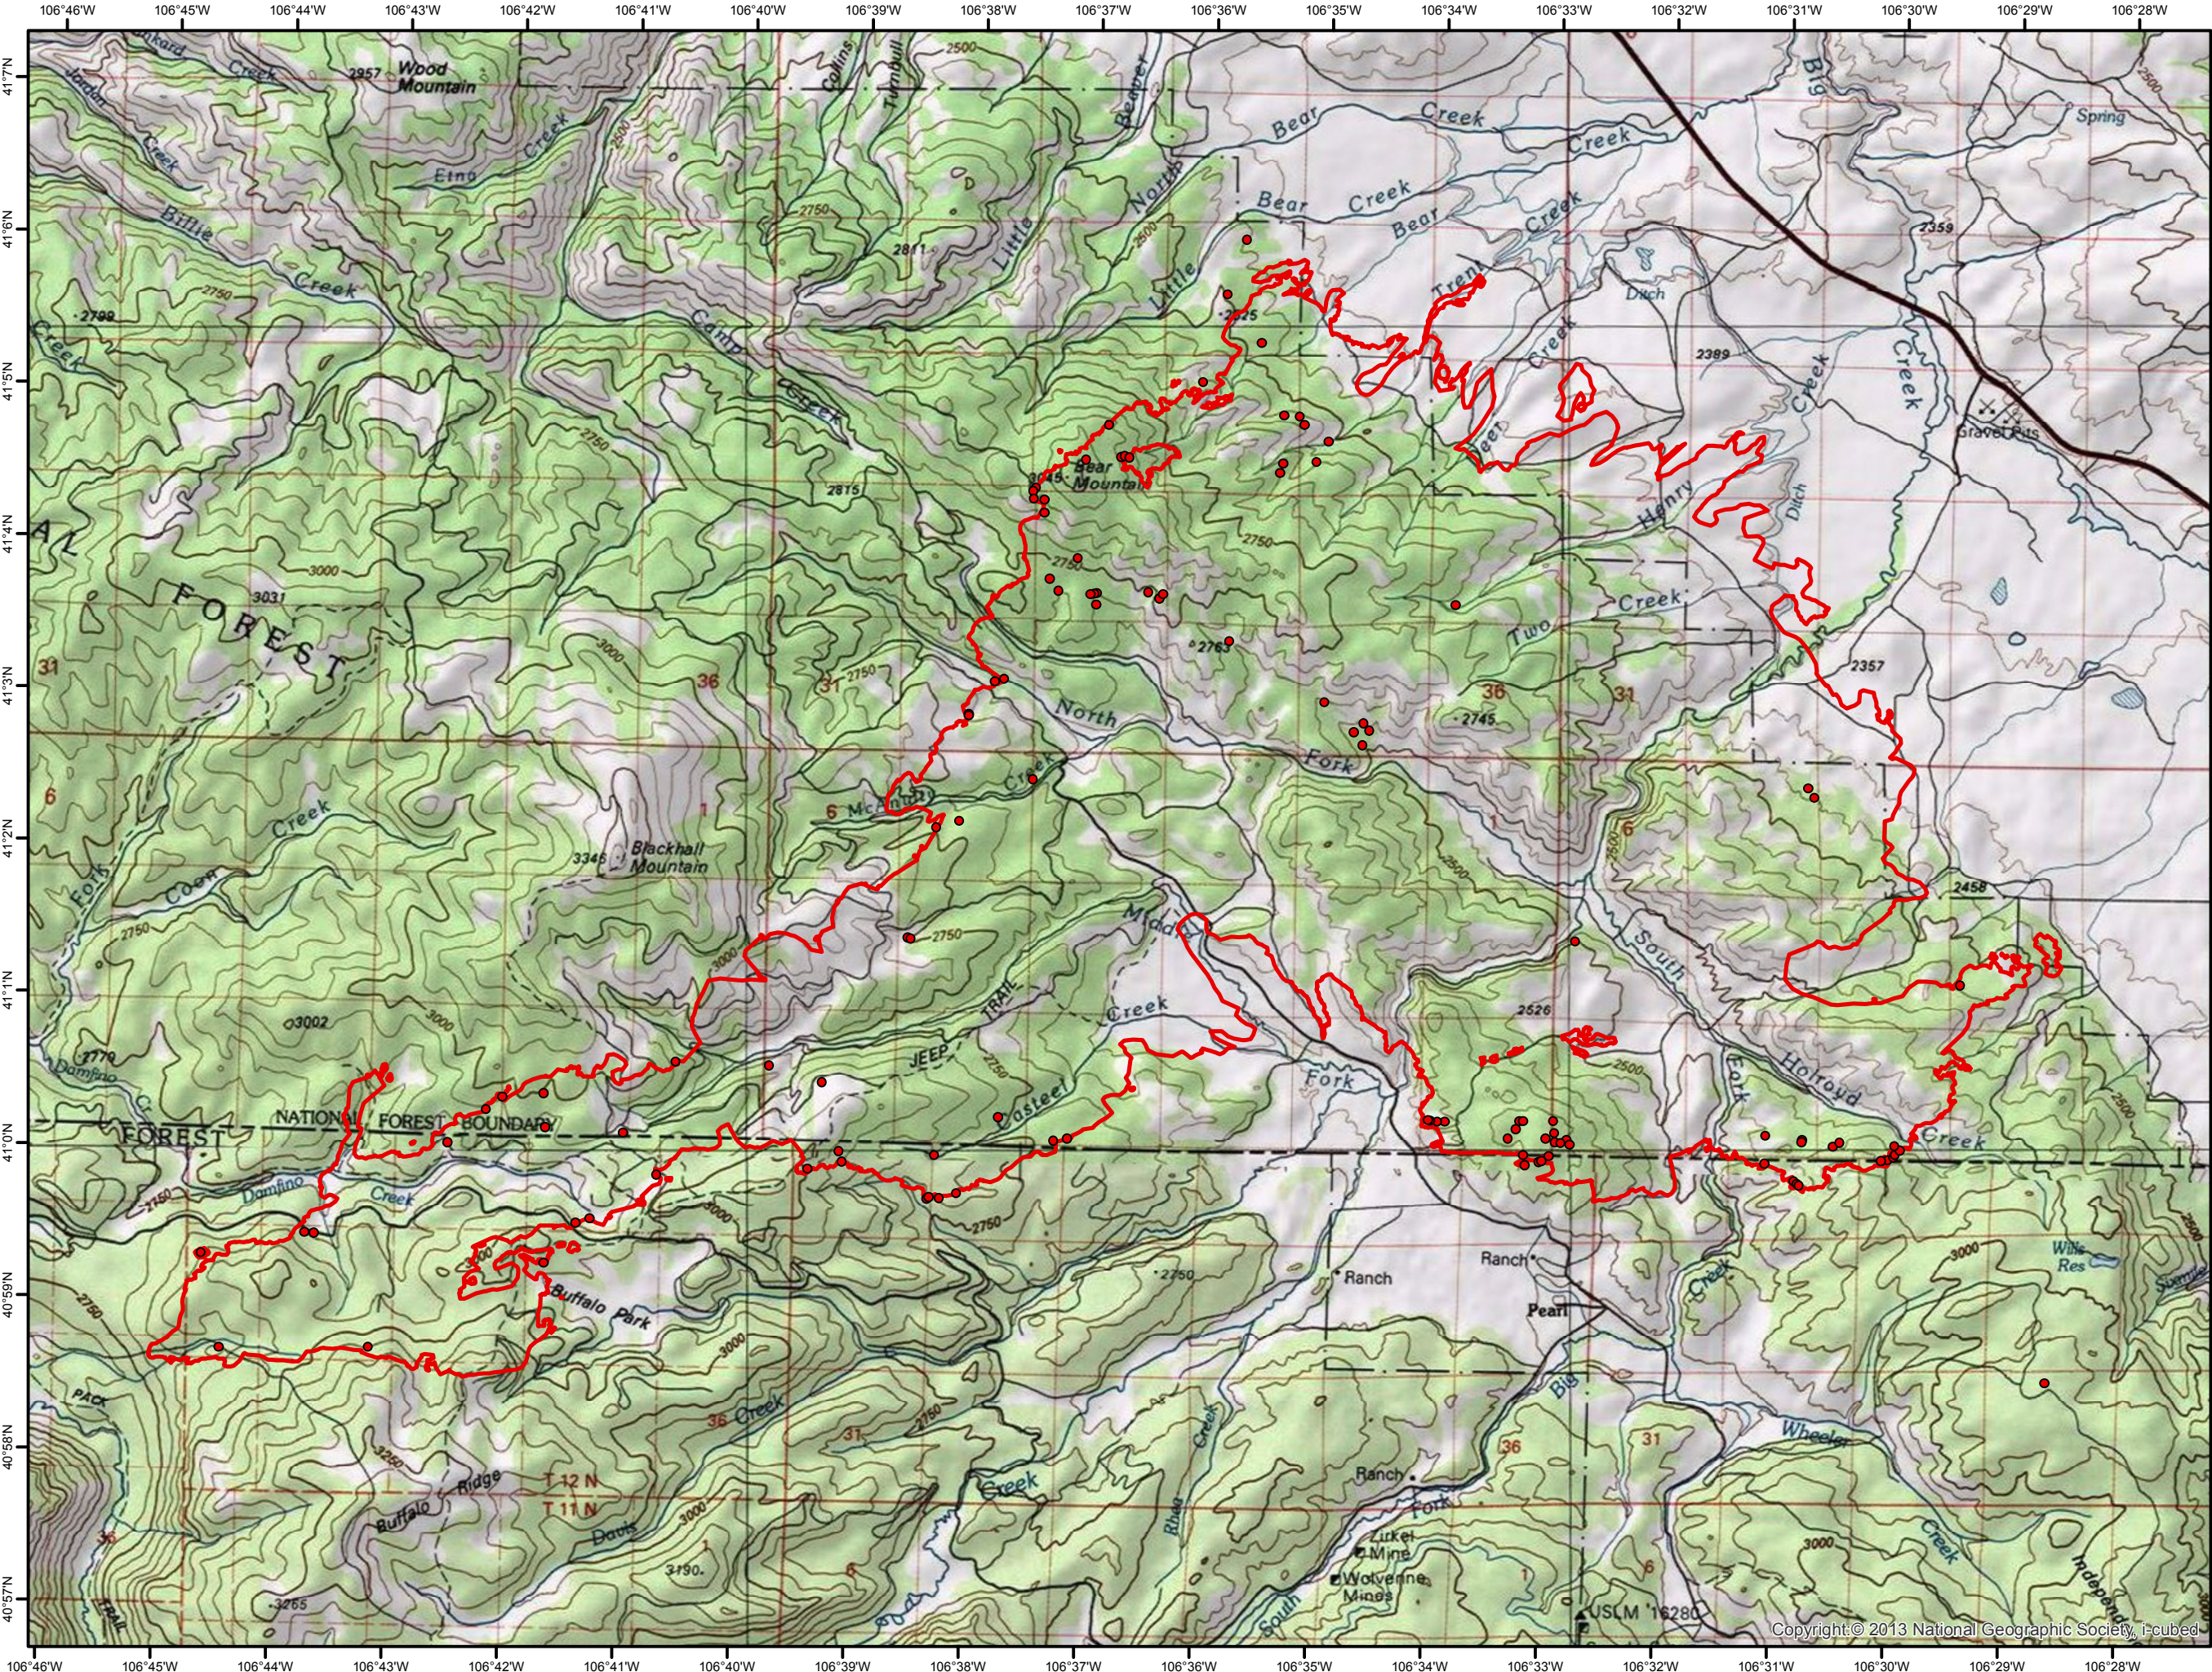

Ryan
WY-MRF-000598
Infrared Heat Sources
 1:75,000

-  Heat Perimeter
 -  Intense Heat Areas
 -  Scattered Heat Areas
 -  Isolated Heat Sources
- NAD 1983 UTM Zone 13N

IR Interpreter: Brian Monroe
 Interpreted total acres: 28,413
 Date: 10/06/2018
 Scan Date/Time: 10/05/18 2345 hrs