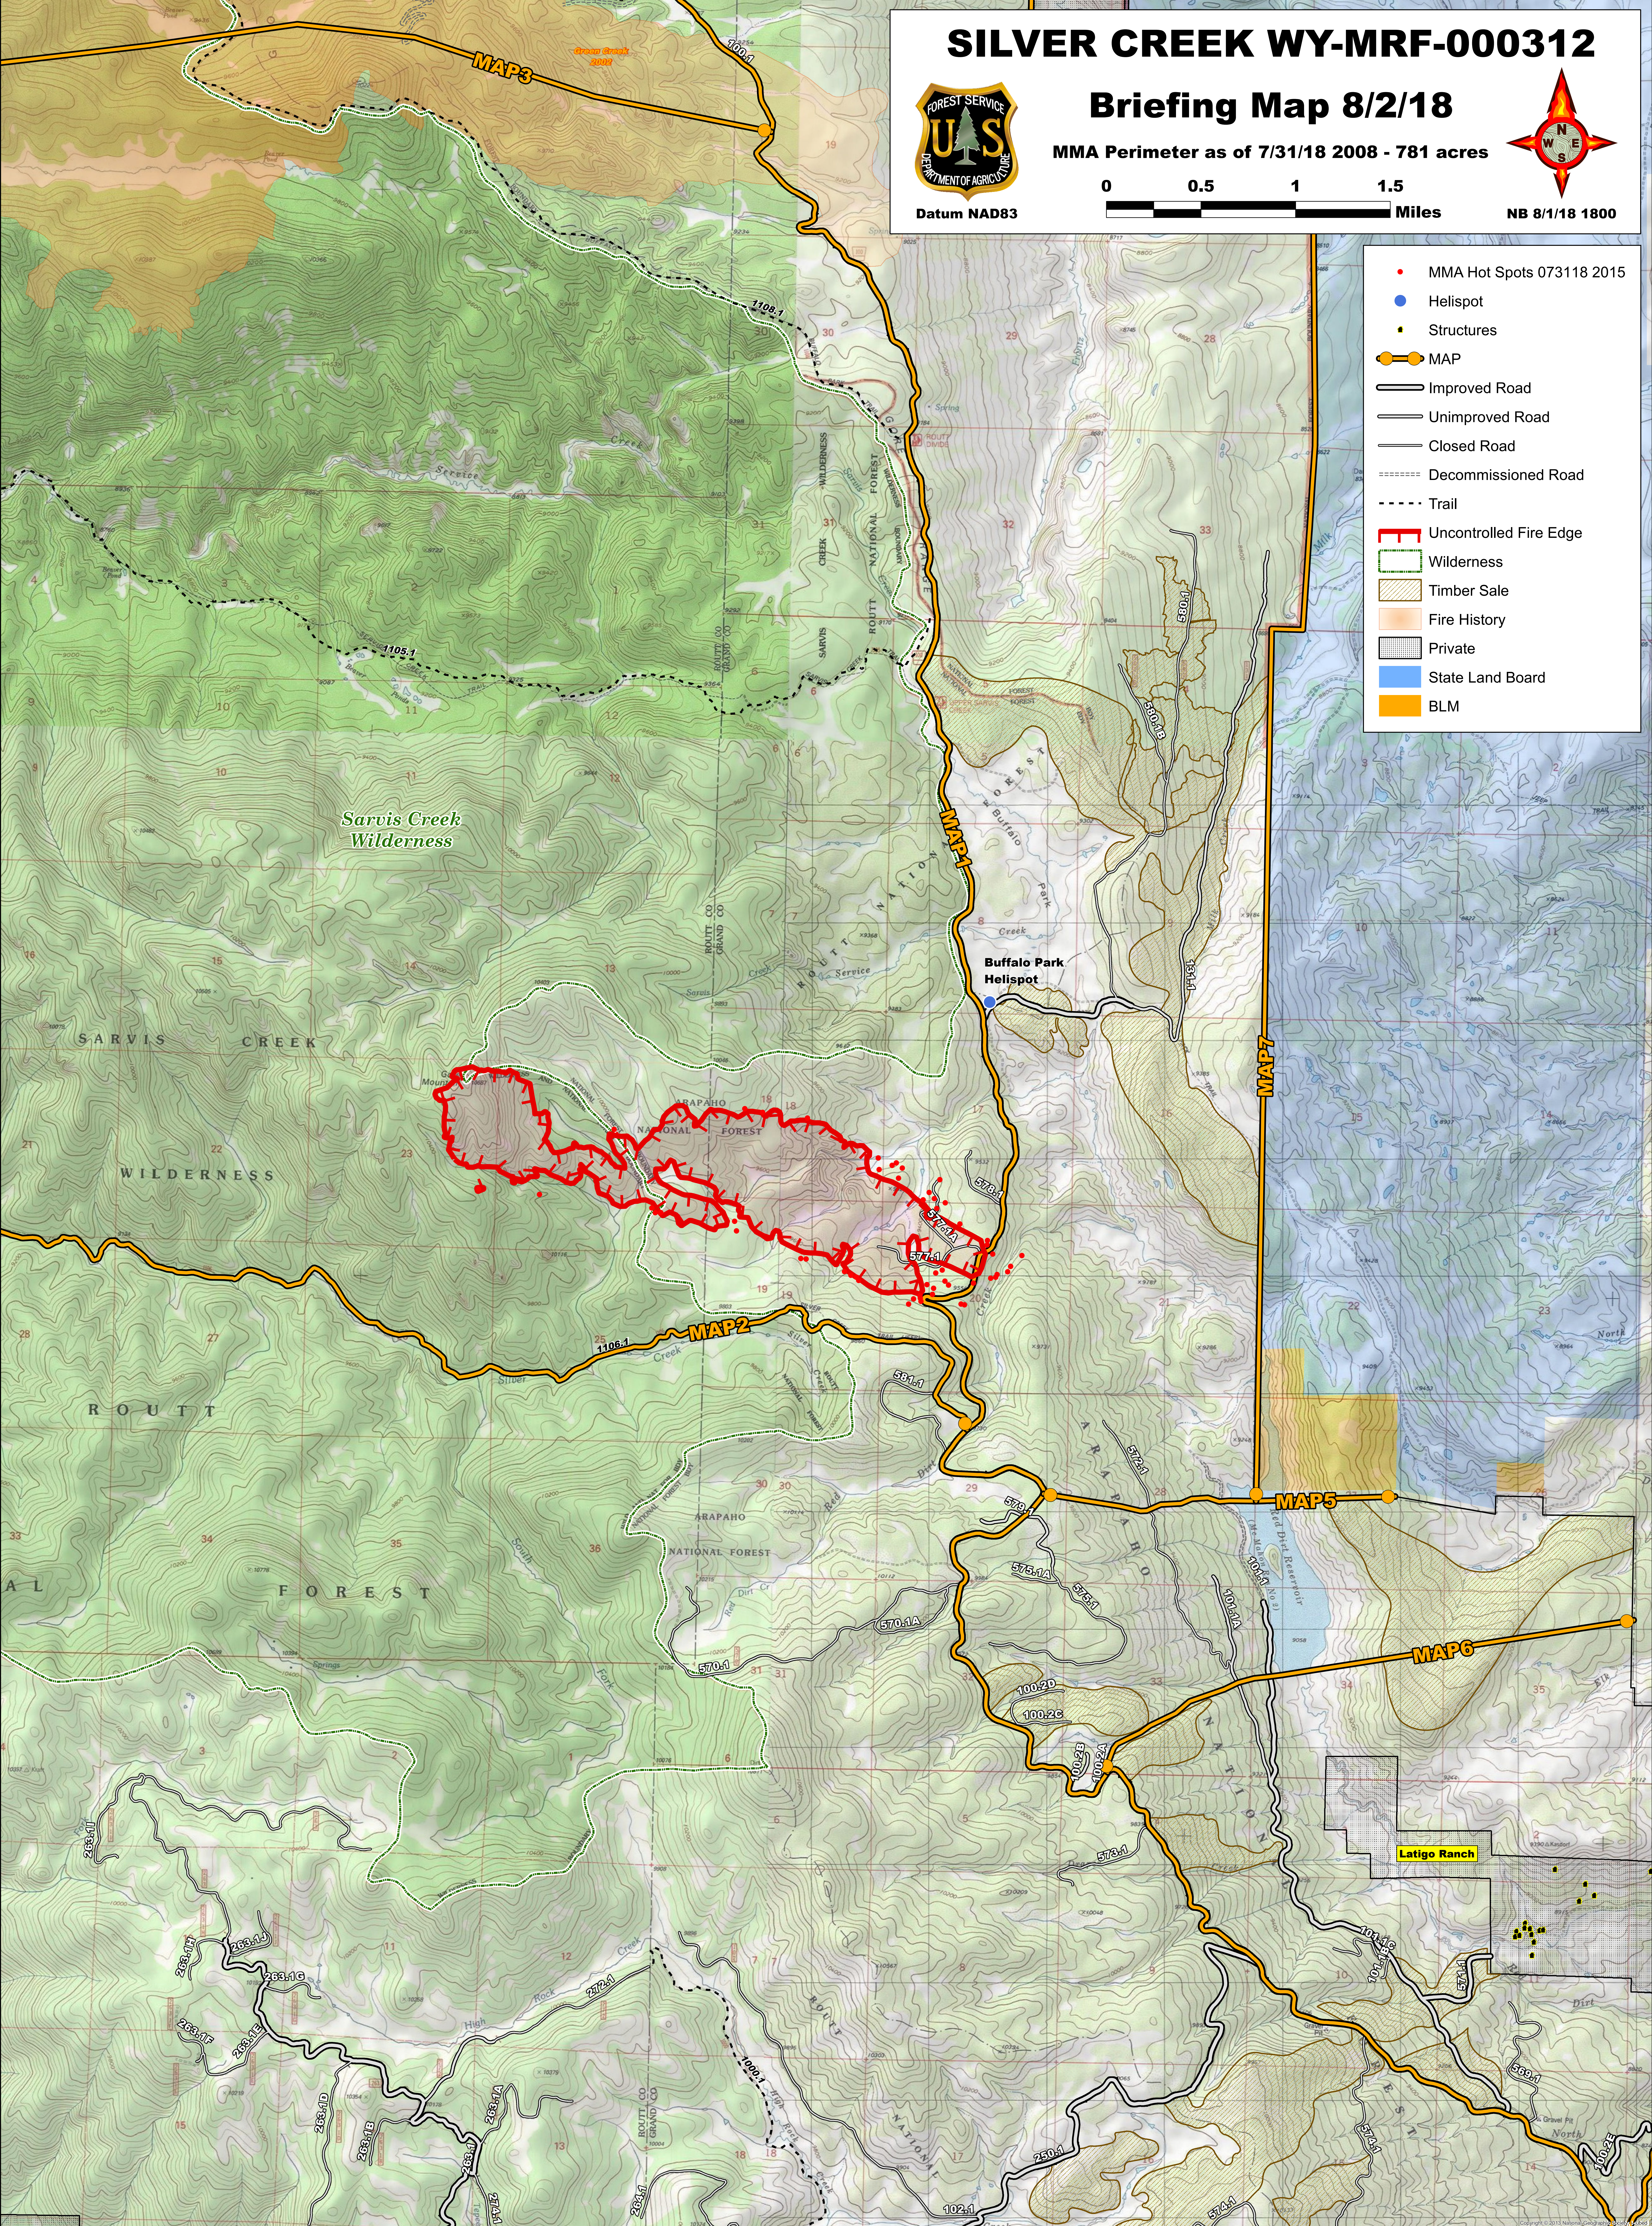

SILVER CREEK WY-MRF-000312

Briefing Map 8/2/18

MMA Perimeter as of 7/31/18 2008 - 781 acres

Datum NAD83

NB 8/1/18 1800

- MMA Hot Spots 073118 2015
- Helispot
- Structures
- MAP
- Improved Road
- Unimproved Road
- Closed Road
- Decommissioned Road
- Trail
- Uncontrolled Fire Edge
- Wilderness
- Timber Sale
- Fire History
- Private
- State Land Board
- BLM

Sarvis Creek Wilderness

Buffalo Park Helispot

Latigo Ranch