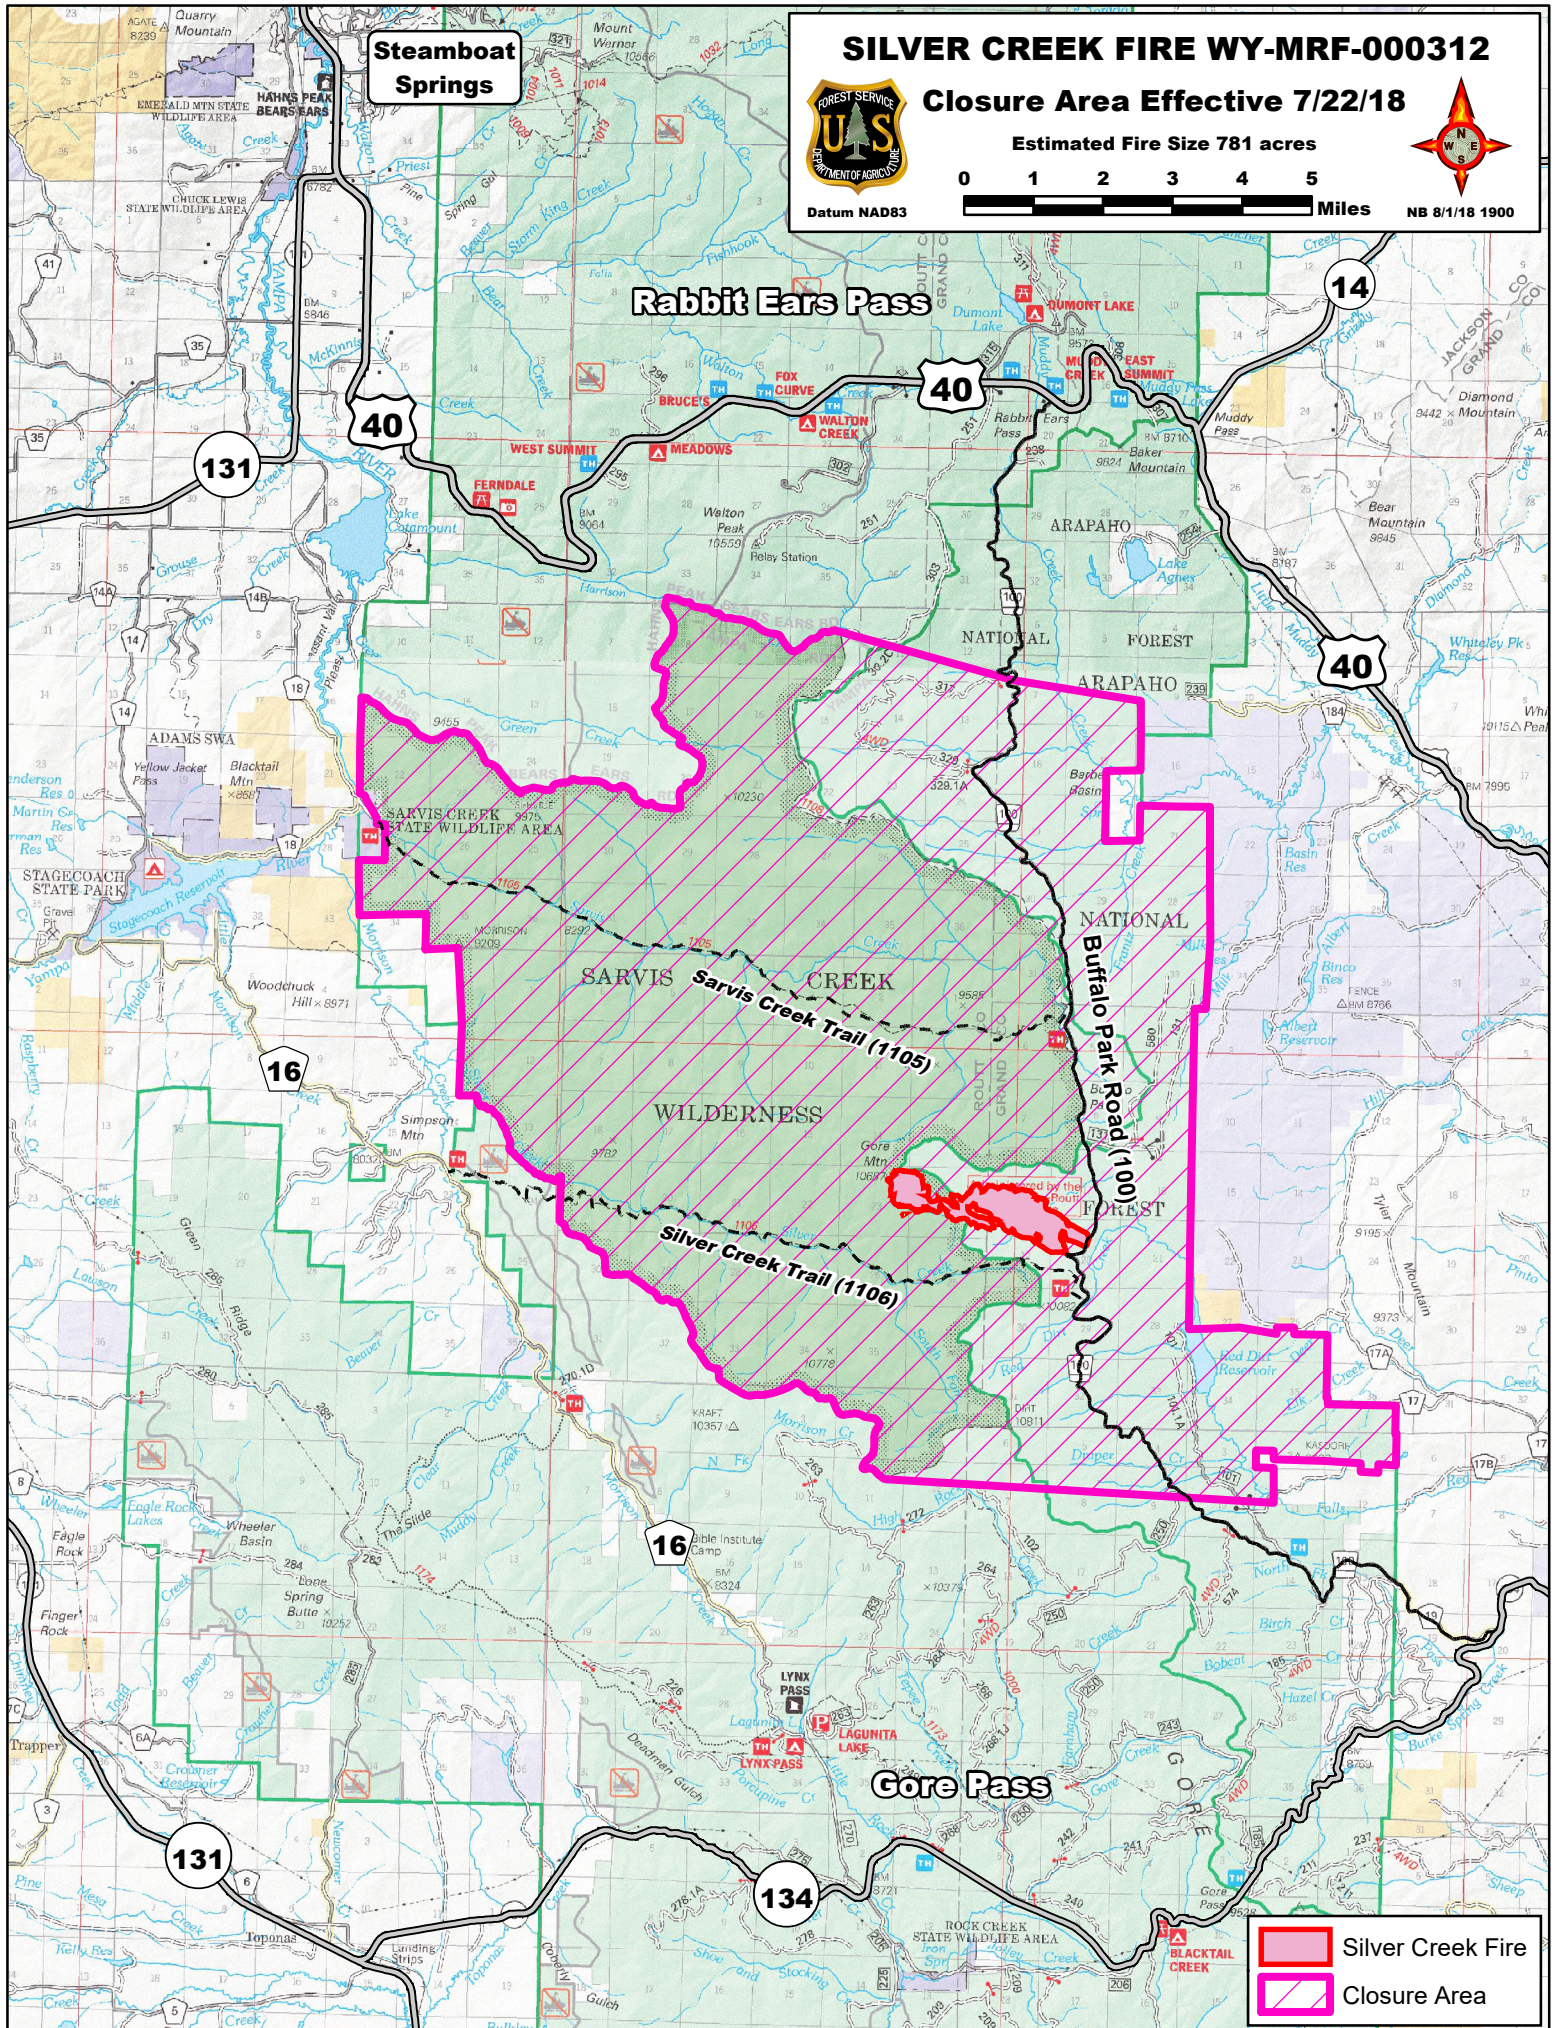

# SILVER CREEK FIRE WY-MRF-000312

## Closure Area Effective 7/22/18

Estimated Fire Size 781 acres

Datum NAD83

NB 8/1/18 1900

Steamboat Springs

Rabbit Ears Pass

40

14

131

40

40

16

16

131

134

- Silver Creek Fire
- Closure Area