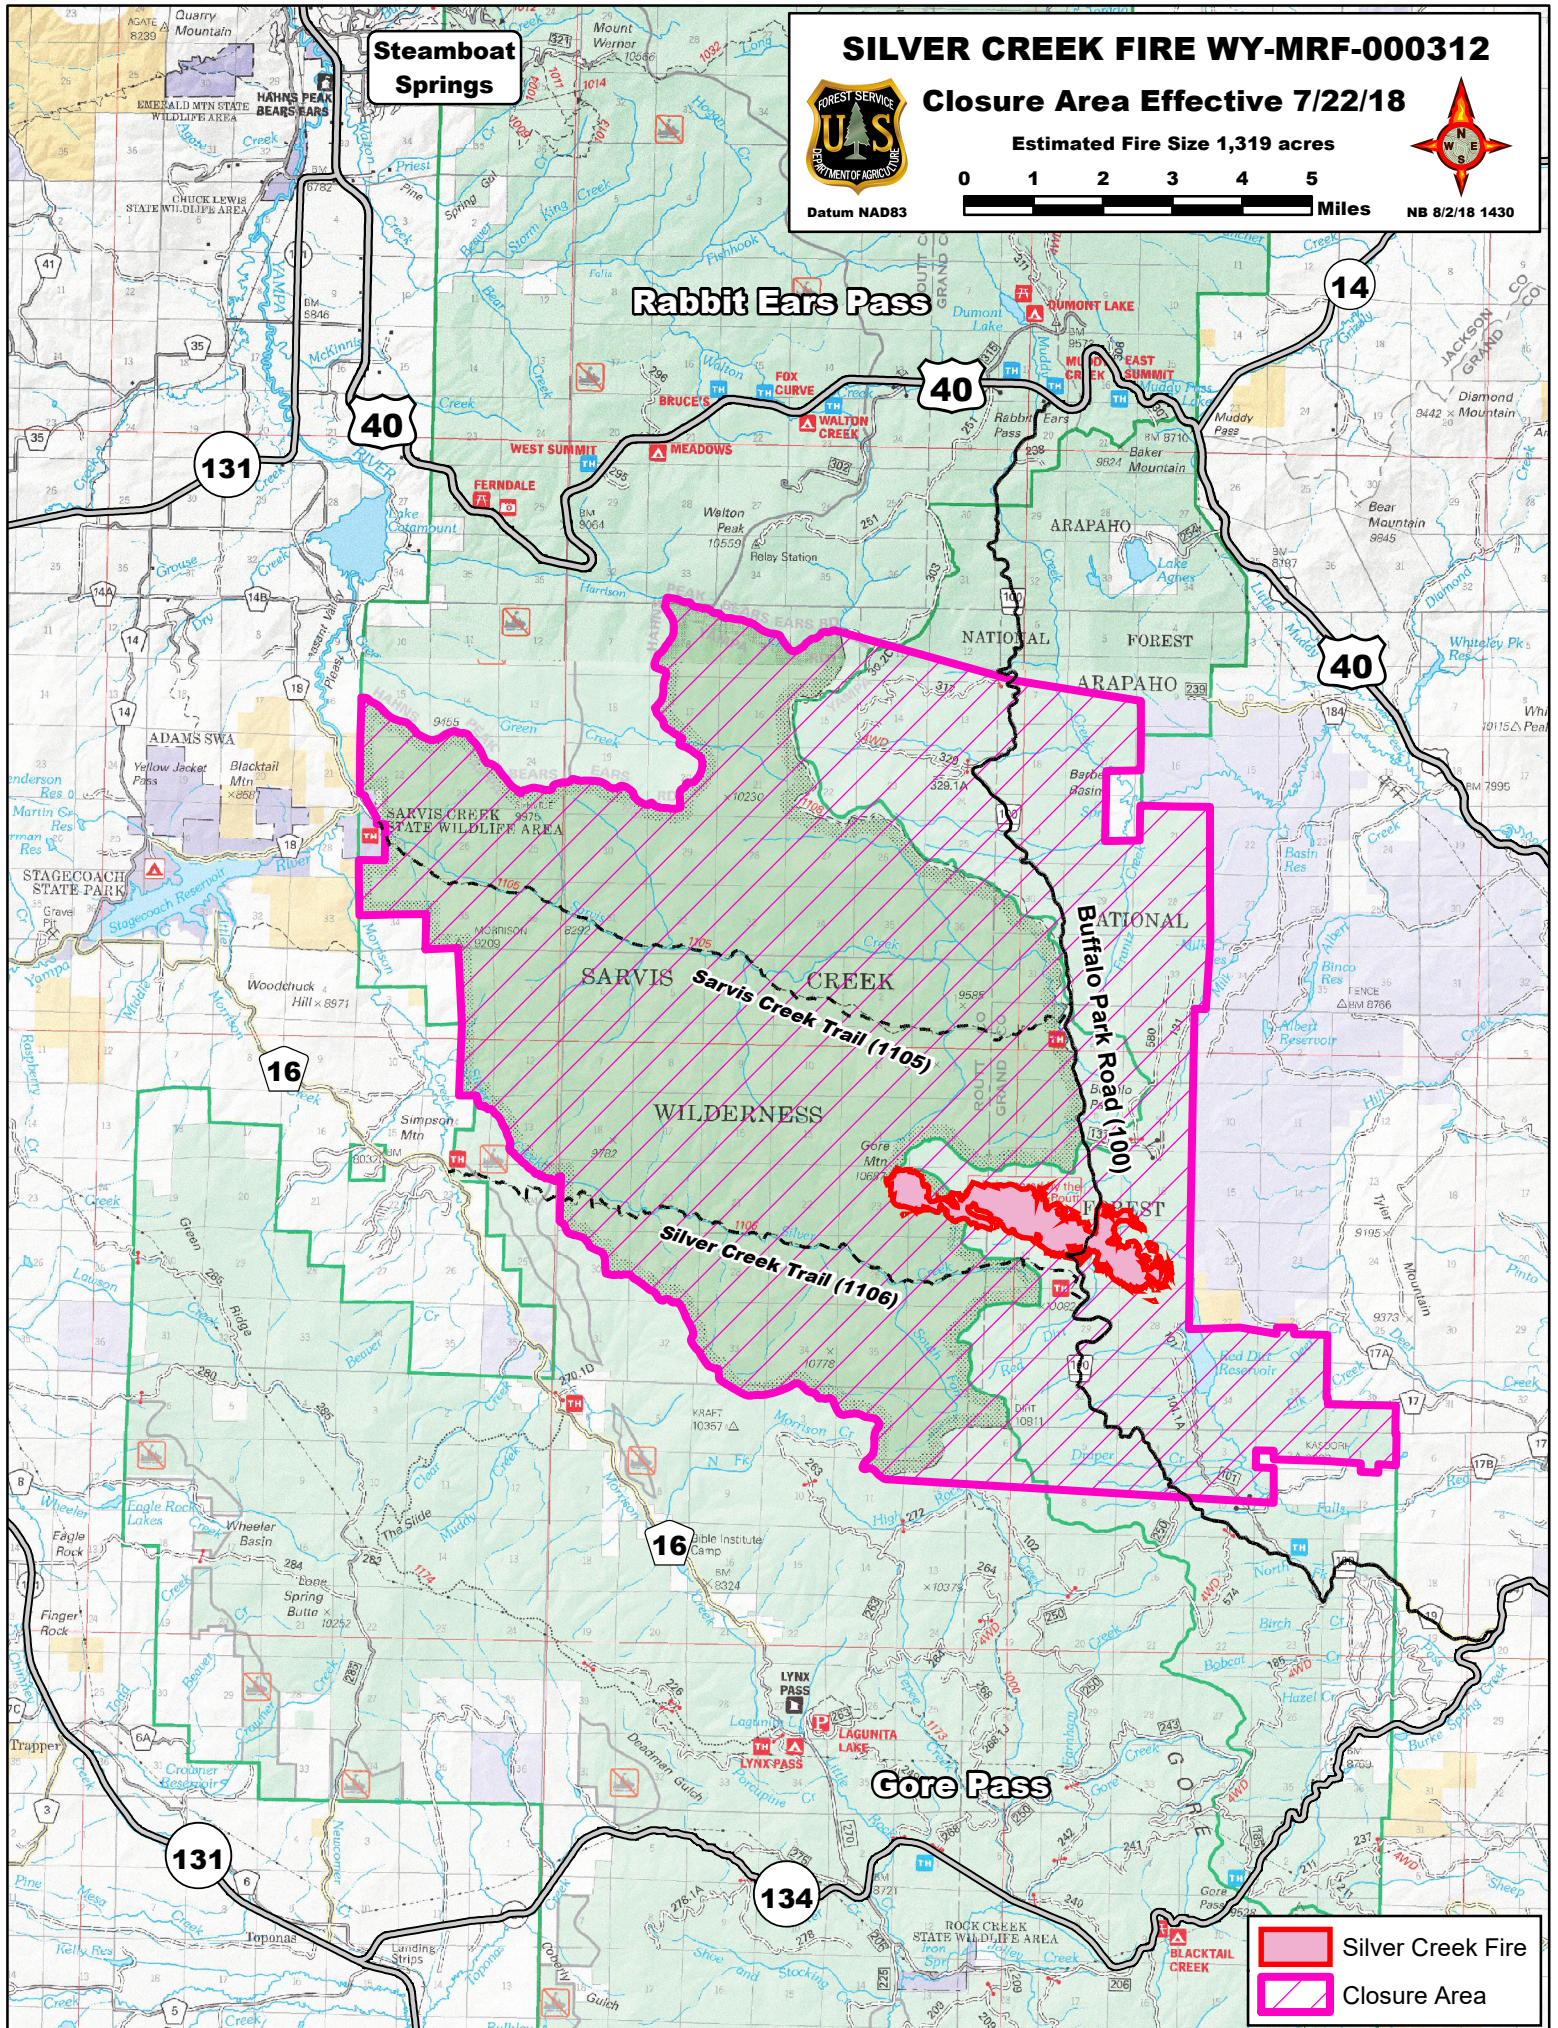

SILVER CREEK FIRE WY-MRF-000312

Closure Area Effective 7/22/18

Estimated Fire Size 1,319 acres

Datum NAD83

NB 8/2/18 1430

	Silver Creek Fire
	Closure Area