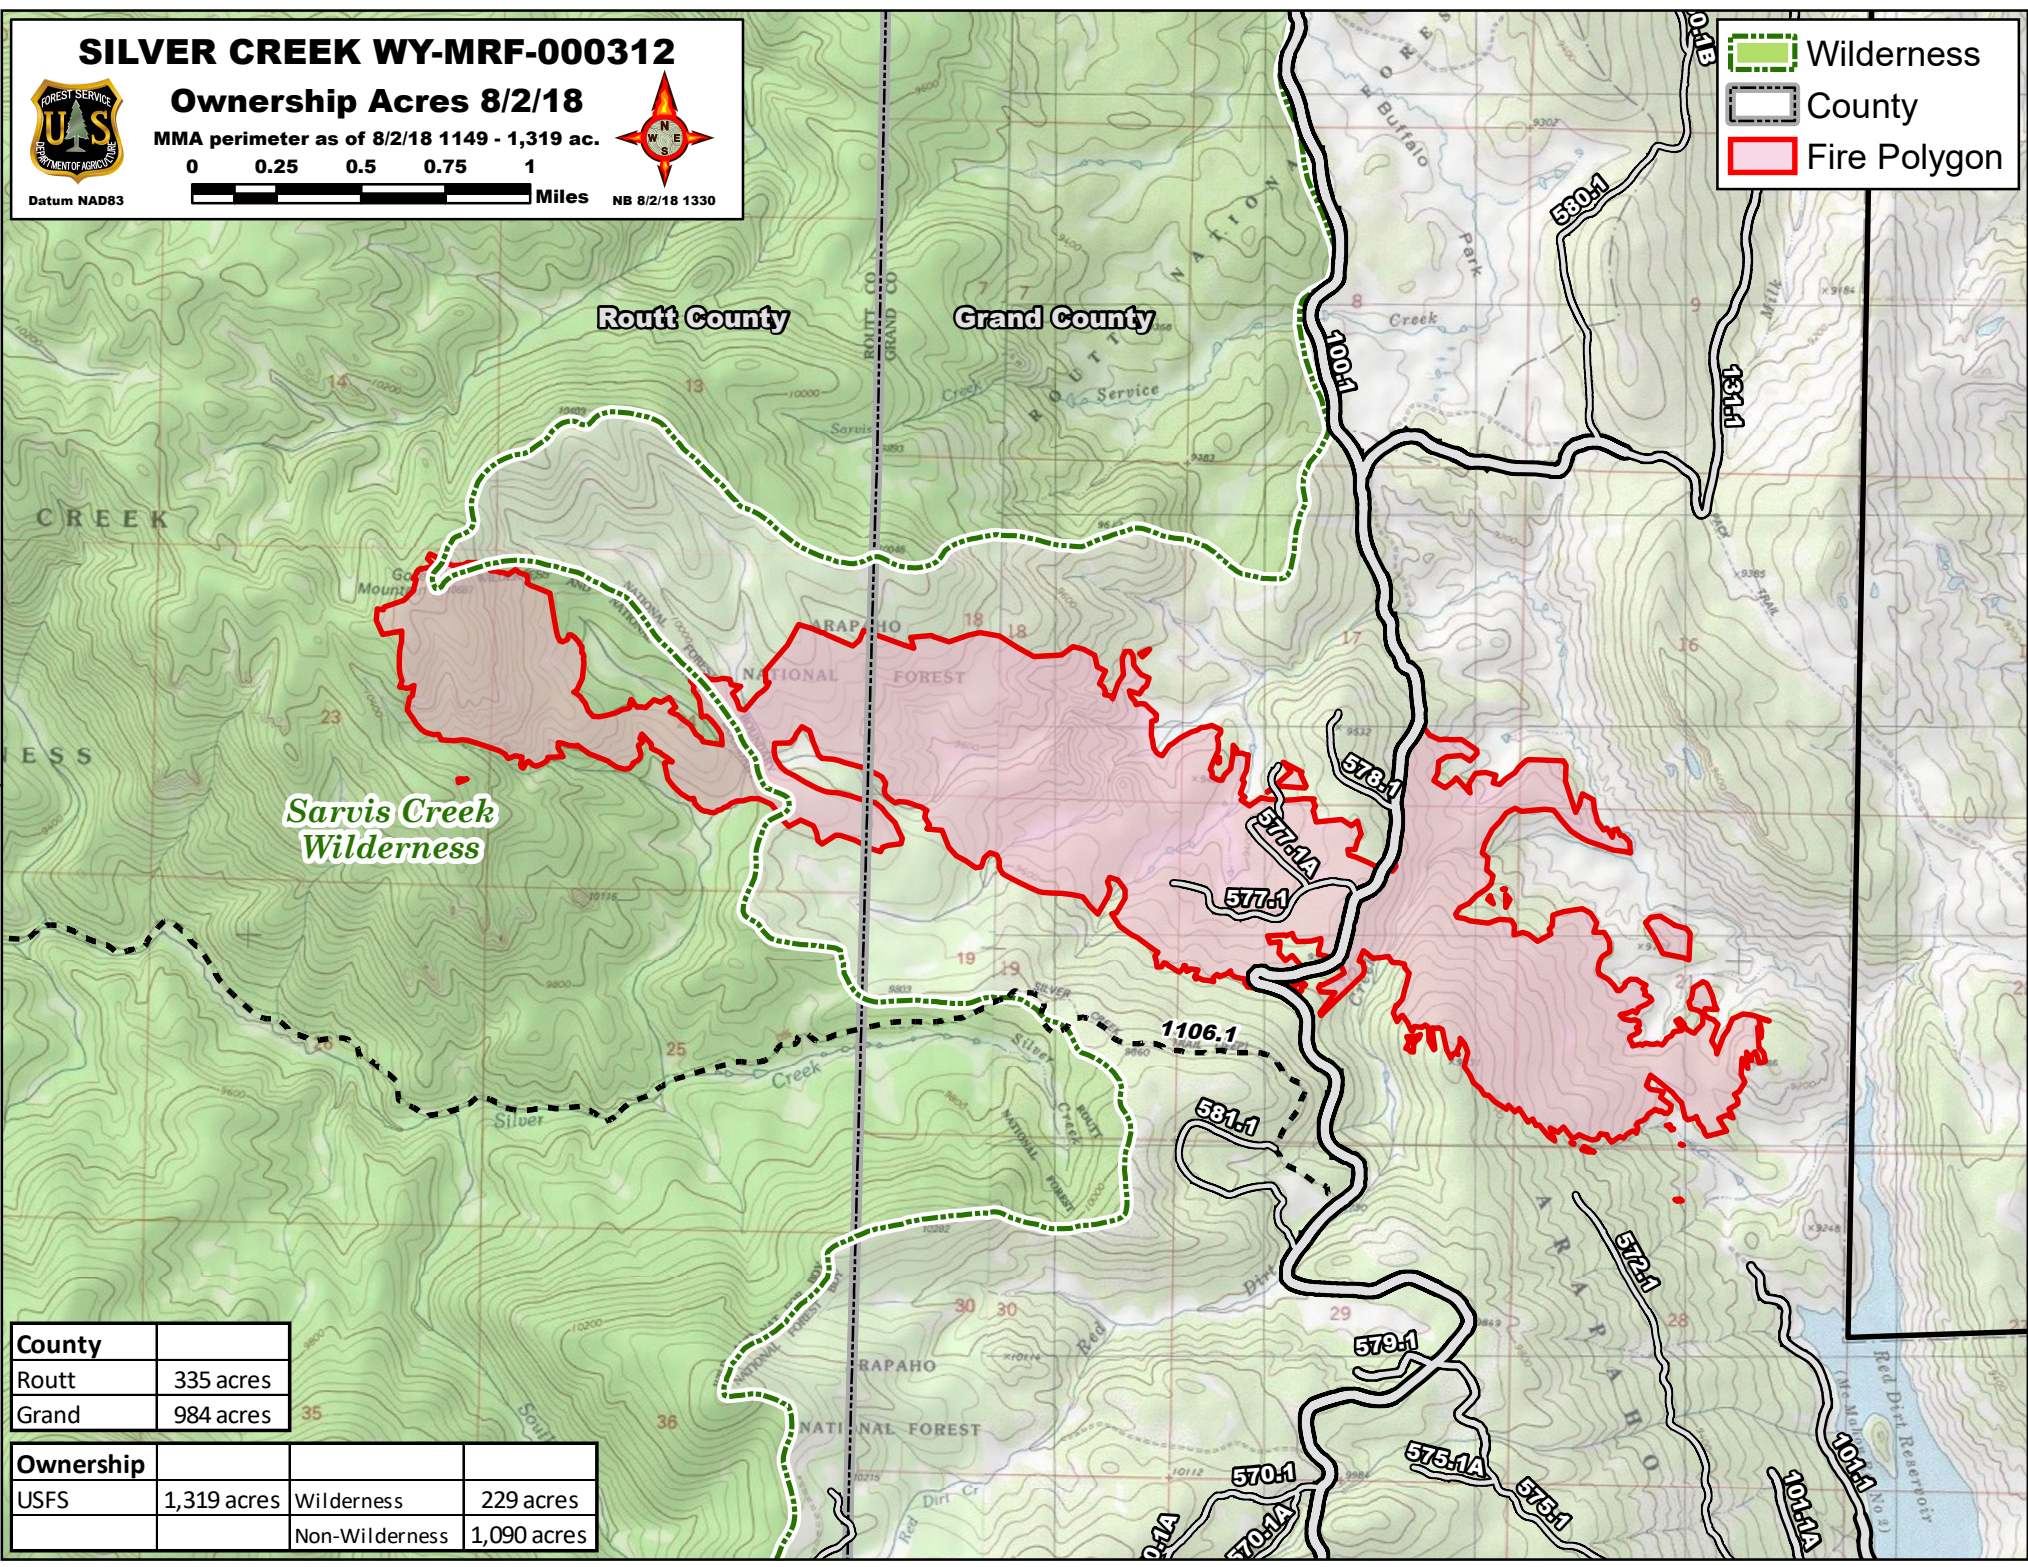

# SILVER CREEK WY-MRF-000312

## Ownership Acres 8/2/18

MMA perimeter as of 8/2/18 1149 - 1,319 ac.

Datum NAD83 Miles NB 8/2/18 1330

- Wilderness
- County
- Fire Polygon

*Sarvis Creek  
Wilderness*

County			
Routt		335 acres	
Grand		984 acres	
Ownership			
USFS	1,319 acres	Wilderness	229 acres
		Non-Wilderness	1,090 acres