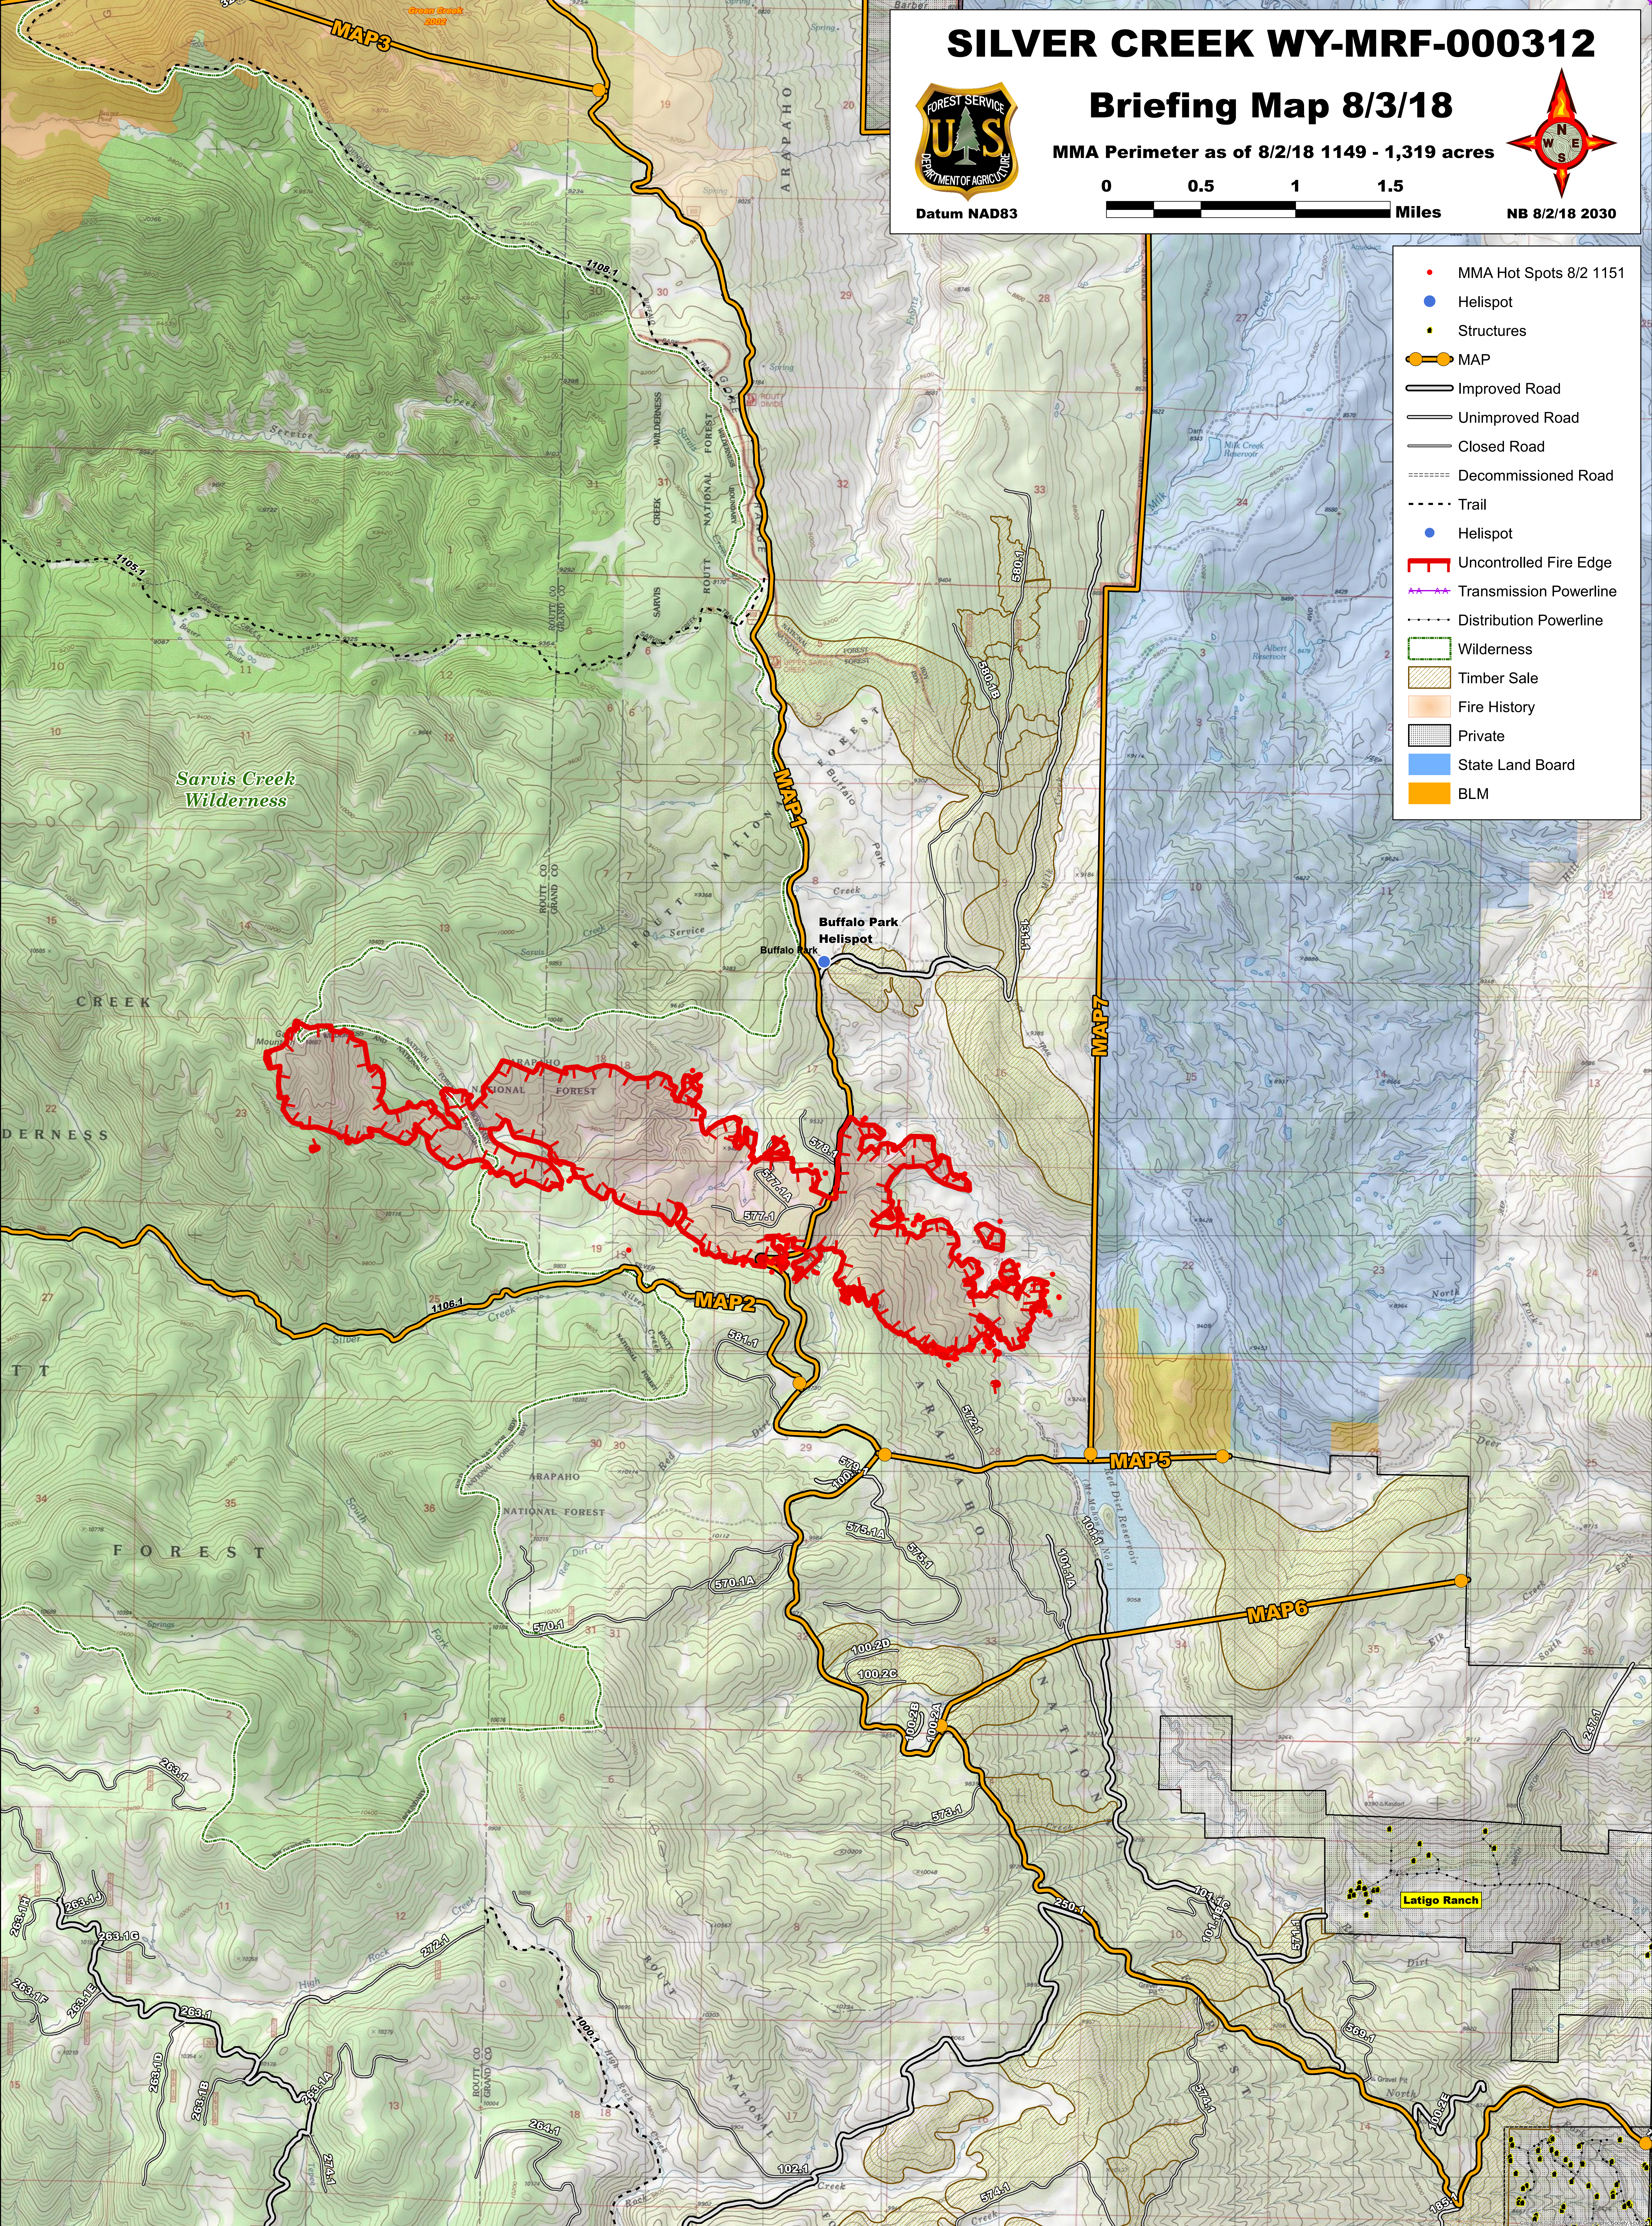

SILVER CREEK WY-MRF-000312

Briefing Map 8/3/18

MMA Perimeter as of 8/2/18 1149 - 1,319 acres

Datum NAD83

NB 8/2/18 2030

- MMA Hot Spots 8/2 1151
- Helispot
- Structures
- MAP
- Improved Road
- Unimproved Road
- Closed Road
- Decommissioned Road
- Trail
- Helispot
- Uncontrolled Fire Edge
- Transmission Powerline
- Distribution Powerline
- Wilderness
- Timber Sale
- Fire History
- Private
- State Land Board
- BLM

Sarvis Creek Wilderness

Buffalo Park Helispot

Latigo Ranch