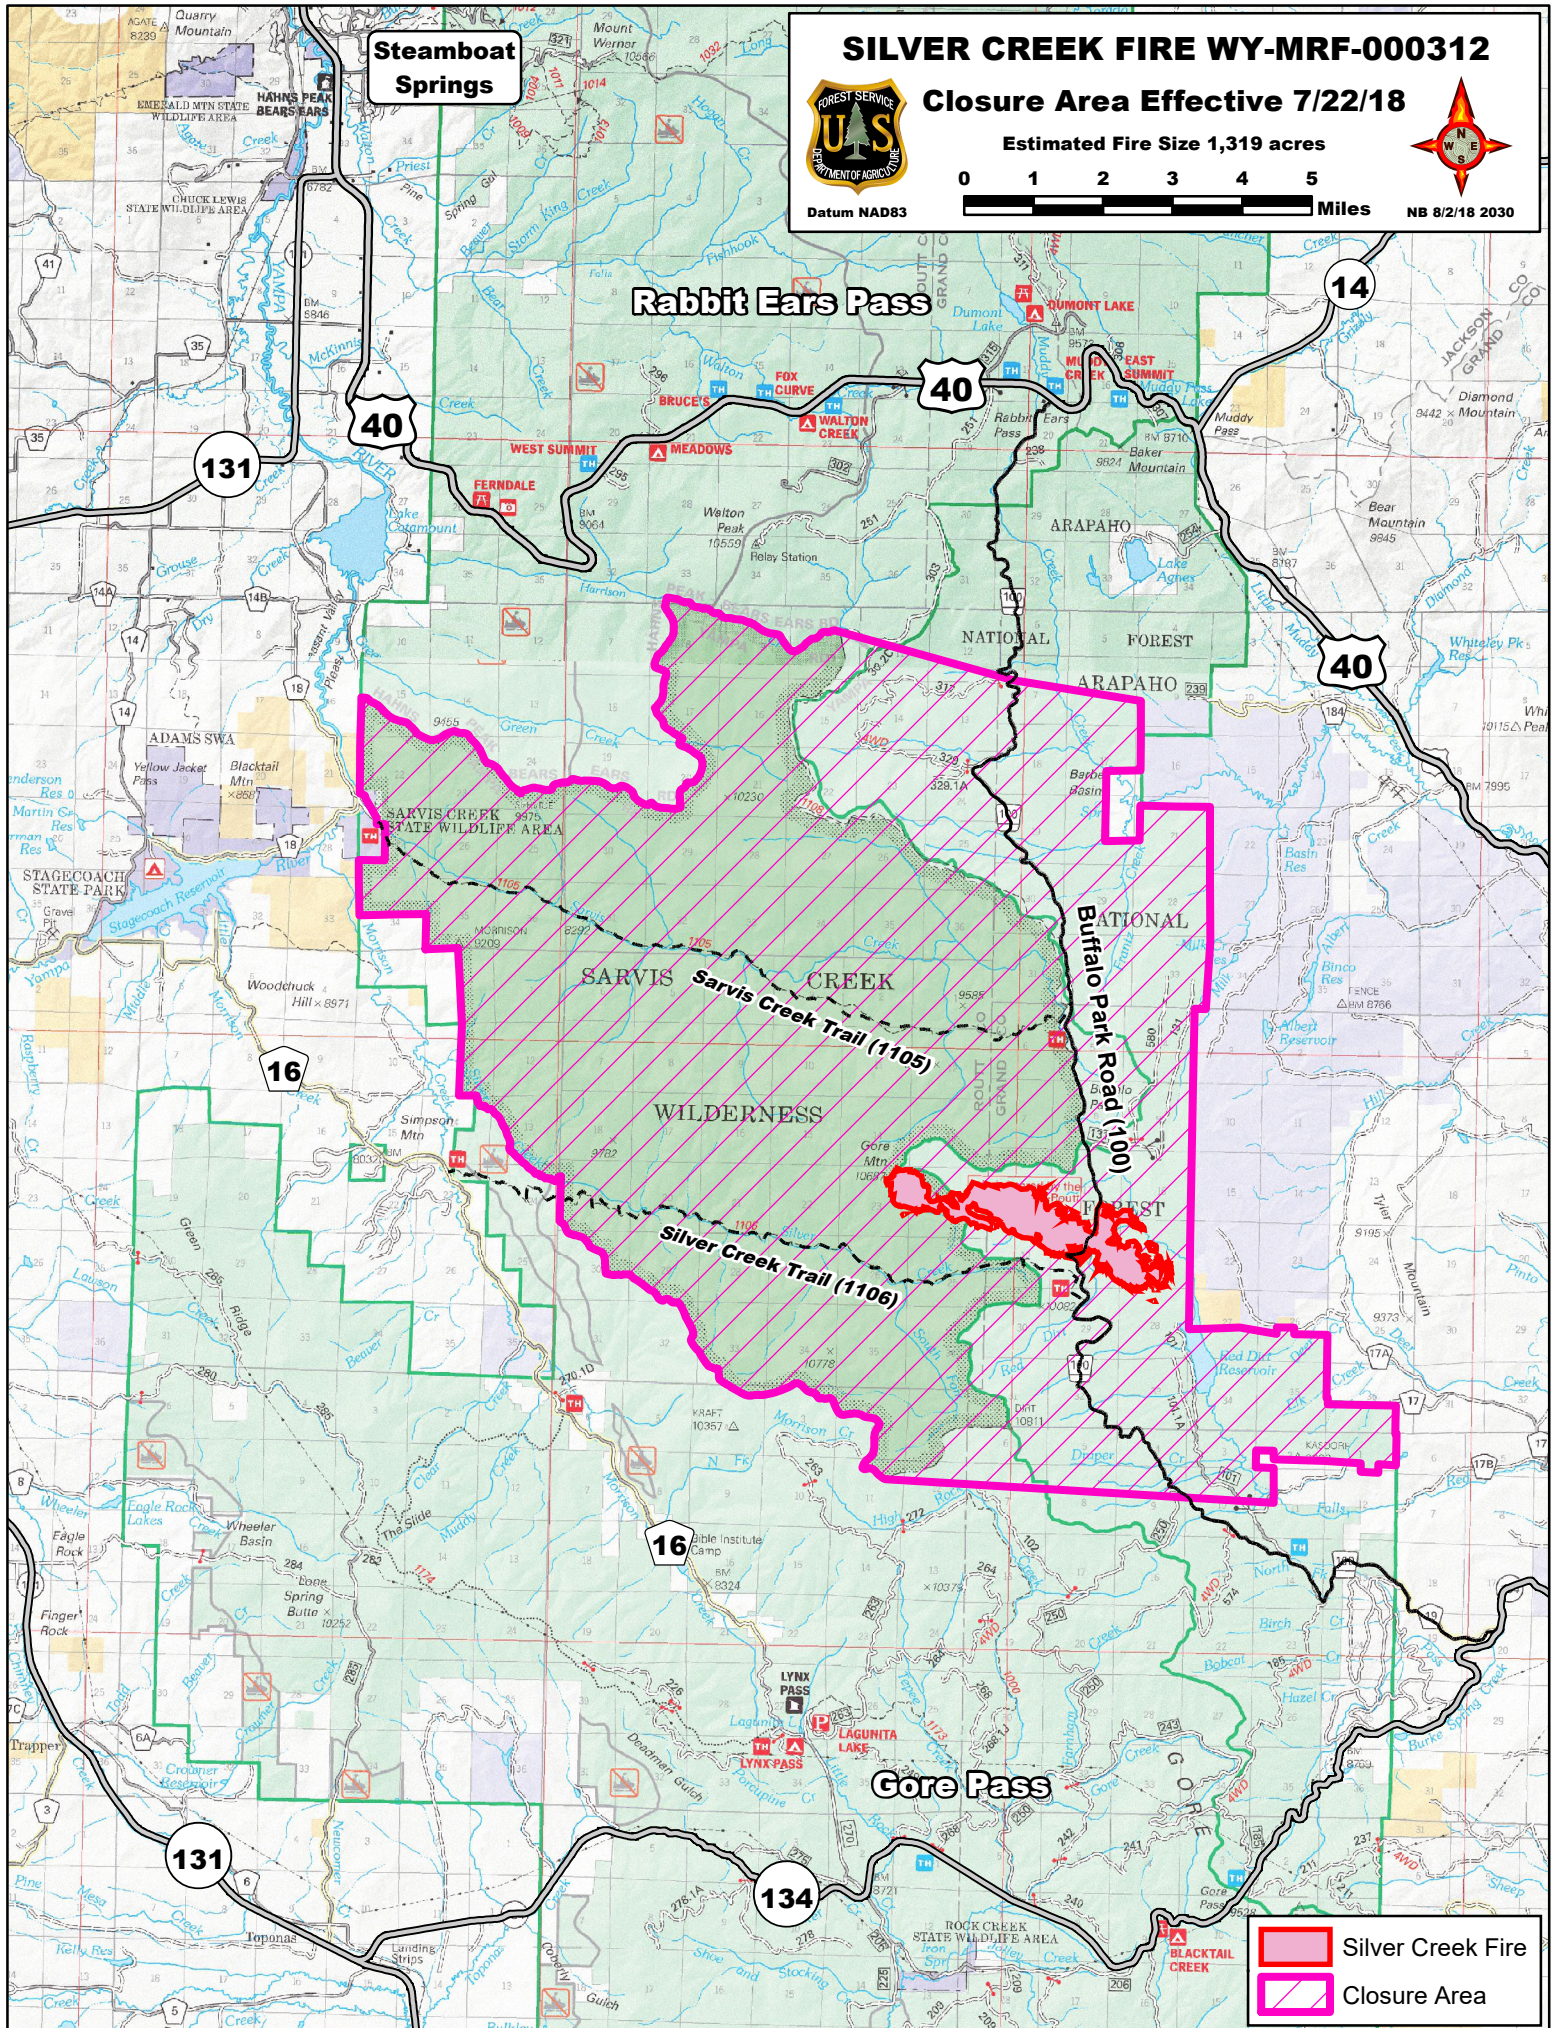

SILVER CREEK FIRE WY-MRF-000312

Closure Area Effective 7/22/18

Estimated Fire Size 1,319 acres

Datum NAD83

NB 8/2/18 2030

Steamboat Springs

Rabbit Ears Pass

40

14

131

40

40

16

16

131

134

- Silver Creek Fire
- Closure Area