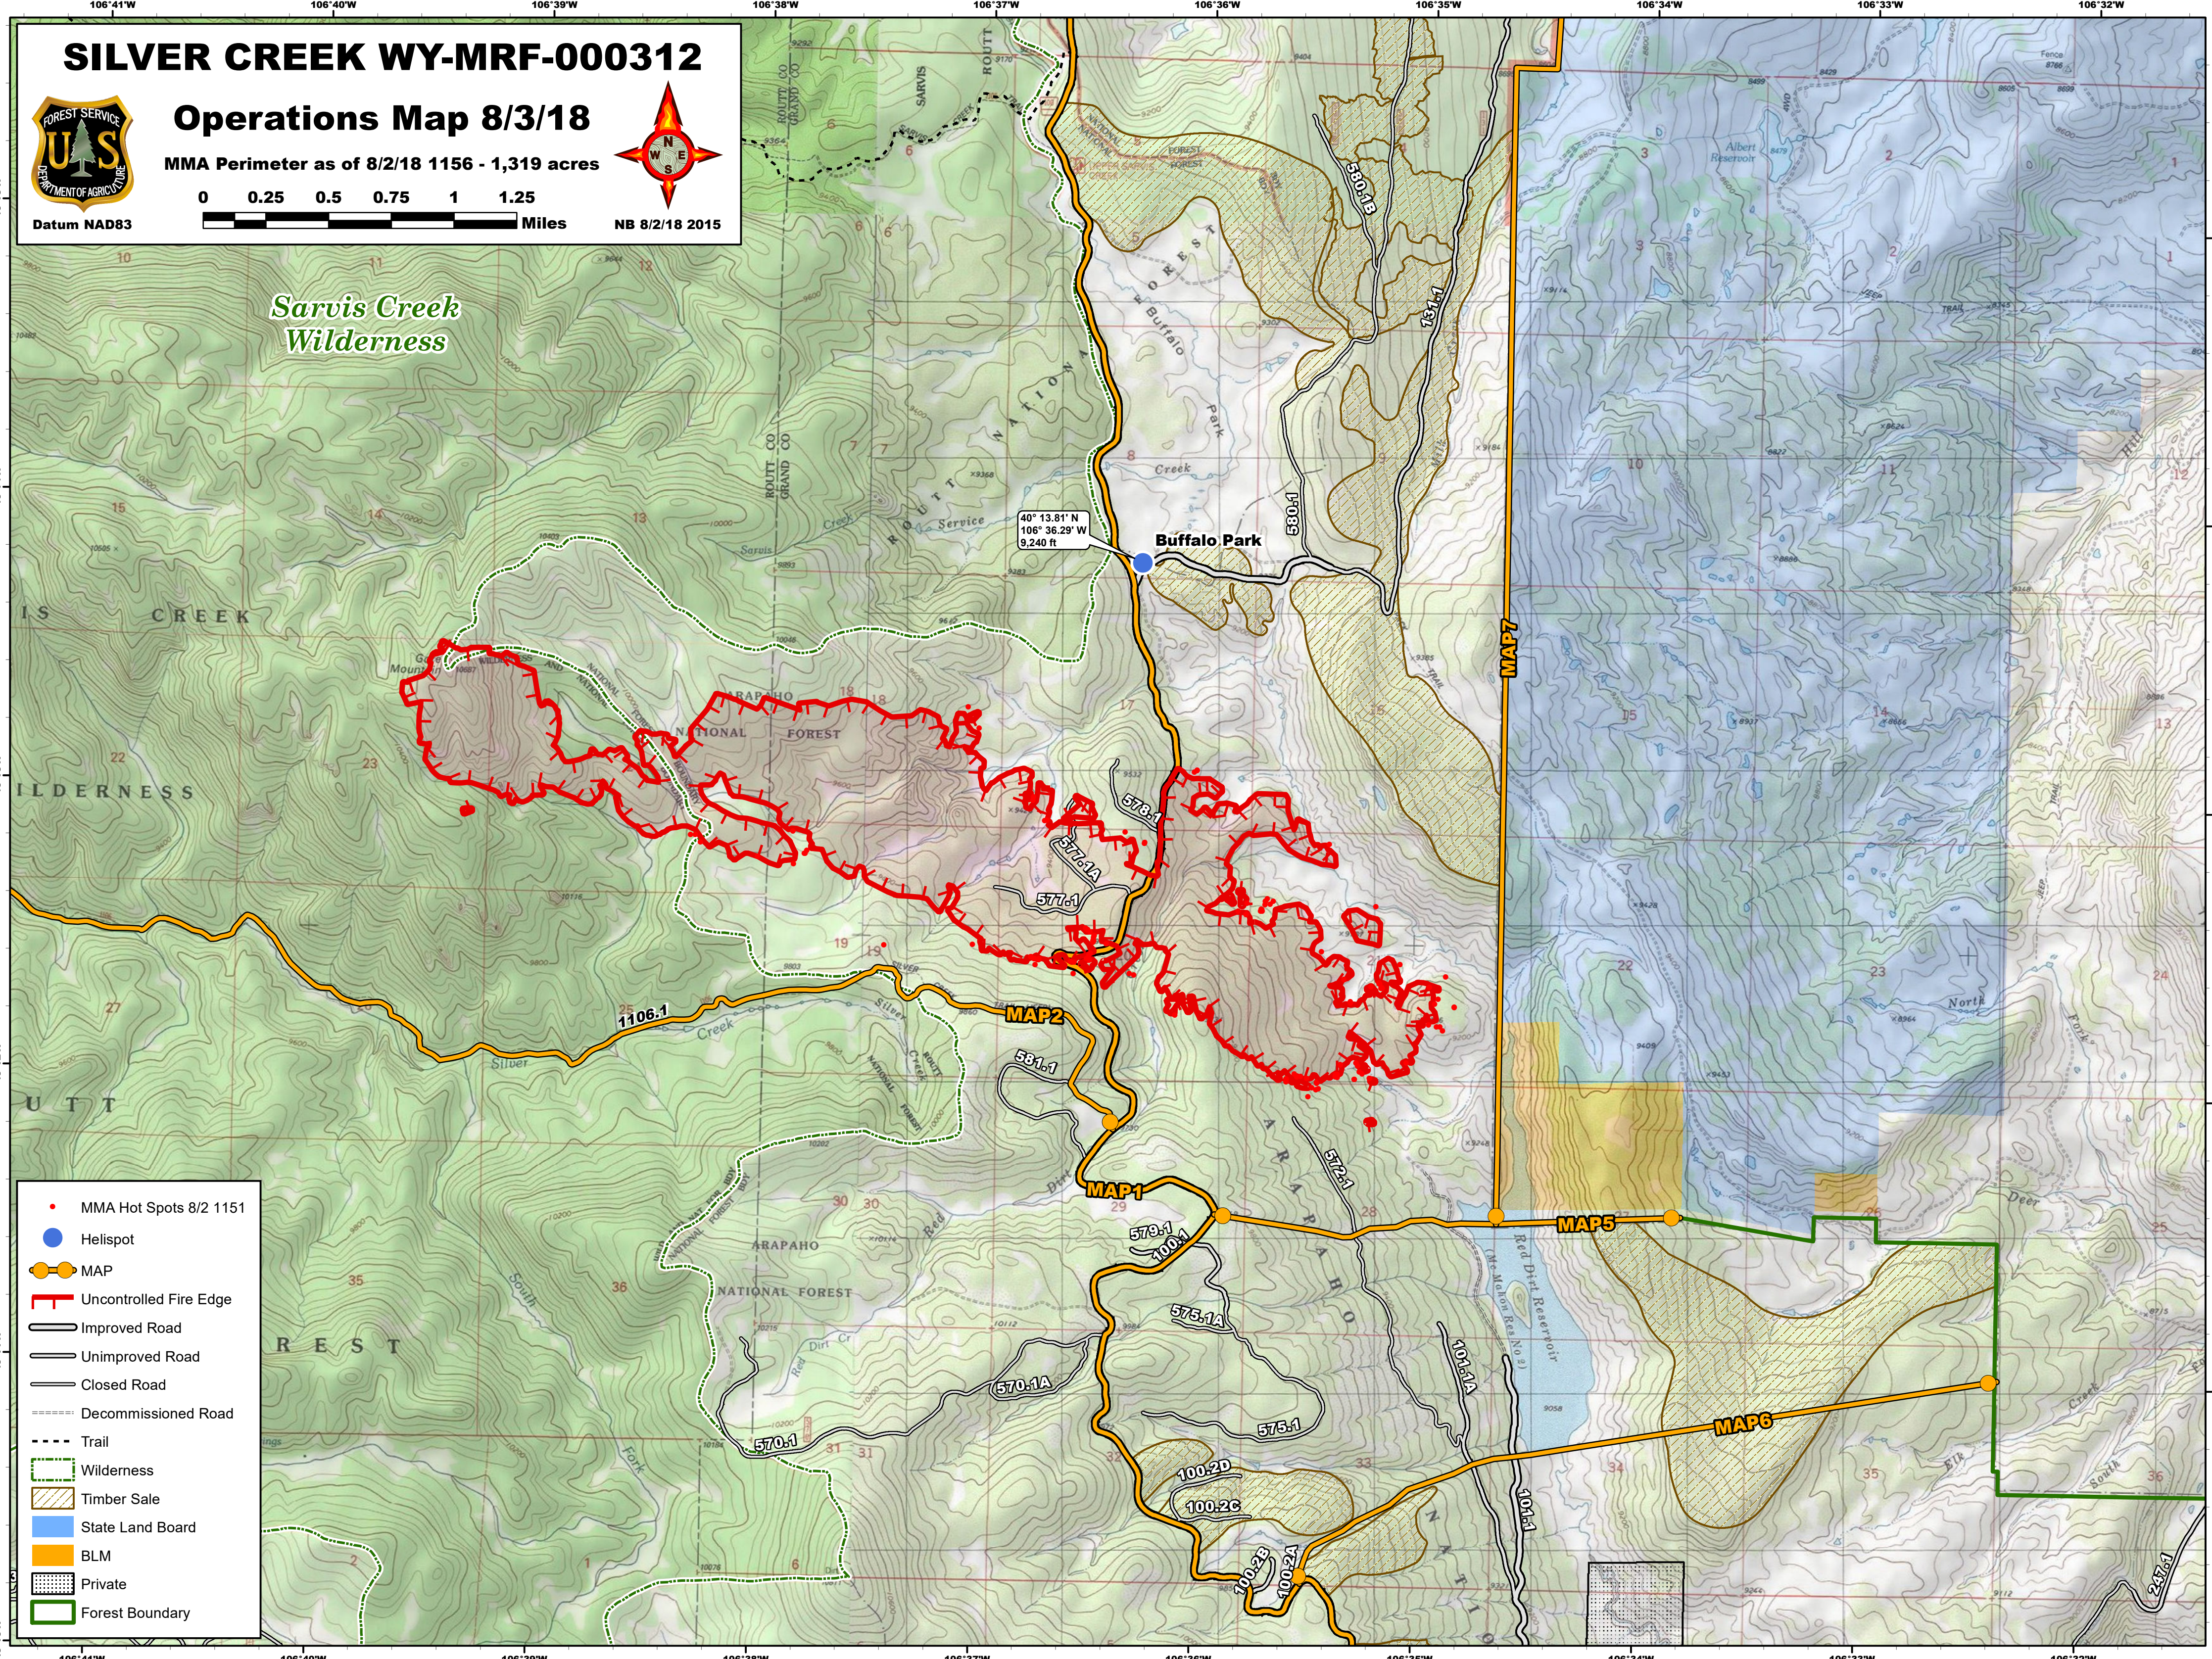

# SILVER CREEK WY-MRF-000312

## Operations Map 8/3/18

MMA Perimeter as of 8/2/18 1156 - 1,319 acres

NB 8/2/18 2015

Datum NAD83

*Sarvis Creek  
Wilderness*

40° 13.81' N  
106° 36.29' W  
9,240 ft

Buffalo Park

- MMA Hot Spots 8/2 1151
- Helispot
- MAP
- ┌ Uncontrolled Fire Edge
- Improved Road
- Unimproved Road
- Closed Road
- Decommissioned Road
- - - - Trail
- ▭ Wilderness
- ▨ Timber Sale
- ▭ State Land Board
- ▭ BLM
- ▭ Private
- ▭ Forest Boundary