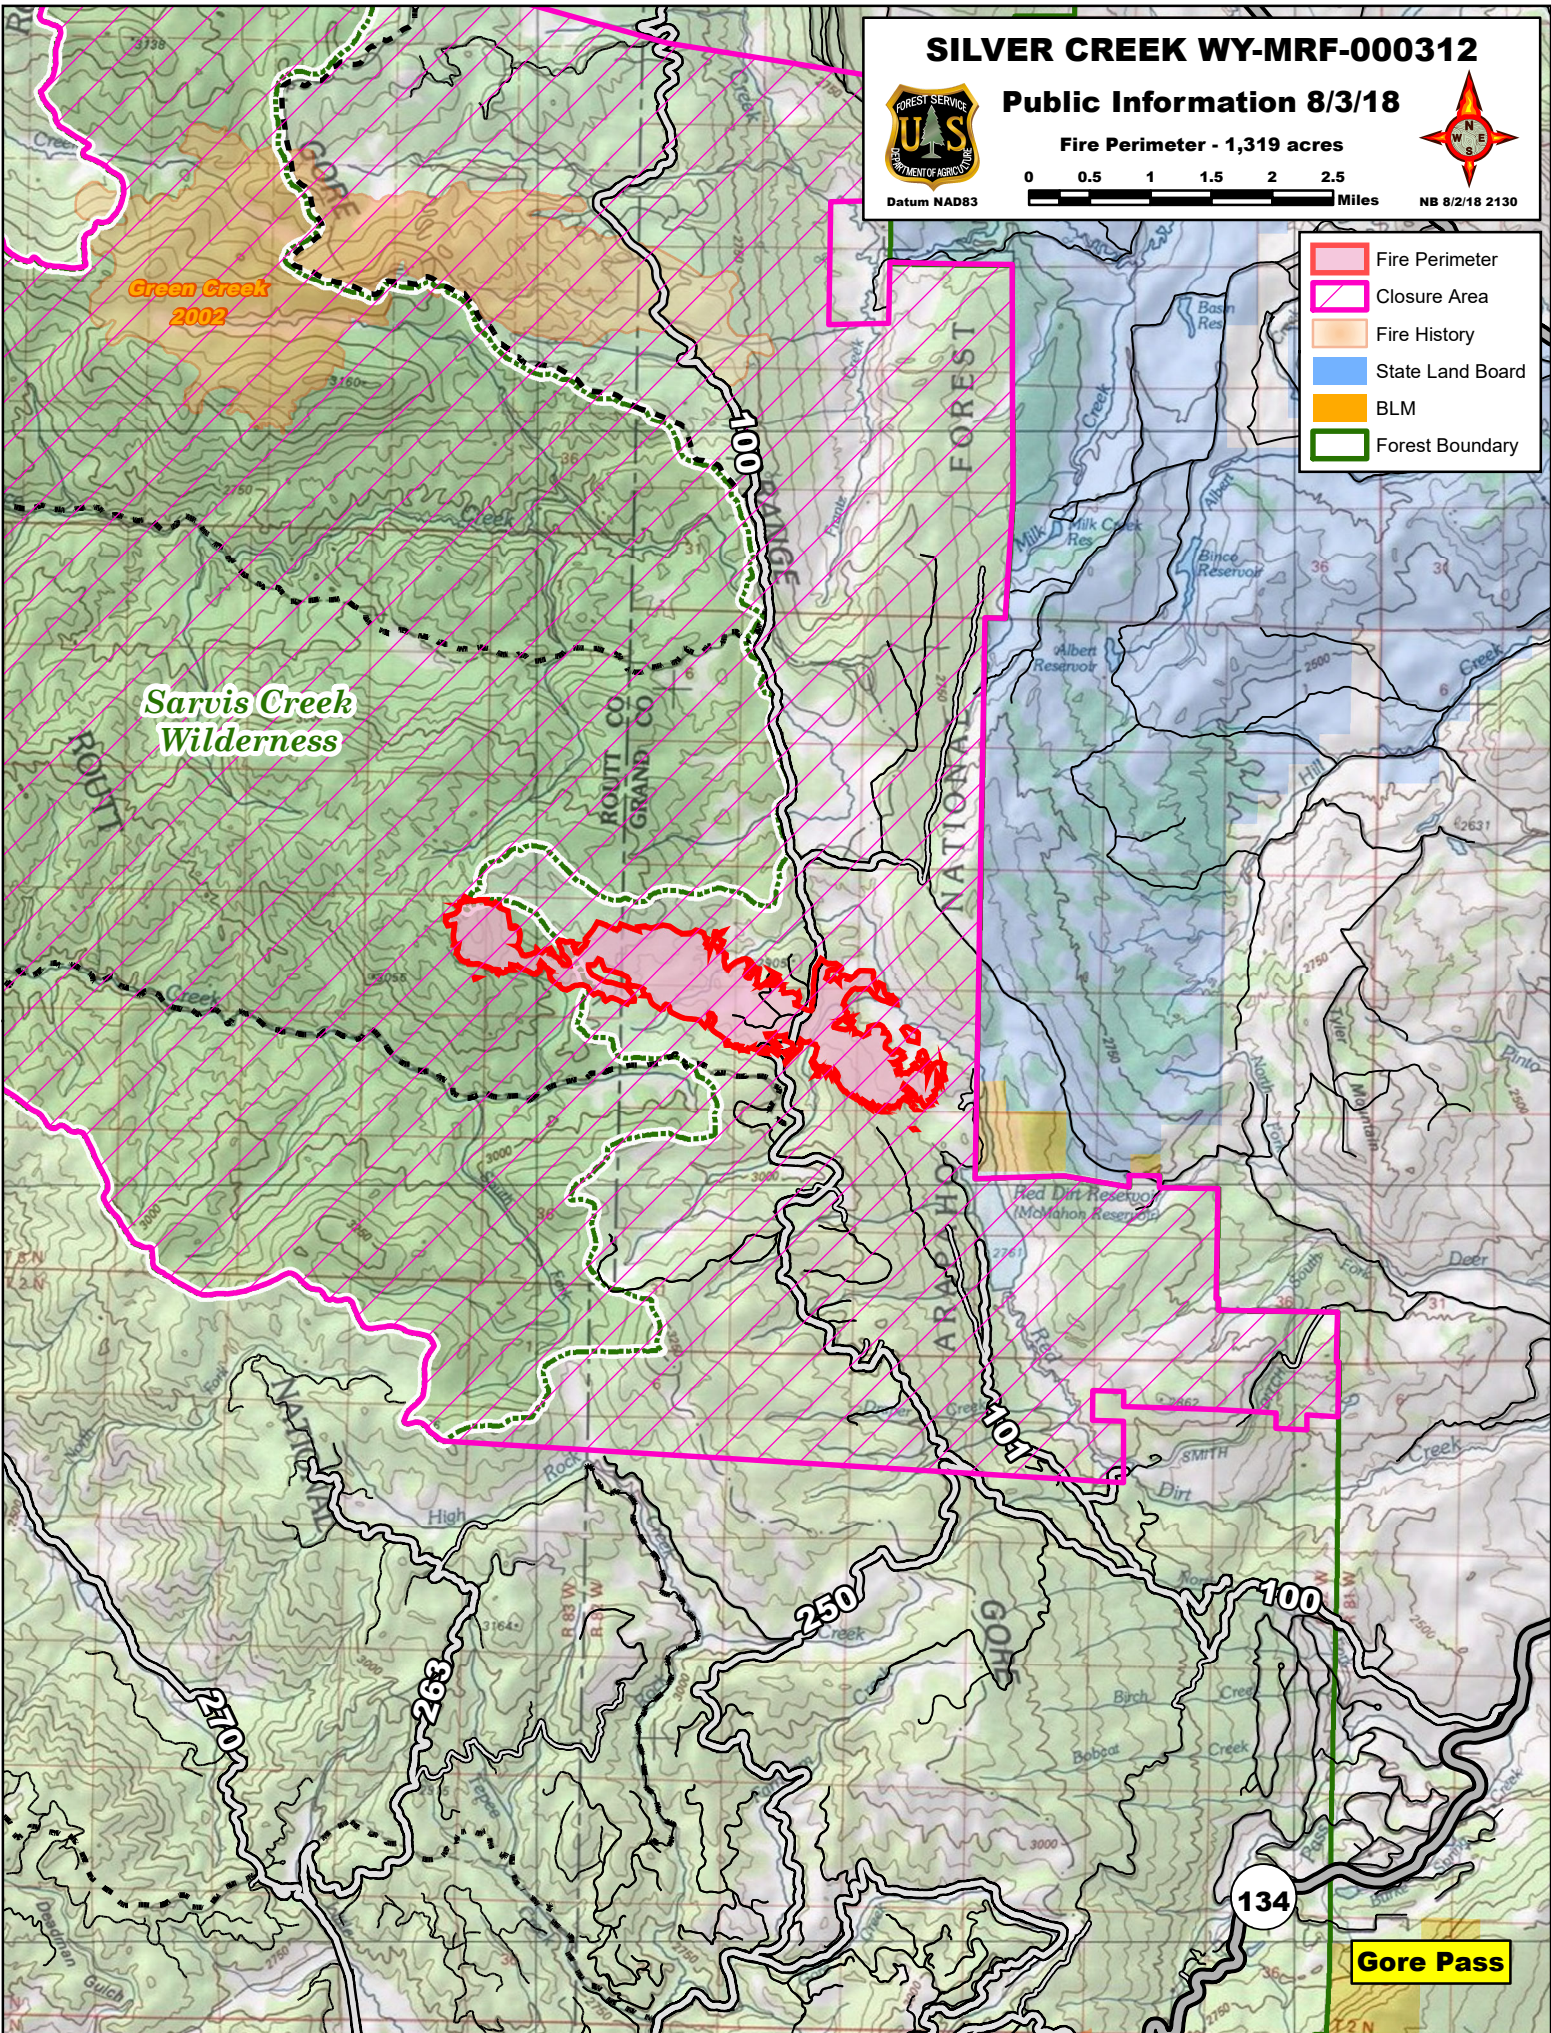

SILVER CREEK WY-MRF-000312

Public Information 8/3/18

Fire Perimeter - 1,319 acres

Datum NAD83

NB 8/2/18 2130

- Fire Perimeter
- Closure Area
- Fire History
- State Land Board
- BLM
- Forest Boundary

Green Creek
2002

Sarvis Creek
Wilderness

ROUTE 100
GRAND CO

ARAPAHO NATIONAL FOREST

ROUTE 101

134

Gore Pass