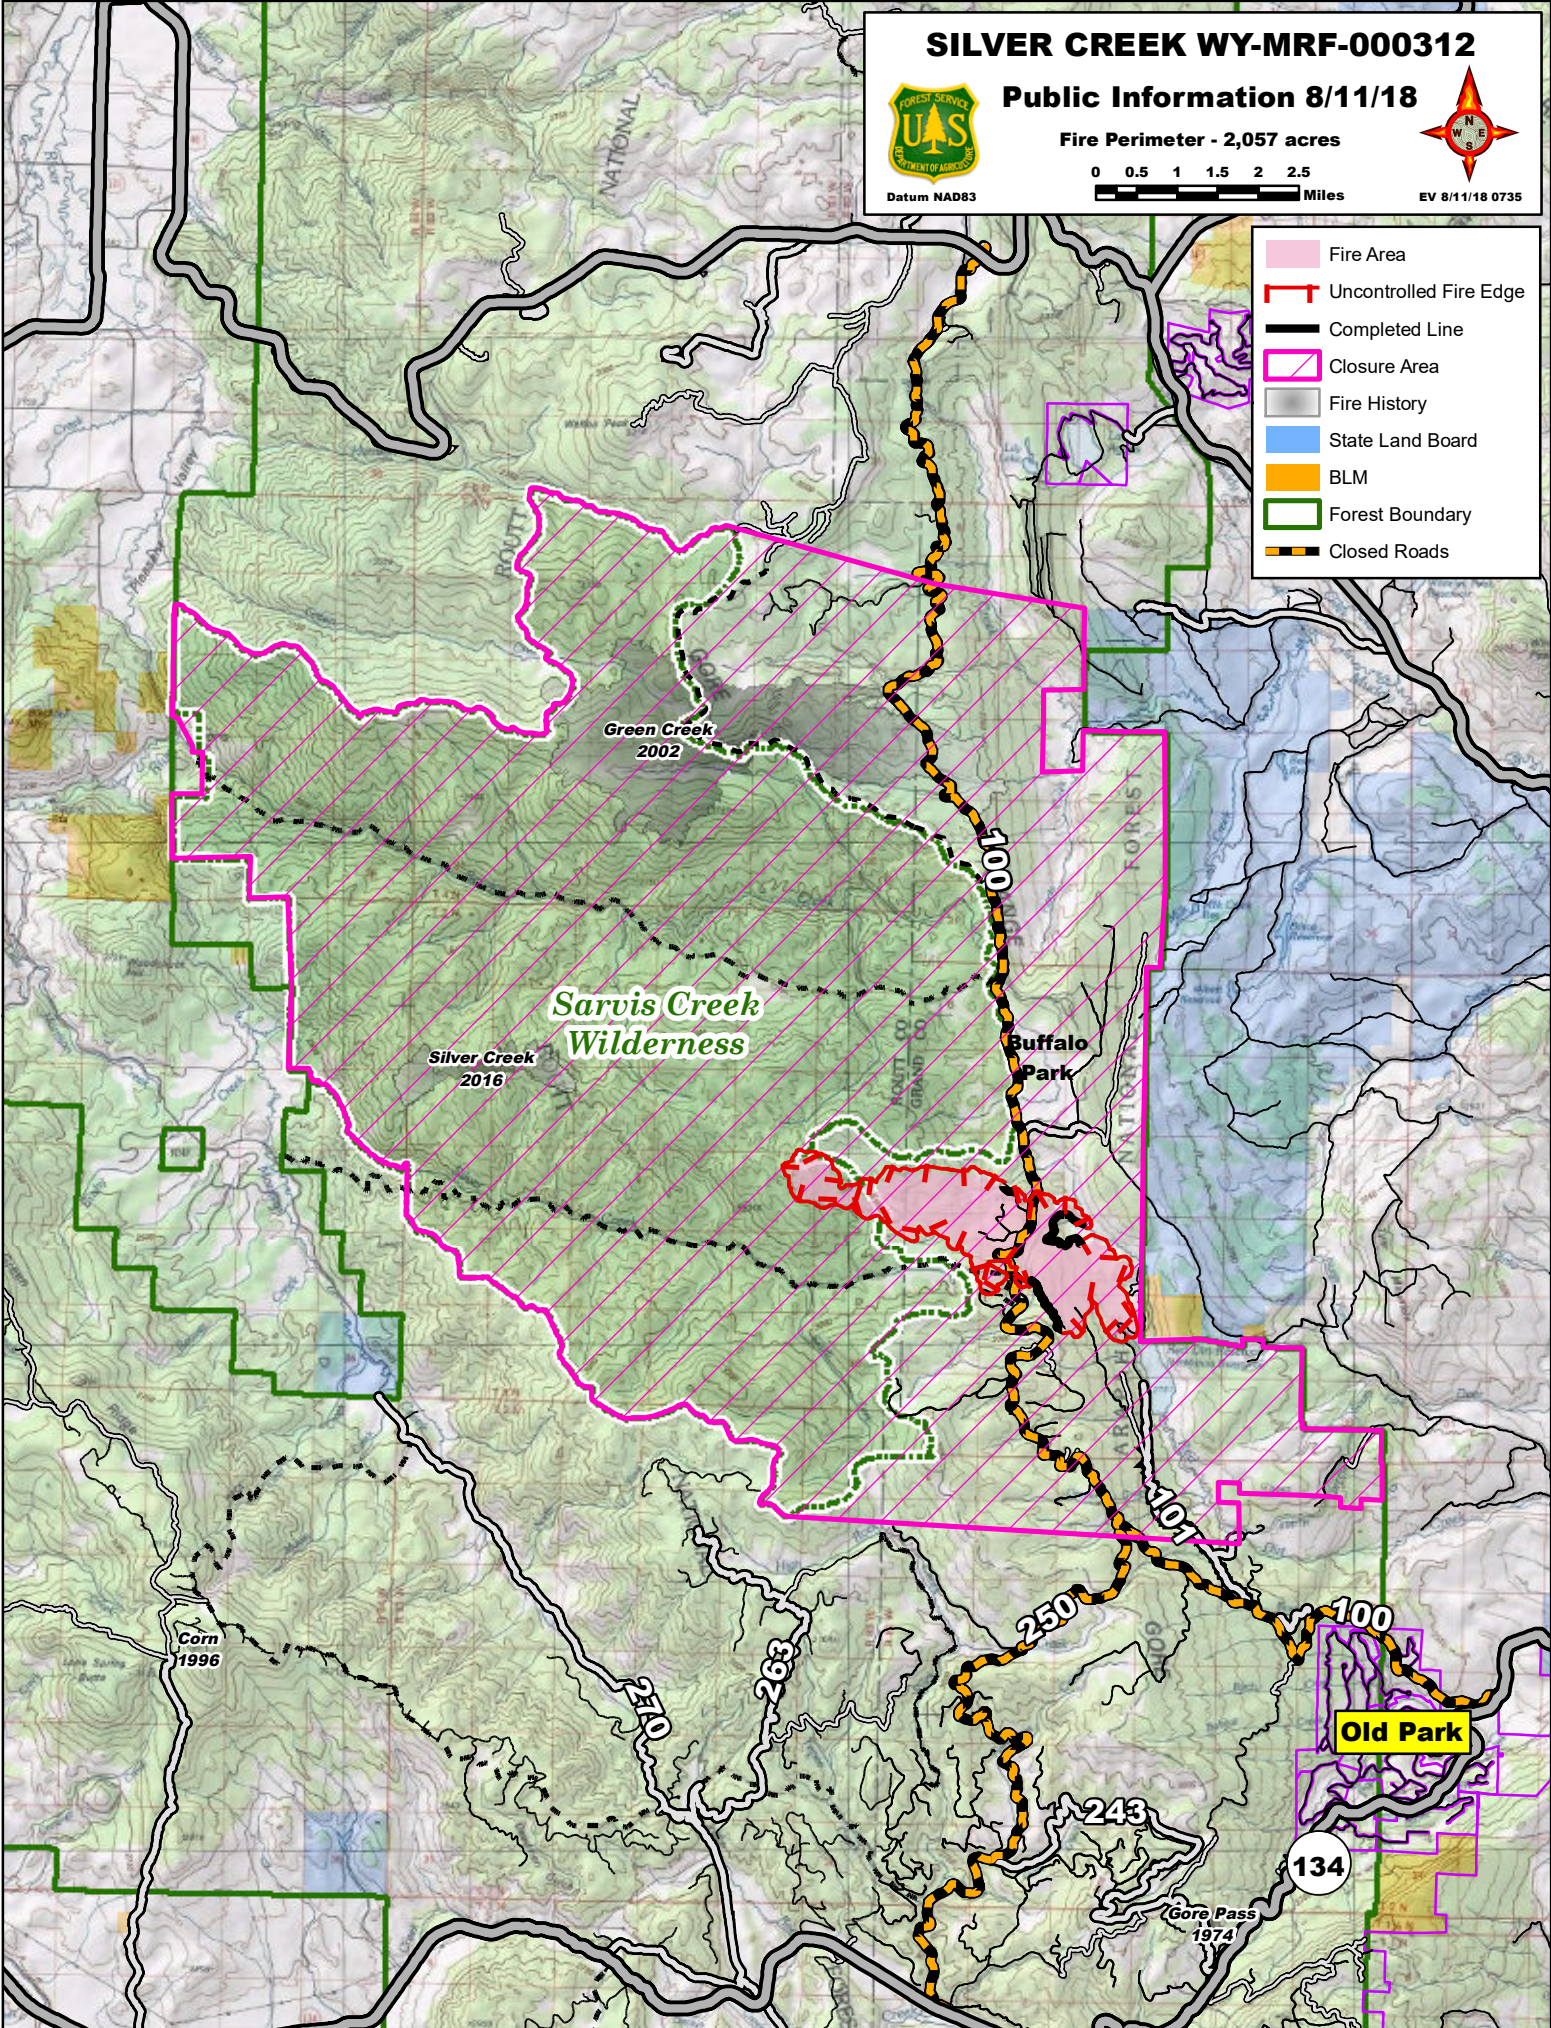

SILVER CREEK WY-MRF-000312

Public Information 8/11/18

Fire Perimeter - 2,057 acres

Datum NAD83

EV 8/11/18 0735

- Fire Area
- Uncontrolled Fire Edge
- Completed Line
- Closure Area
- Fire History
- State Land Board
- BLM
- Forest Boundary
- Closed Roads

**Sarvis Creek
Wilderness**

Silver Creek
2016

Green Creek
2002

Buffalo
Park

Old Park

Corn
1996

Gore Pass
1974