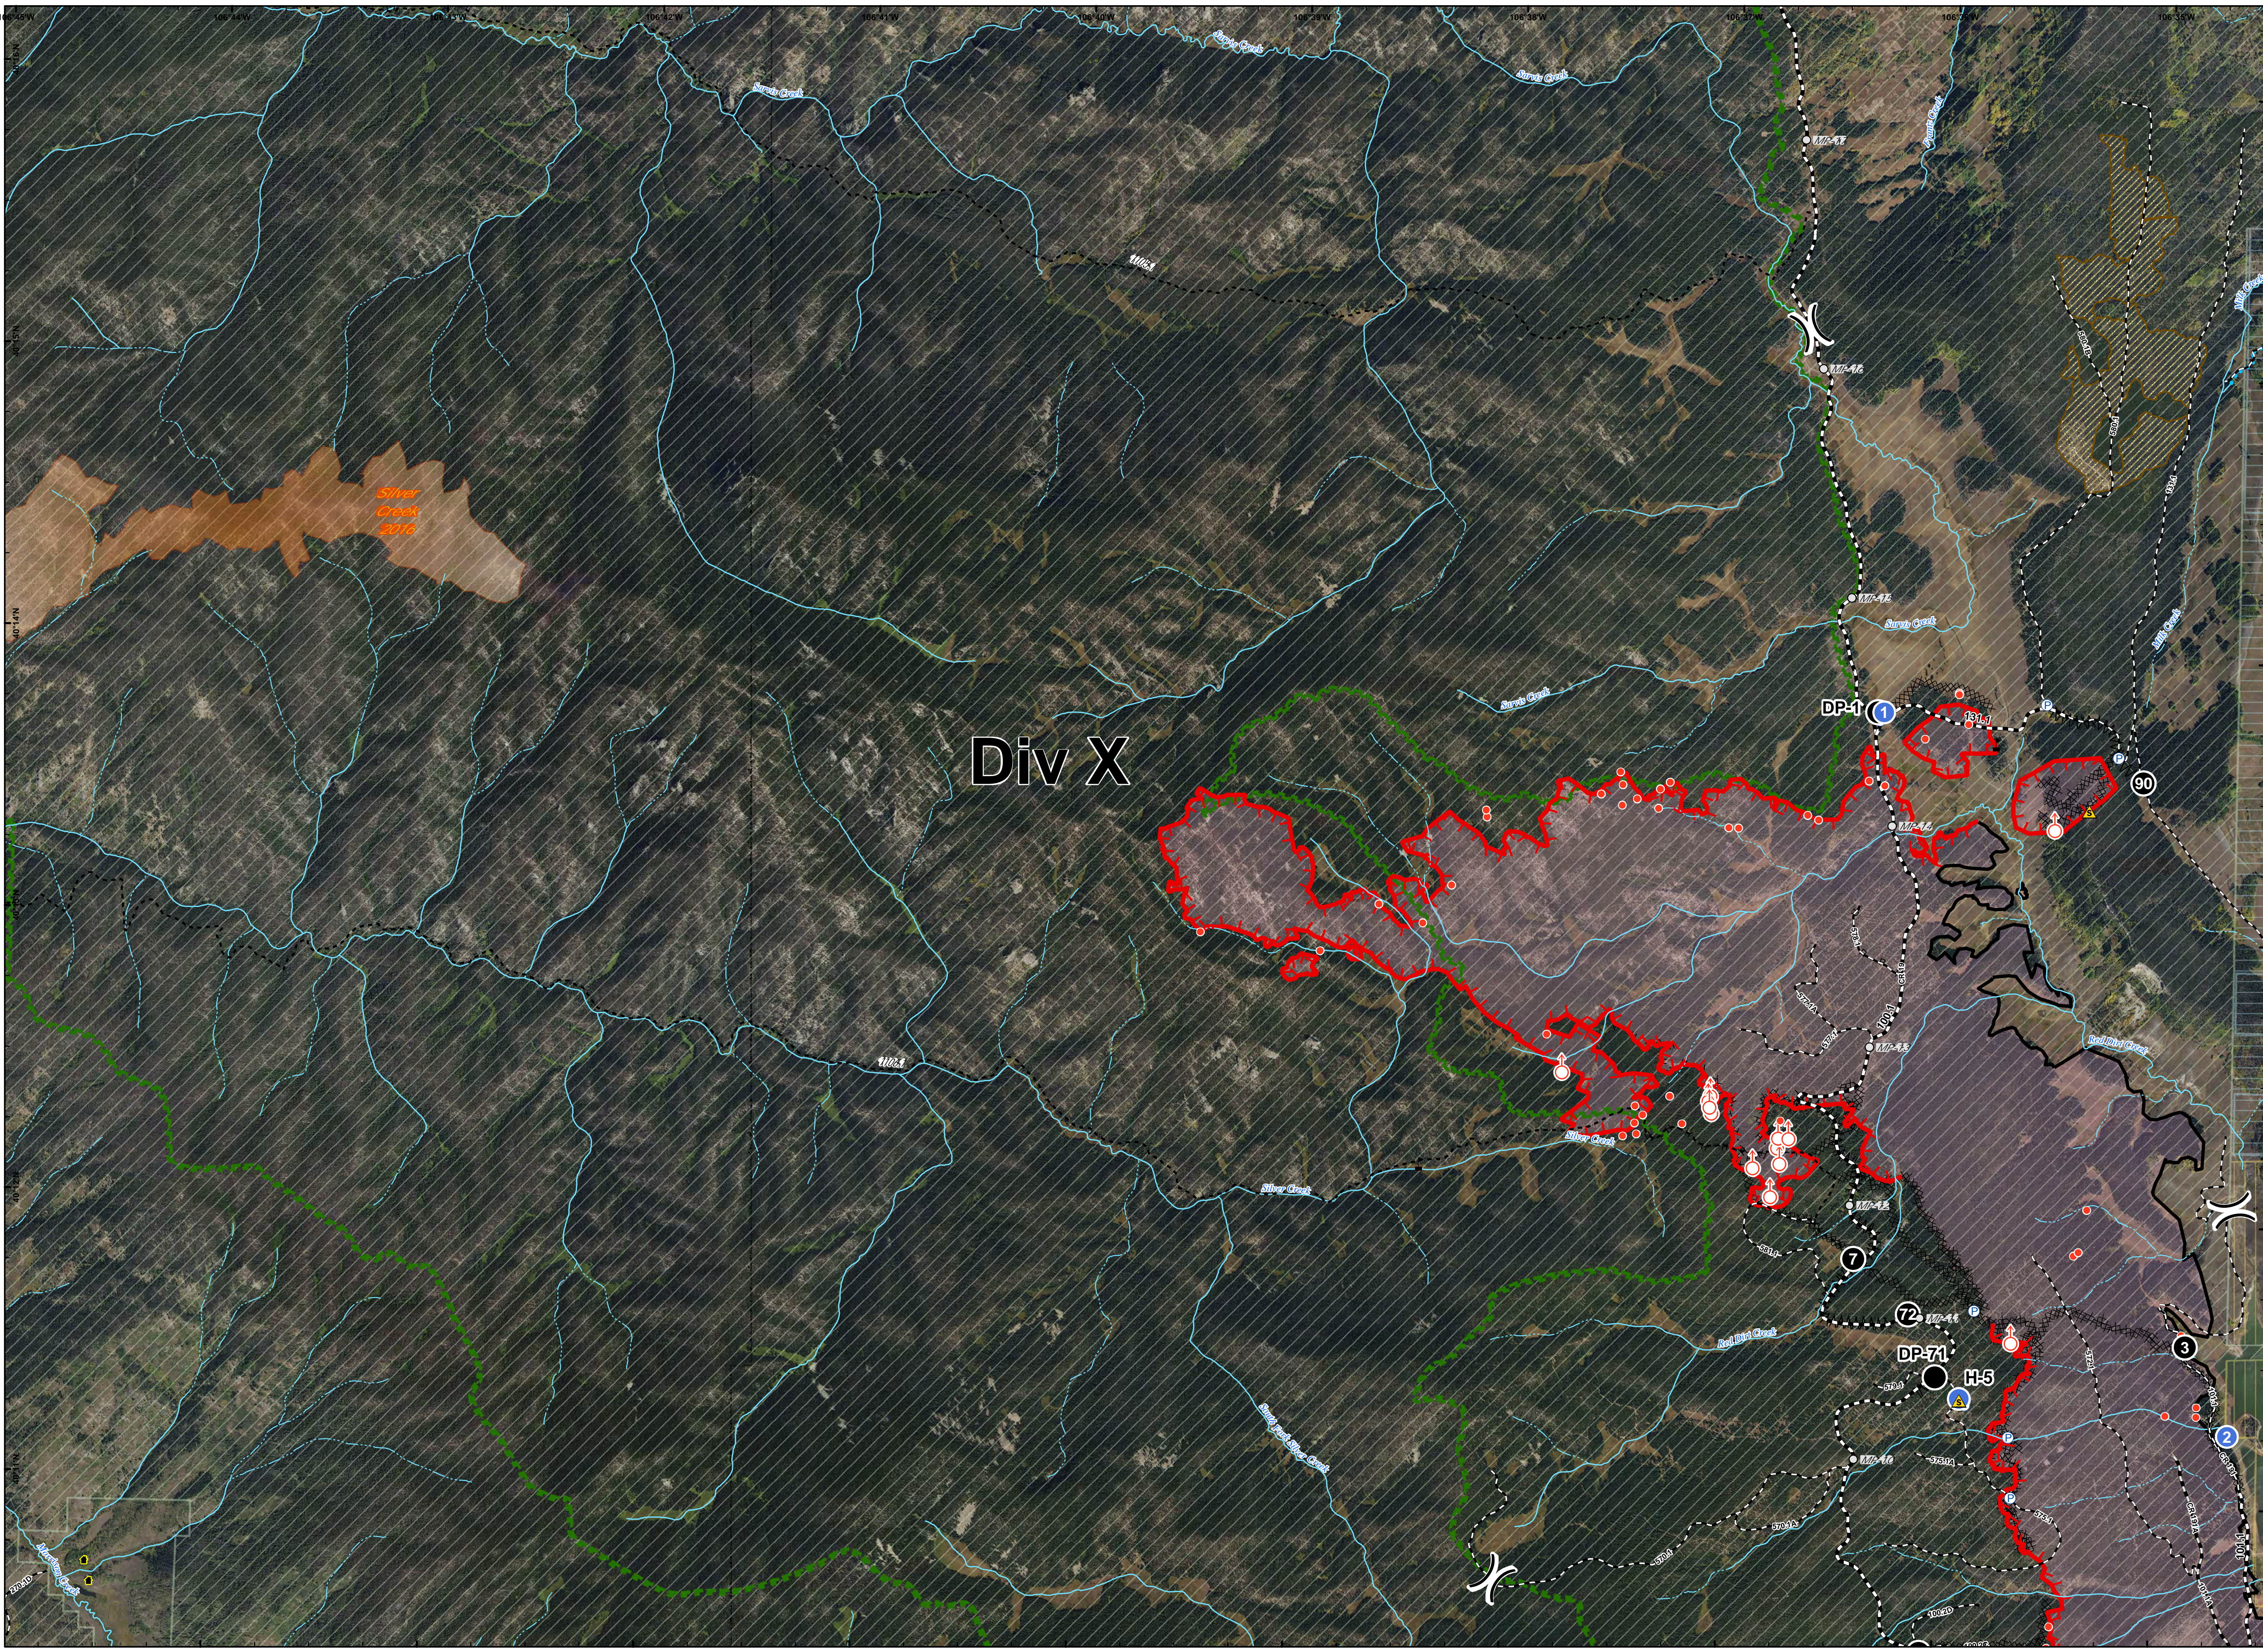

- Drop Point
- Helispot
- Hot Spot
- Ⓟ Pump
- ▲ Safety Zone
- ⊙ Spot Fire
- ⚠ Value at Risk
- ) Division Break
- 🏠 Structures
- 🔴 Uncontrolled Fire Edge
- Completed Line
- ⊗ Completed Dozer Line
- · — Completed Hand Line
- · — Road as Completed Line
- ⊗ Line Break Completed
- 🔴 Fire Perimeter
- 🟠 Fire History
- Mileposts NFSR100
- Improved Road
- Unimproved Road
- Trail
- Stream/River, Perennial
- Stream/River, Intermittent
- Canal/Ditch
- 🌲 Timber Sale
- 🌲 Wilderness
- 🏠 Bureau of Land Management
- 🏠 State
- 🌲 US Forest Service

ftp.nifc.gov: Silver Creek Division Maps

**Div X**

Silver Creek Fire