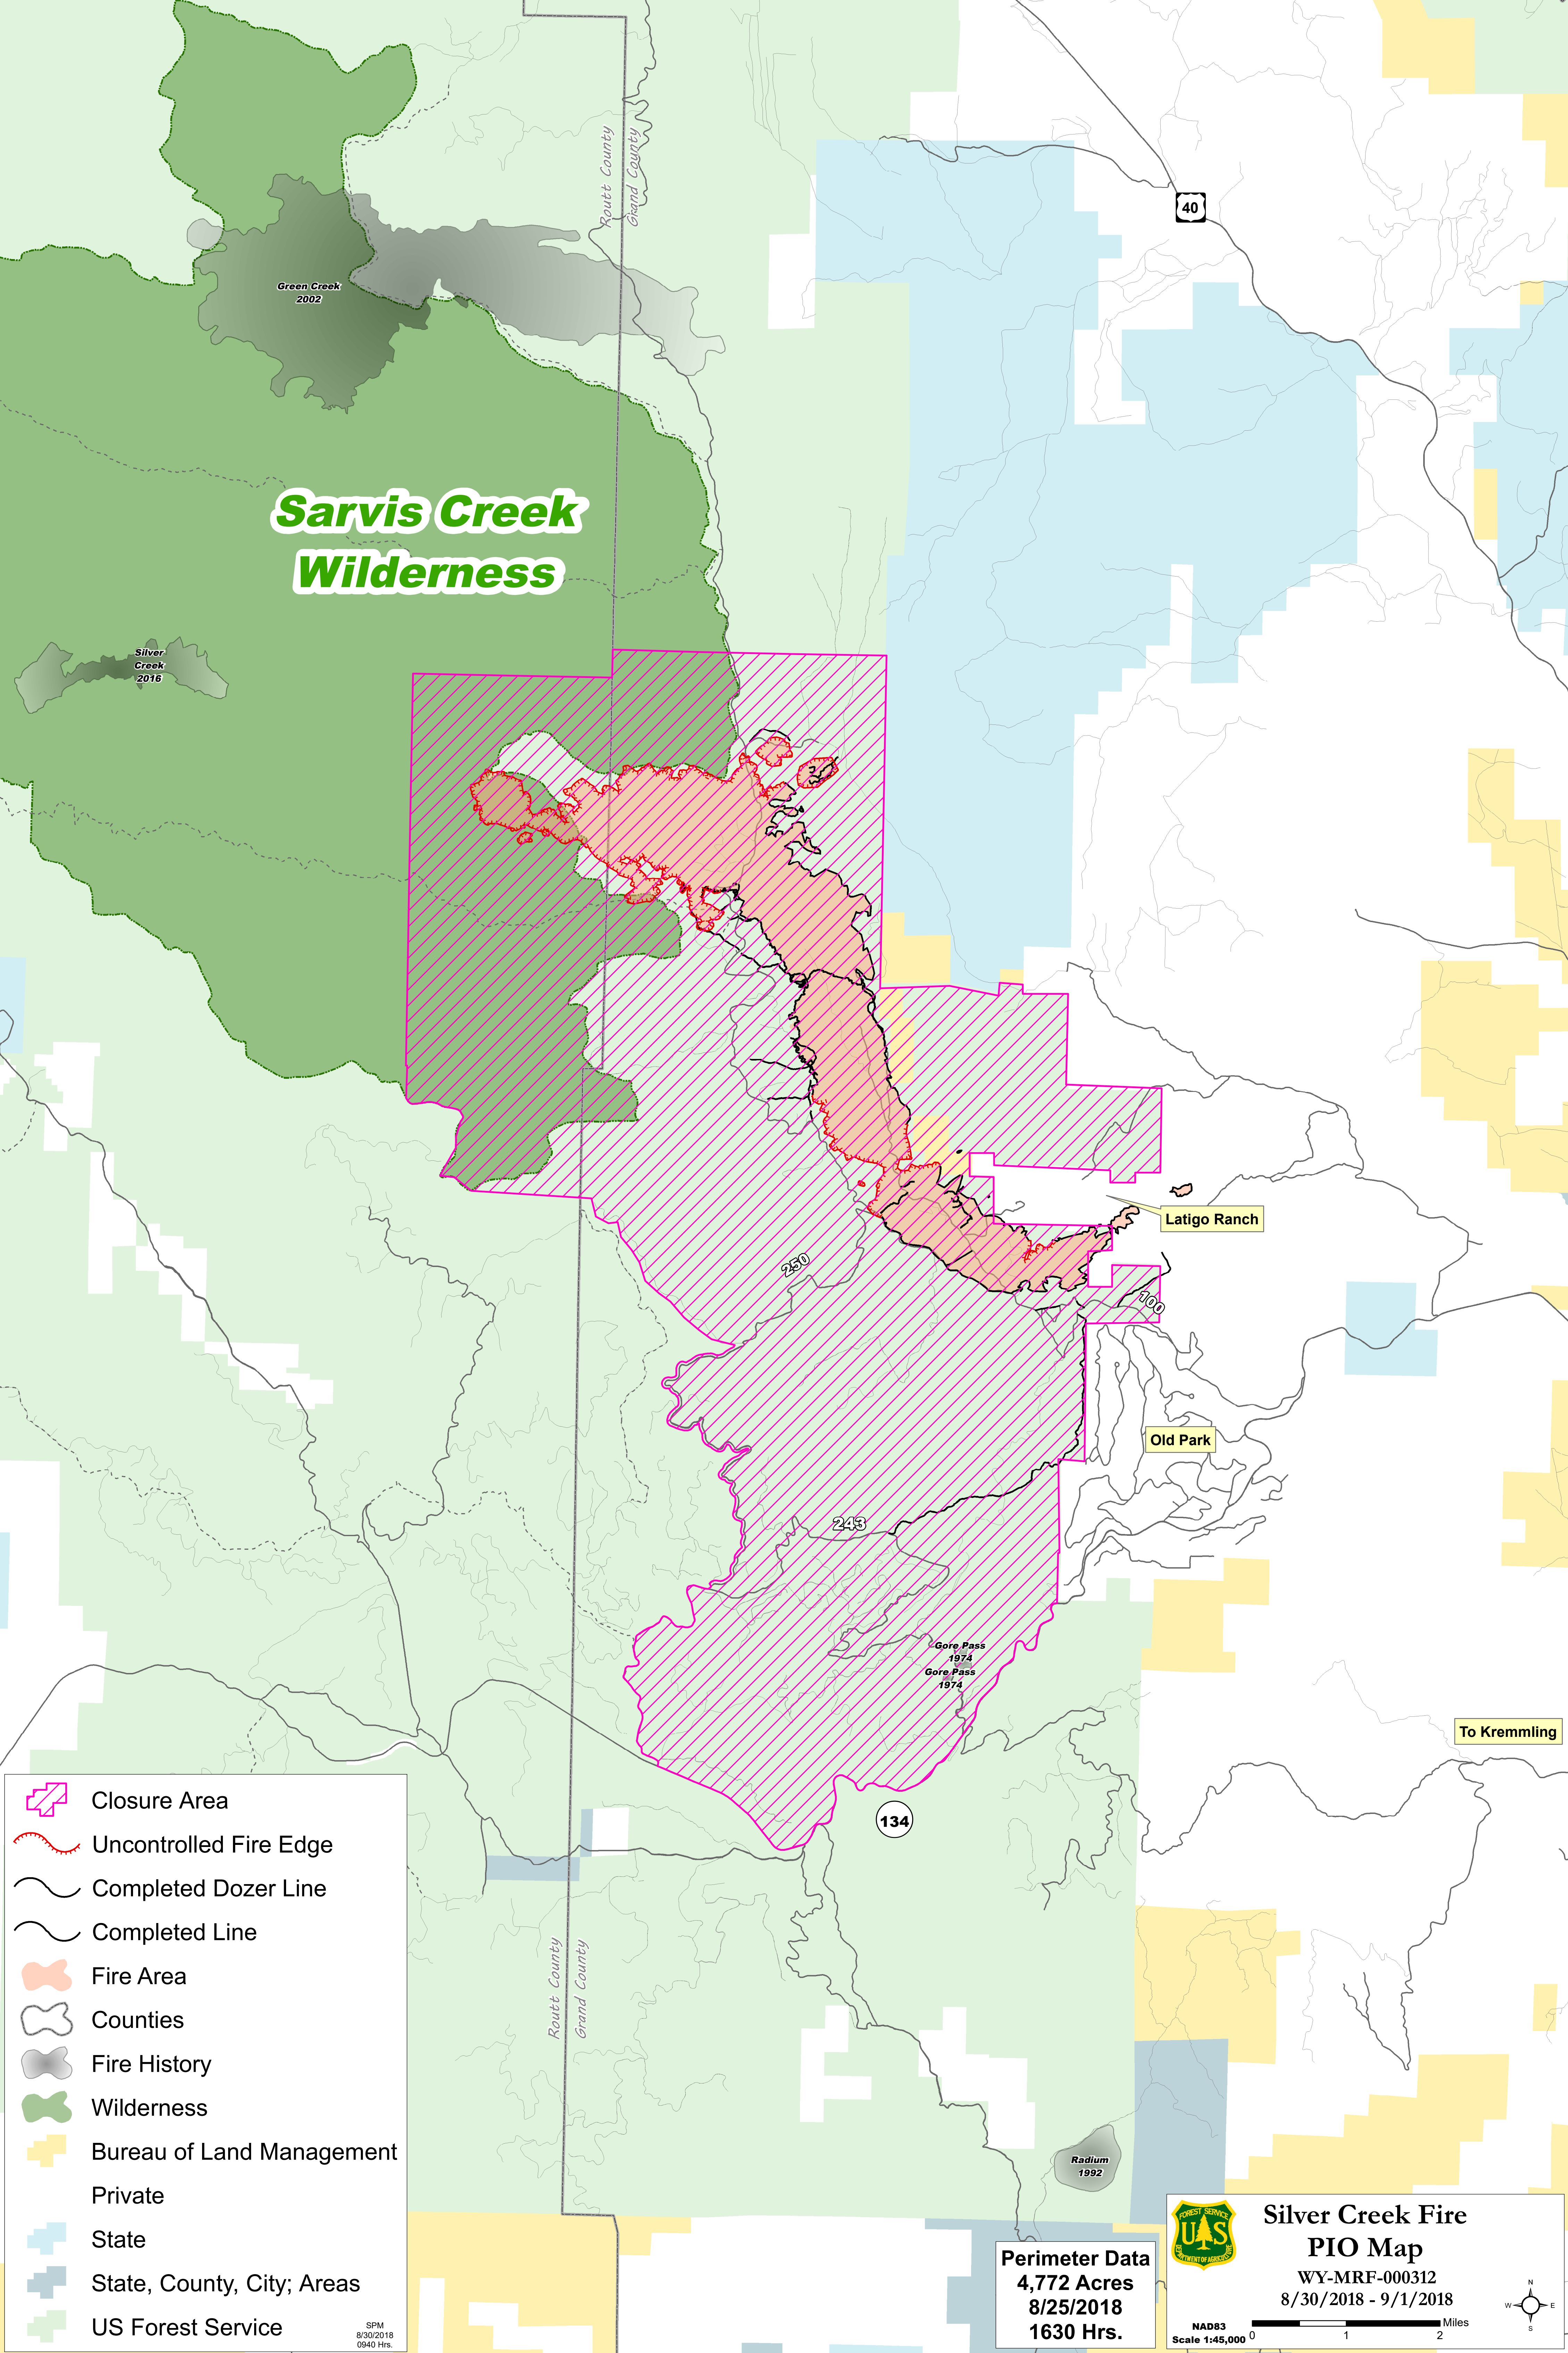

Sarvis Creek Wilderness

- Closure Area
- Uncontrolled Fire Edge
- Completed Dozer Line
- Completed Line
- Fire Area
- Counties
- Fire History
- Wilderness
- Bureau of Land Management
- Private
- State
- State, County, City; Areas
- US Forest Service

Perimeter Data
4,772 Acres
8/25/2018
1630 Hrs.

Silver Creek Fire
PIO Map
 WY-MRF-000312
 8/30/2018 - 9/1/2018

NAD83
 Scale 1:48,000

0 1 2 Miles

SPM
 8/30/2018
 0940 Hrs.