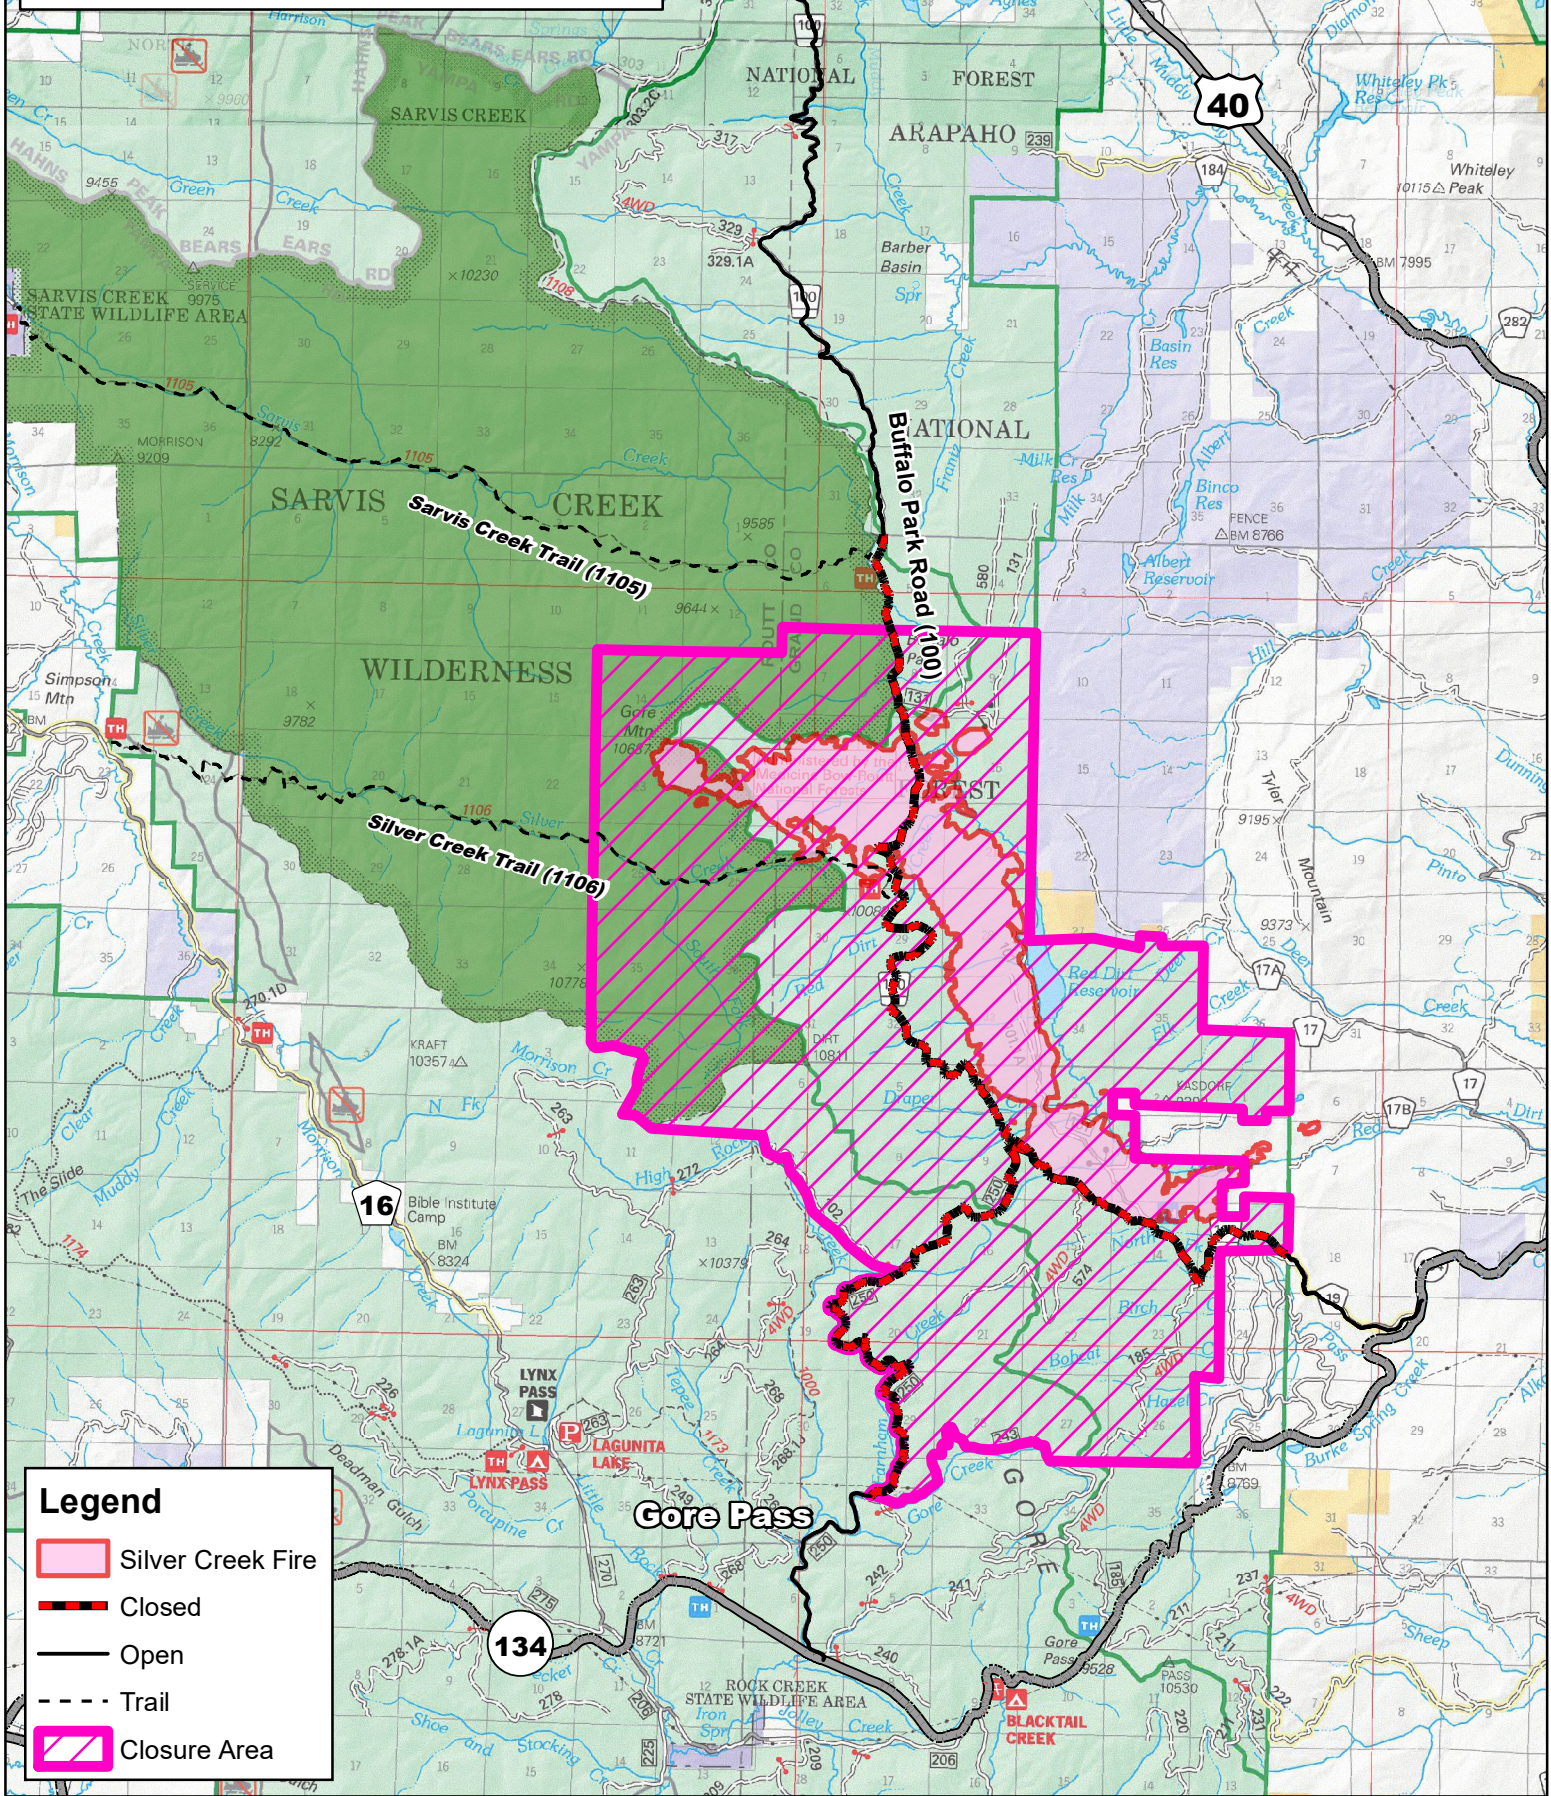

# SILVER CREEK FIRE WY-MRF-000312

## Closure Area Effective 8/31/18

Estimated Fire Size 4,772 acres

Datum NAD83

SM 8/28/18 1000

### Legend

- Silver Creek Fire
- Closed
- Open
- Trail
- Closure Area