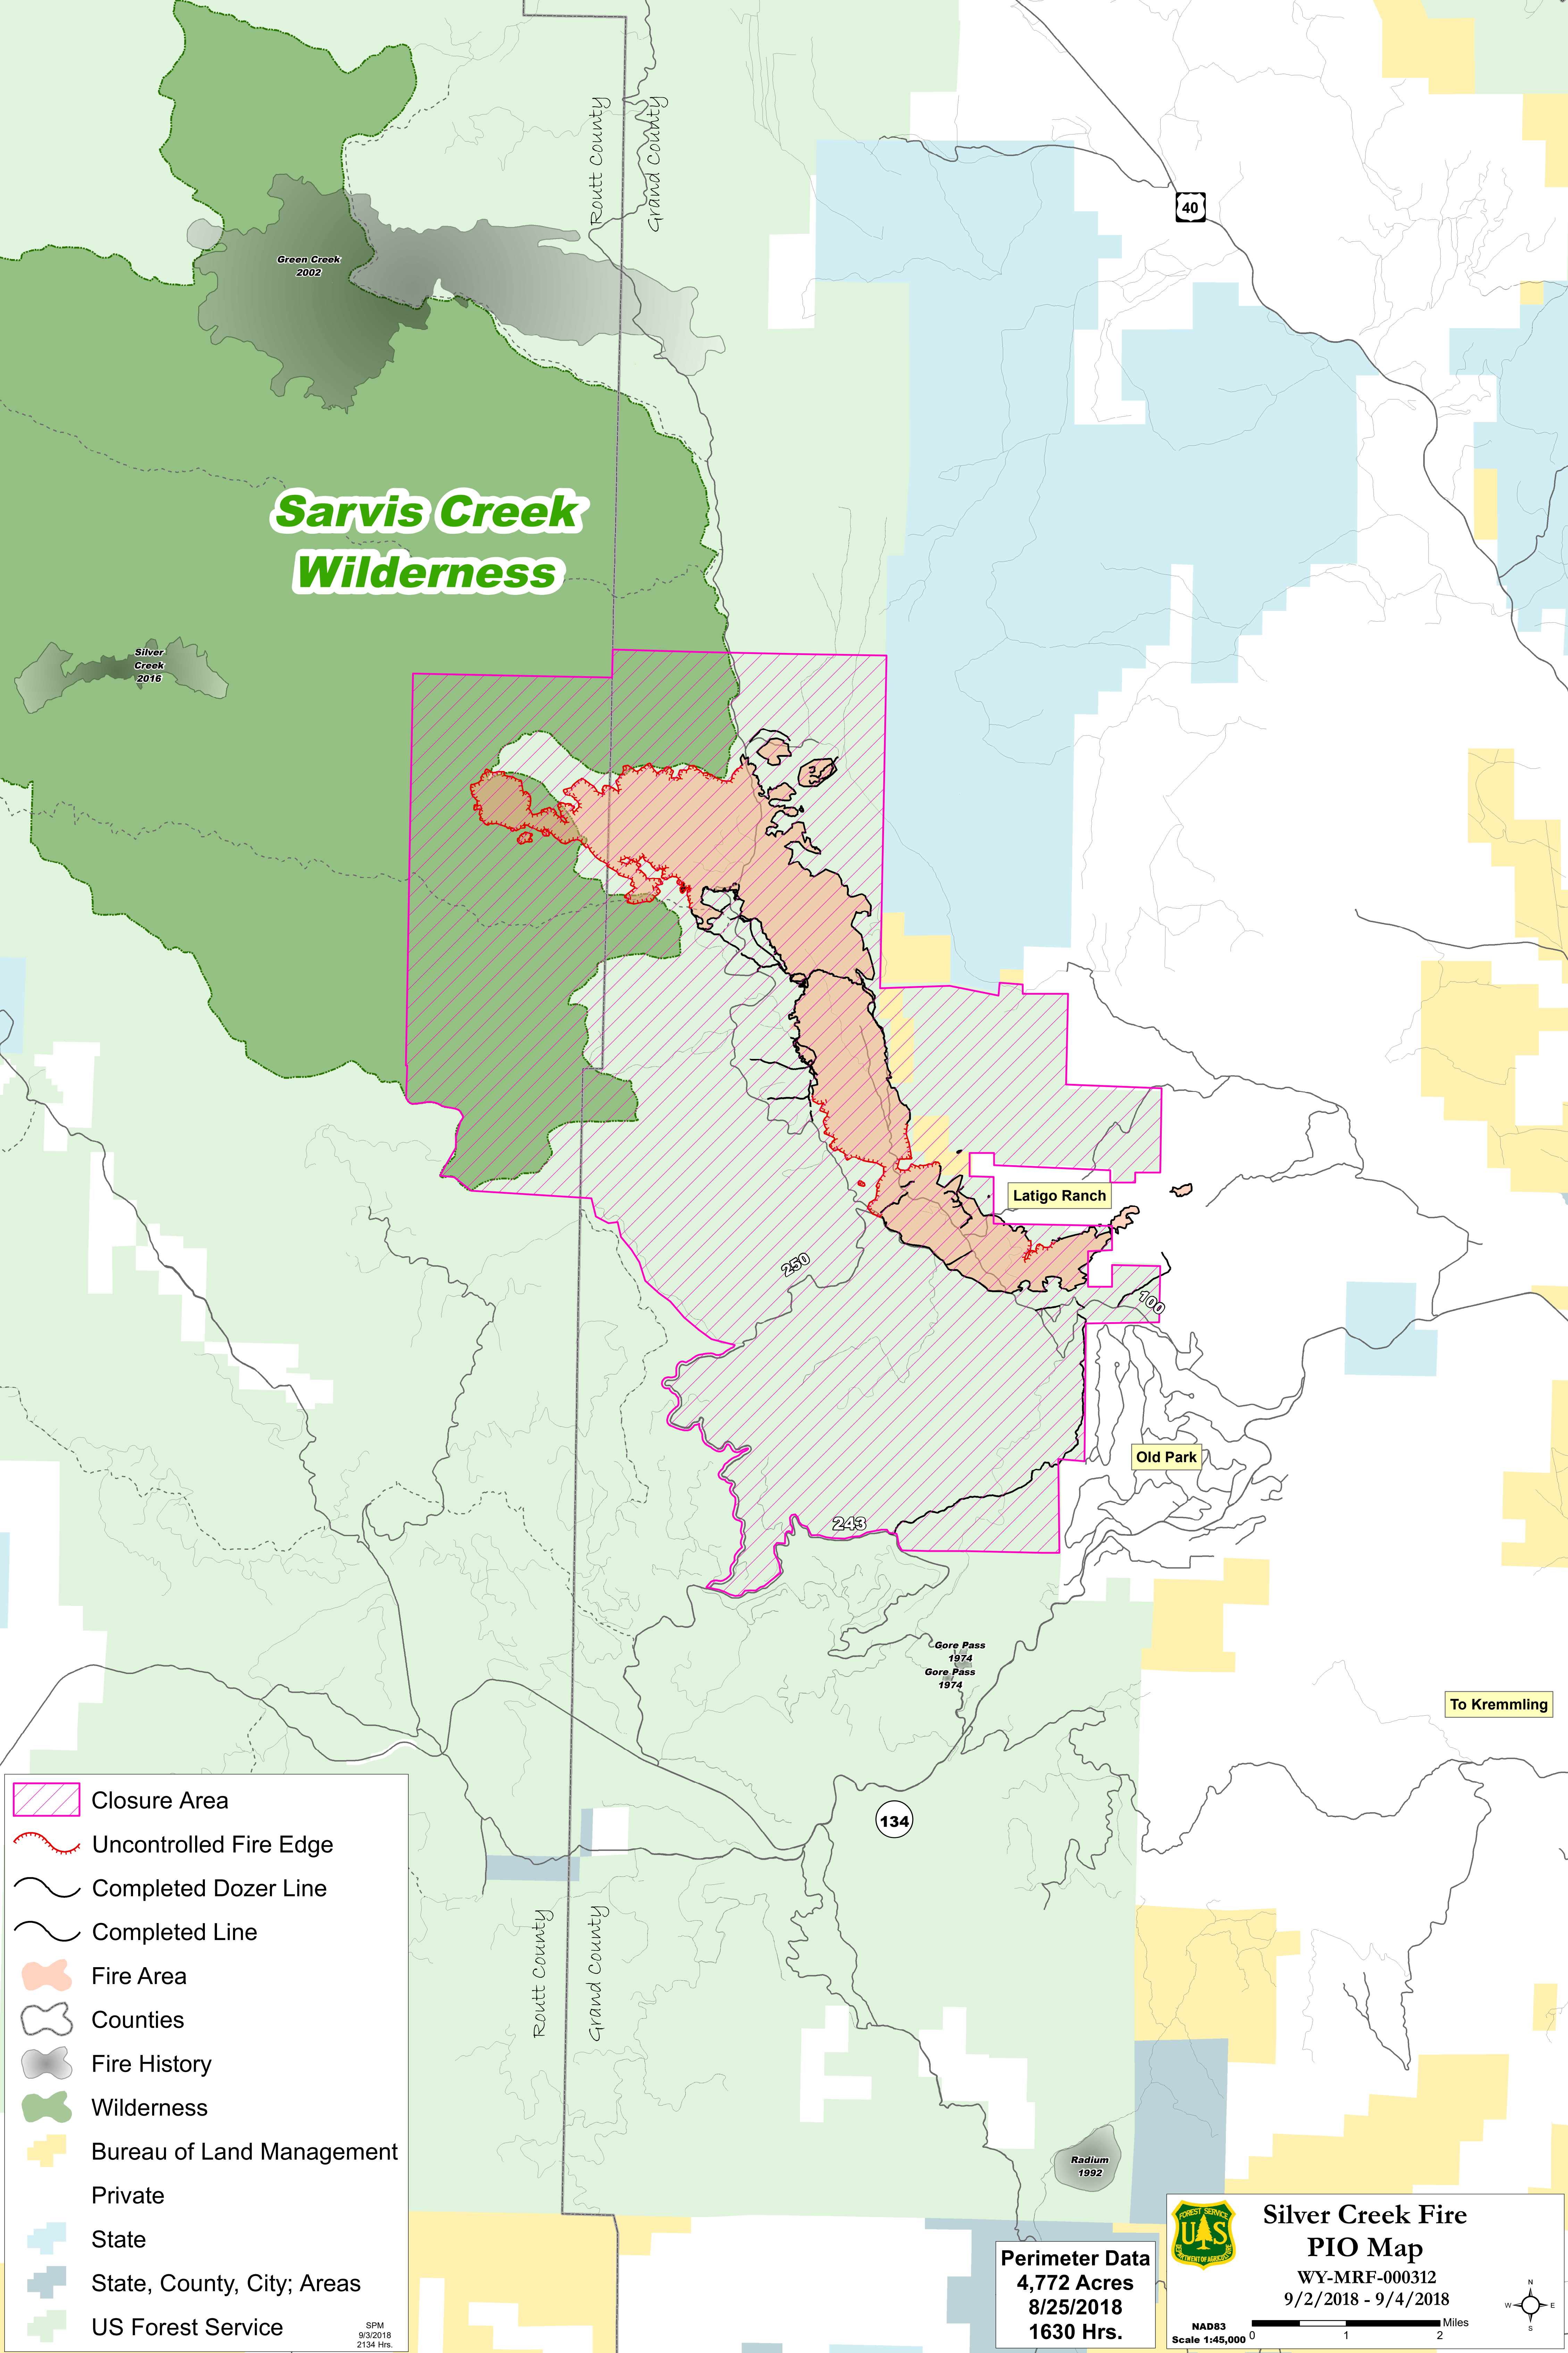

Sarvis Creek Wilderness

-  Closure Area
-  Uncontrolled Fire Edge
-  Completed Dozer Line
-  Completed Line
-  Fire Area
-  Counties
-  Fire History
-  Wilderness
-  Bureau of Land Management
-  Private
-  State
-  State, County, City; Areas
-  US Forest Service

SPM
9/3/2018
2134 Hrs.

Perimeter Data
4,772 Acres
8/25/2018
1630 Hrs.

Silver Creek Fire
PIO Map

WY-MRF-000312
9/2/2018 - 9/4/2018

NAD83
Scale 1:48,000

To Kremmling