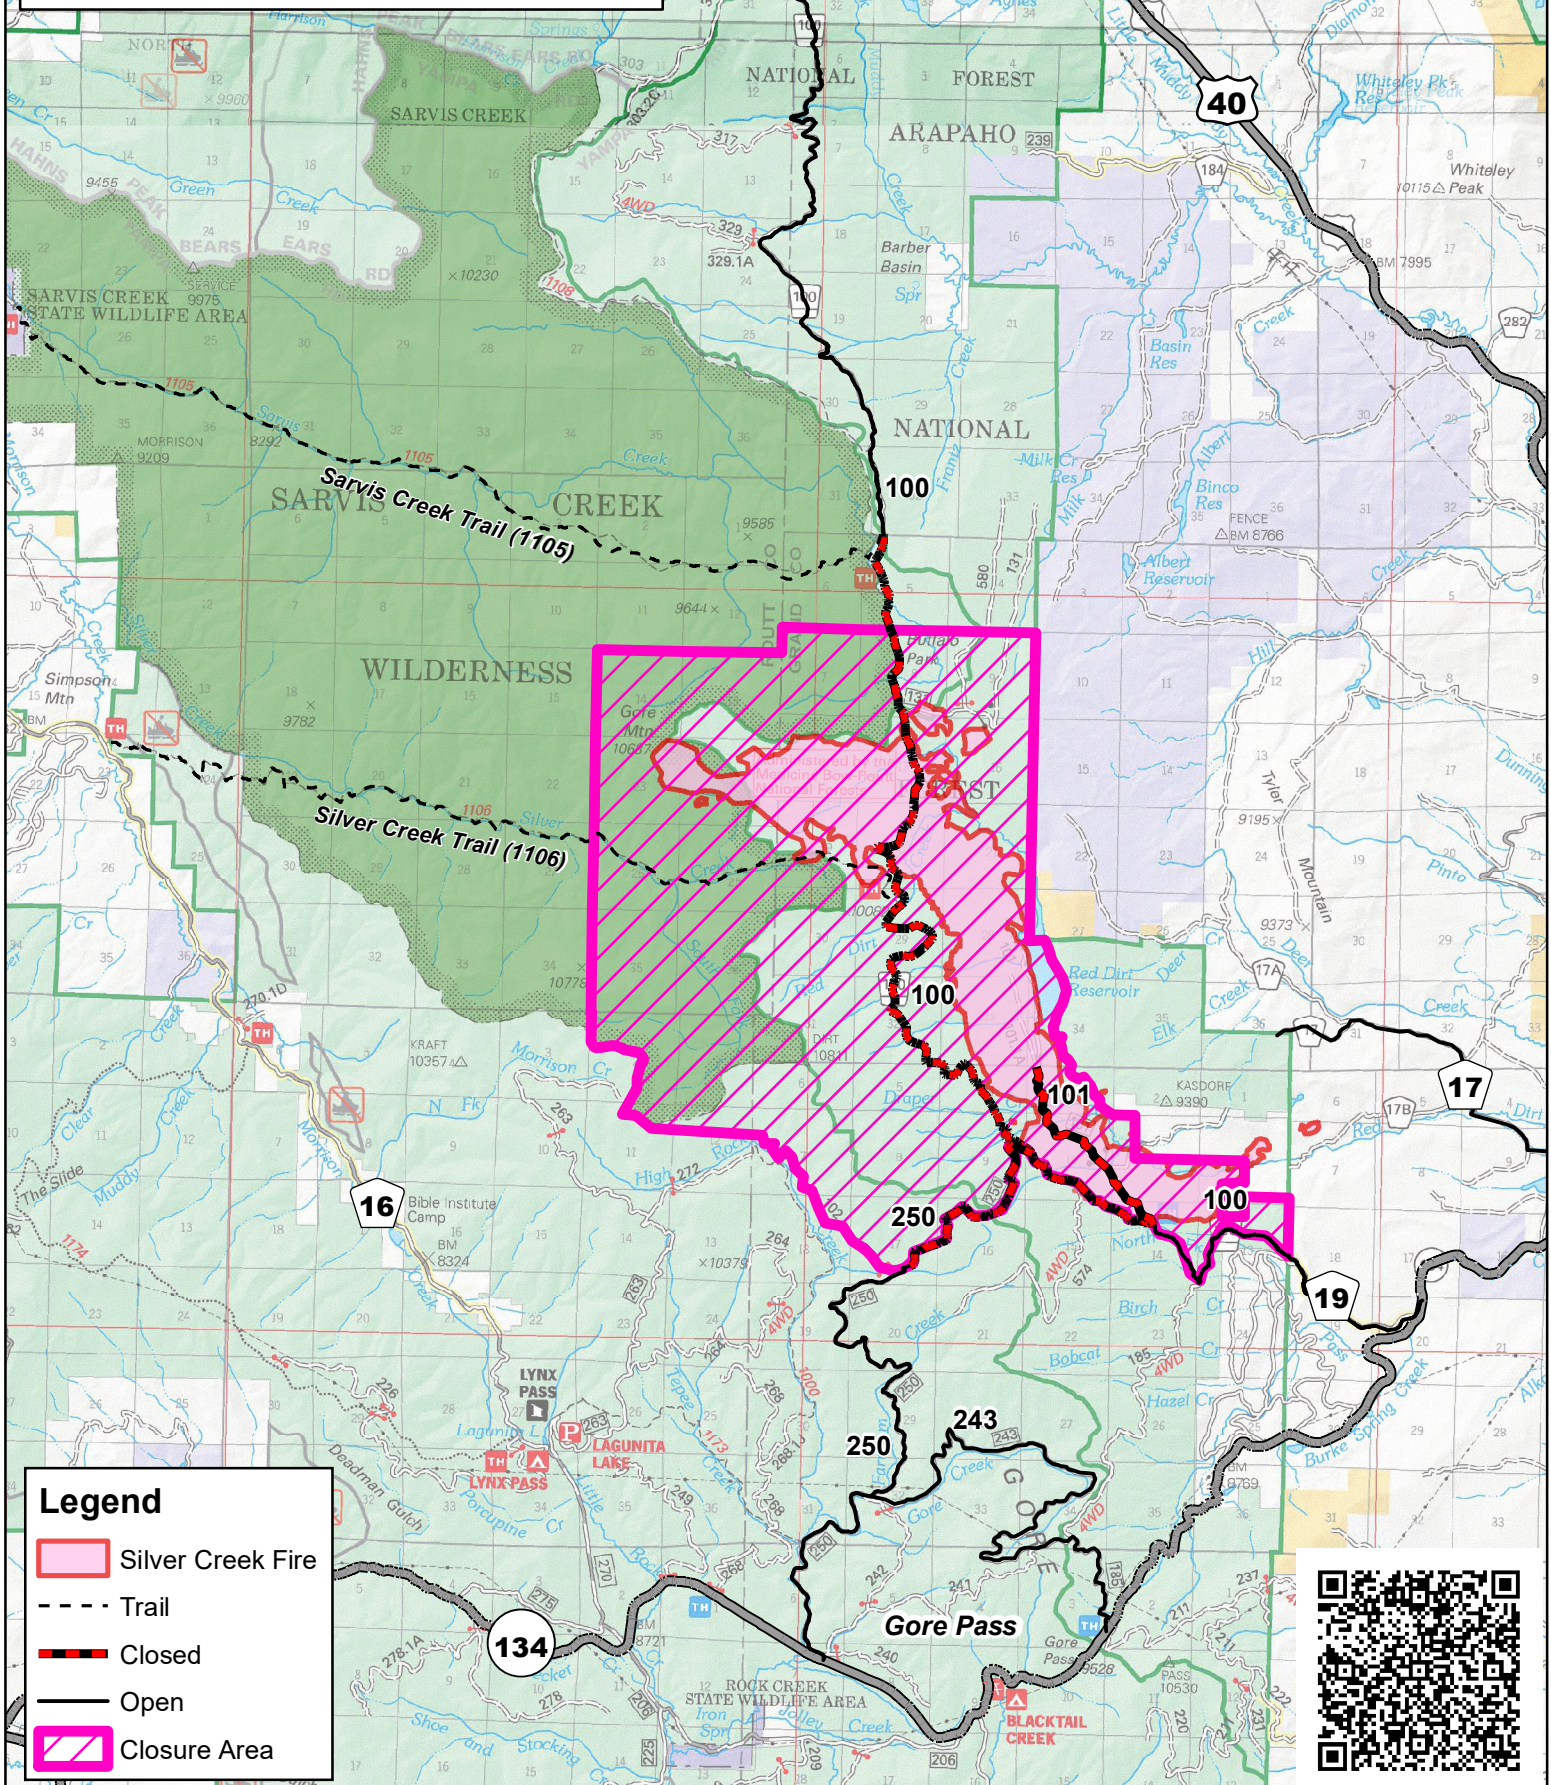

SILVER CREEK FIRE WY-MRF-000312

Closure Area Effective 9/??/18

Estimated Fire Size 5,008 acres

Datum NAD83

SM 9/1/18 1230

Legend

- Silver Creek Fire
- Trail
- Closed
- Open
- Closure Area